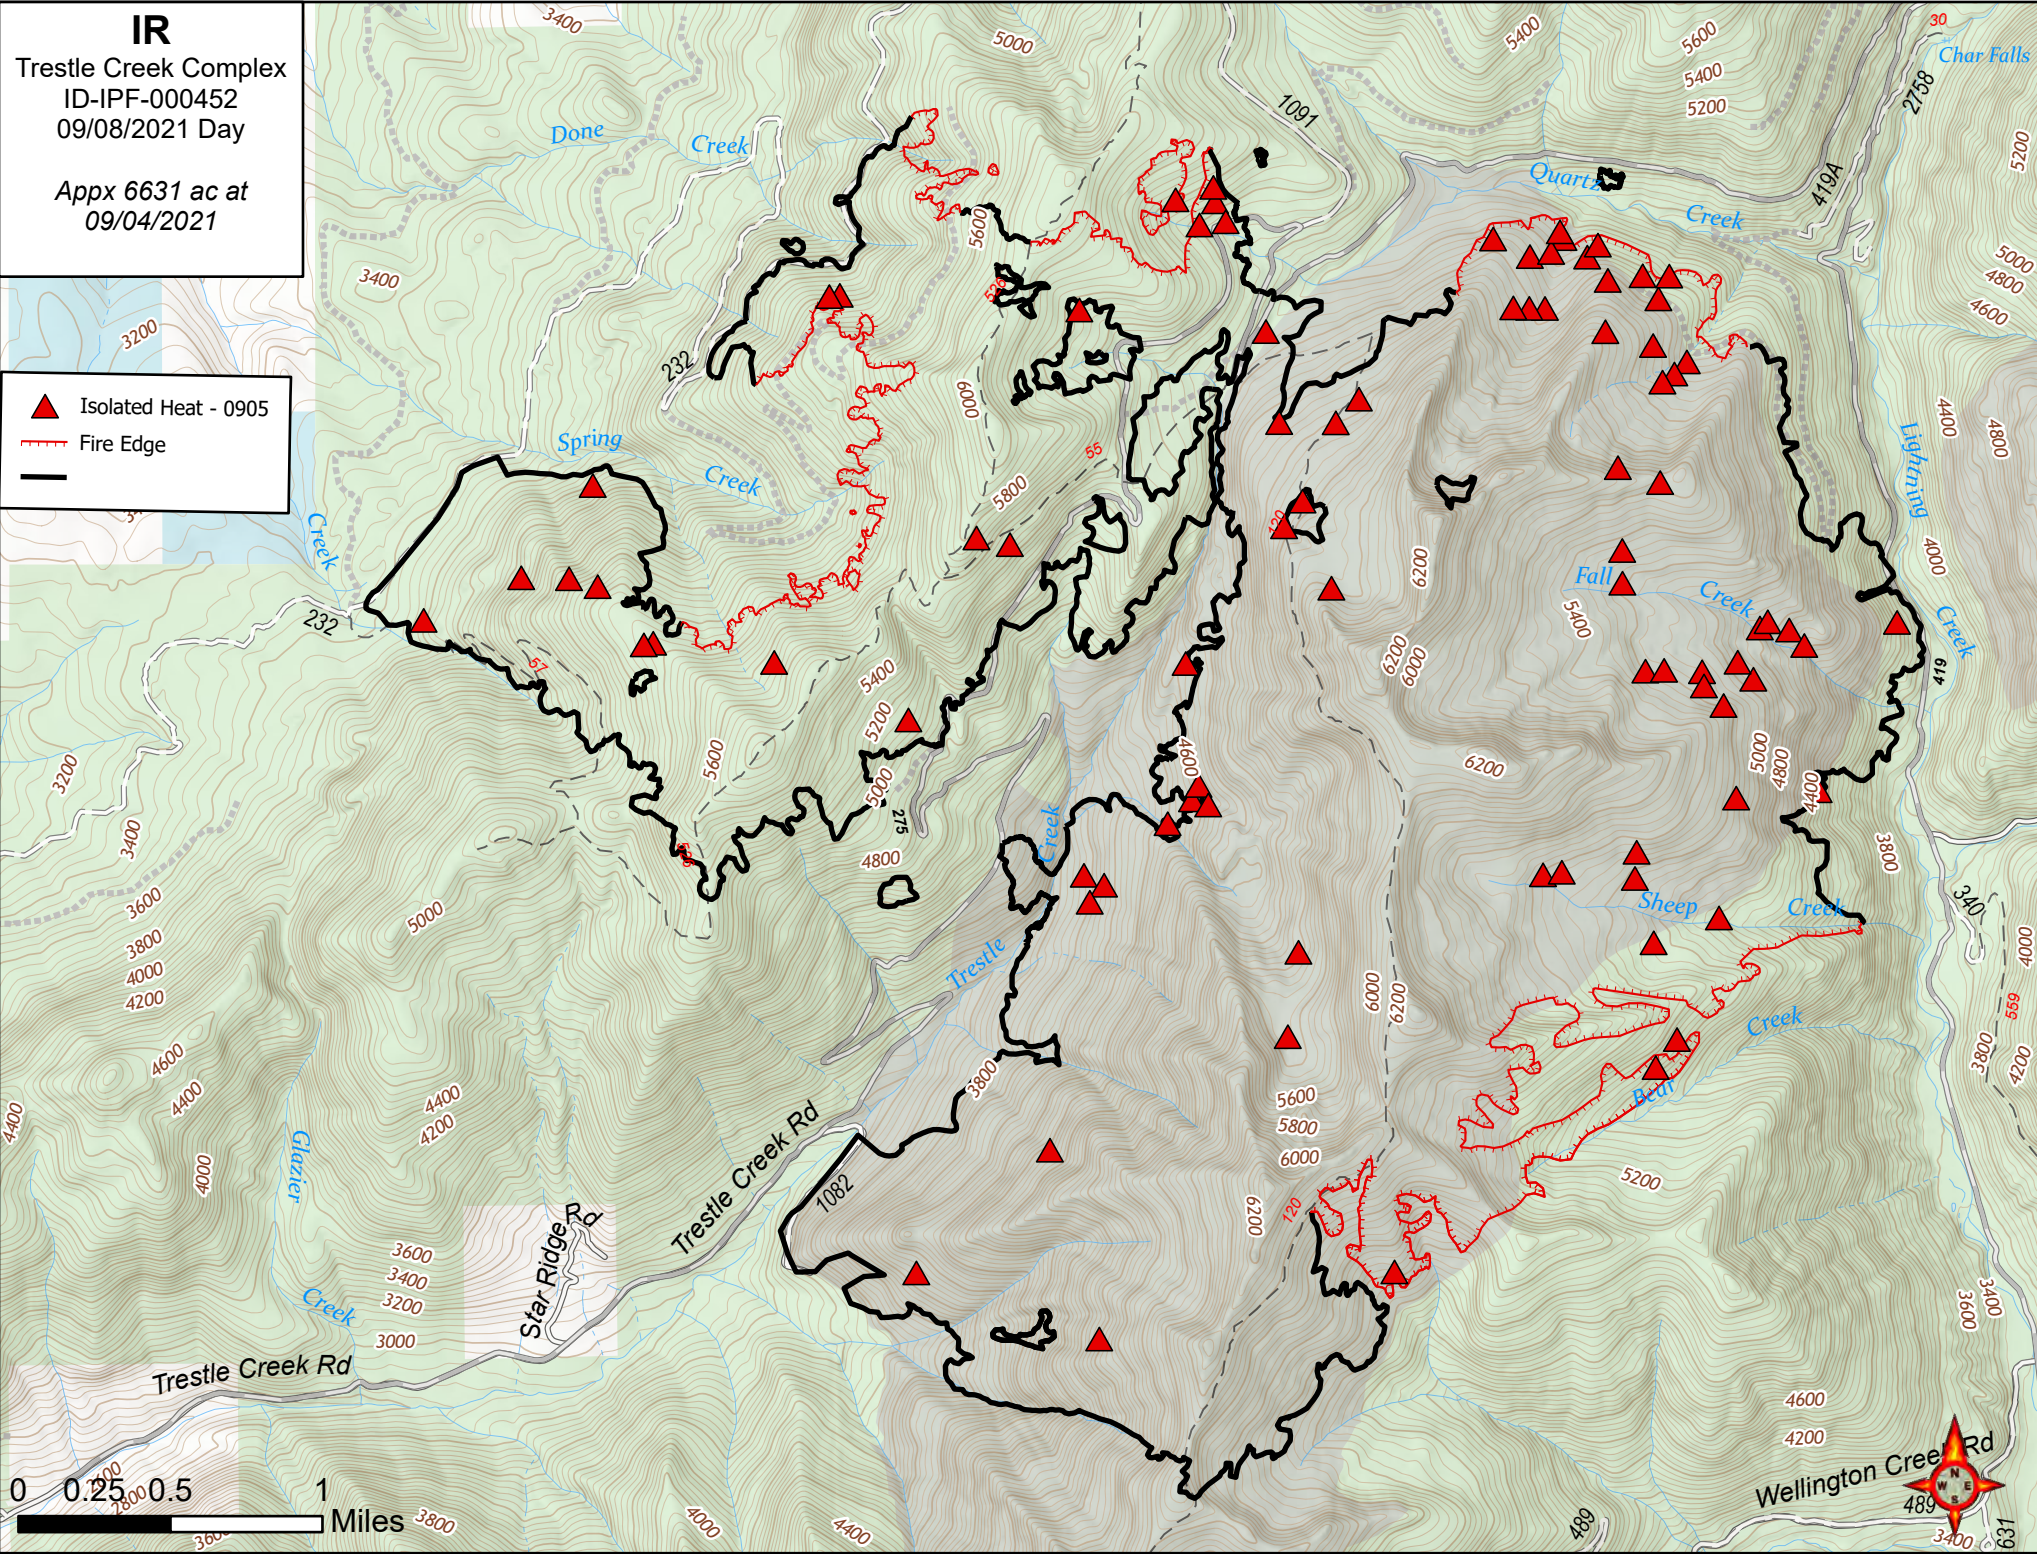

IR
Trestle Creek Complex
ID-IPF-000452
09/08/2021 Day

Appx 6631 ac at
09/04/2021

▲ Isolated Heat - 0905
— Fire Edge
—

0 0.25 0.5 1 Miles