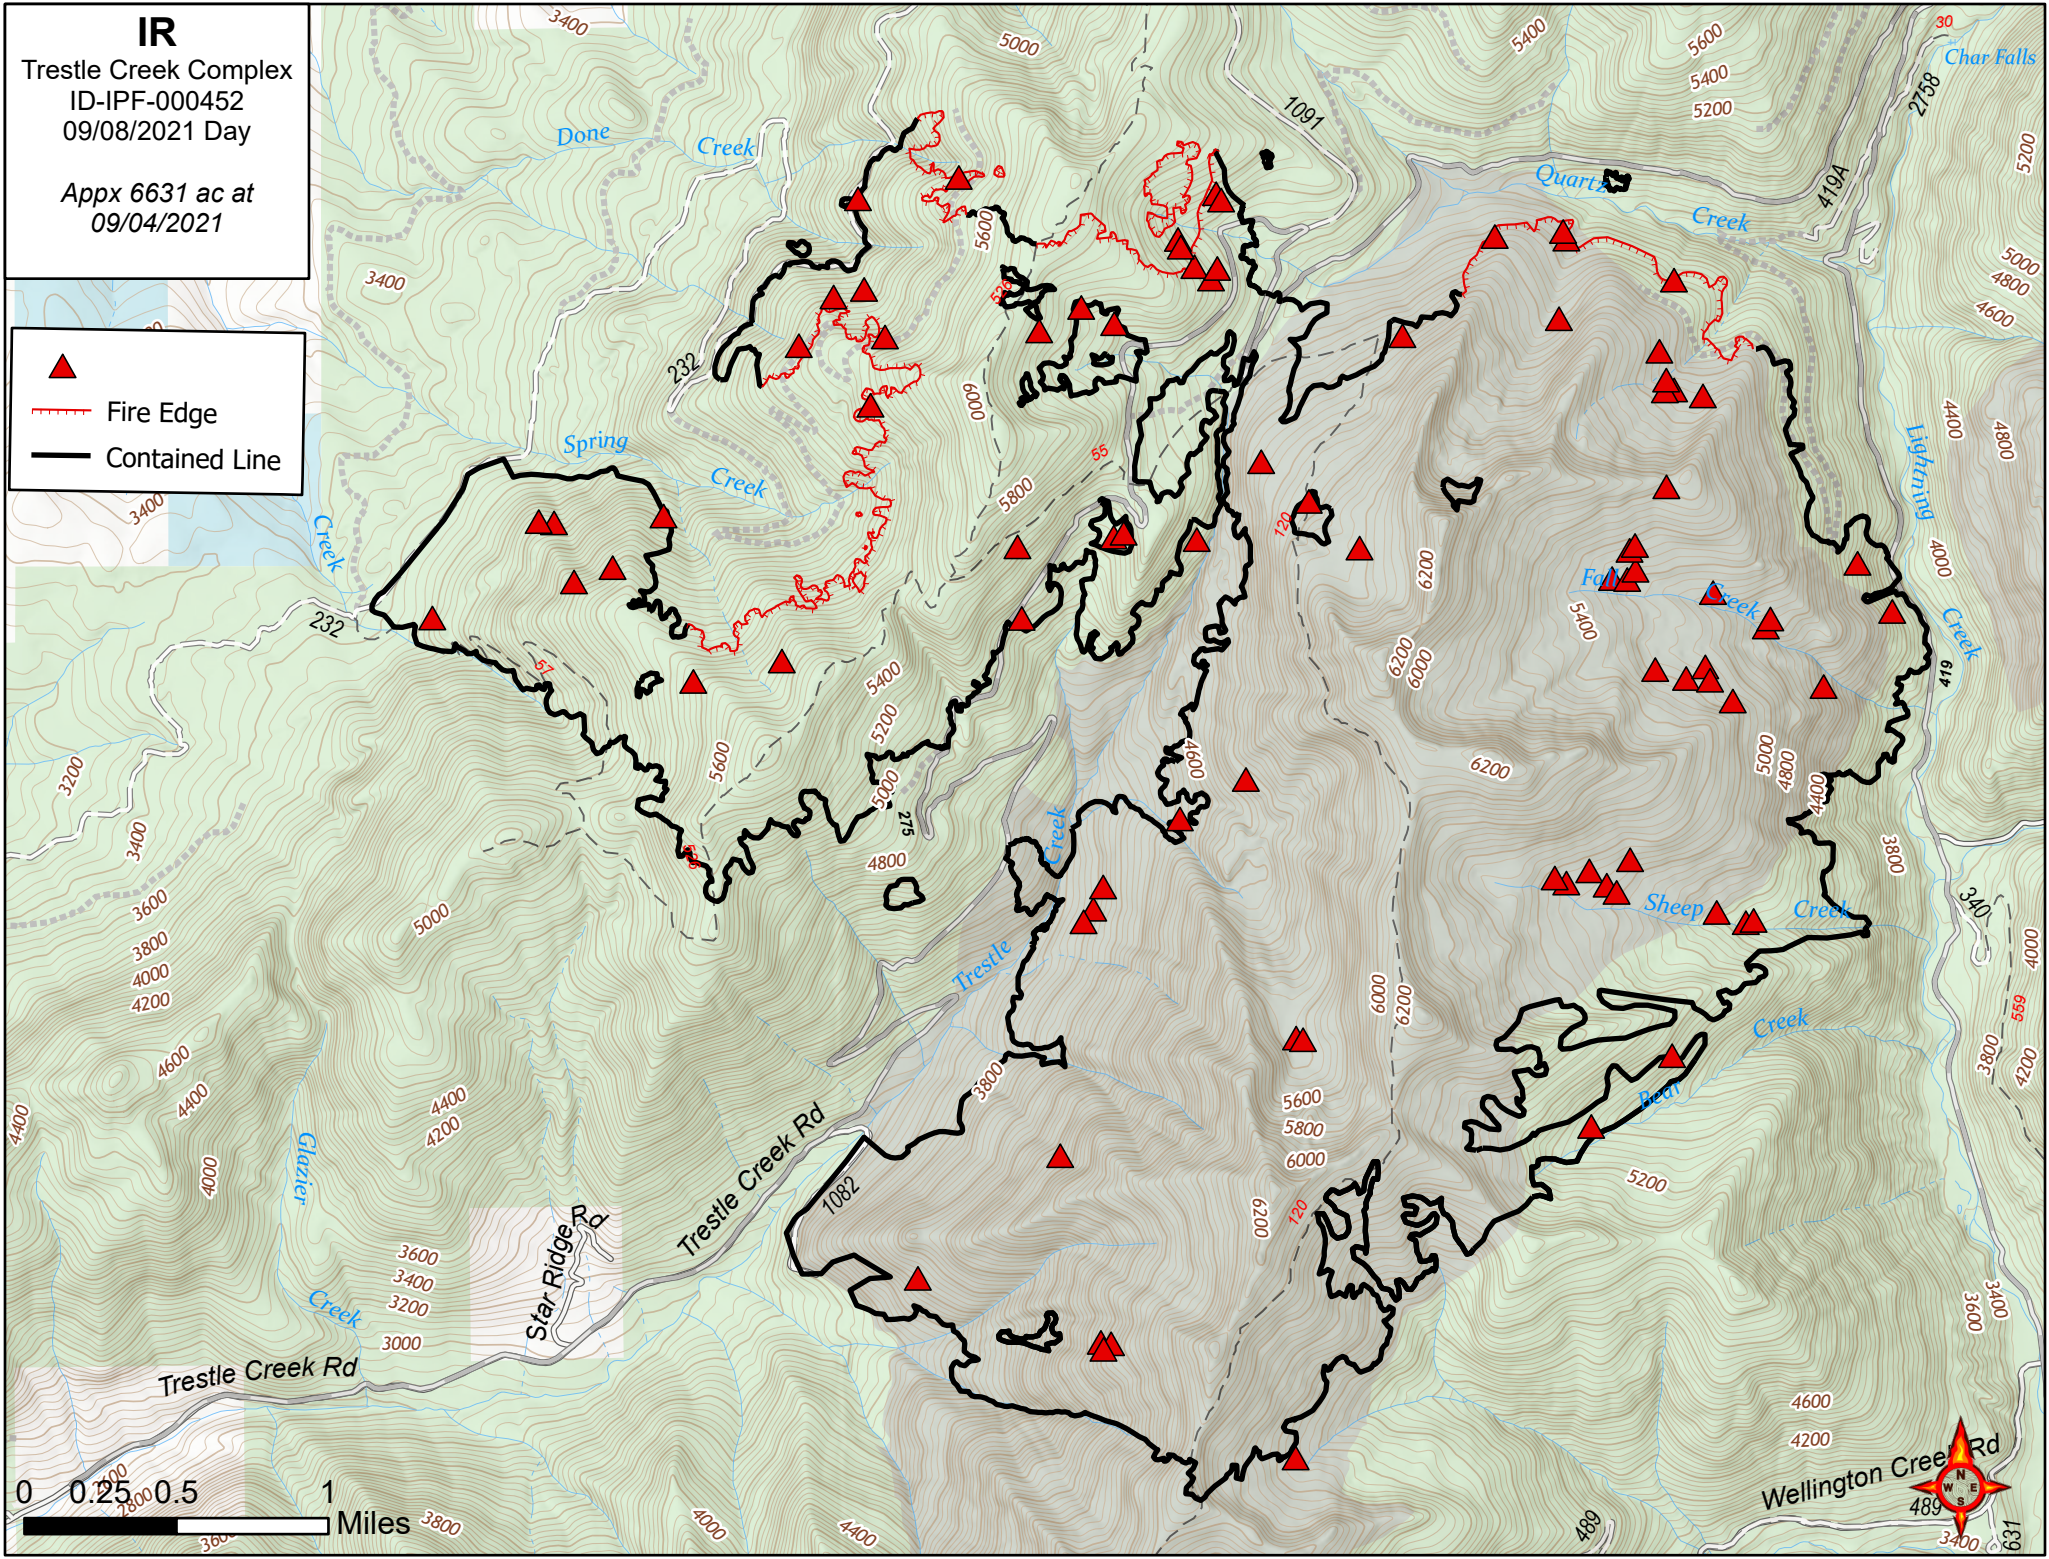

IR
Trestle Creek Complex
ID-IPF-000452
09/08/2021 Day

Appx 6631 ac at
09/04/2021

-  Fire Edge
-  Fire Edge
-  Contained Line

0 0.25 0.5 1 Miles