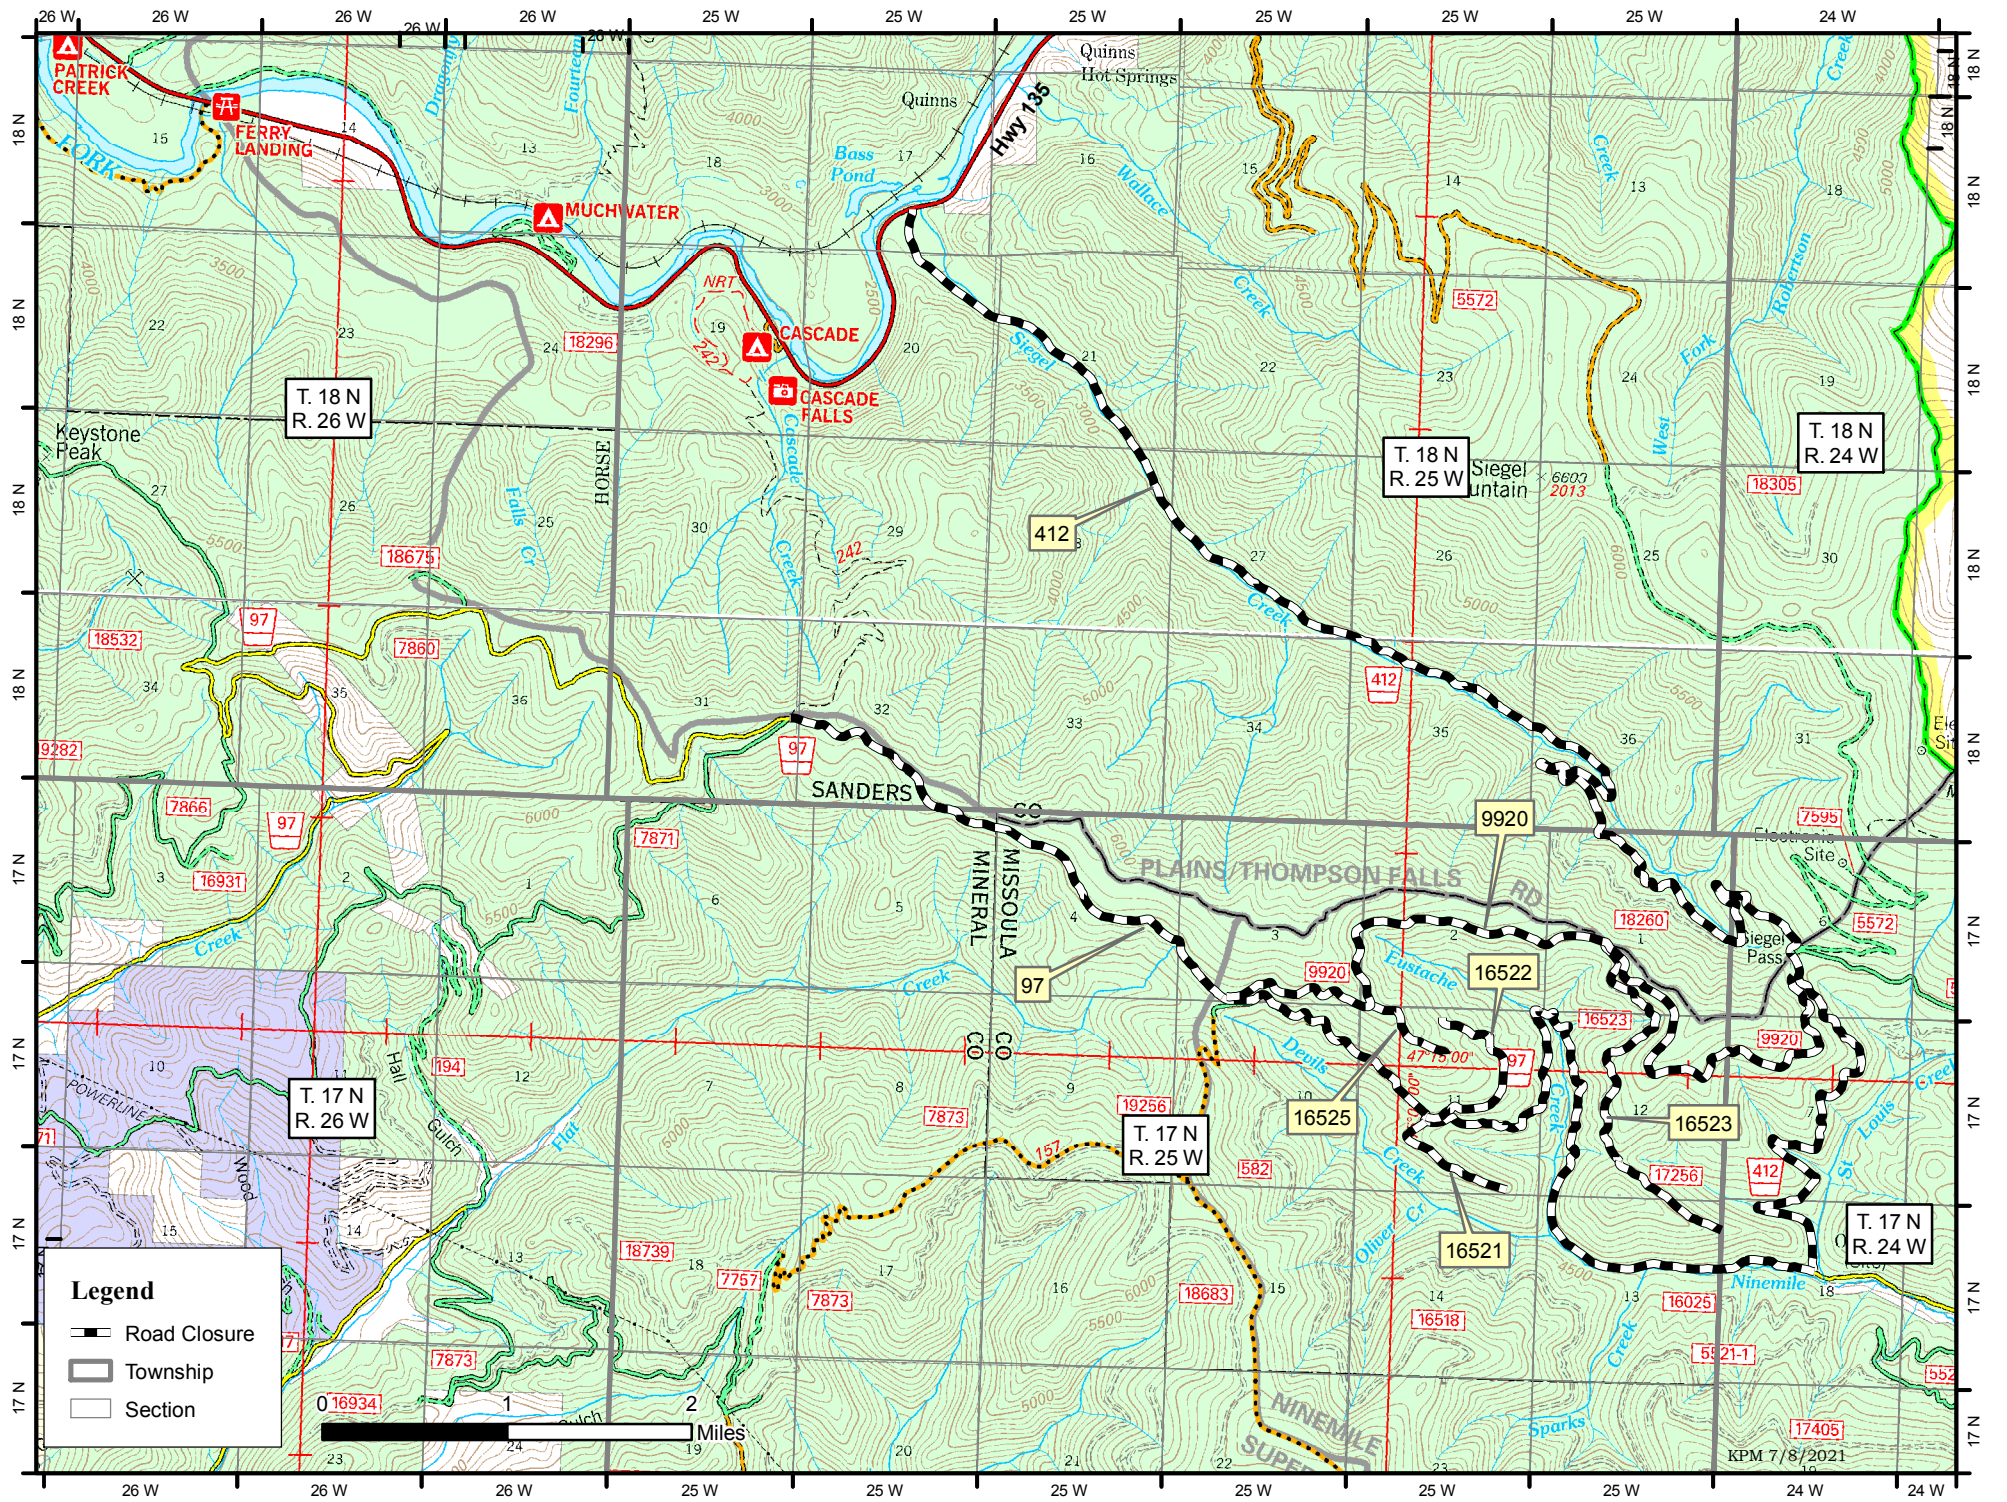

# Closure Order 21-015-Lolo-D5

**Legend**

- Road Closure
- Township
- Section

0 1 2 Miles