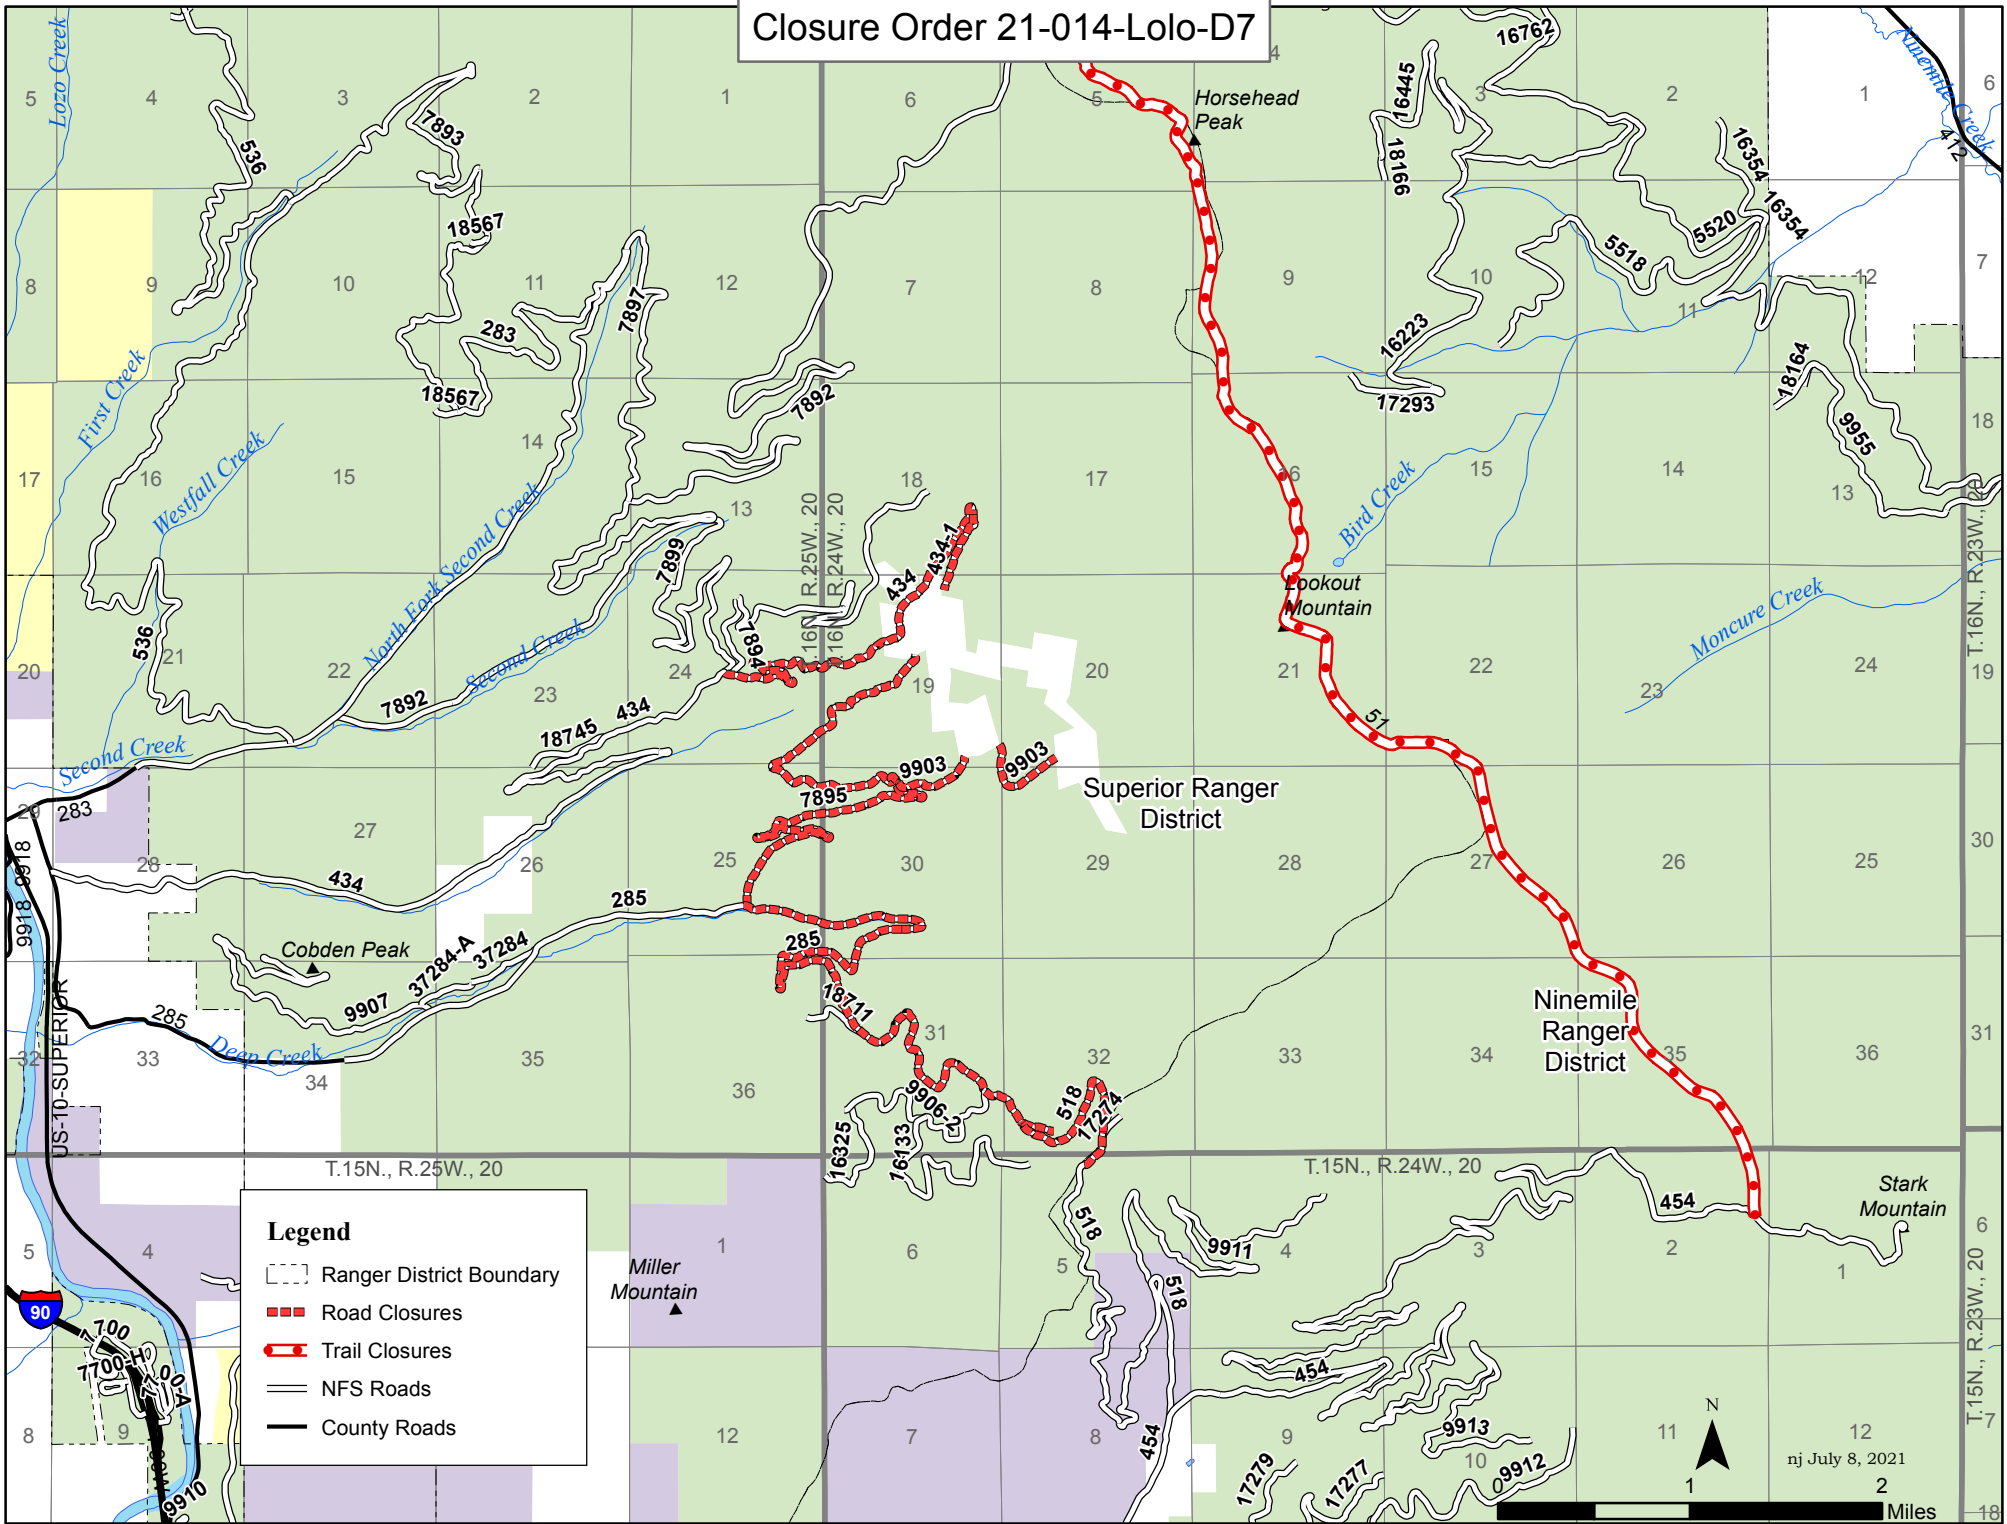

Closure Order 21-014-Lolo-D7

Legend

- Ranger District Boundary
- Road Closures
- Trail Closures
- NFS Roads
- County Roads

North Arrow

nj July 8, 2021

1 2 Miles