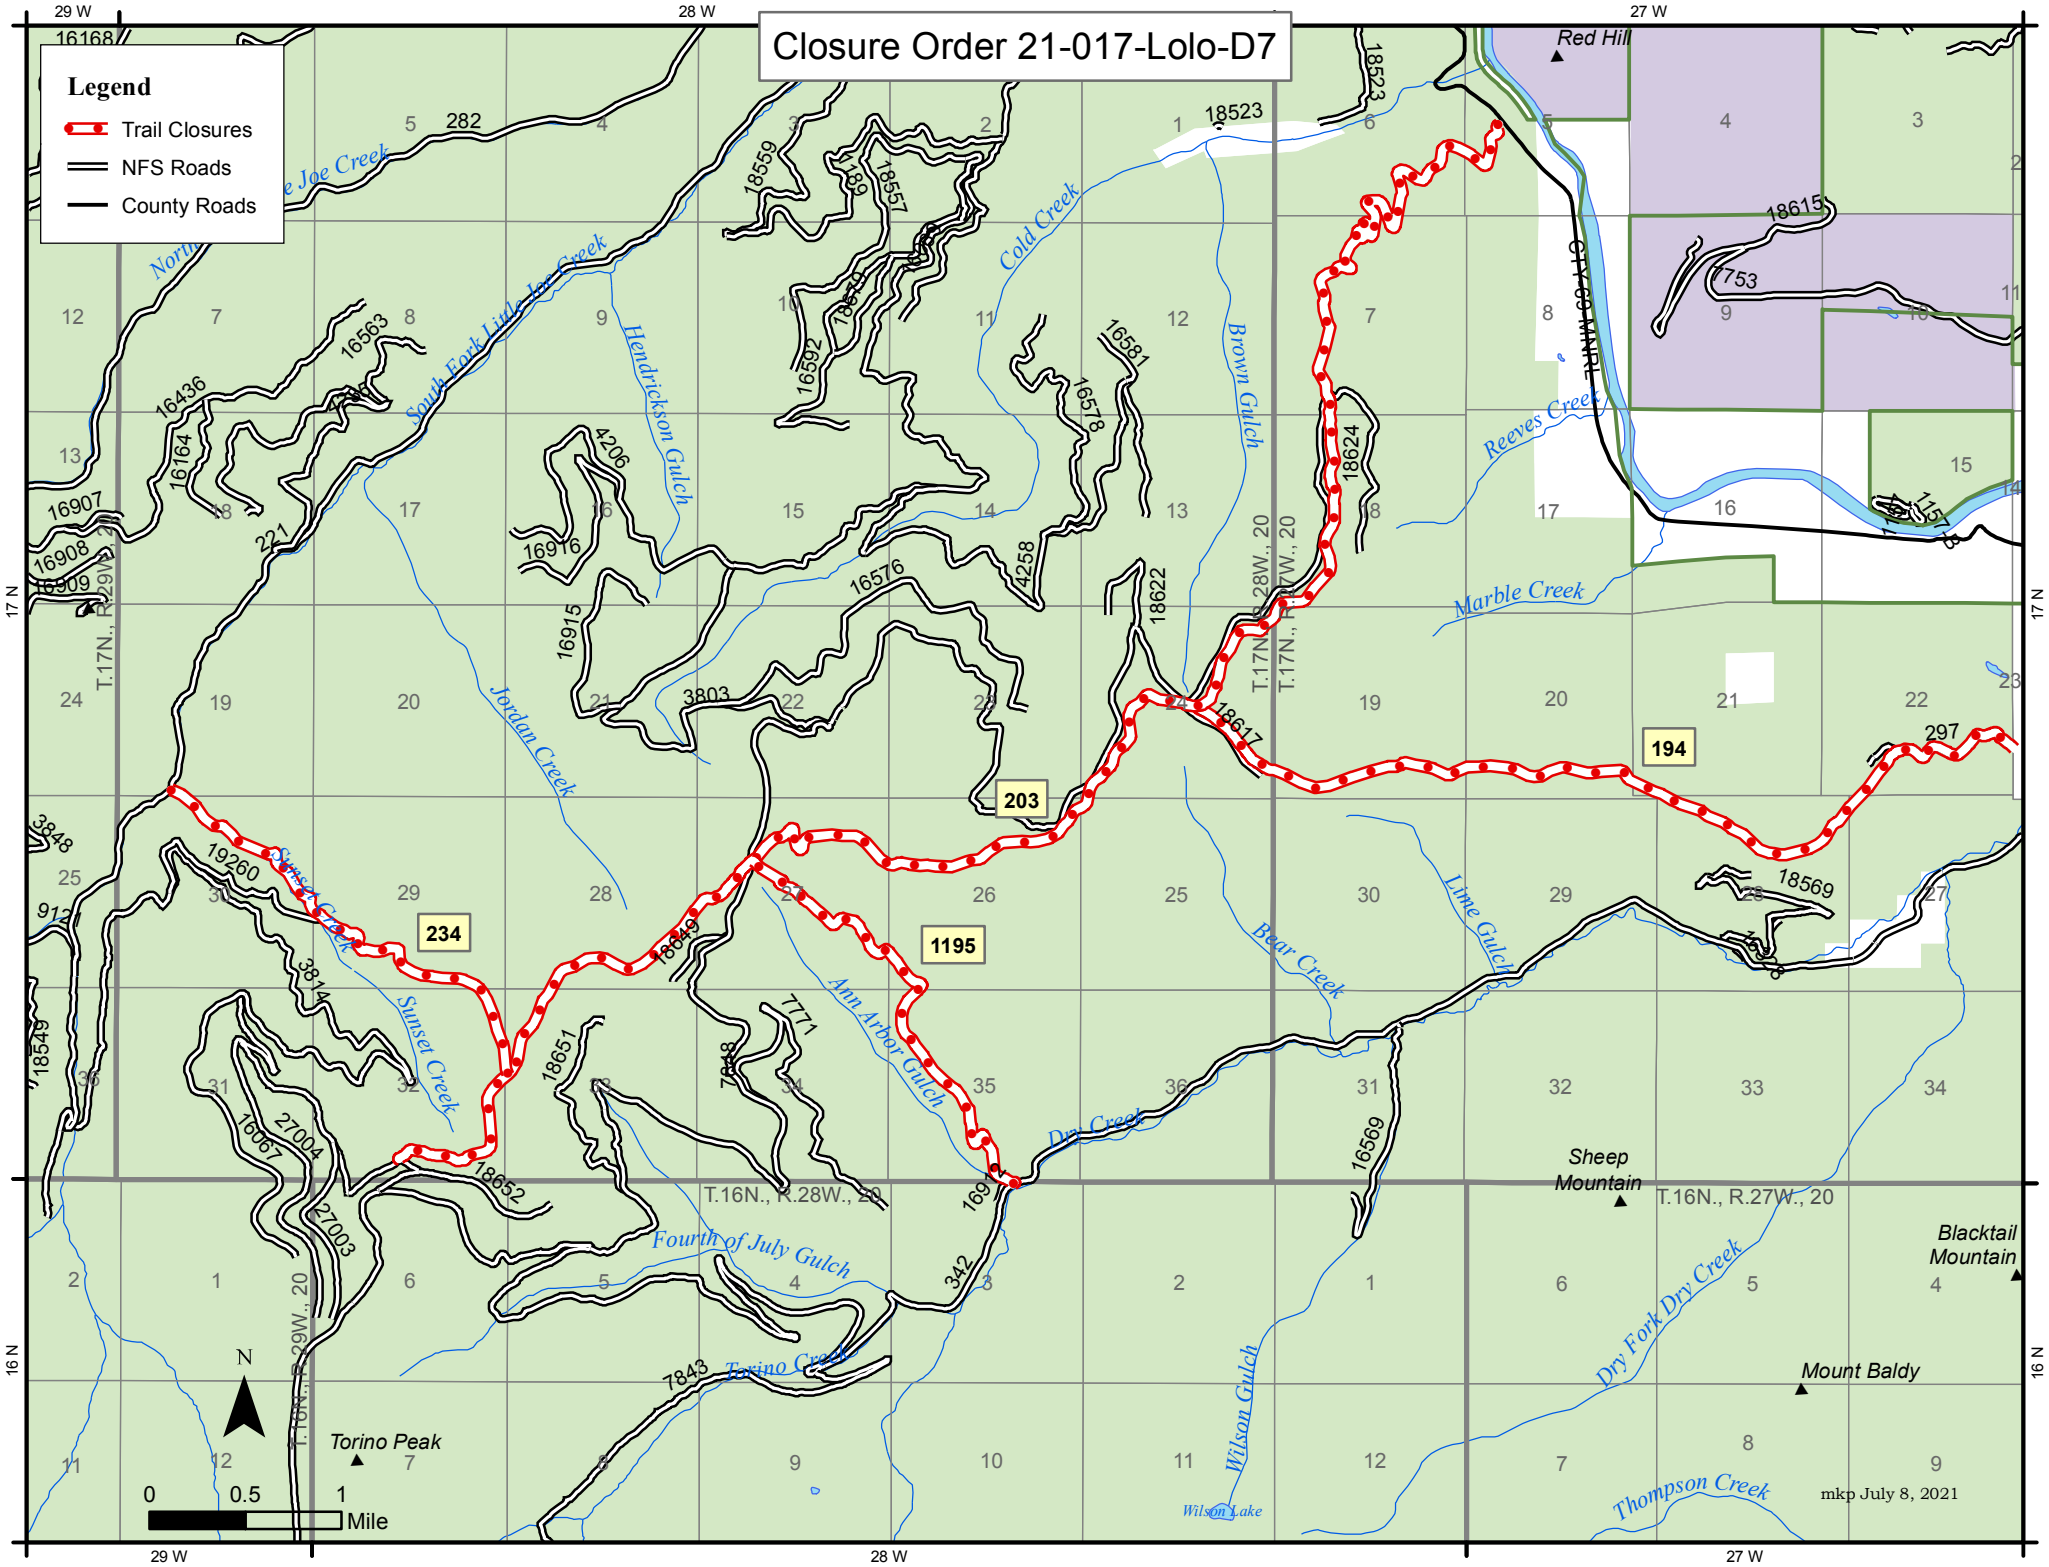

Closure Order 21-017-Lolo-D7

Legend

- Trail Closures
- NFS Roads
- County Roads

mkp July 8, 2021