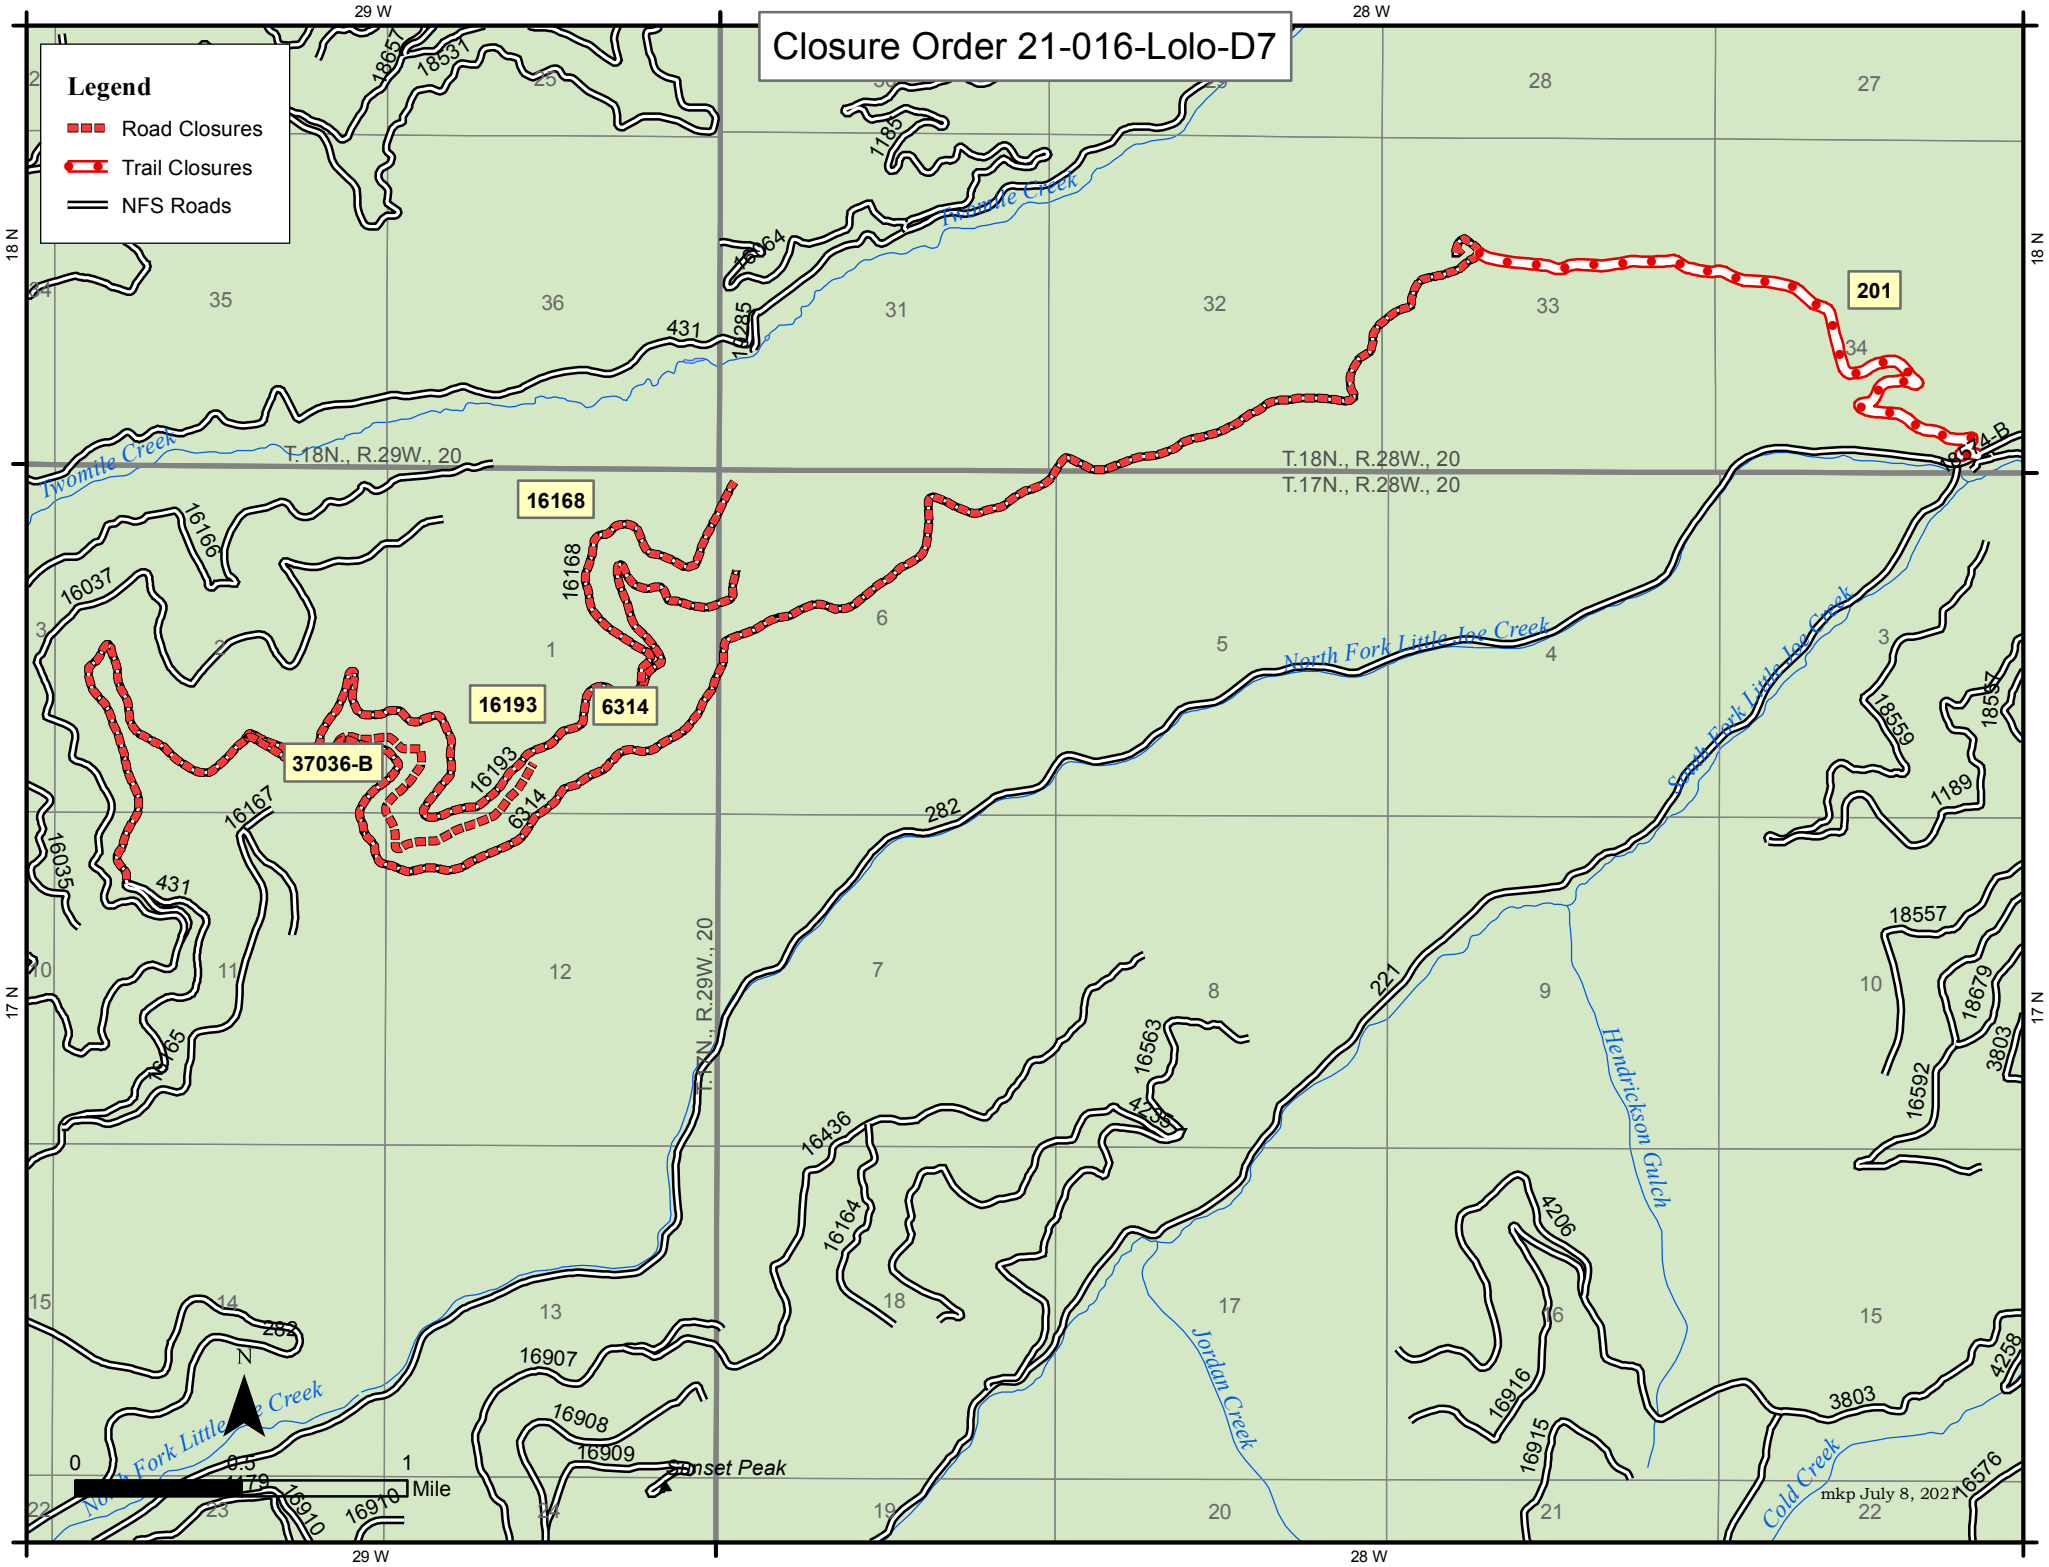

Closure Order 21-016-Lolo-D7

Legend

- Road Closures
- Trail Closures
- NFS Roads

mkp July 8, 2021