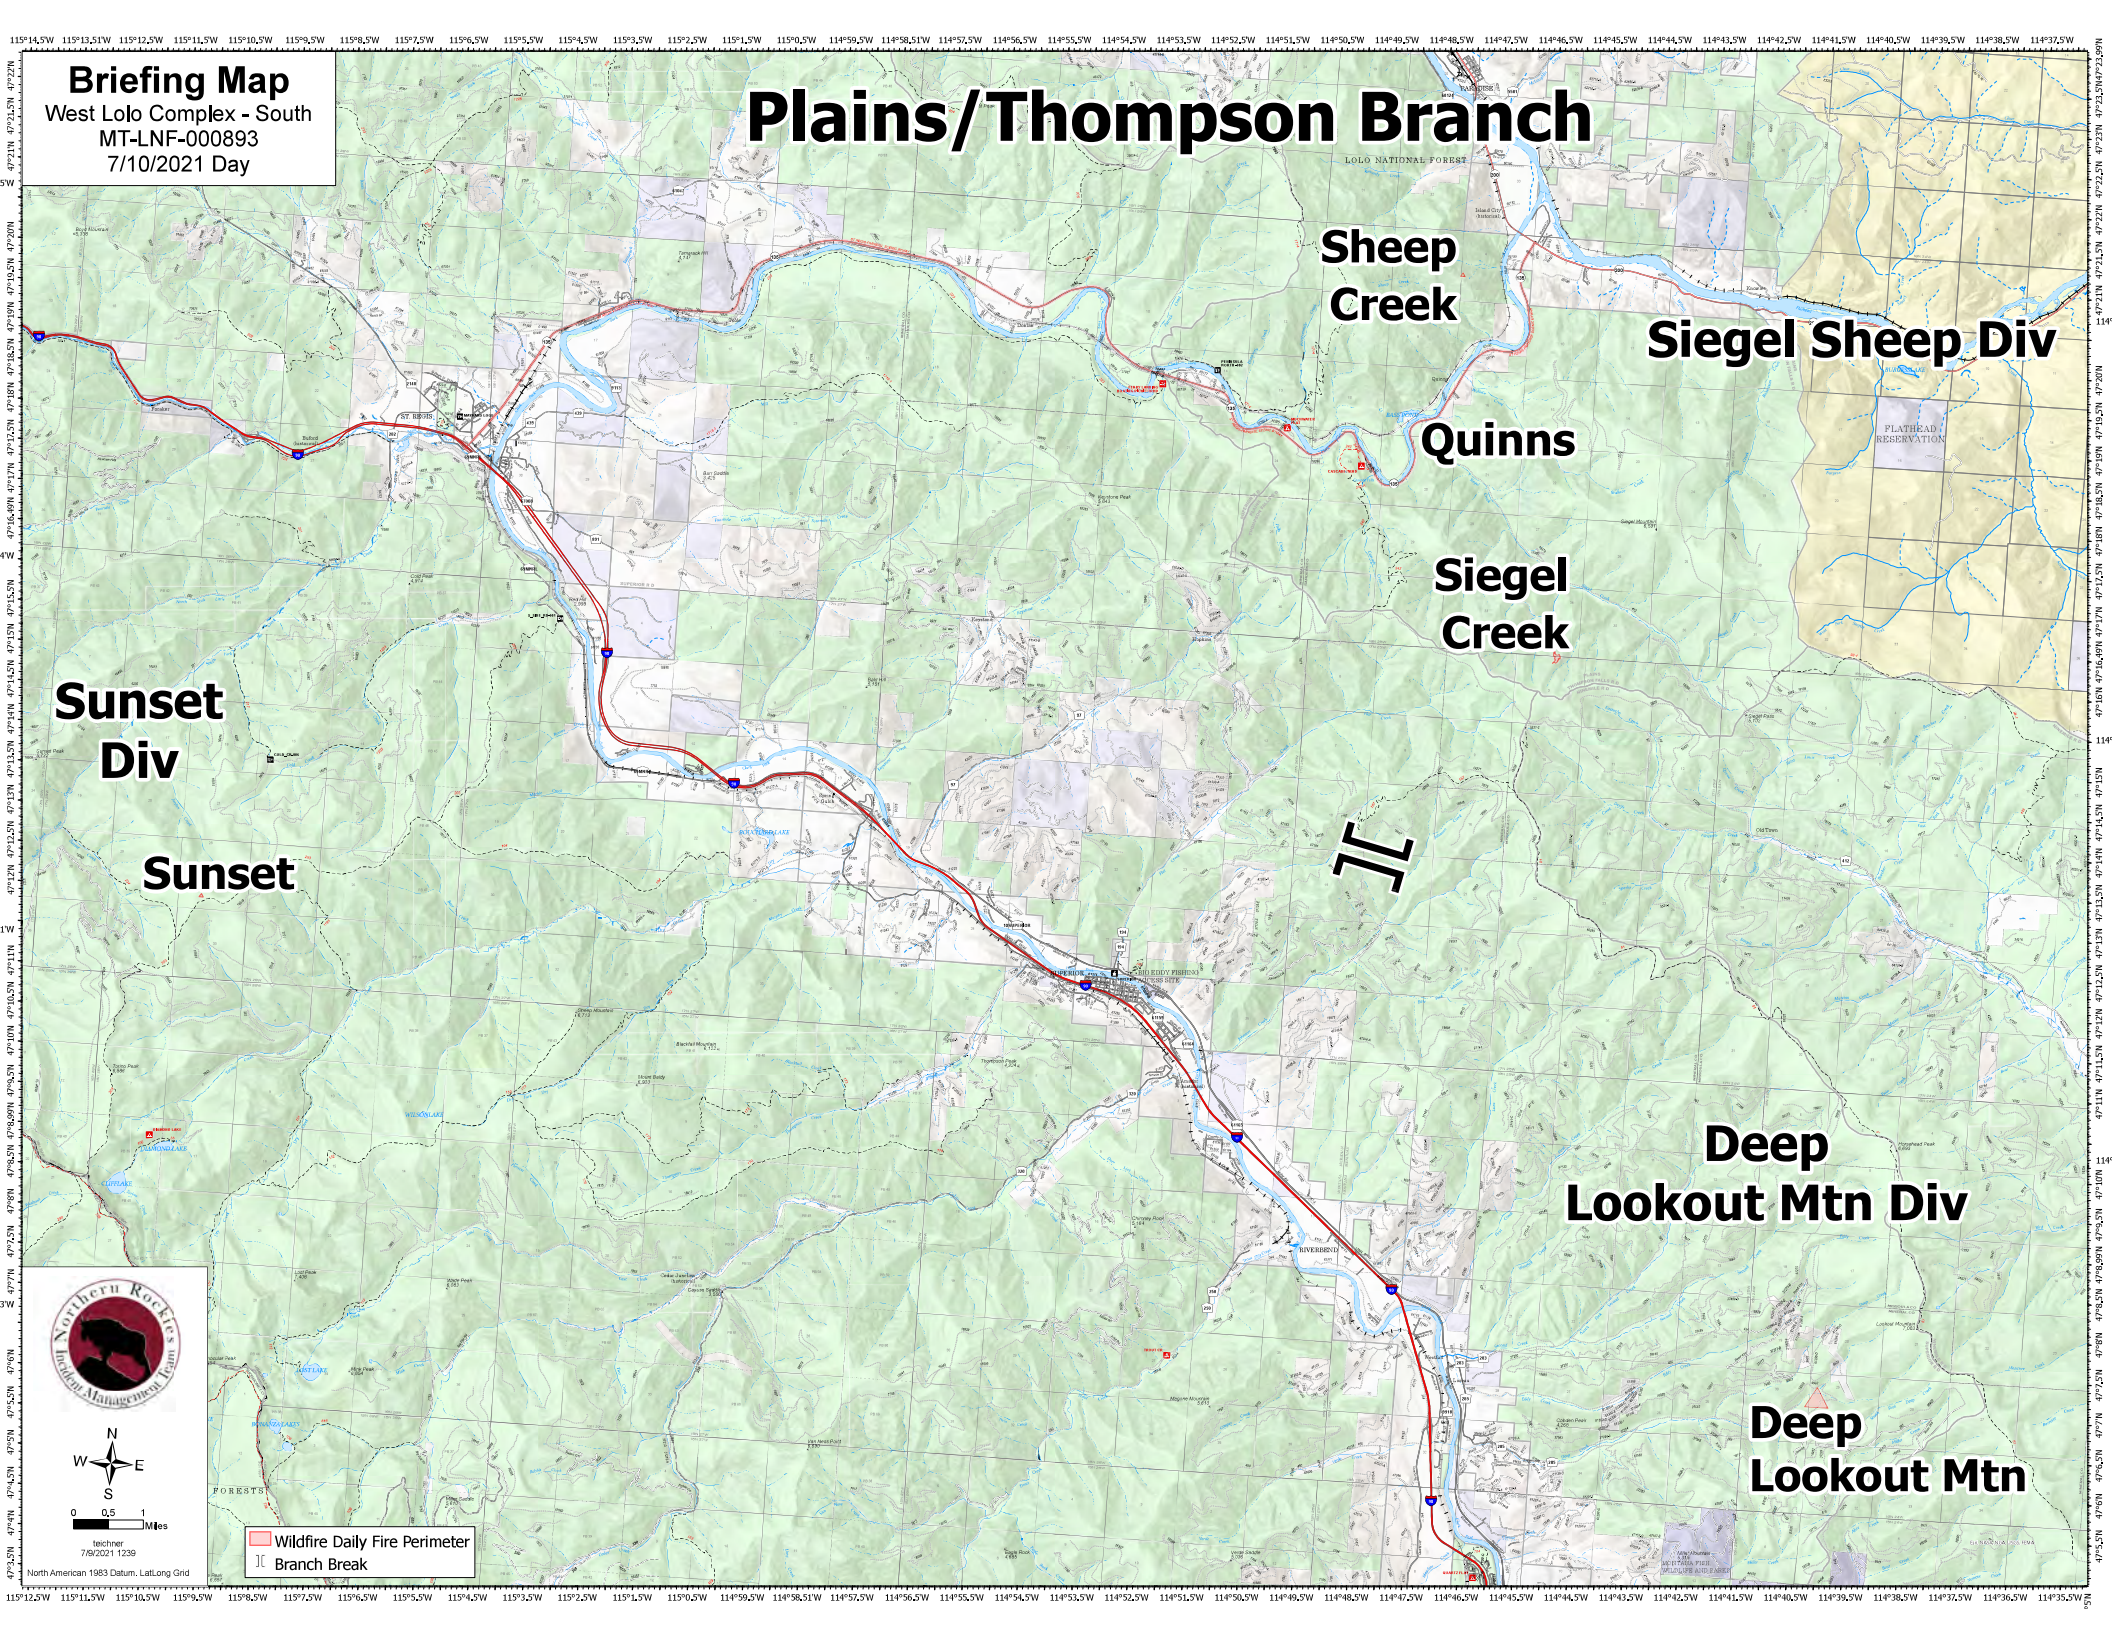

Briefing Map

West Lolo Complex - South
MT-LNF-000893
7/10/2021 Day

Plains/Thompson Branch

Sunset Div

Sunset

Sheep Creek

Siegel Sheep Div

Quinns

Siegel Creek

TL

Deep Lookout Mtn Div

Deep Lookout Mtn

Wildfire Daily Fire Perimeter
Branch Break