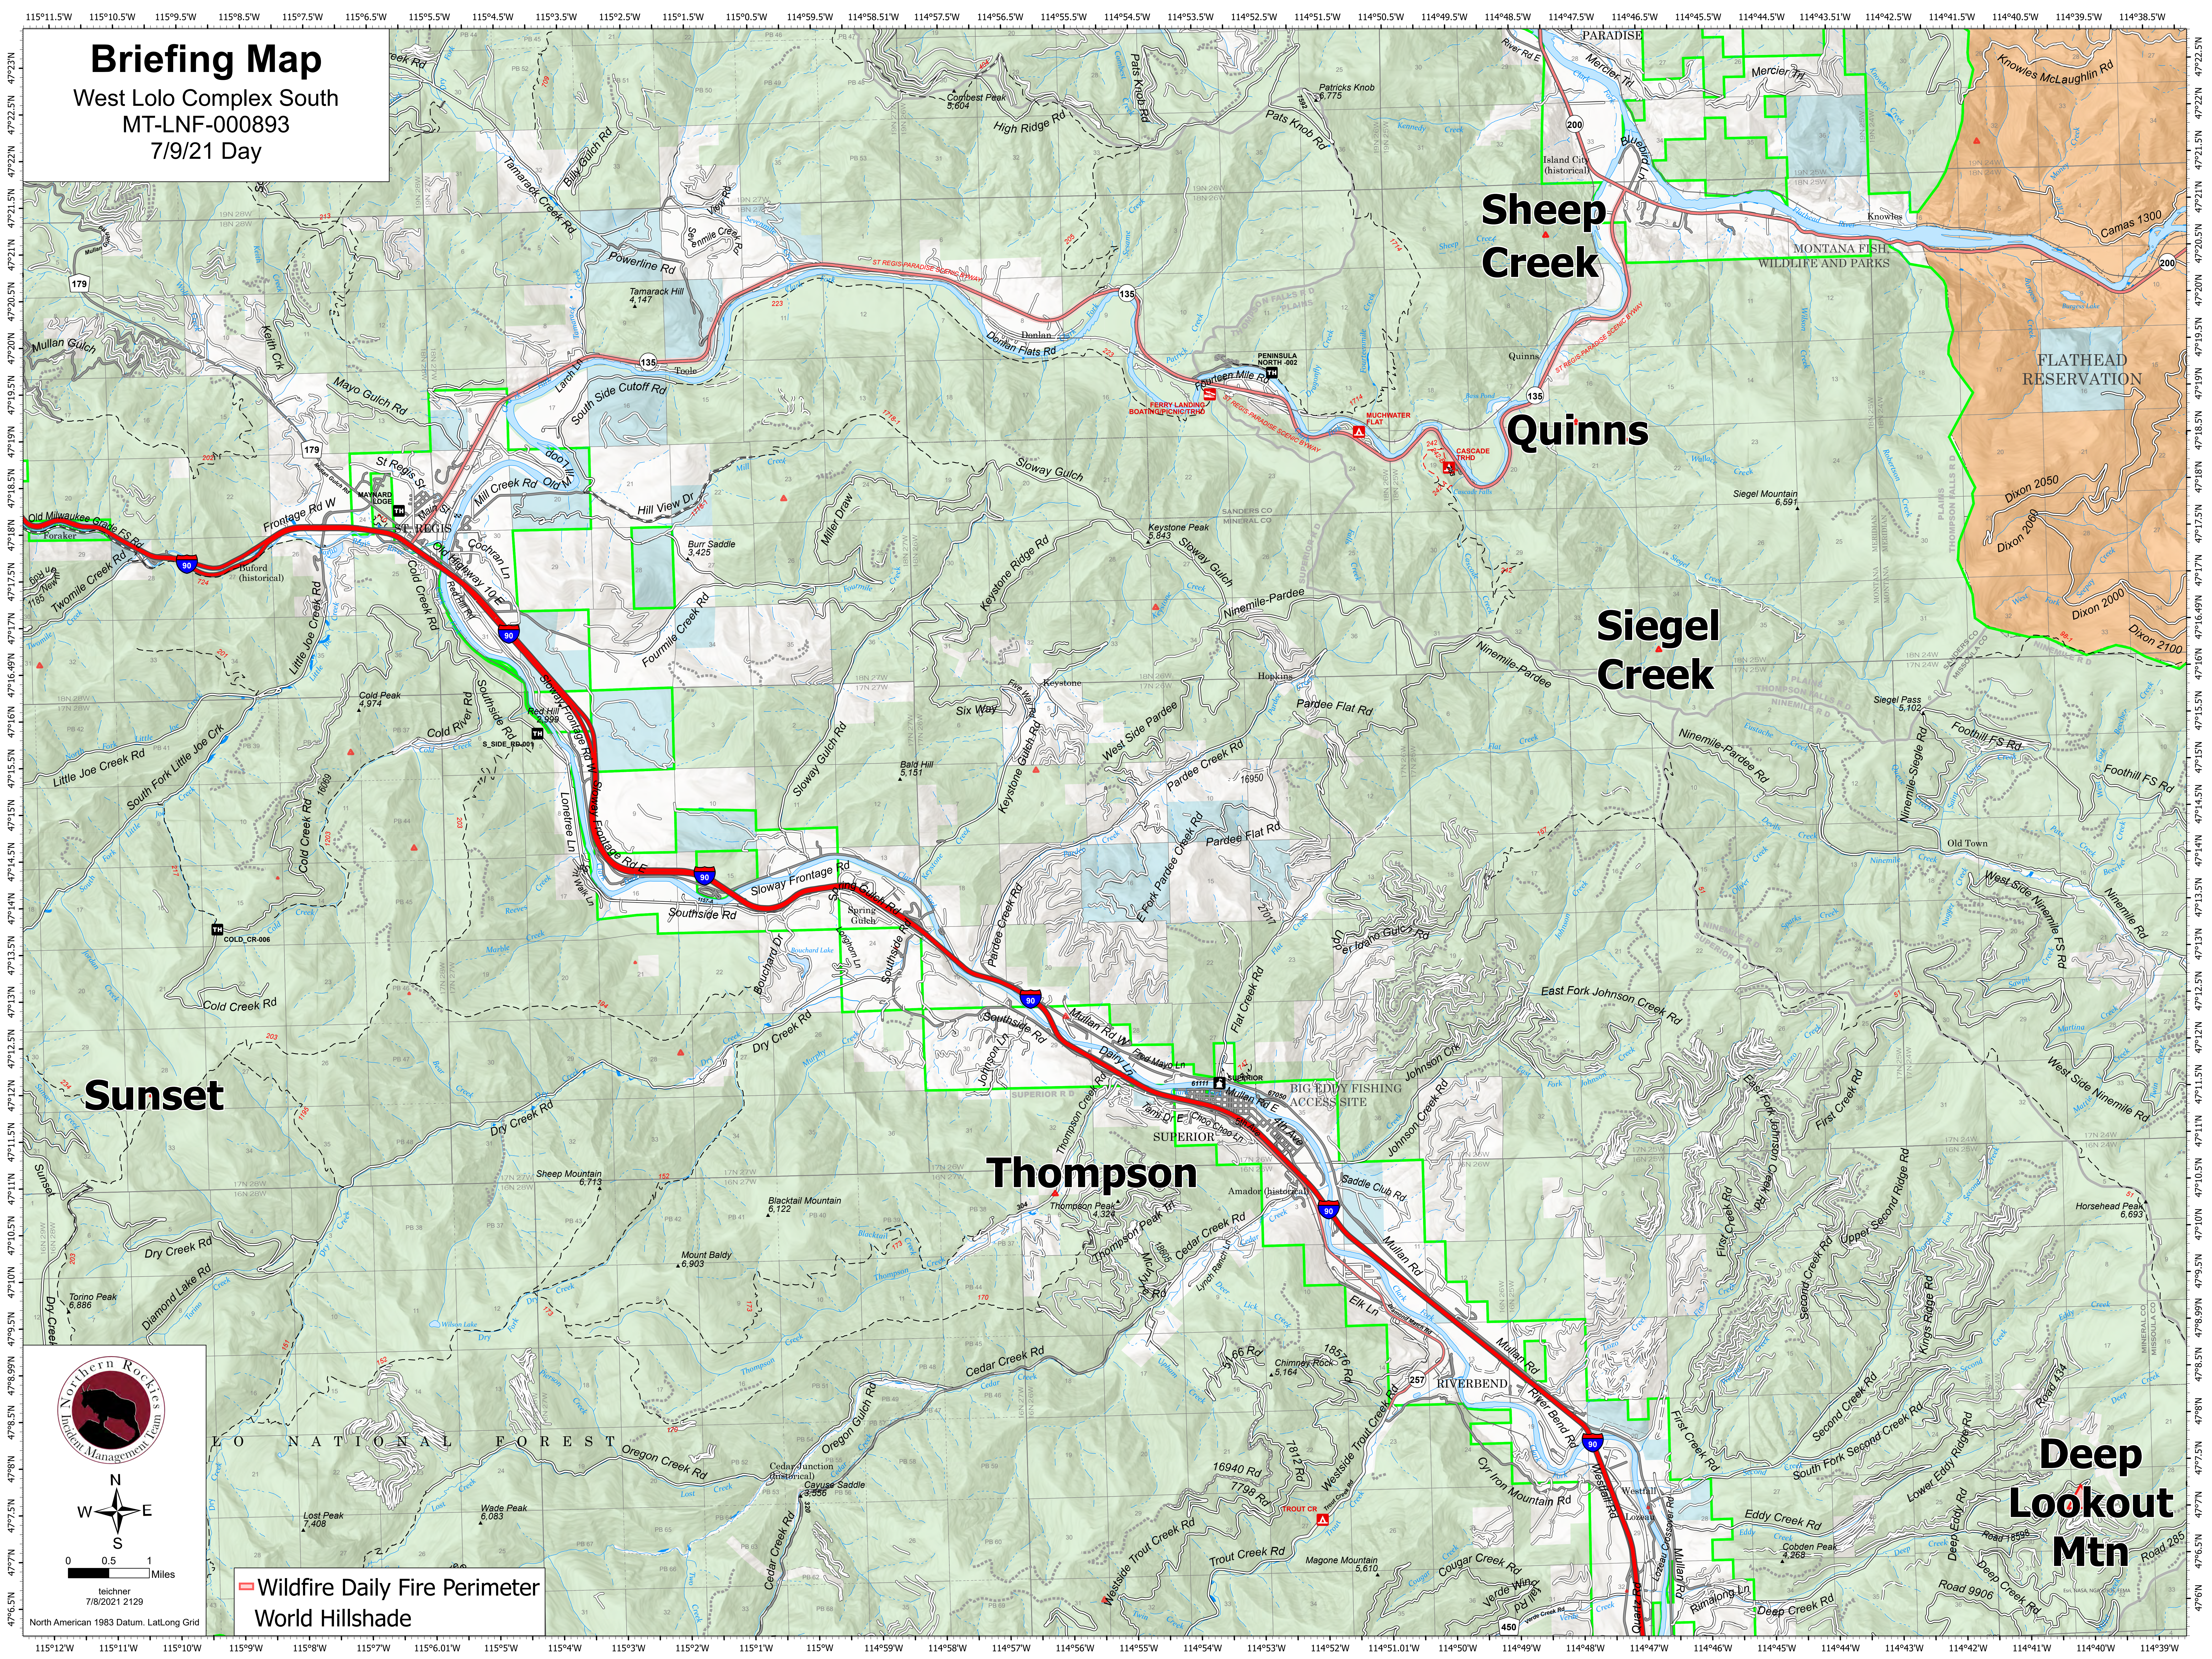

# Briefing Map

West Lolo Complex South  
MT-LNF-000893  
7/9/21 Day

Sunset

Sheep  
Creek

Quinns

Siegel  
Creek

Thompson

Deep  
Lookout  
Mtn

Wildfire Daily Fire Perimeter  
World Hillshade

North American 1983 Datum. Lat/Long Grid