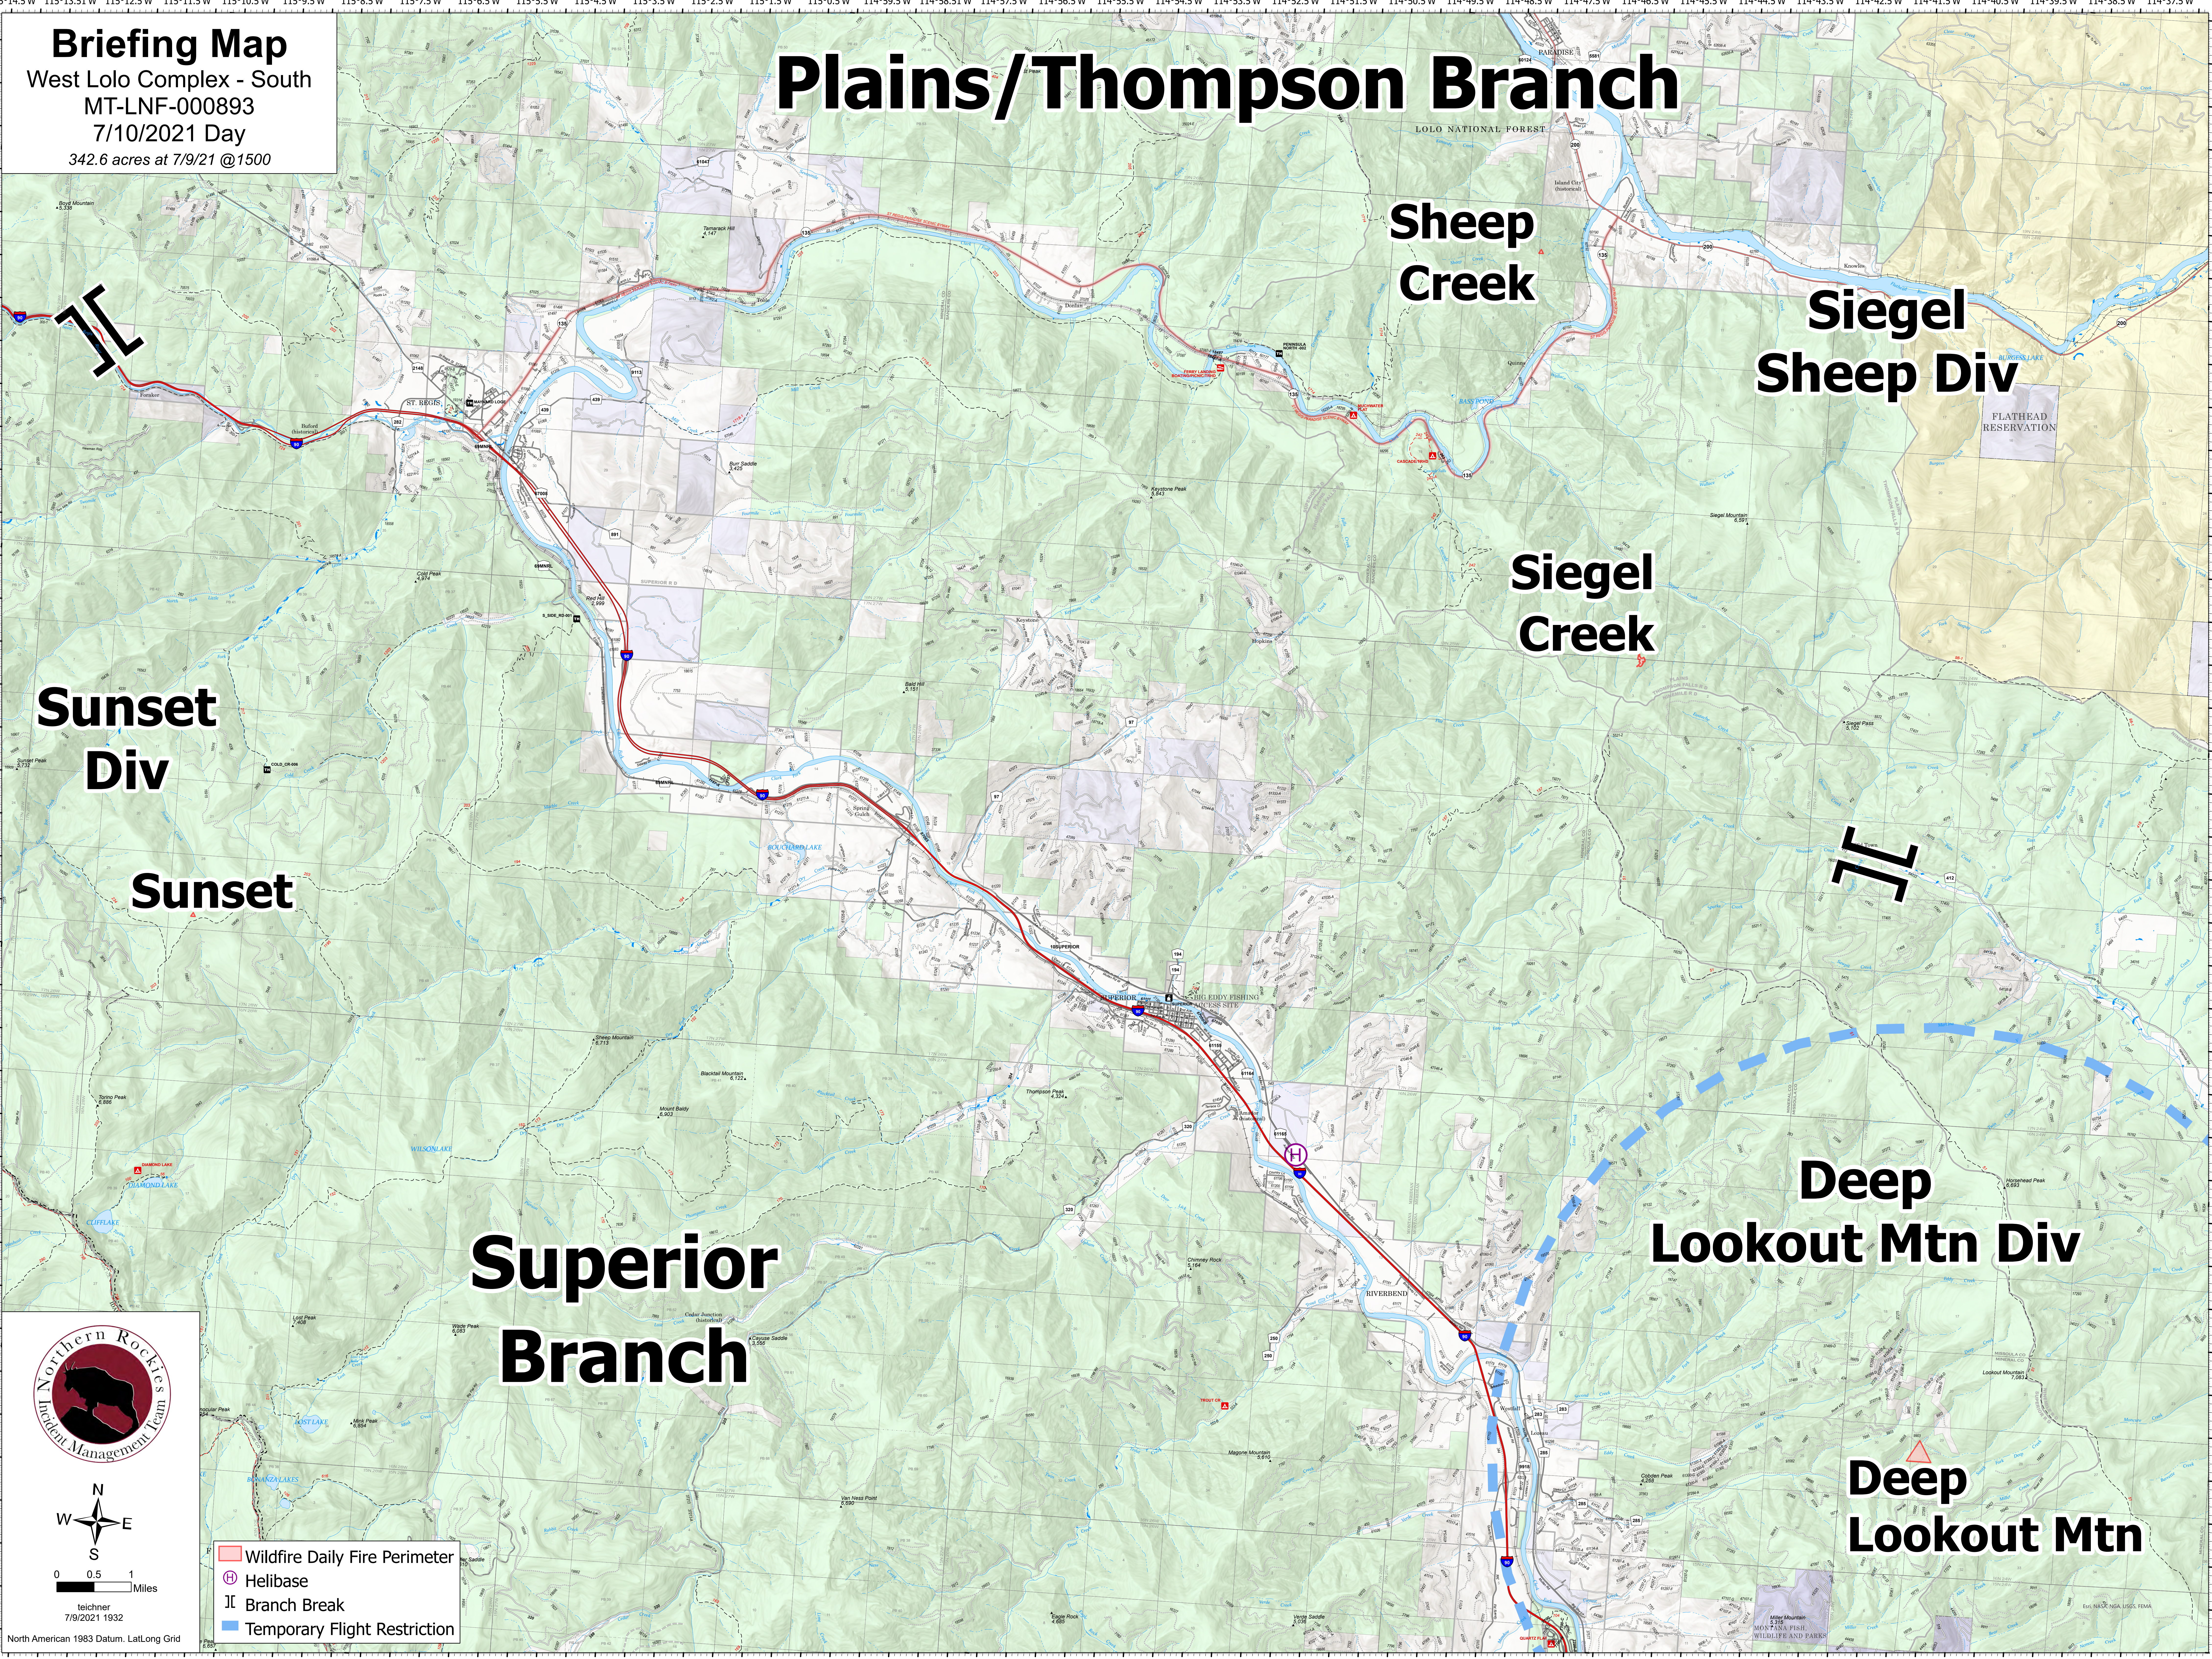

**Briefing Map**  
West Lolo Complex - South  
MT-LNF-000893  
7/10/2021 Day  
342.6 acres at 7/9/21 @1500

# Plains/Thompson Branch

- Wildfire Daily Fire Perimeter
- Helibase
- Branch Break
- Temporary Flight Restriction

North American 1983 Datum, LatLong Grid