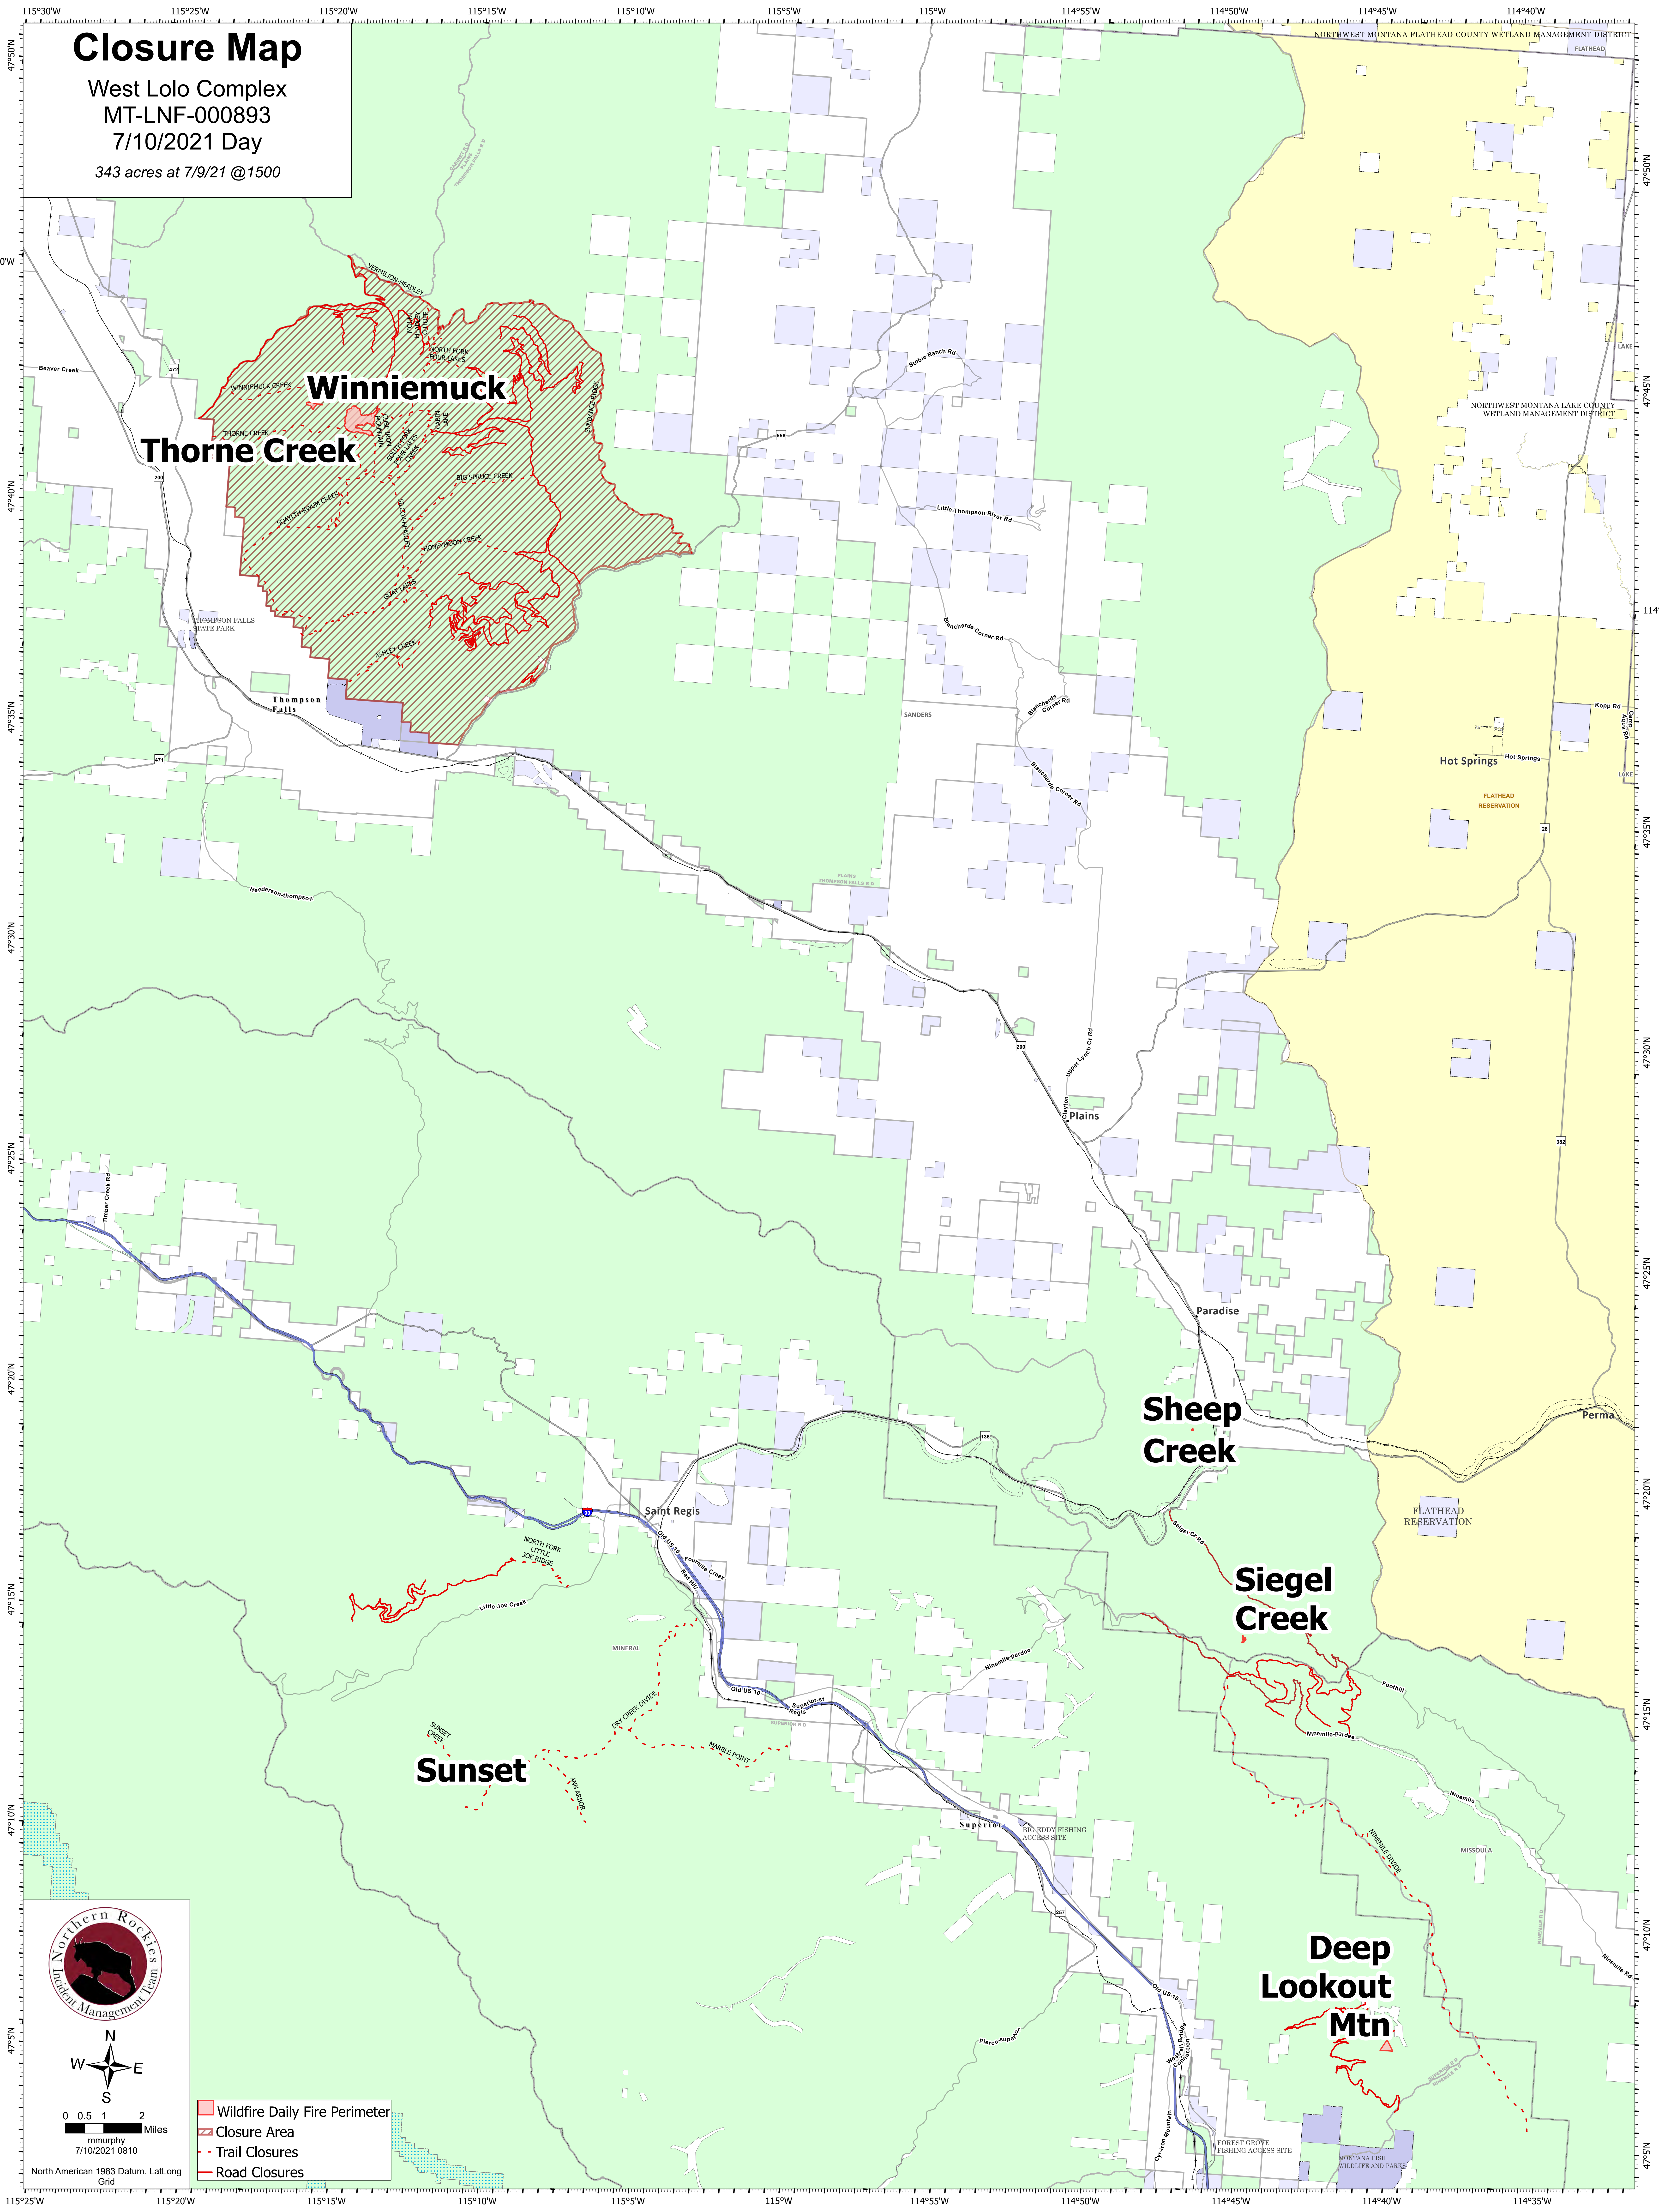

# Closure Map

West Lolo Complex  
MT-LNF-000893  
7/10/2021 Day  
343 acres at 7/9/21 @1500

0 0.5 1 2 Miles  
7/10/2021 0810  
North American 1983 Datum, Lat/Long Grid

- Wildfire Daily Fire Perimeter
- Closure Area
- Trail Closures
- Road Closures