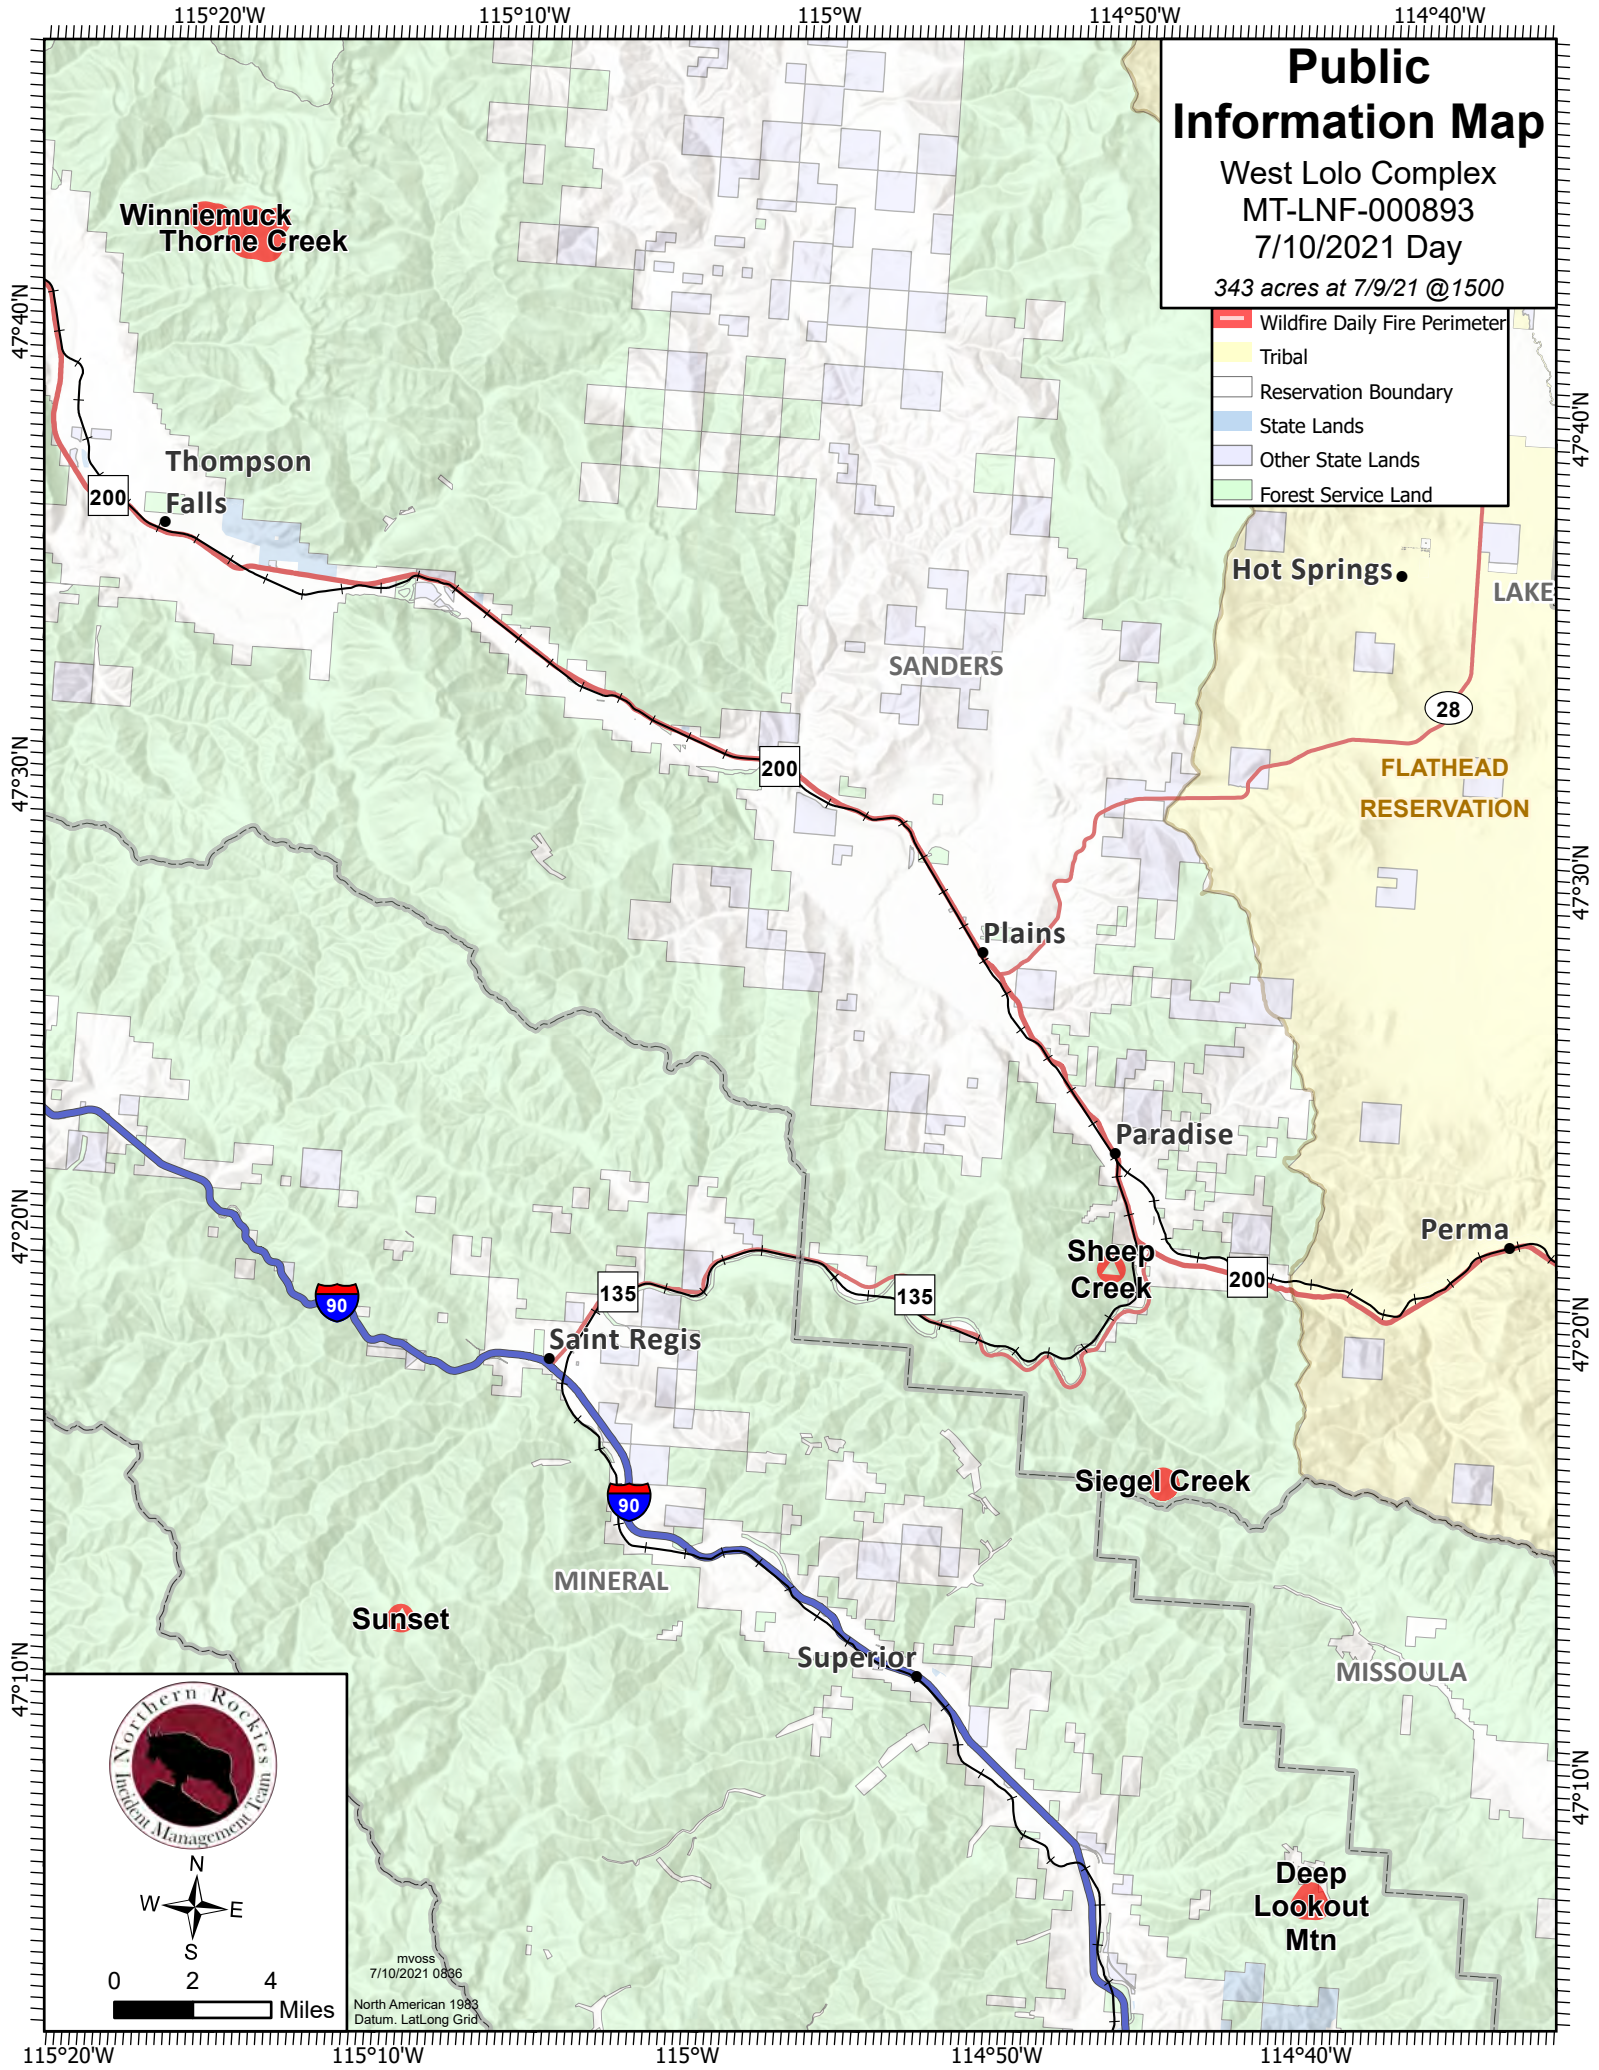

# Public Information Map

West Lolo Complex  
MT-LNF-000893  
7/10/2021 Day  
343 acres at 7/9/21 @1500

- Wildfire Daily Fire Perimeter
- Tribal
- Reservation Boundary
- State Lands
- Other State Lands
- Forest Service Land

mvoss  
7/10/2021 0836  
North American 1983  
Datum, Lat/Long Grid