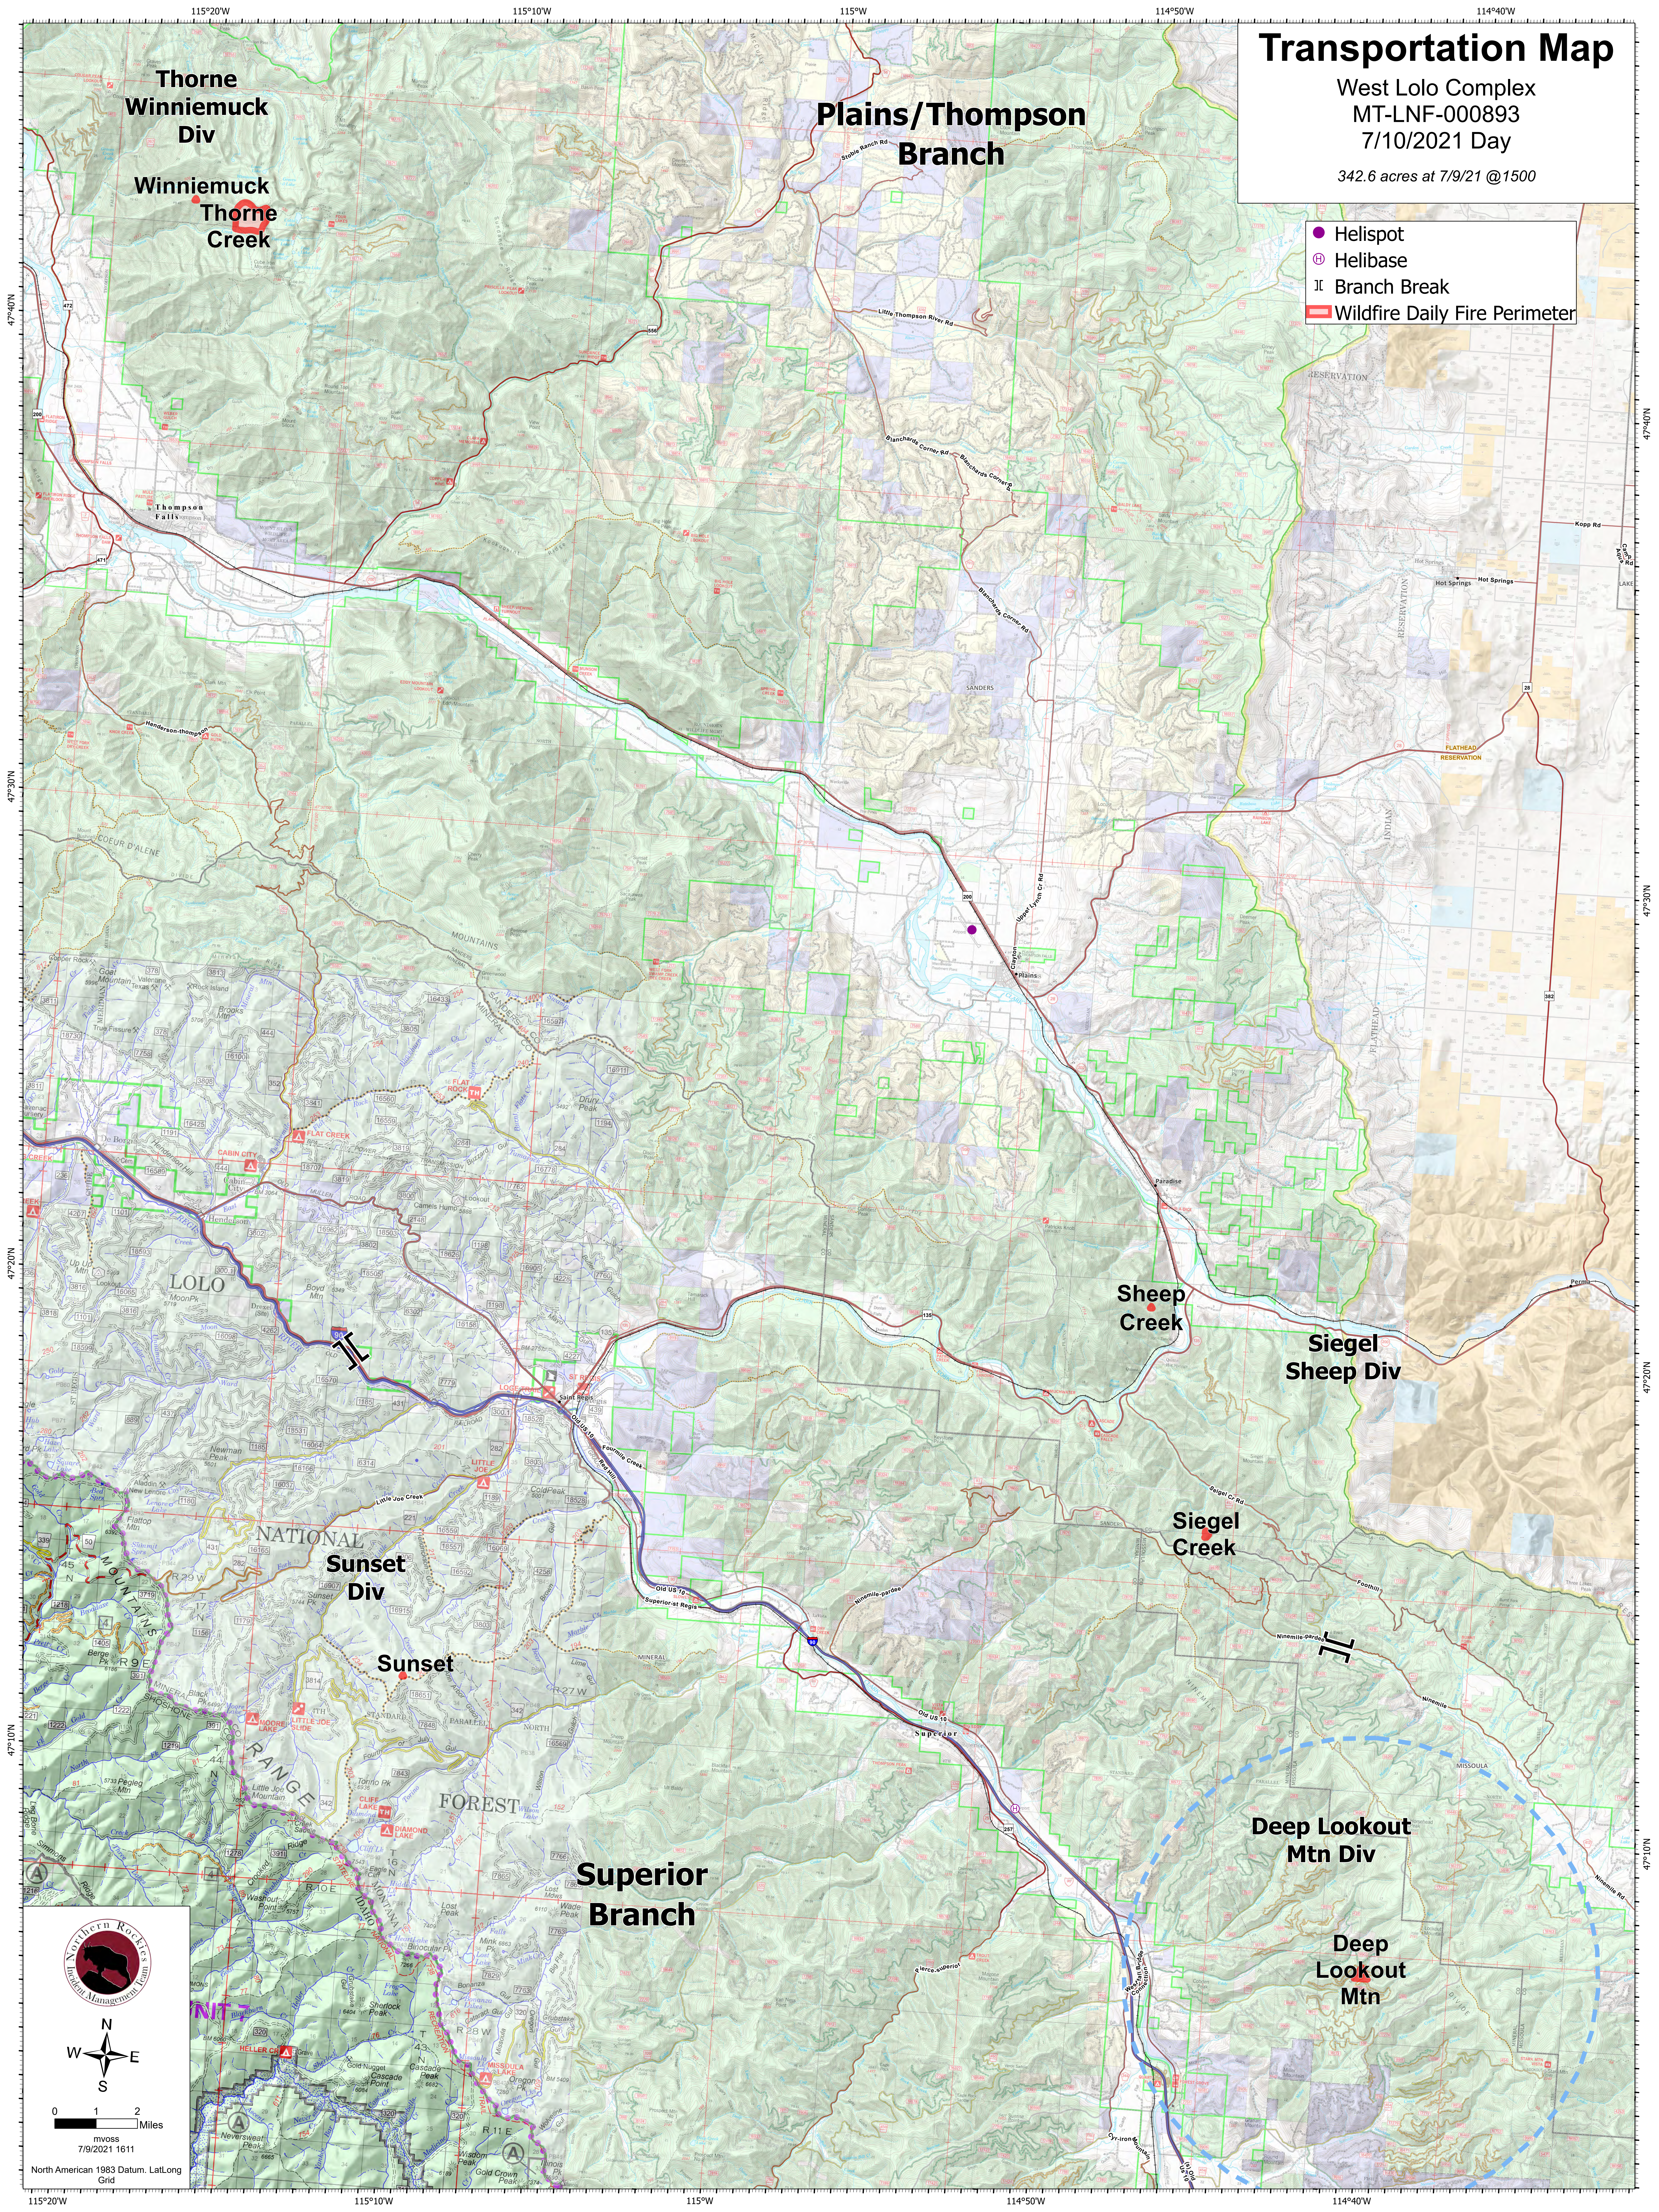

# Transportation Map

West Lolo Complex  
MT-LNF-000893  
7/10/2021 Day

342.6 acres at 7/9/21 @1500

- Helispot
- Ⓢ Helibase
- || Branch Break
- ▭ Wildfire Daily Fire Perimeter

Northern Rockies  
Land Management

0 1 2 Miles

7/9/2021 1611

North American 1983 Datum, LatLong Grid