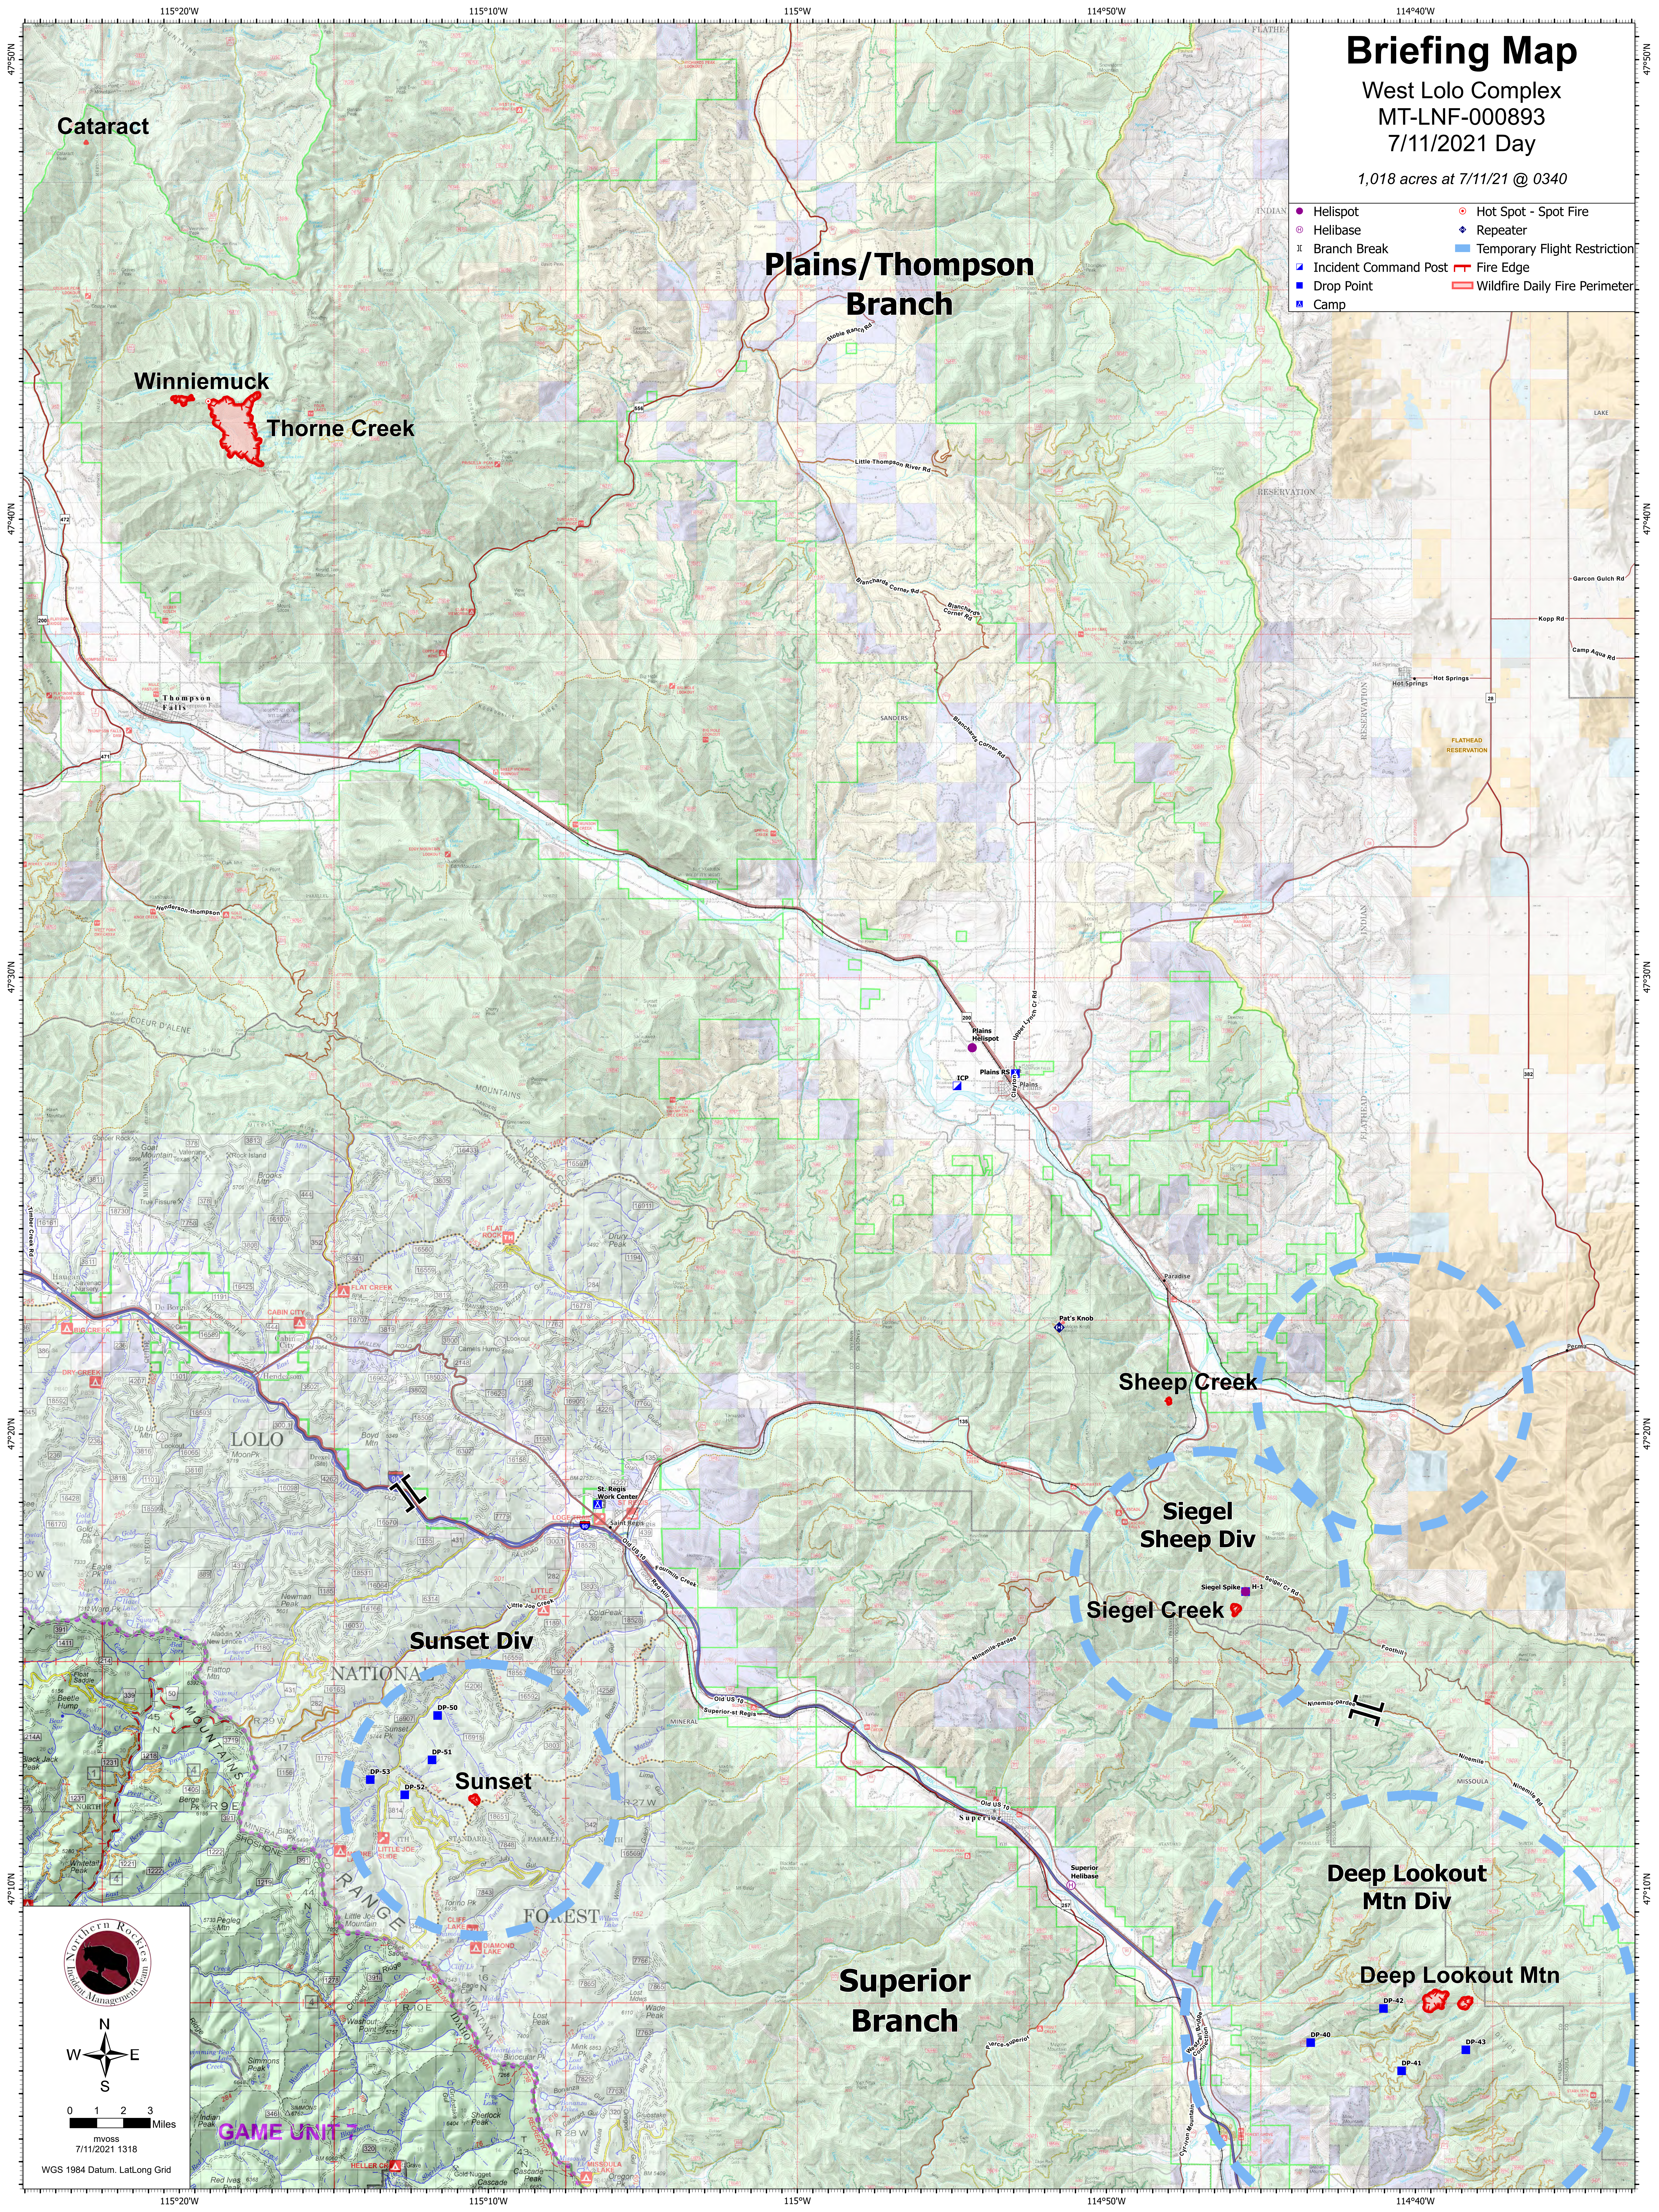

Briefing Map

West Lolo Complex
MT-LNF-000893
7/11/2021 Day

1,018 acres at 7/11/21 @ 0340

- Helispot
- Helibase
- ✕ Branch Break
- Incident Command Post
- Drop Point
- Camp
- Hot Spot - Spot Fire
- ◆ Repeater
- Temporary Flight Restriction
- Fire Edge
- Wildfire Daily Fire Perimeter

0 1 2 3 Miles
7/11/2021 1318
WGS 1984 Datum, LatLong Grid