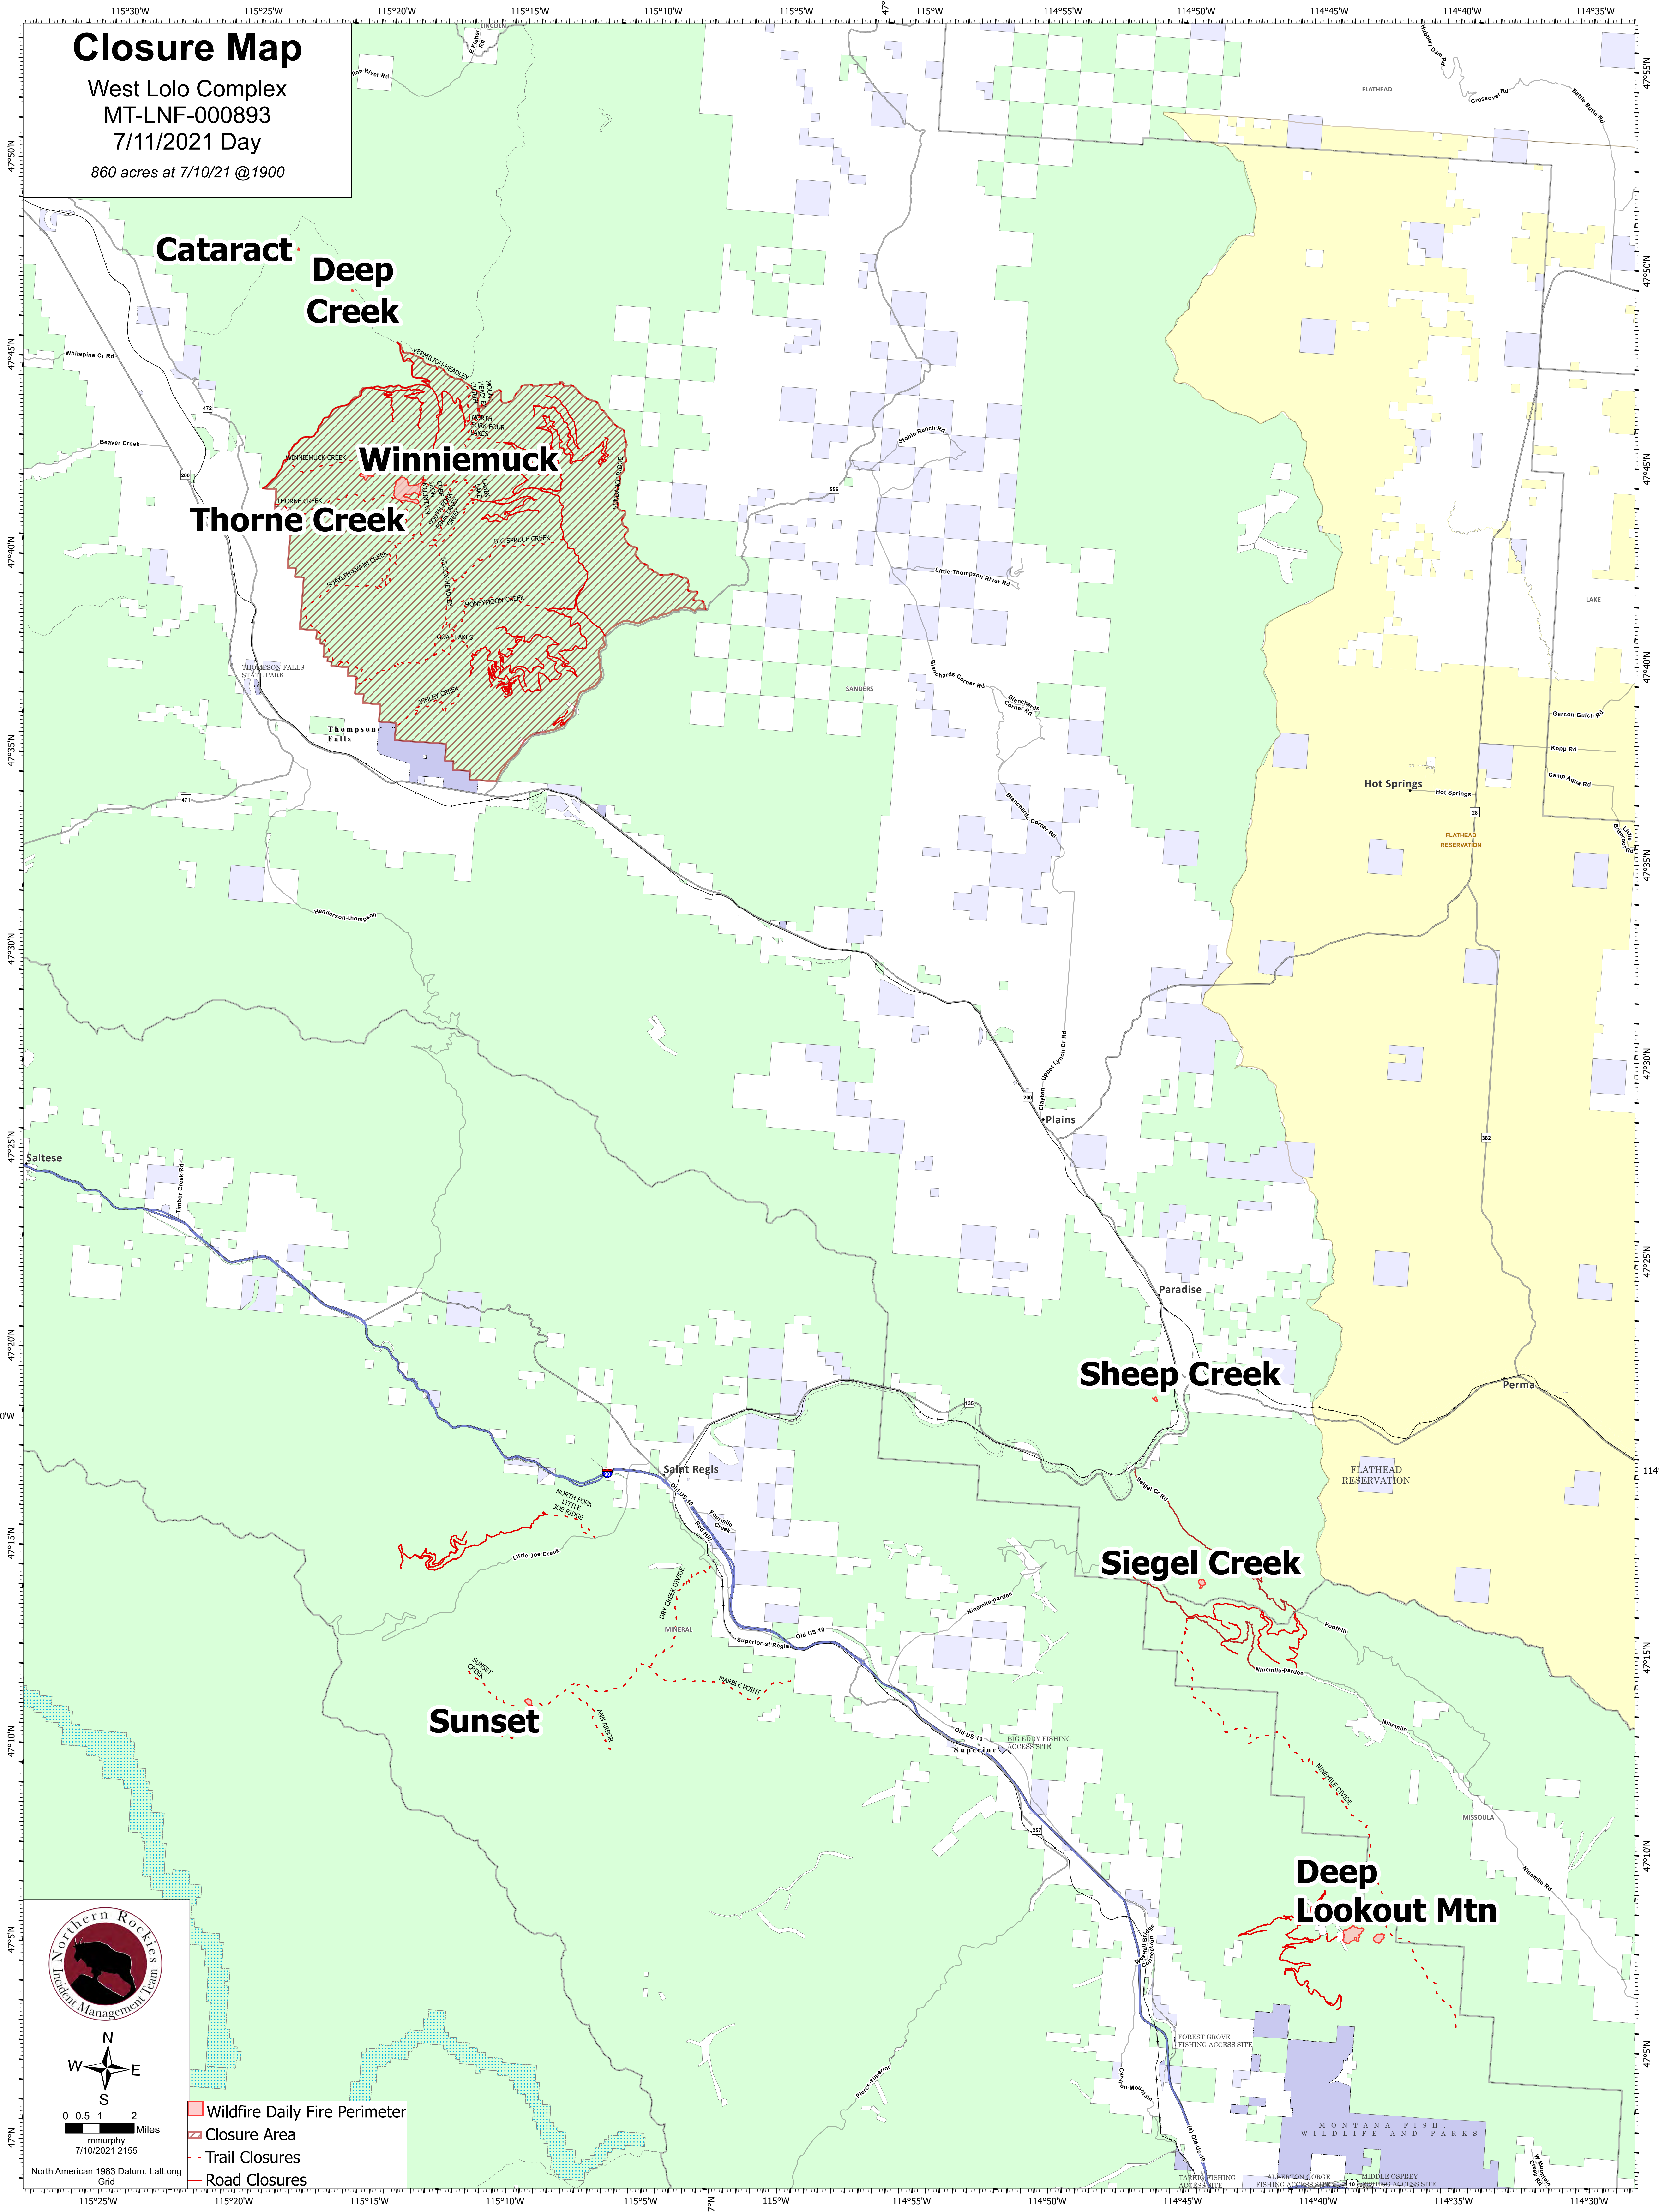

Closure Map

West Lolo Complex
MT-LNF-000893
7/11/2021 Day
860 acres at 7/10/21 @1900

N
W
E
S

0 0.5 1 2 Miles

7/10/2021 2155

North American 1983 Datum, Lat/Long Grid

- Wildfire Daily Fire Perimeter
- Closure Area
- Trail Closures
- Road Closures