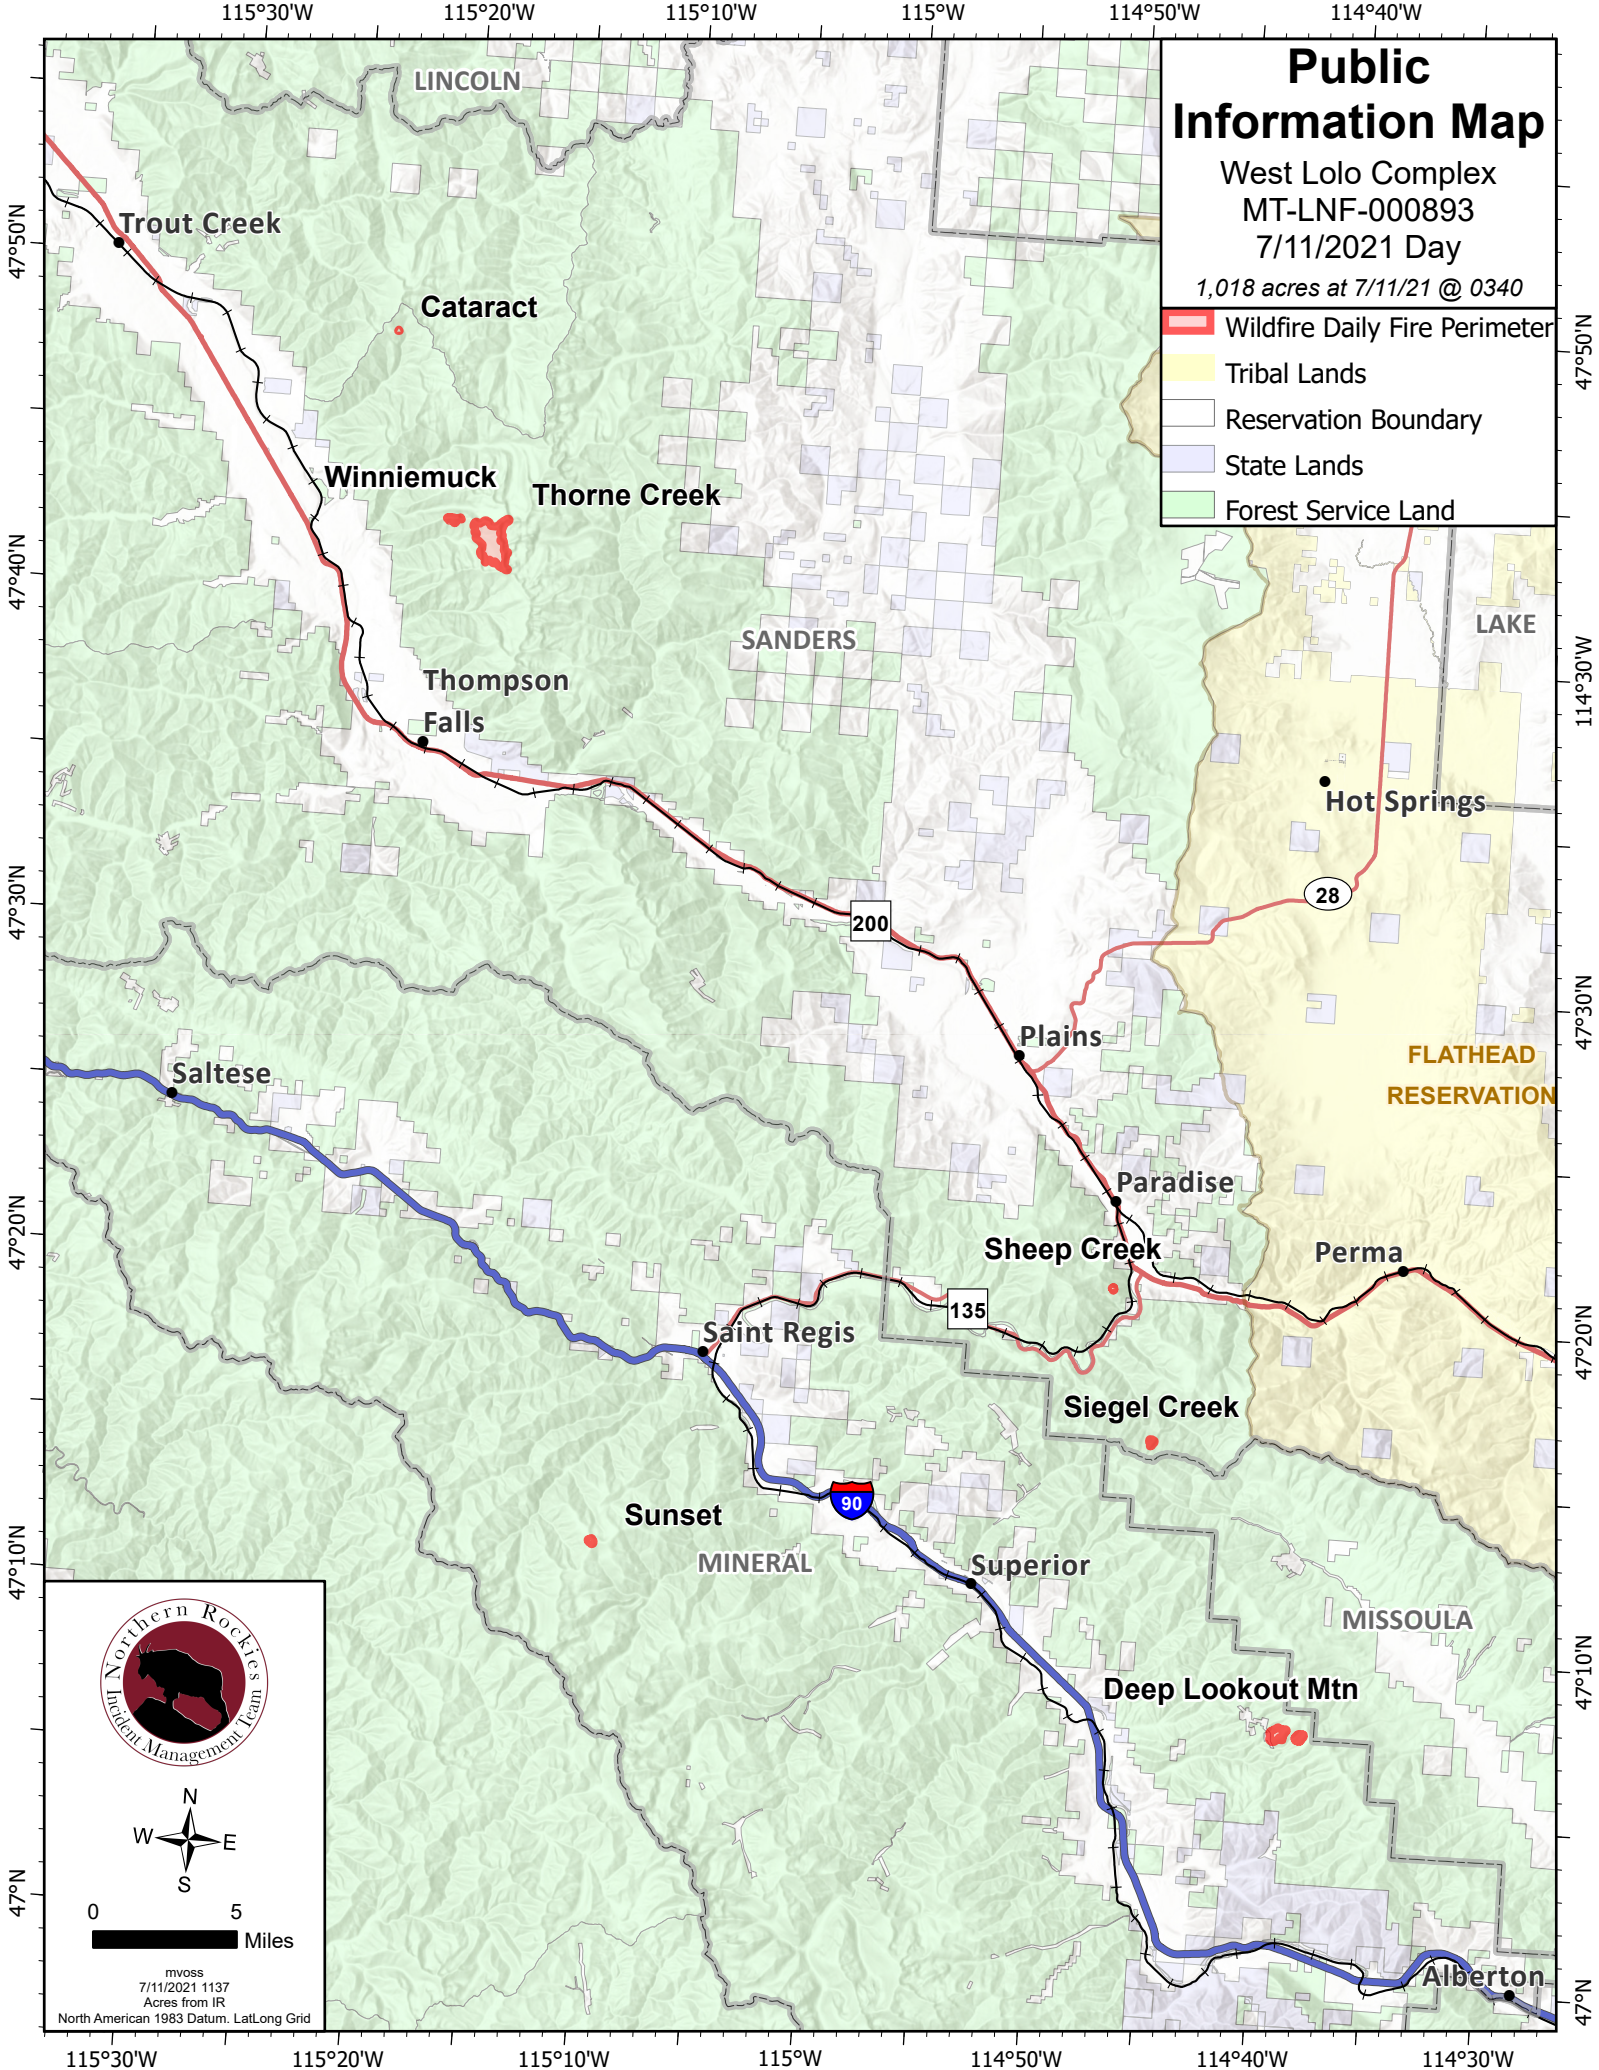

Public Information Map

West Lolo Complex
MT-LNF-000893
7/11/2021 Day

1,018 acres at 7/11/21 @ 0340

- Wildfire Daily Fire Perimeter
- Tribal Lands
- Reservation Boundary
- State Lands
- Forest Service Land

0 5 Miles

mvoss
7/11/2021 1137
Acres from IR
North American 1983 Datum, LatLong Grid