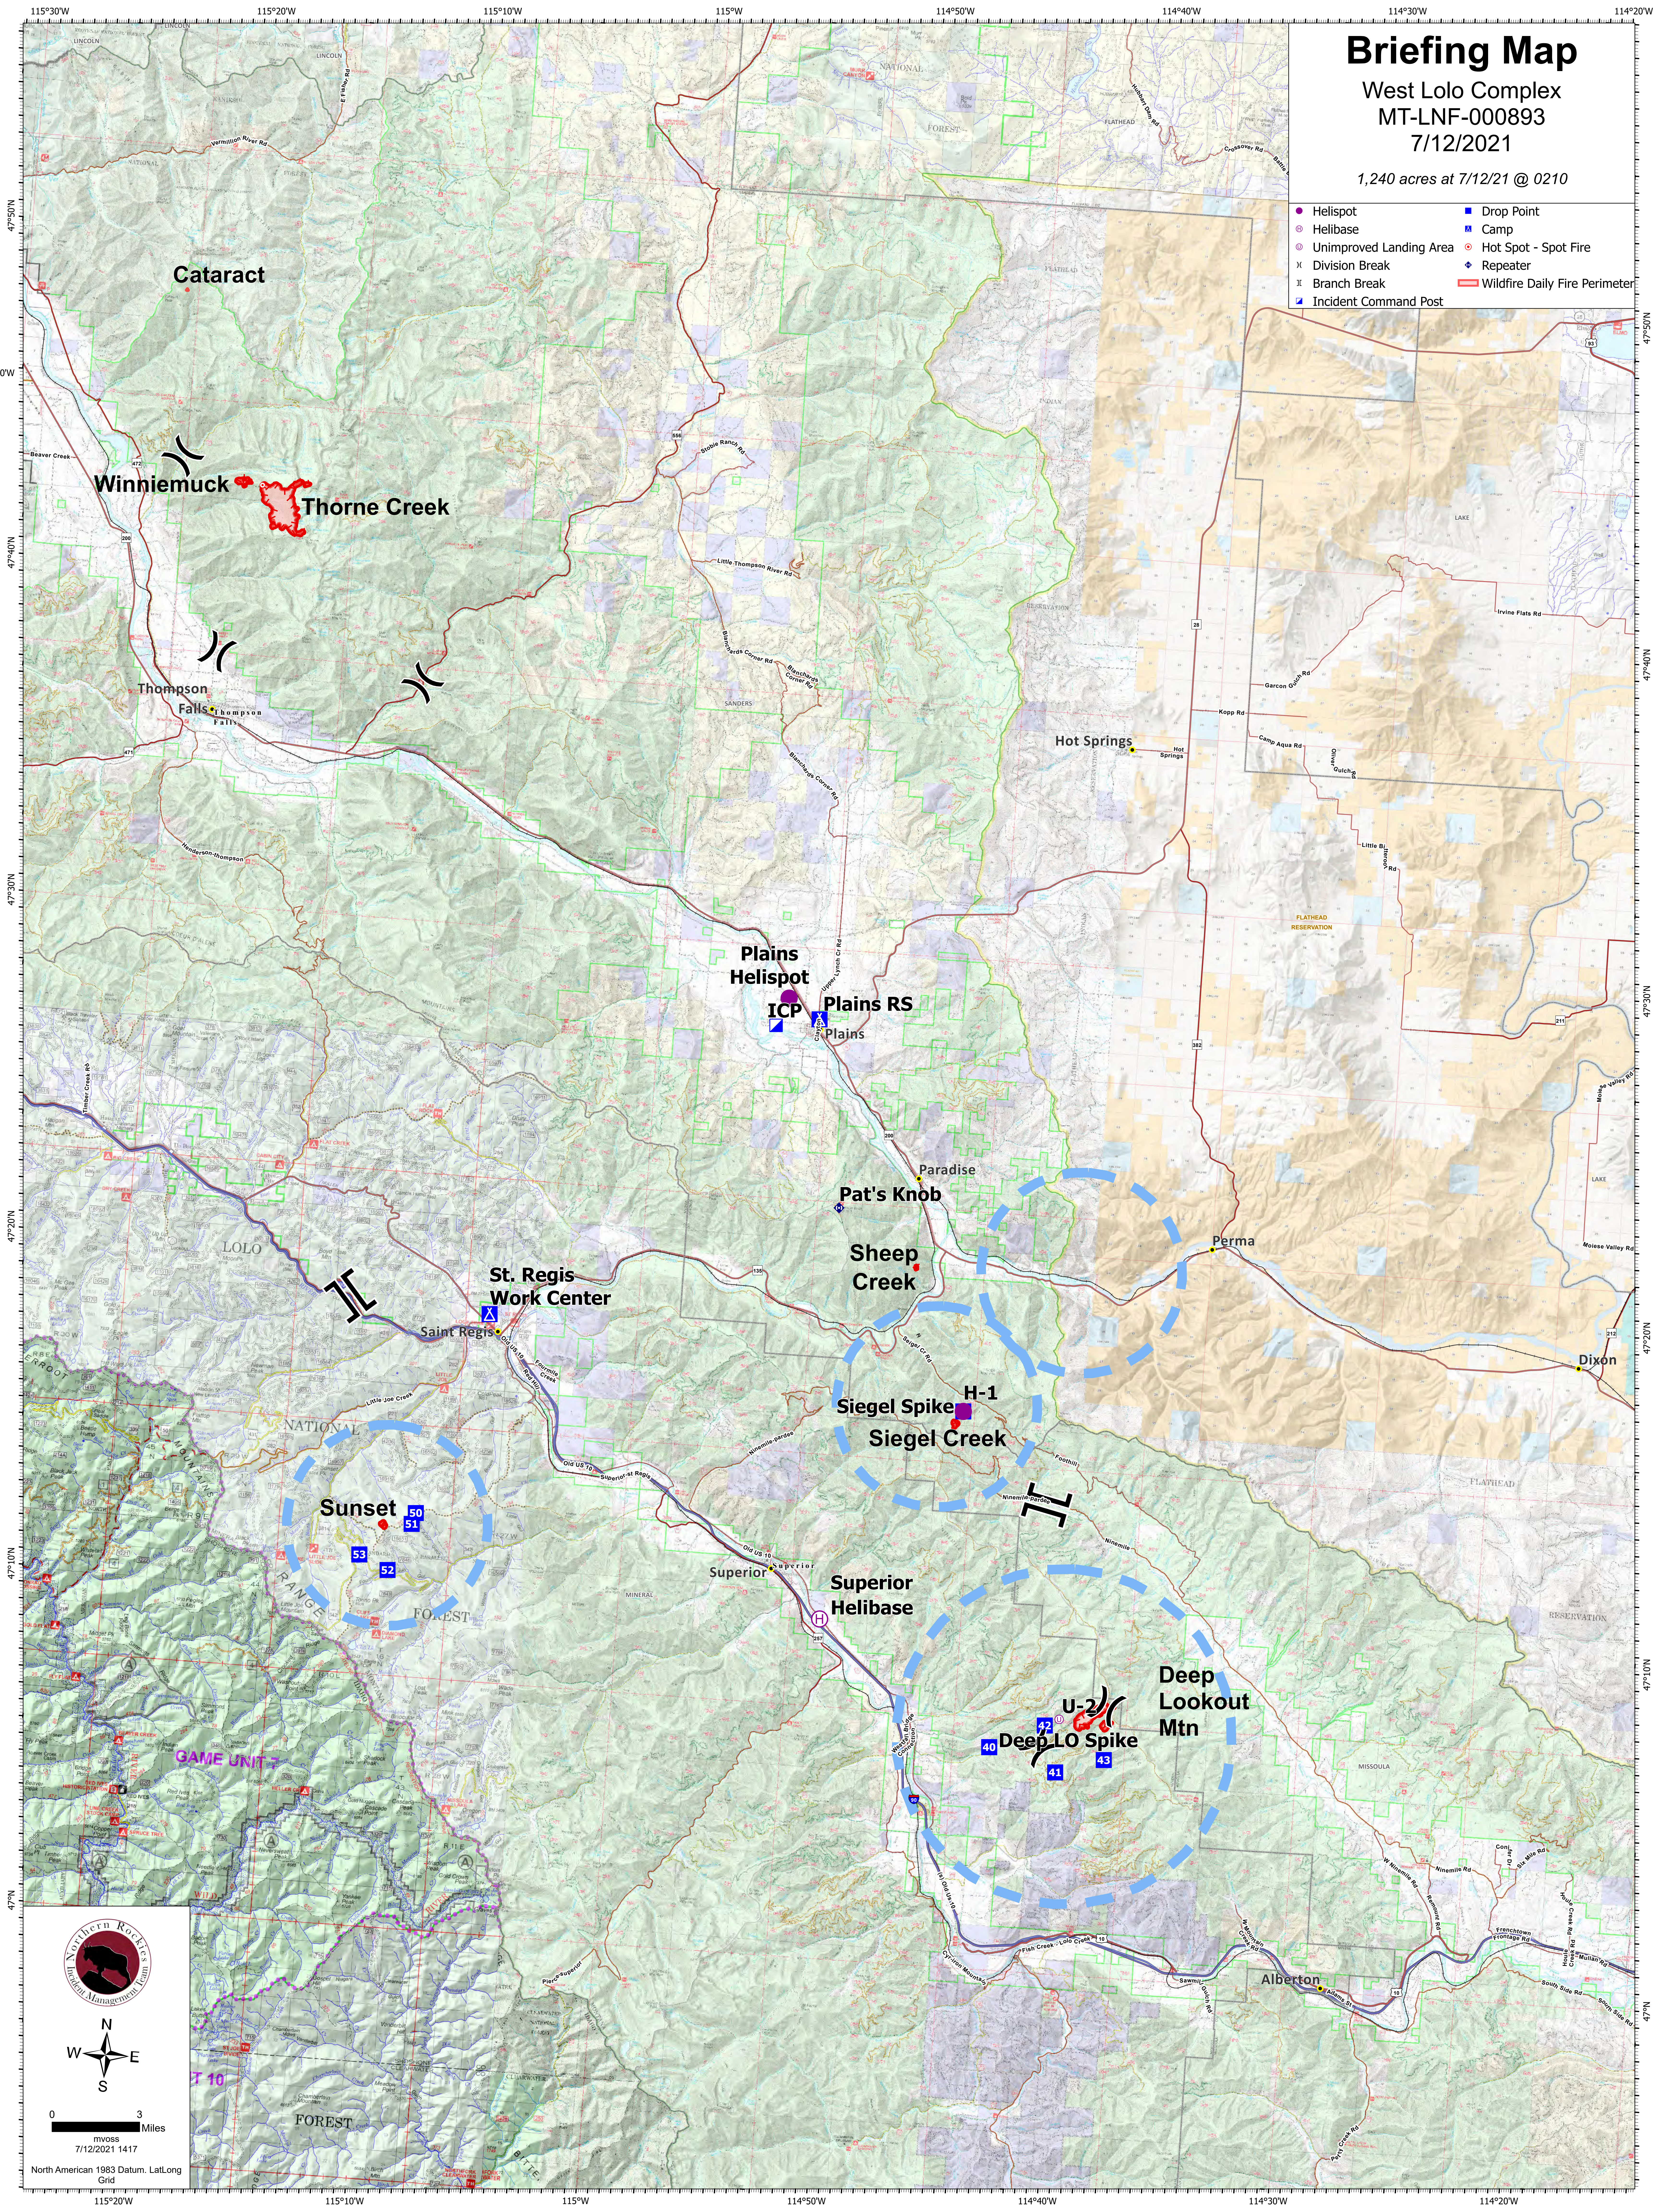

Briefing Map

West Lolo Complex
MT-LNF-000893
7/12/2021

1,240 acres at 7/12/21 @ 0210

- Helispot
- Helibase
- Unimproved Landing Area
- × Division Break
- × Branch Break
- Incident Command Post
- Drop Point
- Camp
- Hot Spot - Spot Fire
- ◆ Repeater
- ▭ Wildfire Daily Fire Perimeter

0 3 Miles
7/12/2021 1417
North American 1983 Datum, Lat/Long Grid