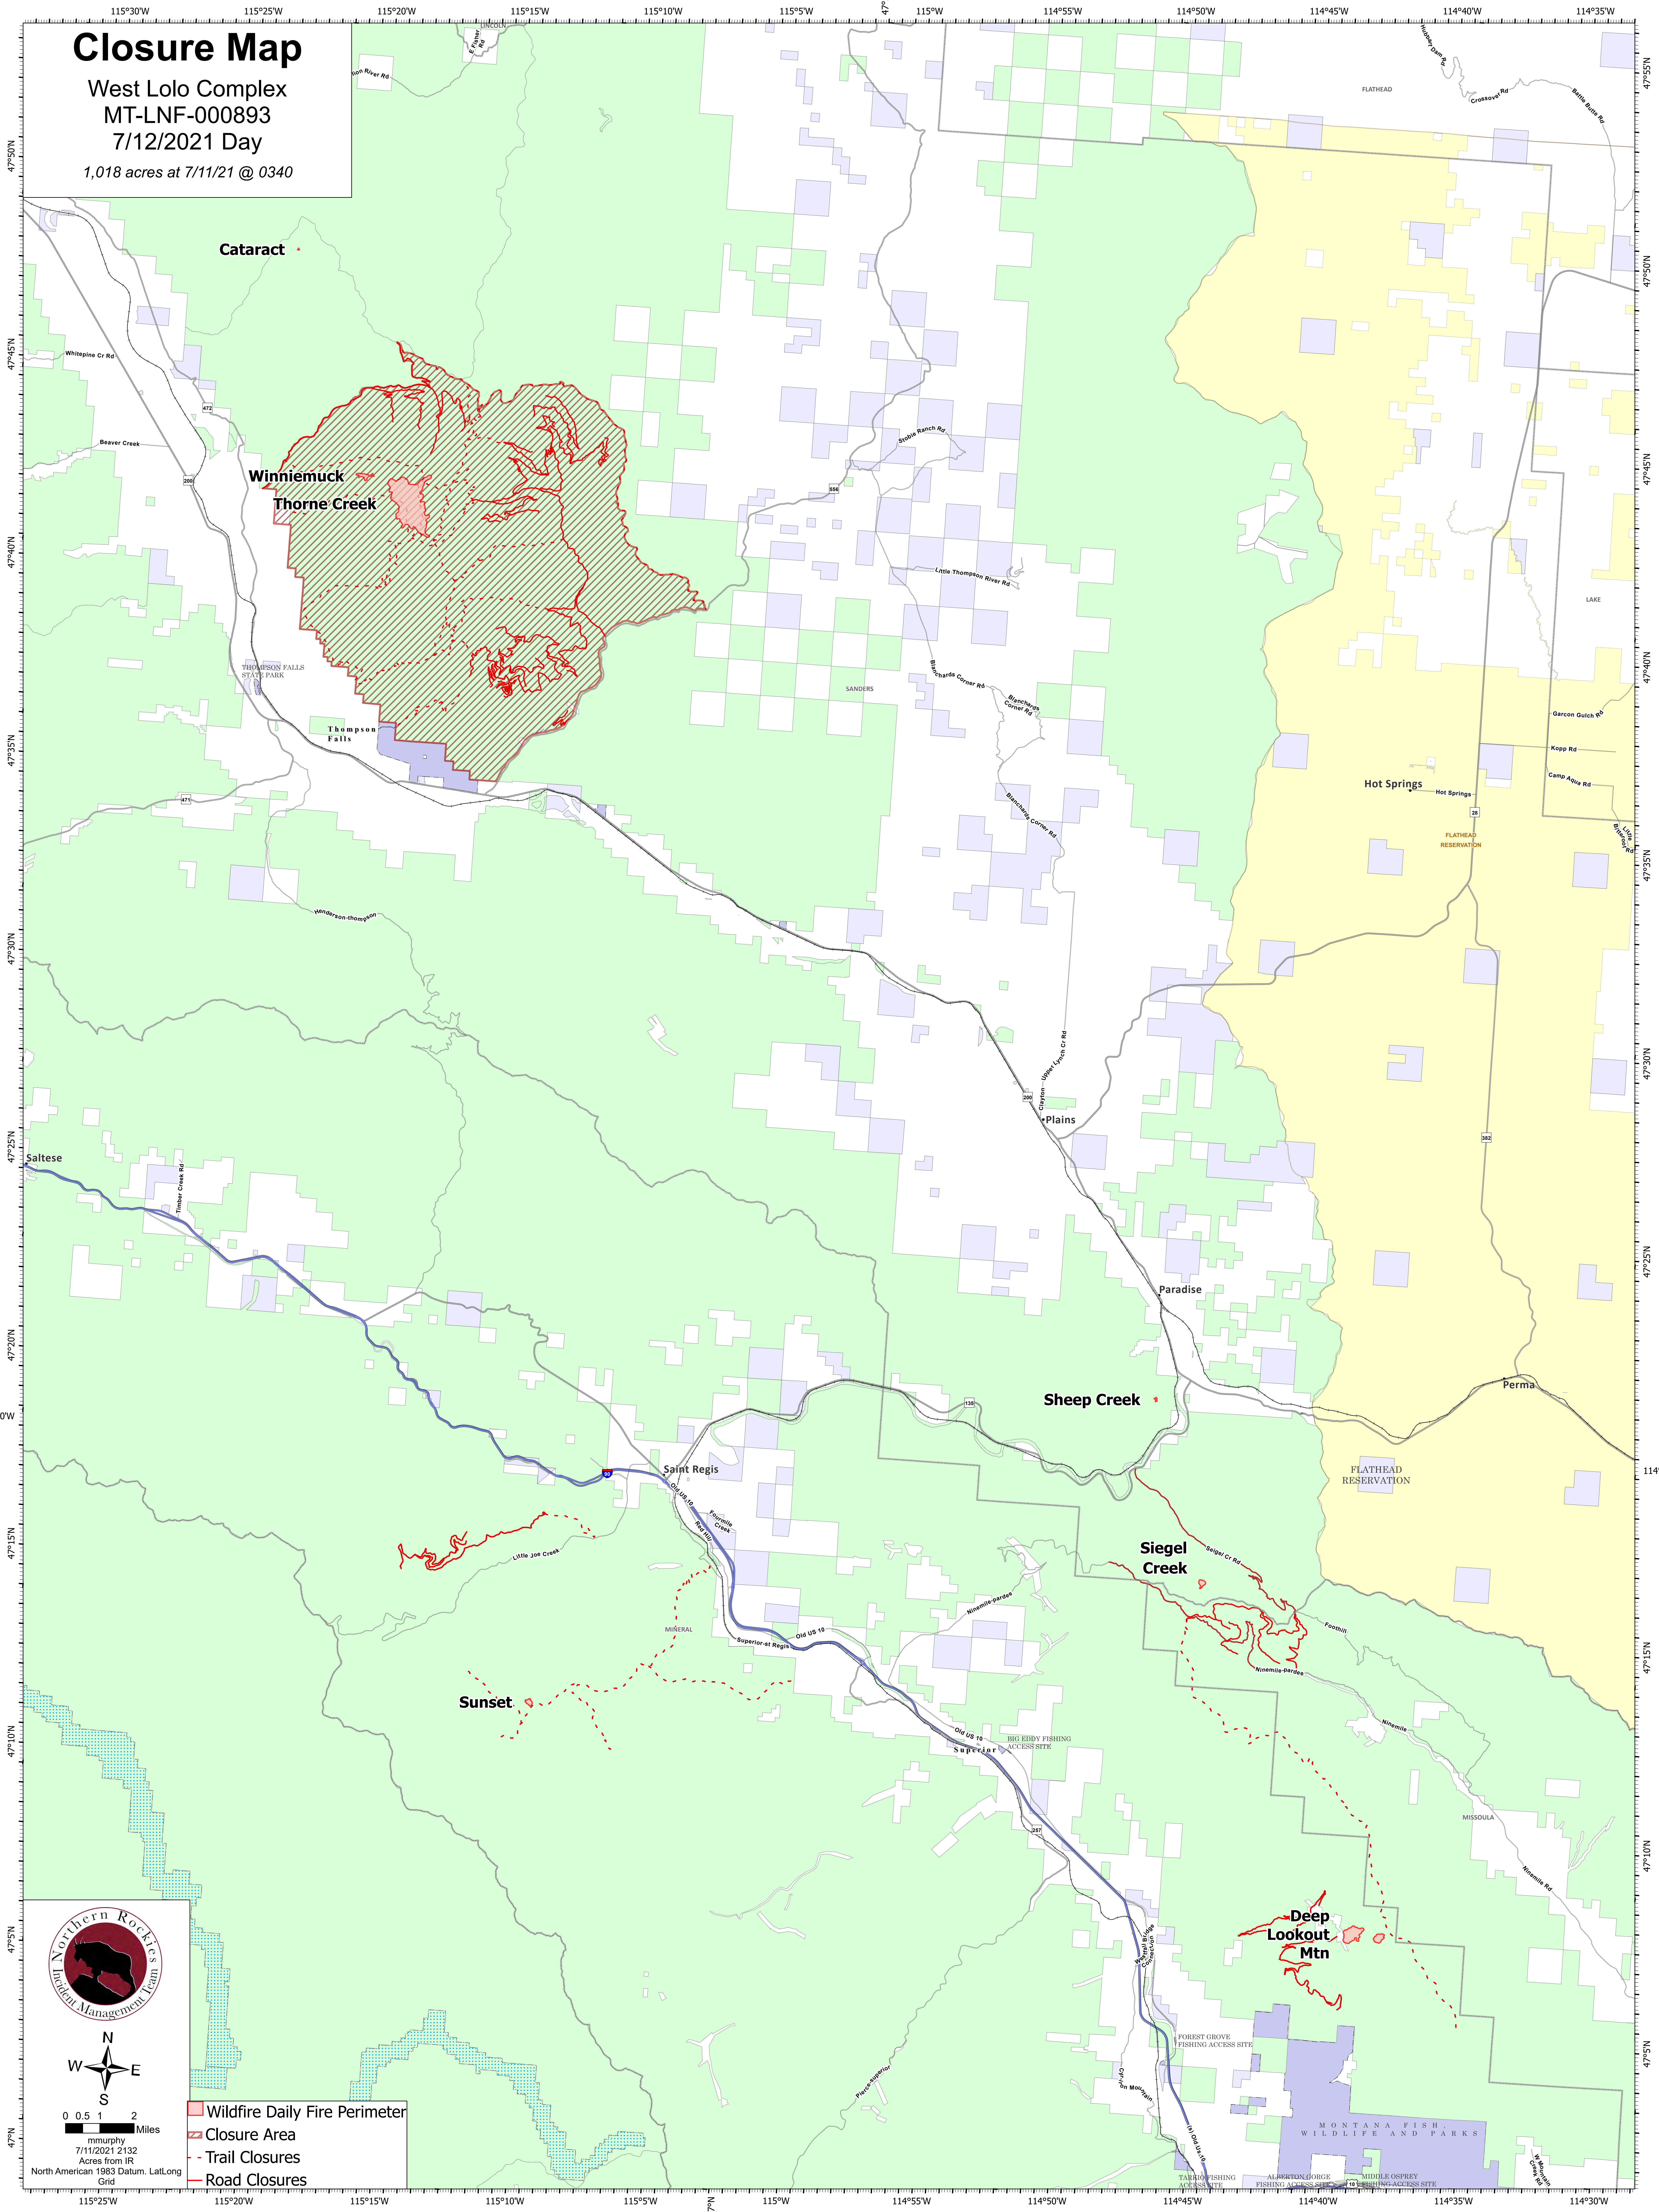

Closure Map

West Lolo Complex
MT-LNF-000893
7/12/2021 Day
1,018 acres at 7/11/21 @ 0340

- Wildfire Daily Fire Perimeter
- Closure Area
- Trail Closures
- Road Closures

mmurphy
7/11/2021 2:13Z
Acres from IR
North American 1983 Datum, Lat/Long
Grid