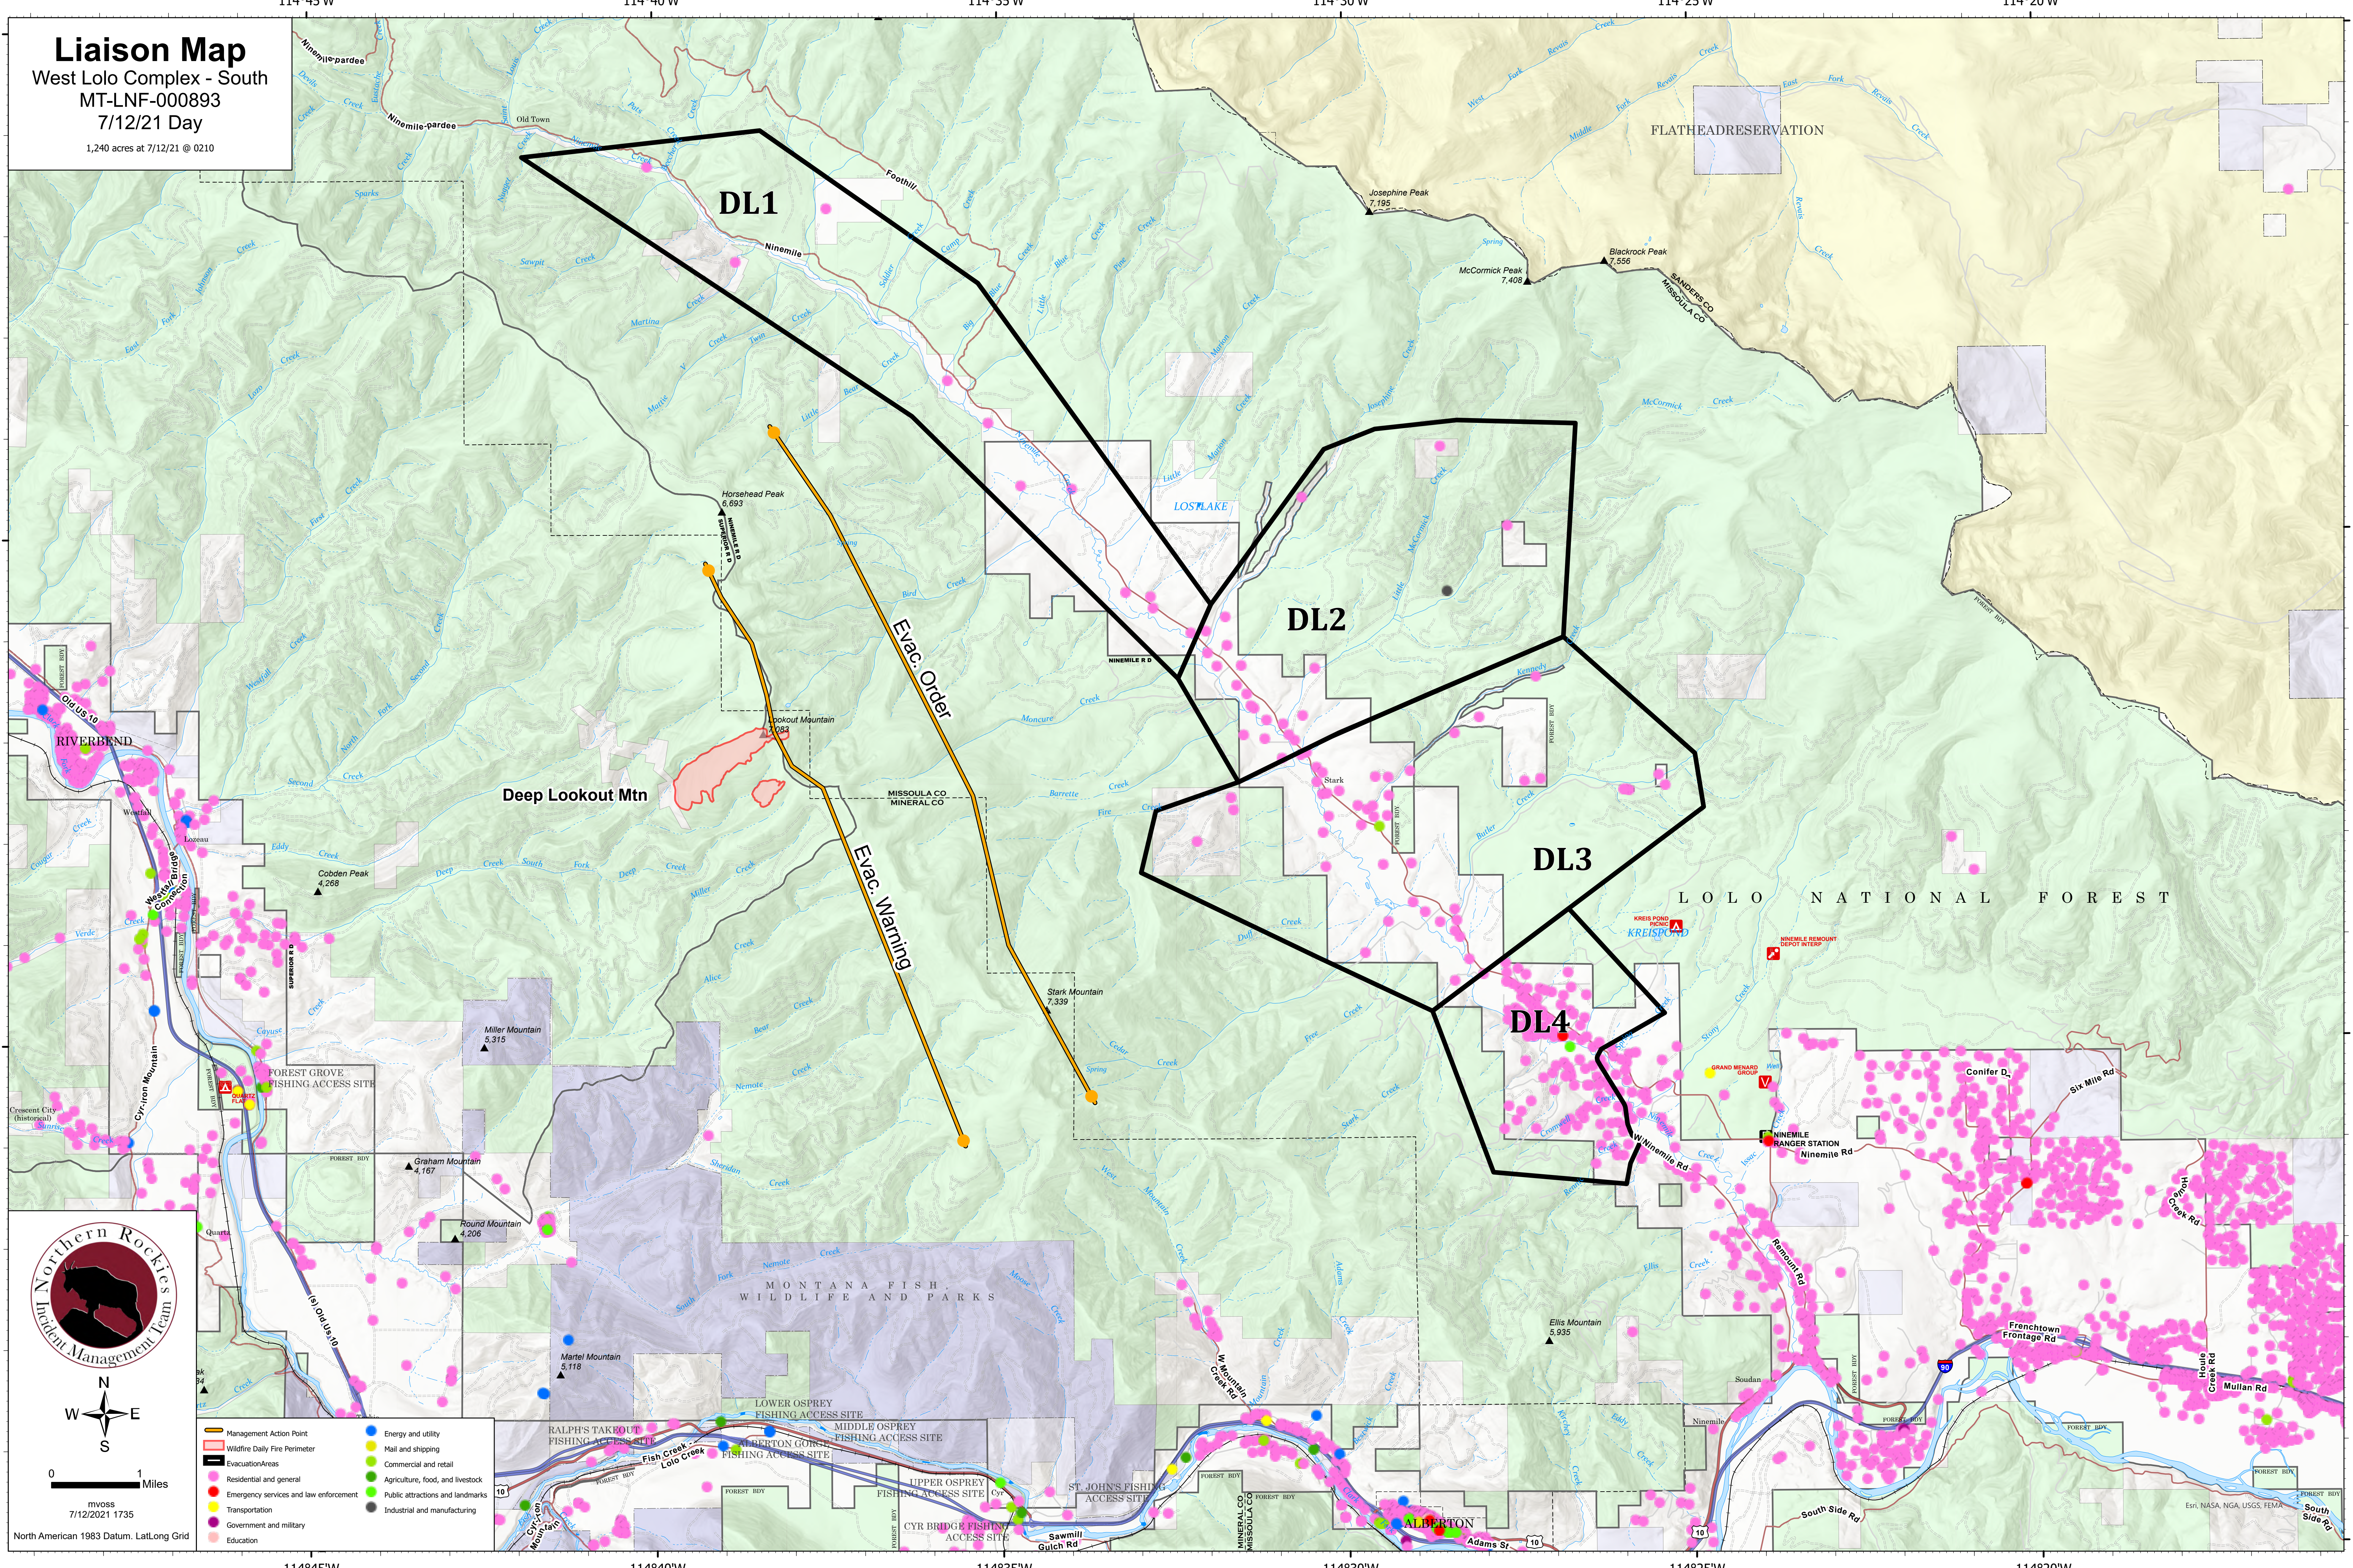

Liaison Map
 West Lolo Complex - South
 MT-LNF-000893
 7/12/21 Day
 1,240 acres at 7/12/21 @ 0210

0 1 Miles

mvoss
 7/12/2021 1735
 North American 1983 Datum, Lat/Long Grid

- Management Action Point
- Wildfire Daily Fire Perimeter
- Evacuation Areas
- Residential and general
- Emergency services and law enforcement
- Government and military
- Education
- Energy and utility
- Mail and shipping
- Commercial and retail
- Agriculture, food, and livestock
- Public attractions and landmarks
- Industrial and manufacturing

114°45'W 114°40'W 114°35'W 114°30'W 114°25'W 114°20'W

47°5'N

47°10'N

47°15'N

47°5'N

47°10'N

47°15'N