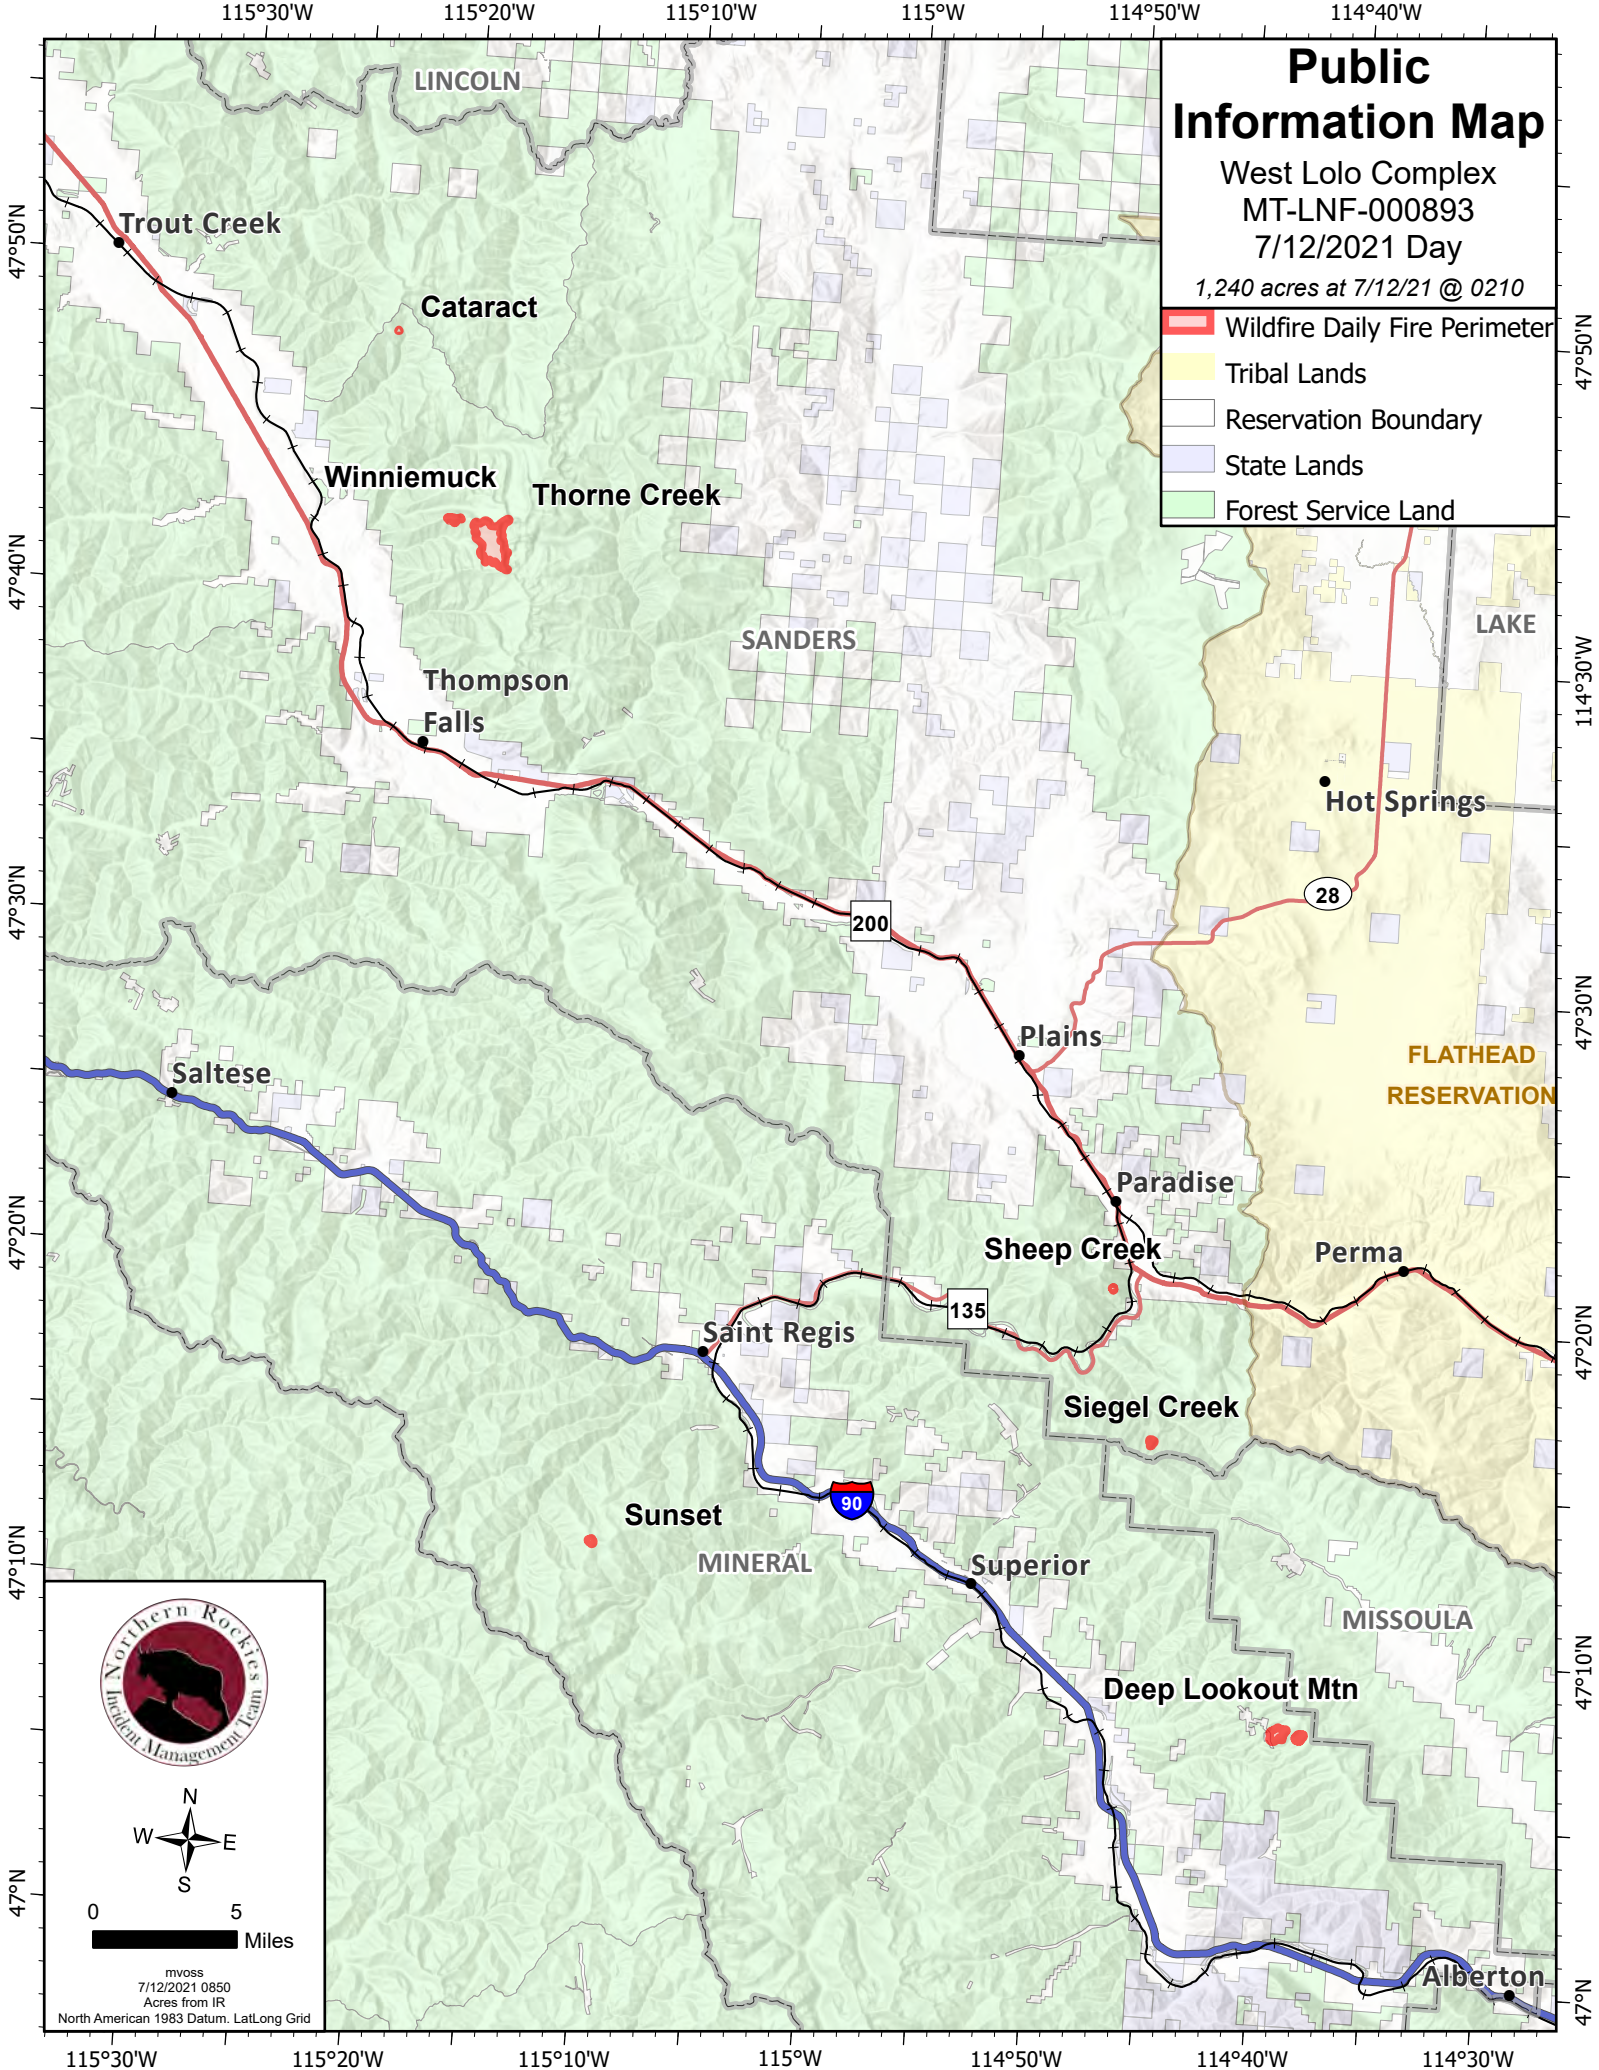

Public Information Map

West Lolo Complex
MT-LNF-000893
7/12/2021 Day

1,240 acres at 7/12/21 @ 0210

-  Wildfire Daily Fire Perimeter
-  Tribal Lands
-  Reservation Boundary
-  State Lands
-  Forest Service Land

0 5 Miles

mvoss
7/12/2021 0850
Acres from IR
North American 1983 Datum, LatLong Grid