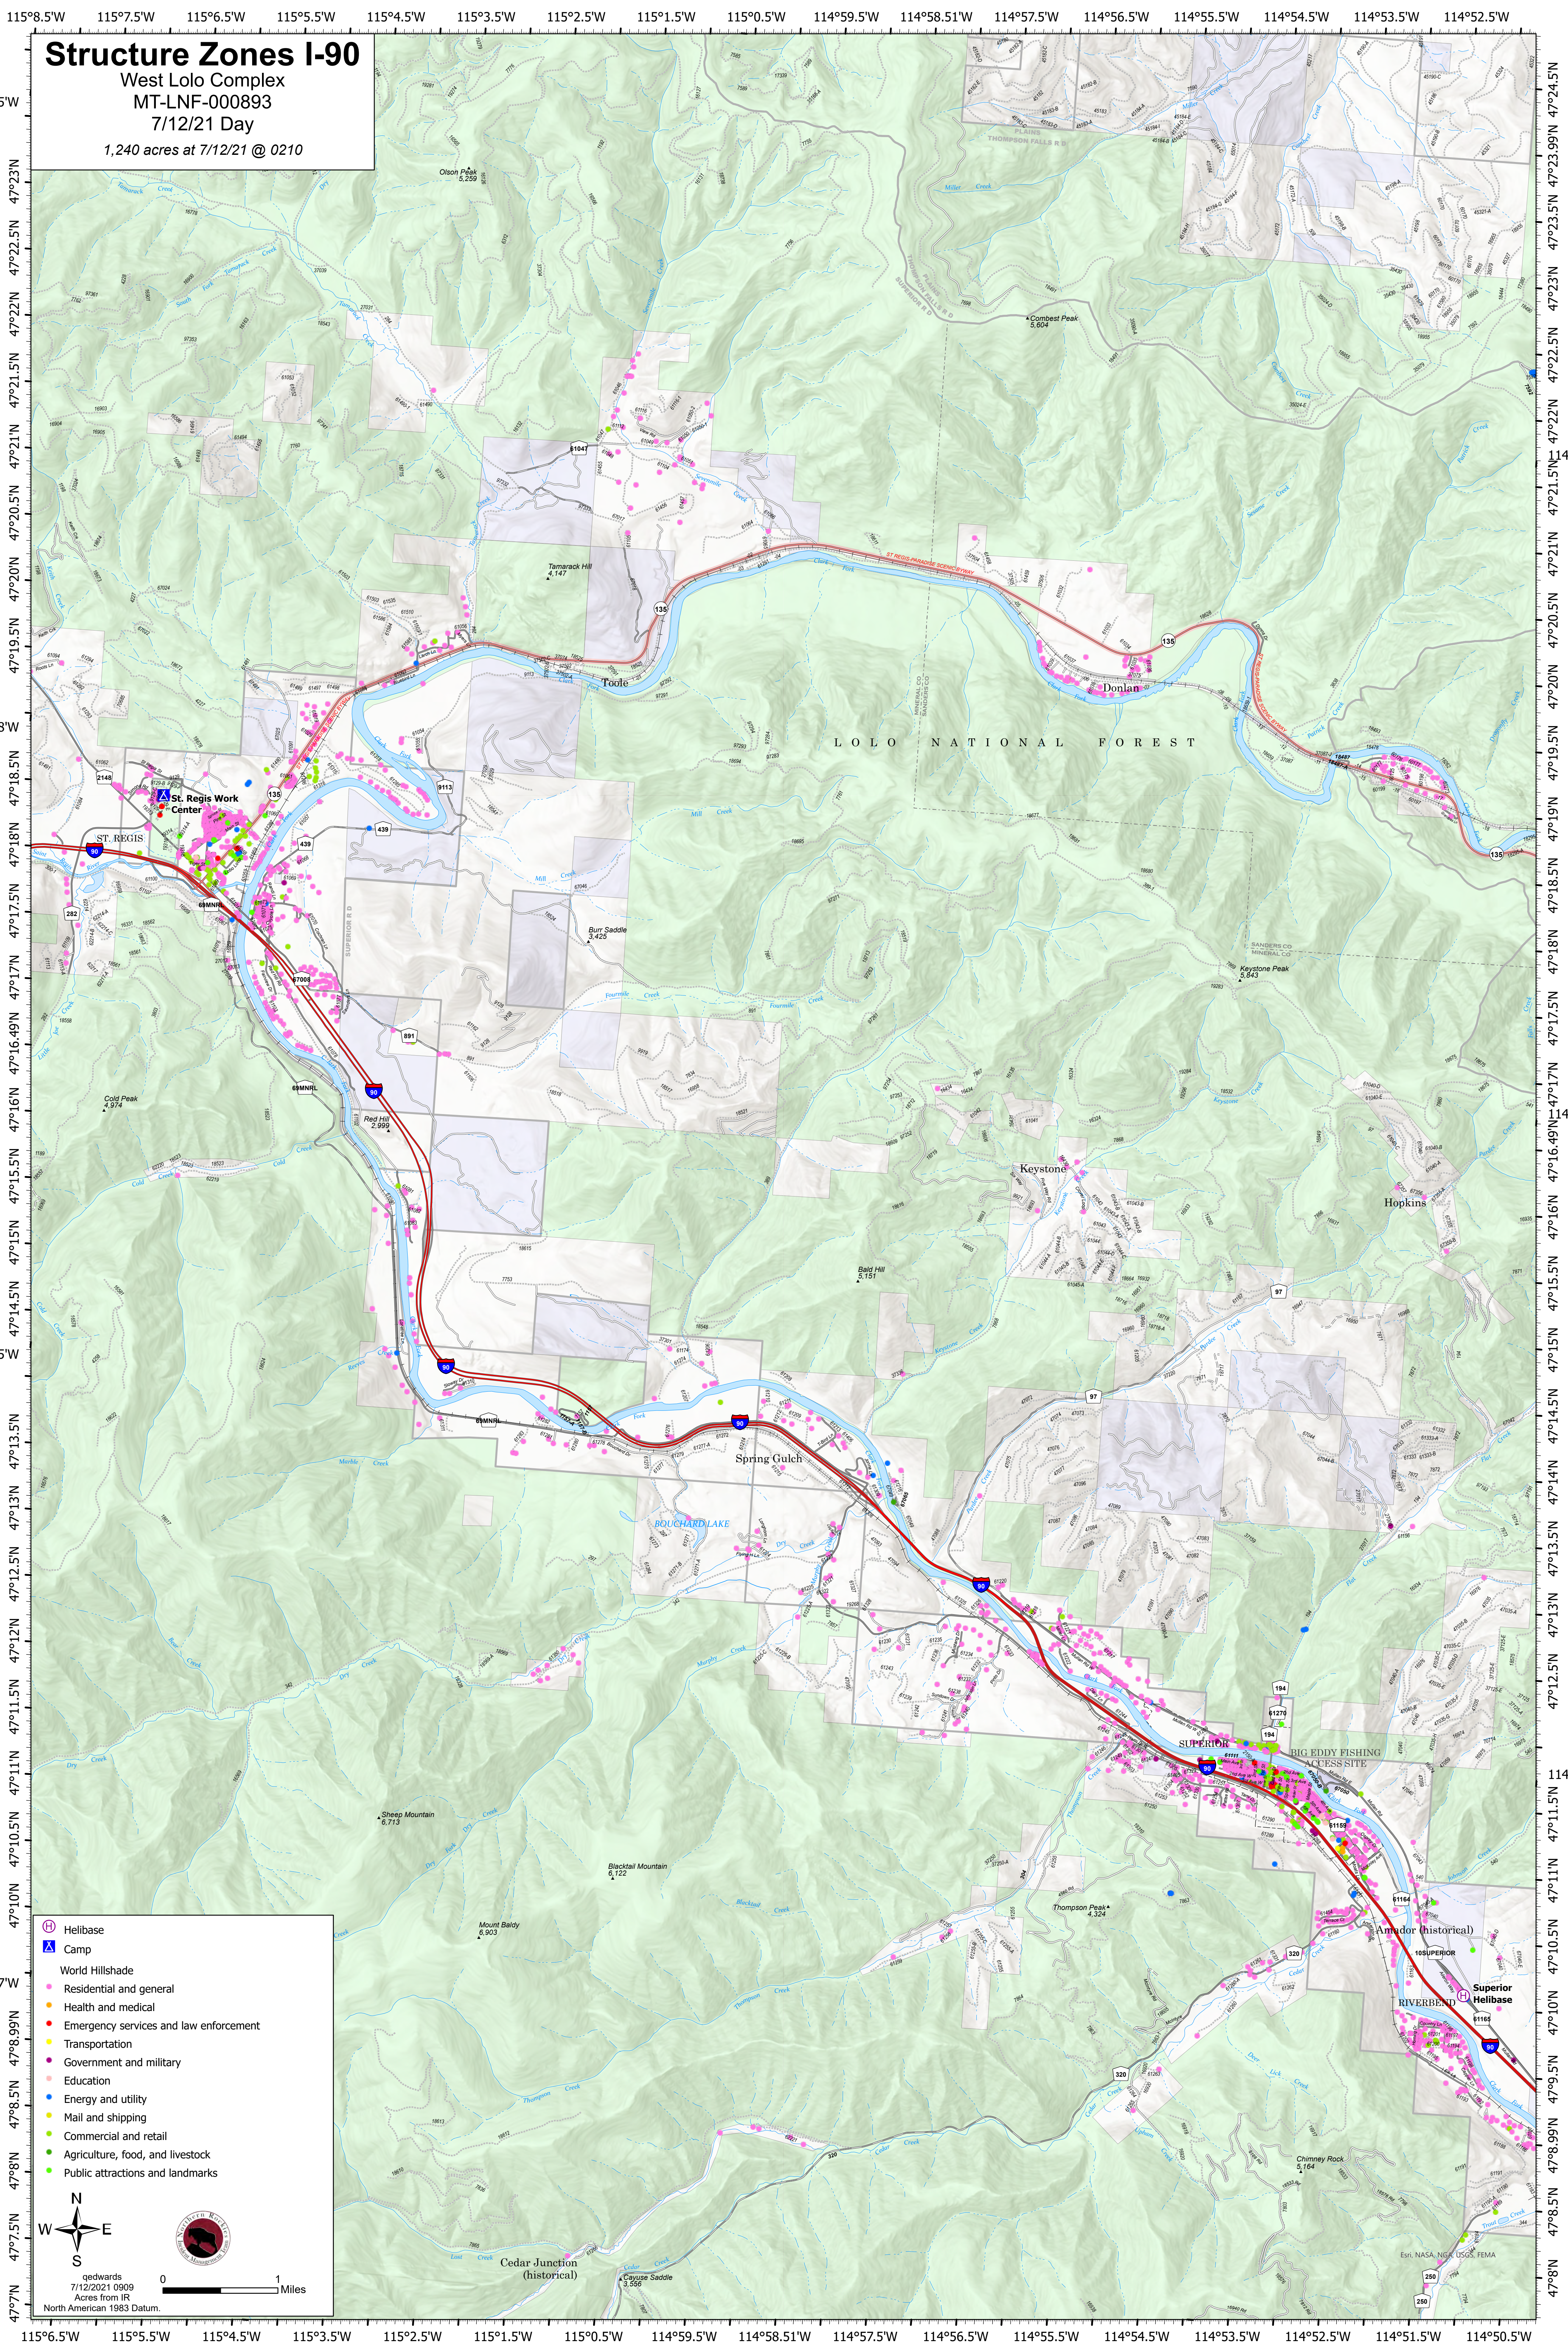

Structure Zones I-90

West Lolo Complex

MT-LNF-000893

7/12/21 Day

1,240 acres at 7/12/21 @ 0210

- Helibase
- Camp
- World Hillshade
- Residential and general
- Health and medical
- Emergency services and law enforcement
- Transportation
- Government and military
- Education
- Energy and utility
- Mail and shipping
- Commercial and retail
- Agriculture, food, and livestock
- Public attractions and landmarks

North Arrow

Scale: 0 to 1 Miles

Metadata:
Created: 7/12/2021 09:09
Acres from IR
North American 1983 Datum.

47°58.5'N
47°57.5'N
47°56.5'N
47°55.5'N
47°54.5'N
47°53.5'N
47°52.5'N
47°51.5'N
47°50.5'N
47°49.5'N
47°48.5'N
47°47.5'N
47°46.5'N
47°45.5'N
47°44.5'N
47°43.5'N
47°42.5'N
47°41.5'N
47°40.5'N
47°39.5'N
47°38.5'N
47°37.5'N
47°36.5'N
47°35.5'N
47°34.5'N
47°33.5'N
47°32.5'N
47°31.5'N
47°30.5'N
47°29.5'N
47°28.5'N
47°27.5'N
47°26.5'N
47°25.5'N
47°24.5'N
47°23.5'N
47°22.5'N
47°21.5'N
47°20.5'N
47°19.5'N
47°18.5'N
47°17.5'N
47°16.5'N
47°15.5'N
47°14.5'N
47°13.5'N
47°12.5'N
47°11.5'N
47°10.5'N
47°9.5'N
47°8.5'N
47°7.5'N

114°58.5'W
114°57.5'W
114°56.5'W
114°55.5'W
114°54.5'W
114°53.5'W
114°52.5'W
114°51.5'W
114°50.5'W