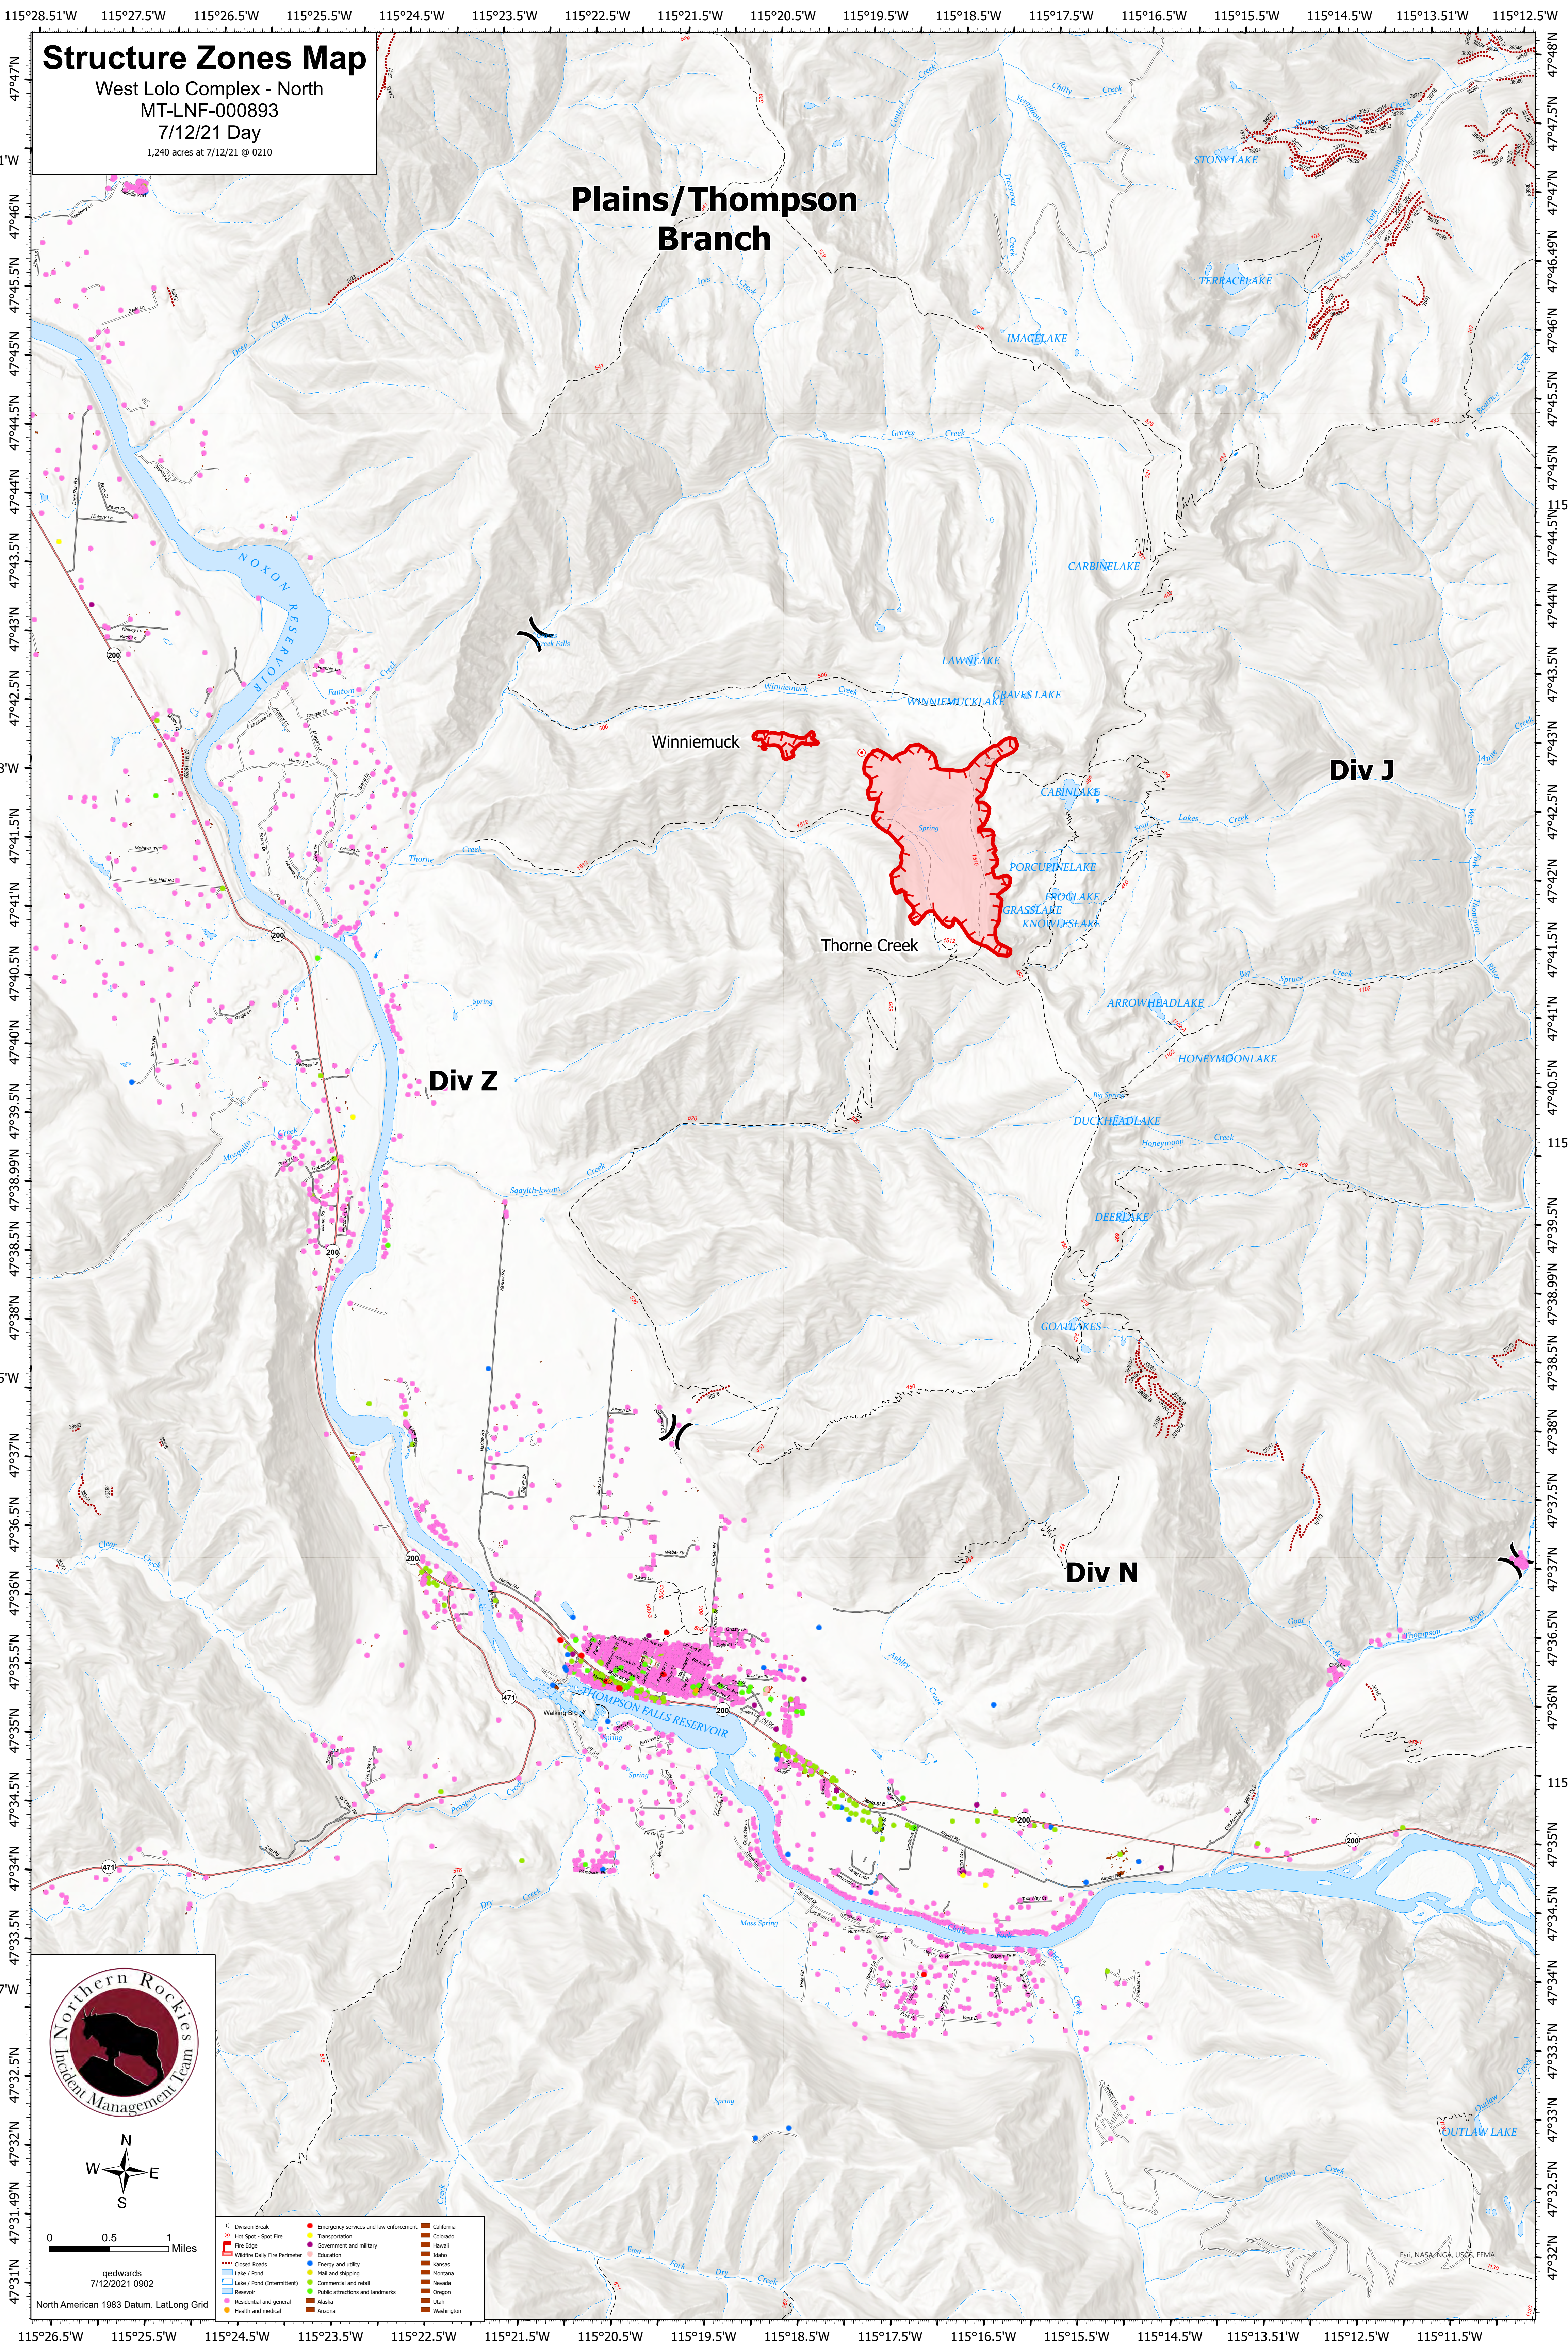

Structure Zones Map

West Lolo Complex - North
MT-LNF-000893
7/12/21 Day
1,240 acres at 7/12/21 @ 0210

Plains/Thompson Branch

Div Z

Div J

Div N

0 0.5 1 Miles
qedwards
7/12/2021 0902

North American 1983 Datum, LatLong Grid