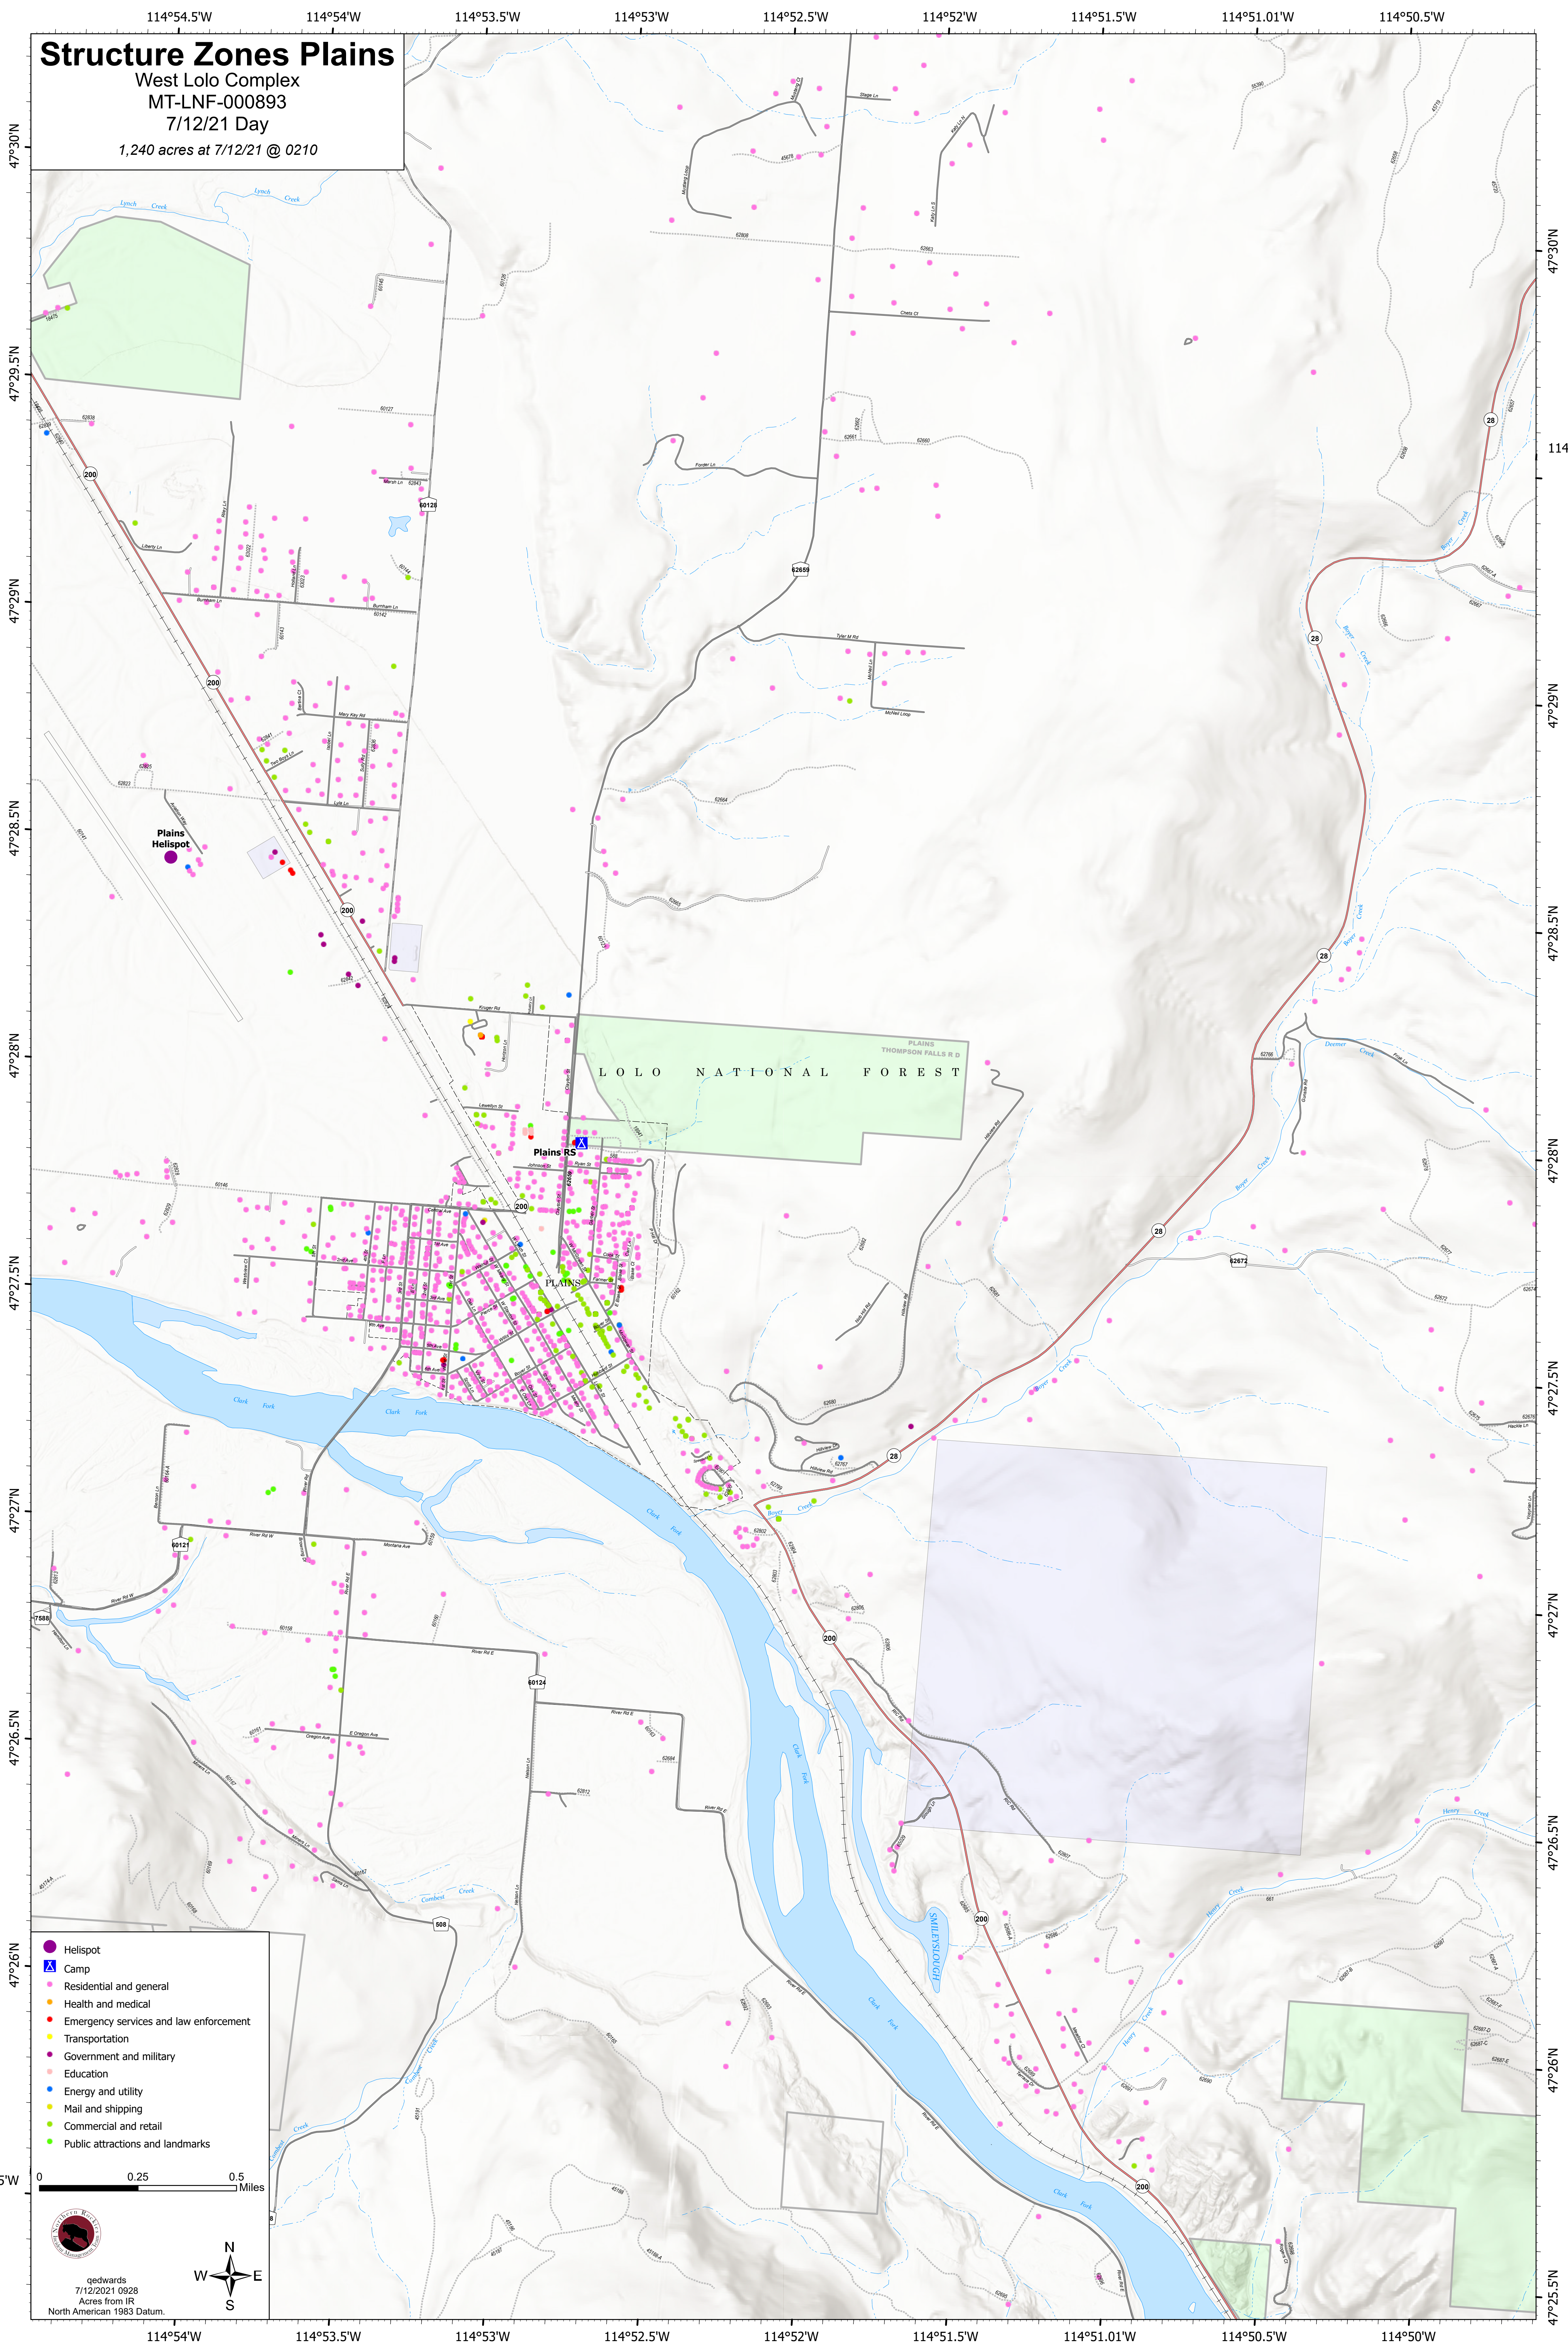

Structure Zones Plains

West Lolo Complex
MT-LNF-000893
7/12/21 Day
1,240 acres at 7/12/21 @ 0210

- Helispot
- ▲ Camp
- Residential and general
- Health and medical
- Emergency services and law enforcement
- Transportation
- Government and military
- Education
- Energy and utility
- Mail and shipping
- Commercial and retail
- Public attractions and landmarks

0 0.25 0.5 Miles

qedwards
7/12/2021 0928
Acres from IR
North American 1983 Datum.