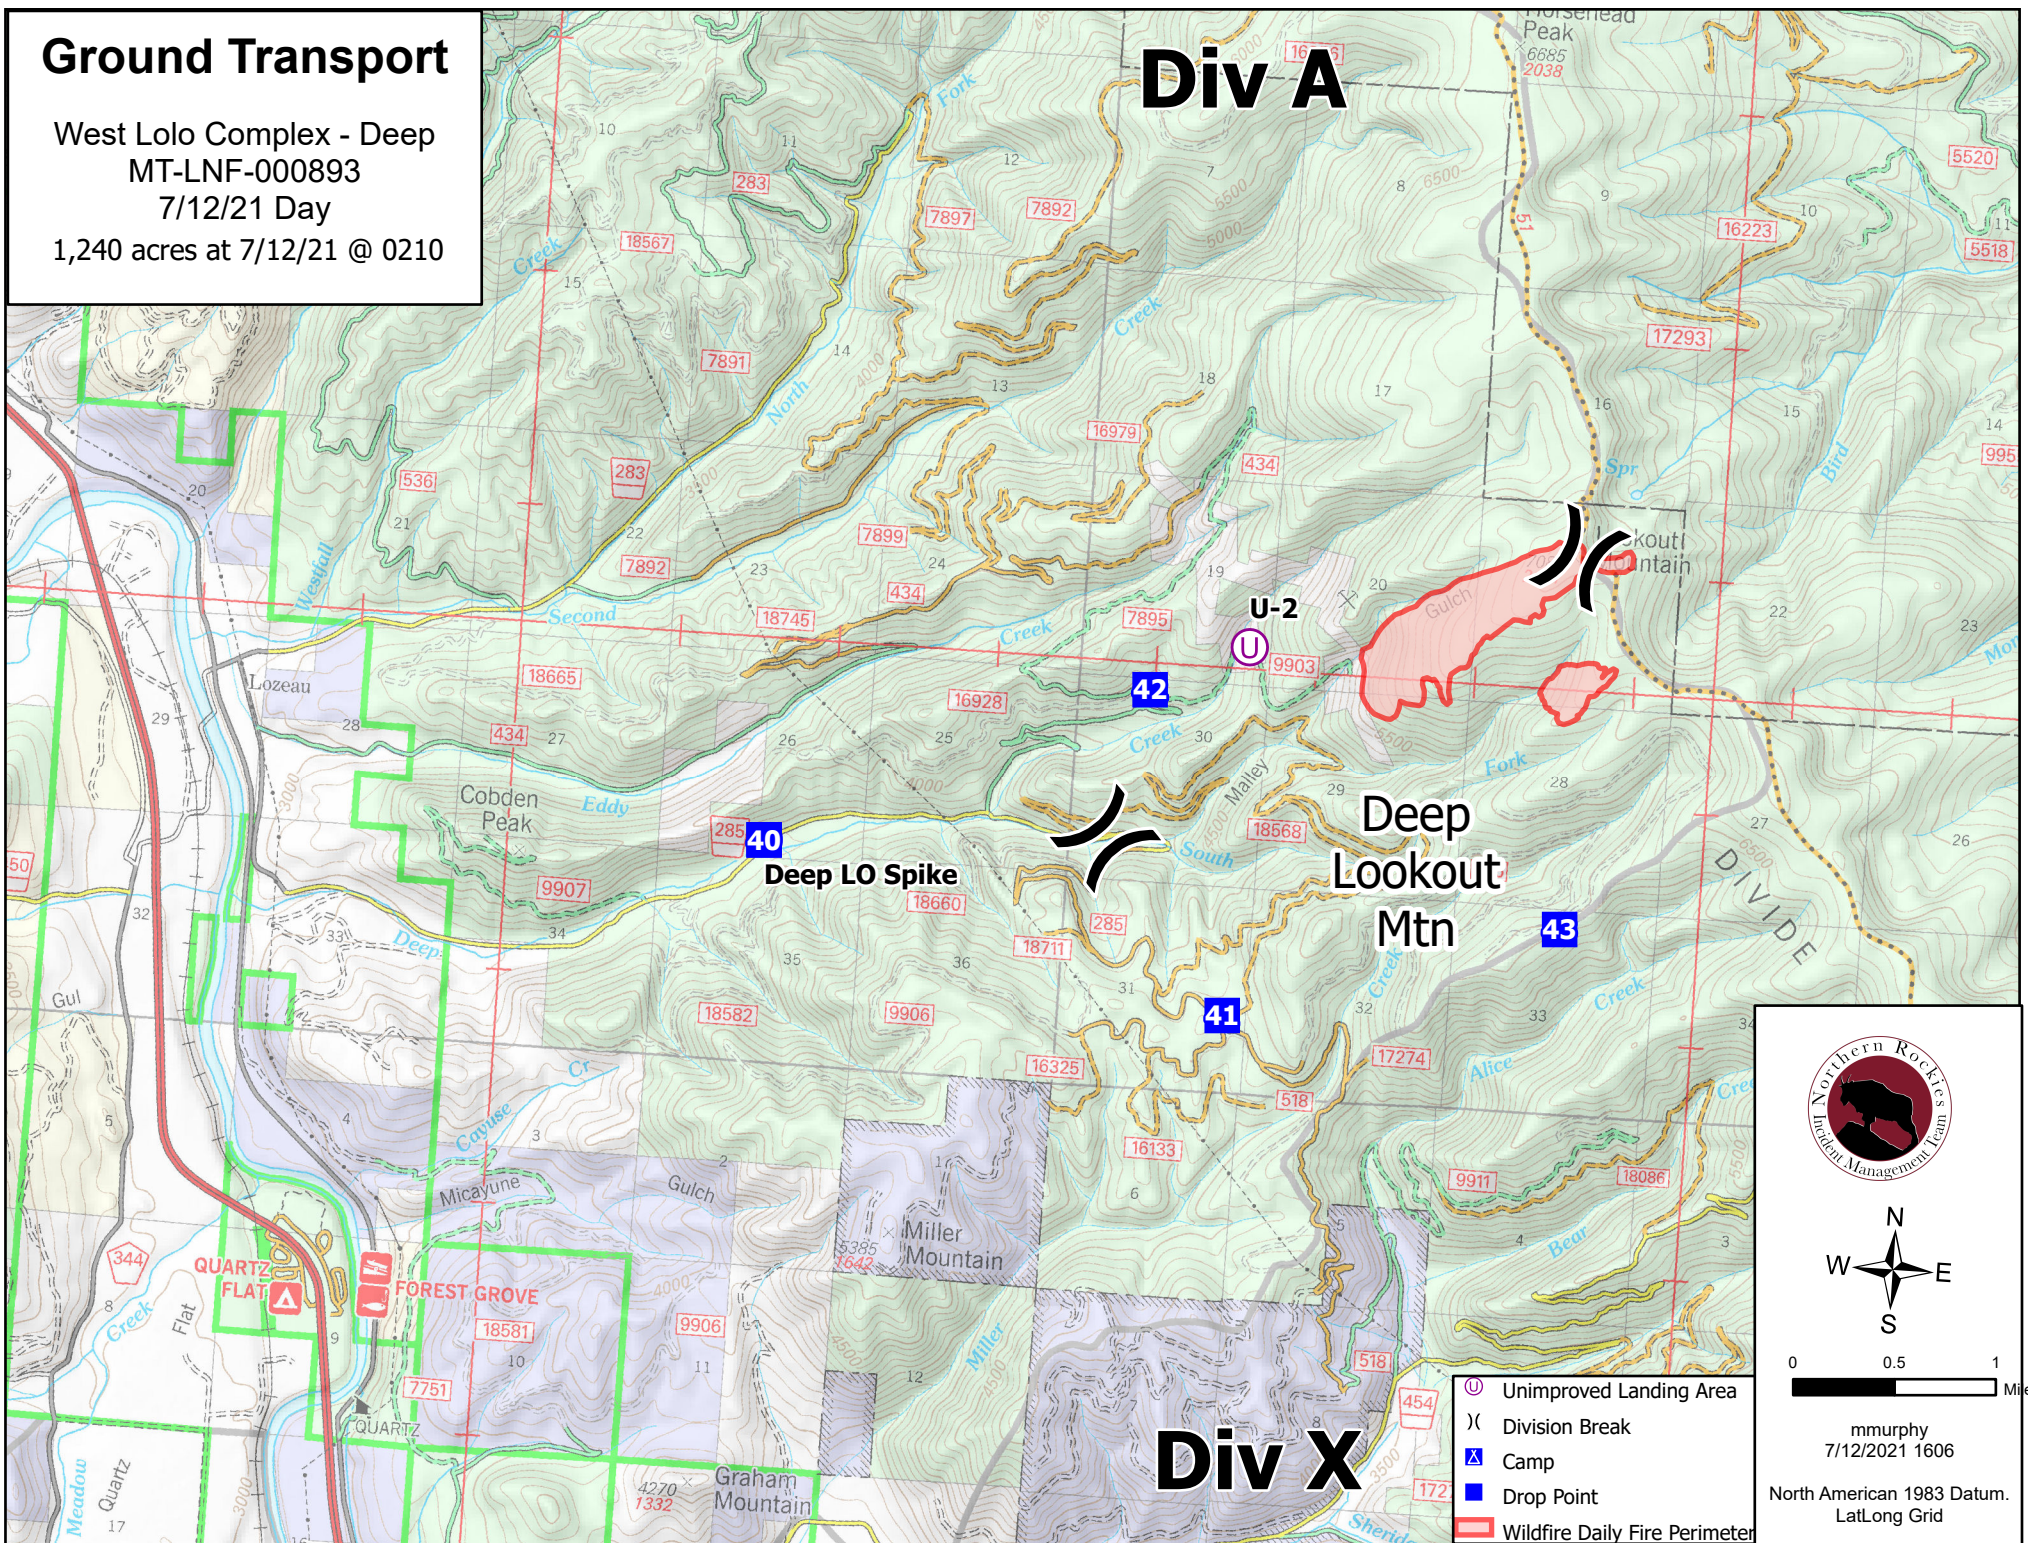

Ground Transport

West Lolo Complex - Deep
MT-LNF-000893
7/12/21 Day
1,240 acres at 7/12/21 @ 0210

Div A

Deep Lookout Mtn

Deep LO Spike

- U Unimproved Landing Area
- X Division Break
- A Camp
- Drop Point
- Wildfire Daily Fire Perimeter

Div X

mmurphy
7/12/2021 1606
North American 1983 Datum.
Lat/Long Grid