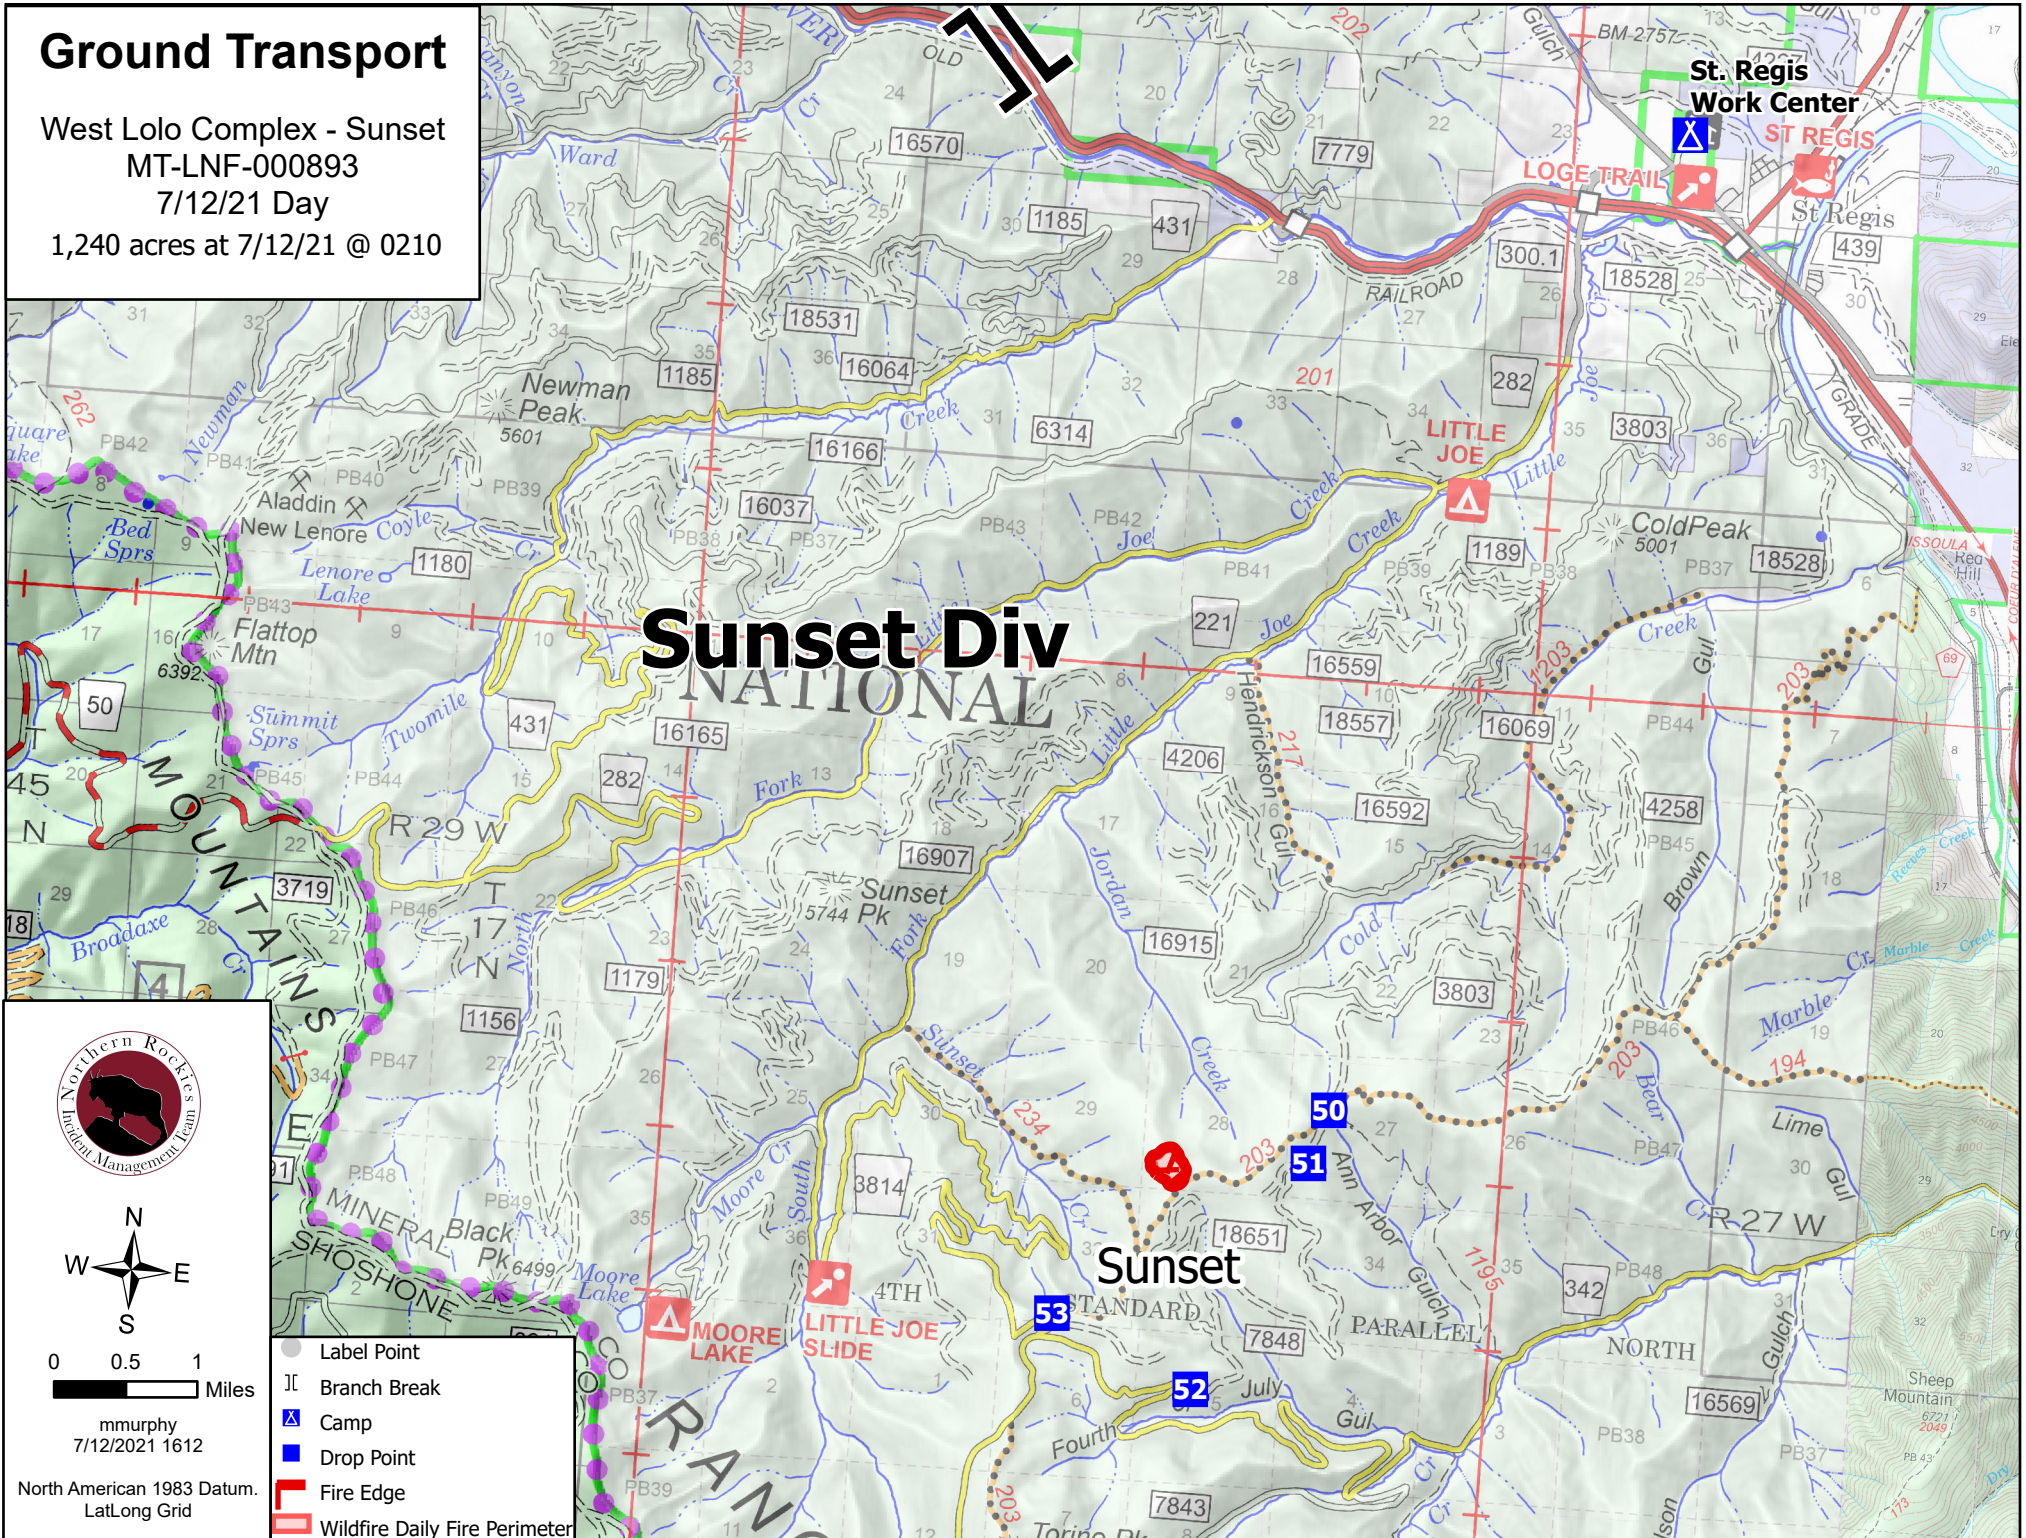

Ground Transport

West Lolo Complex - Sunset
MT-LNF-000893
7/12/21 Day
1,240 acres at 7/12/21 @ 0210

Sunset Div

NATIONAL FOREST

0 0.5 1 Miles

mmurphy
7/12/2021 1612

North American 1983 Datum.
Lat/Long Grid

- Label Point
- ⌋ Branch Break
- ▲ Camp
- Drop Point
- ▬ Fire Edge
- ▬ Wildfire Daily Fire Perimeter