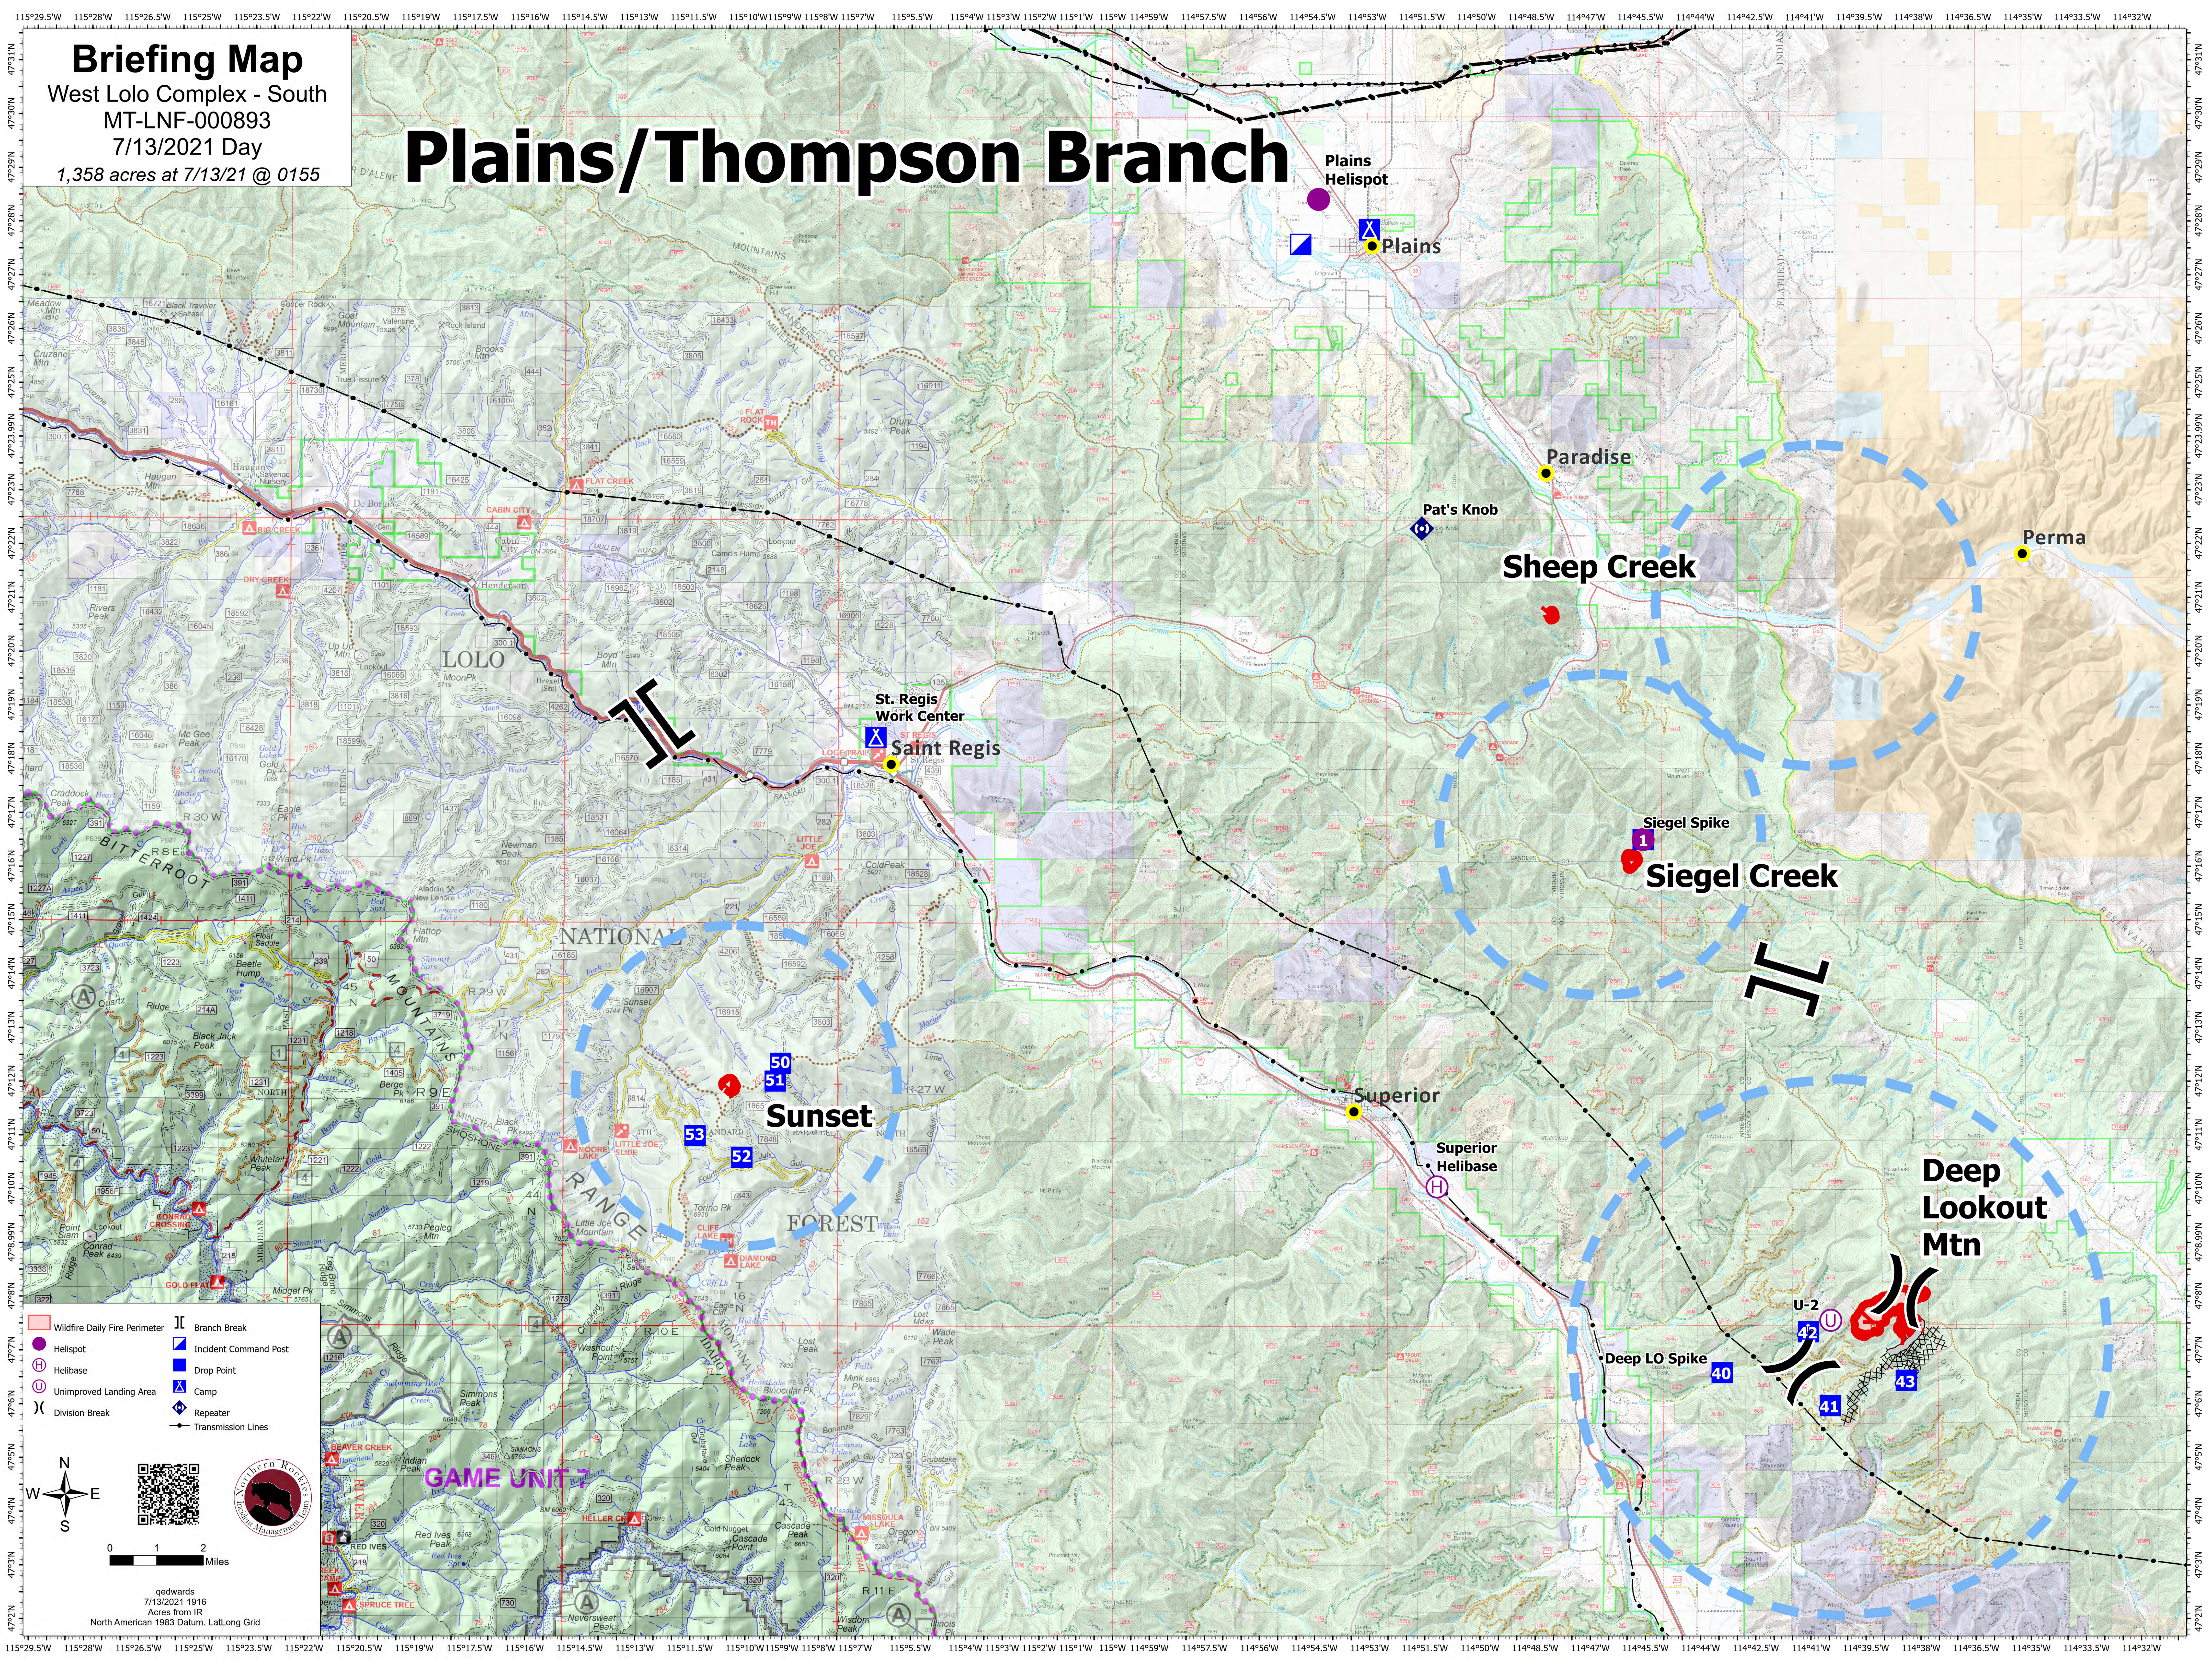

Briefing Map
 West Lolo Complex - South
 MT-LNF-000893
 7/13/2021 Day
 1,358 acres at 7/13/21 @ 0155

Plains/Thompson Branch

qedwards
 7/13/2021 1916
 Acres from IR
 North American 1983 Datum, LatLong Grid