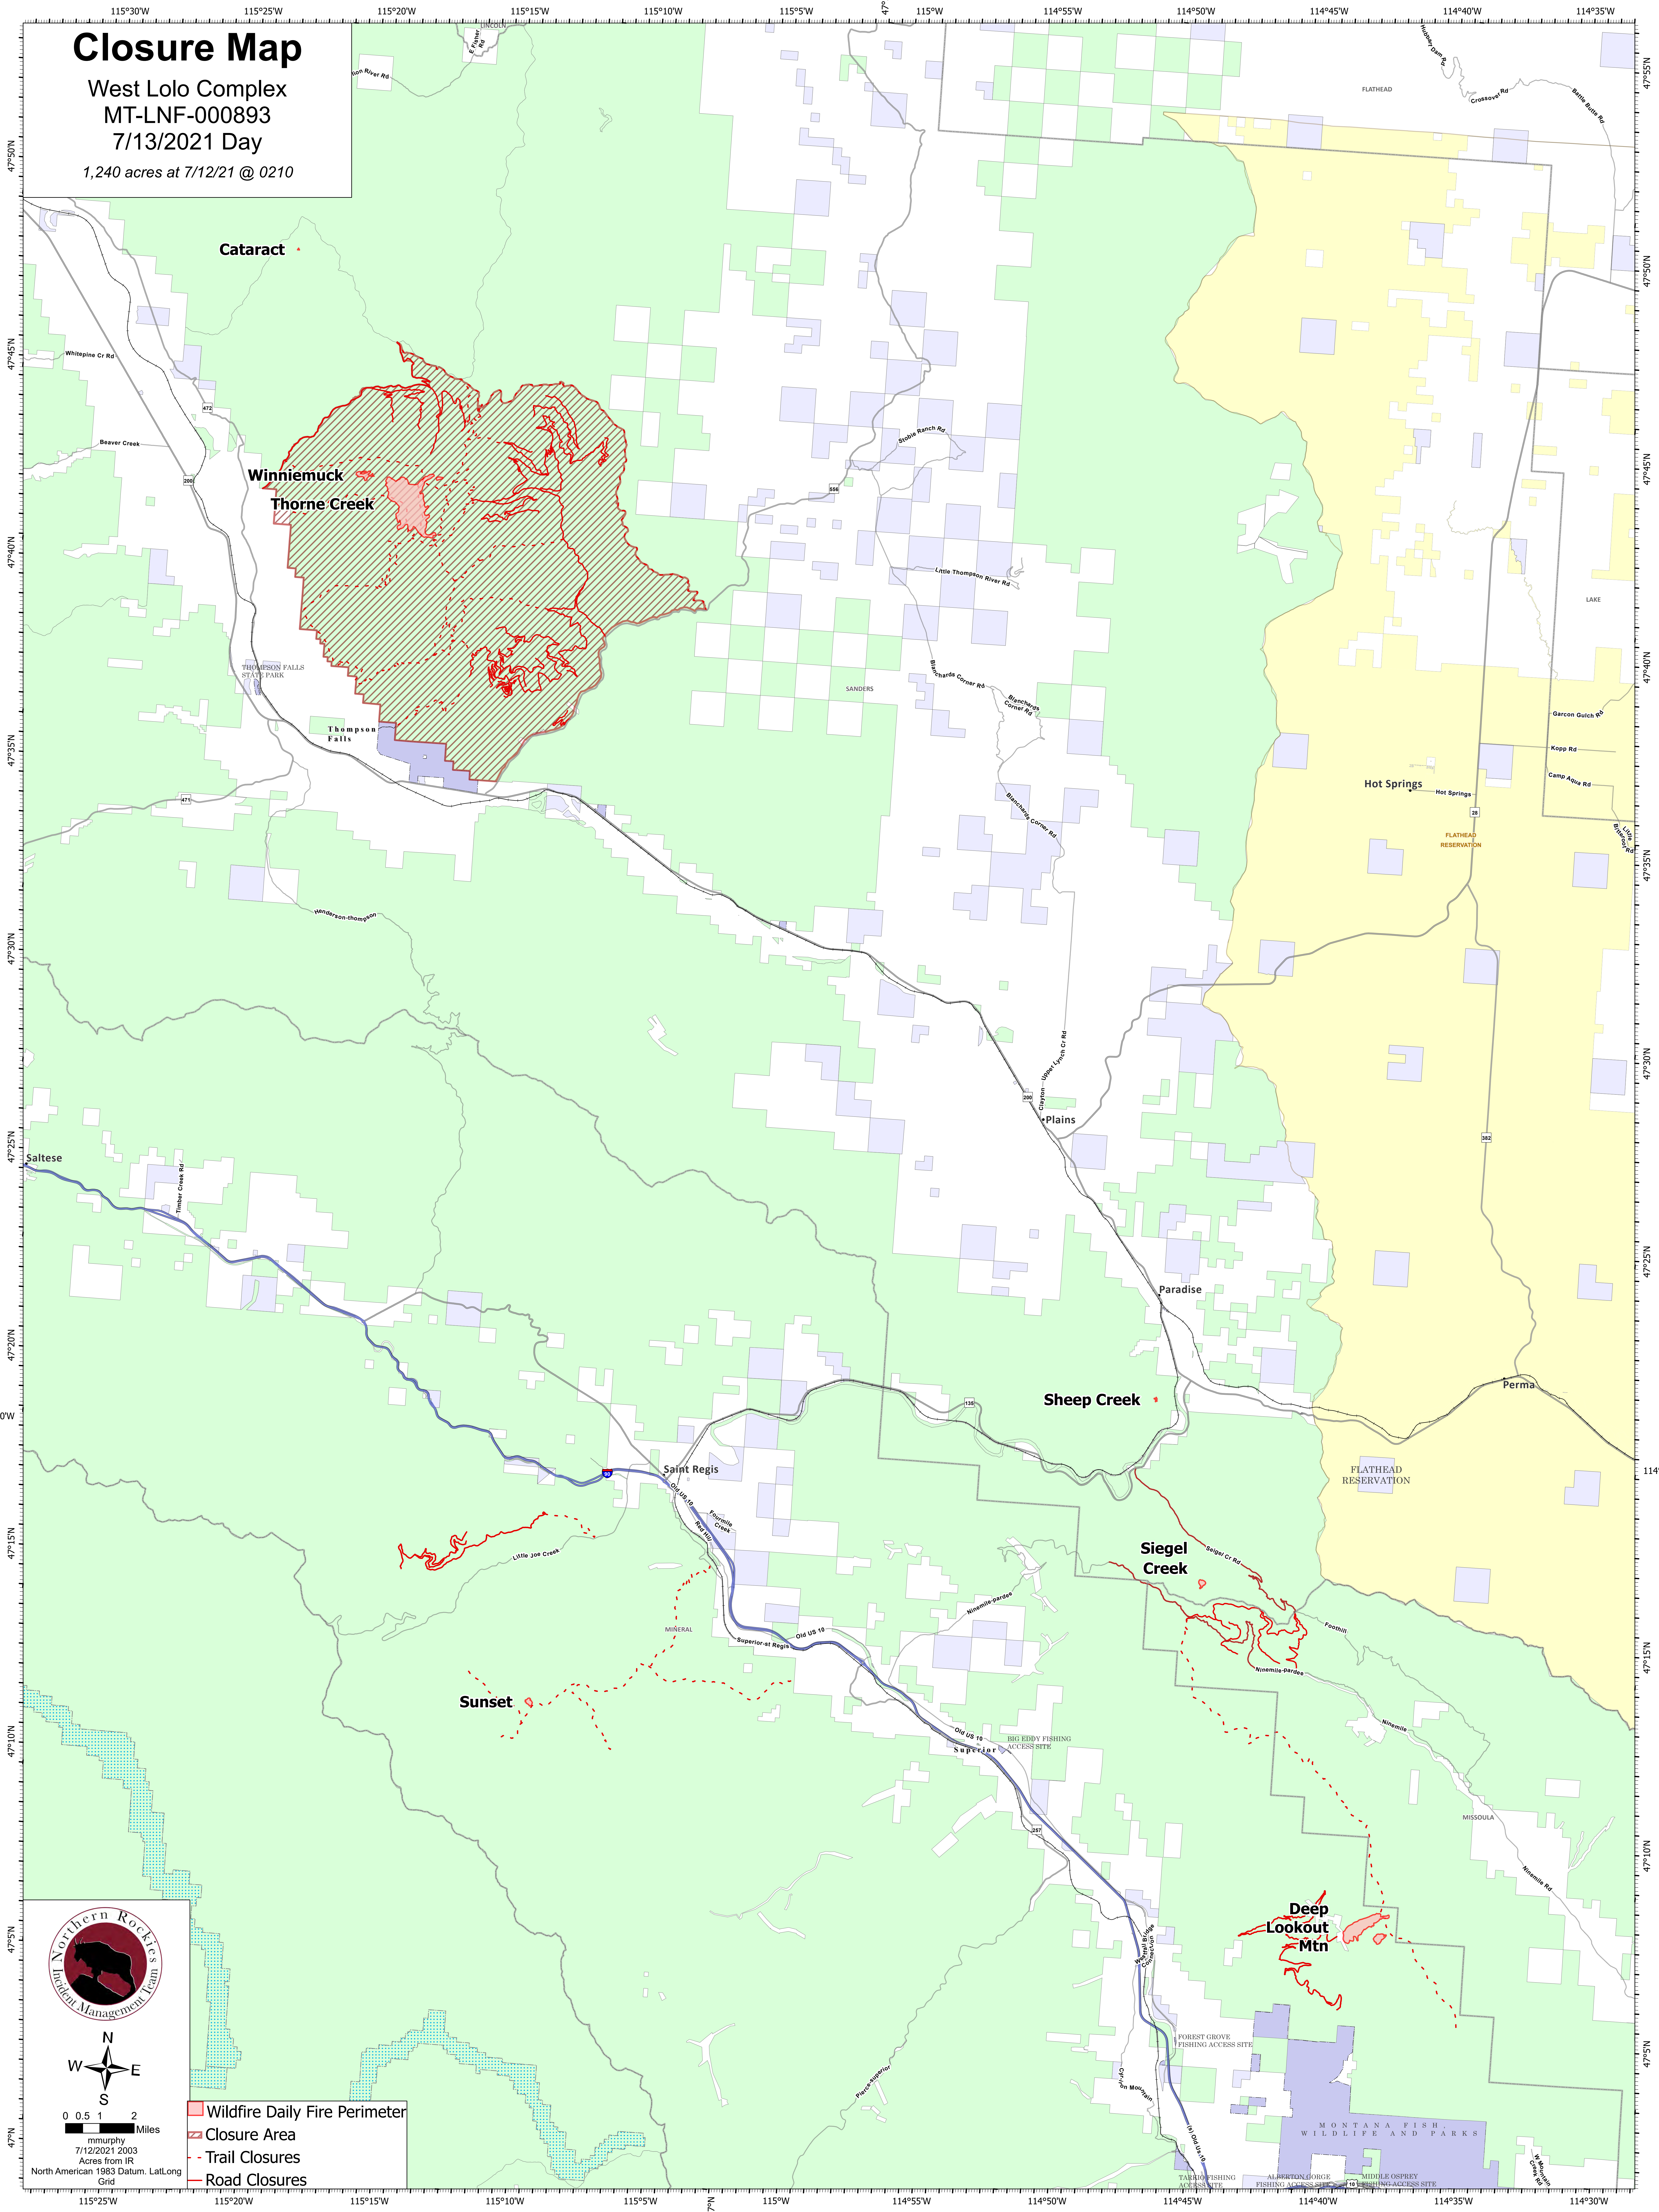

Closure Map

West Lolo Complex
MT-LNF-000893
7/13/2021 Day
1,240 acres at 7/12/21 @ 0210

Cataract

Winniemuck
Thorne Creek

Thompson Falls
Thompson Falls State Park

Saltese

Saint Regis

Sheep Creek

Siegel Creek

Sunset

Deep Lookout Mtn

Hot Springs

Paradise

0 0.5 1 2 Miles

mmurphy
7/12/2021 2:03
Acres from IR
North American 1983 Datum, Lat/Long
Grid

- Wildfire Daily Fire Perimeter
- Closure Area
- Trail Closures
- Road Closures

FOREST GROVE FISHING ACCESS SITE

TARBO FISHING ACCESS SITE

ALBERTSON FORCE FISHING ACCESS SITE

MIDDLE OSPREY FISHING ACCESS SITE

MONTANA FISH WILDLIFE AND PARKS