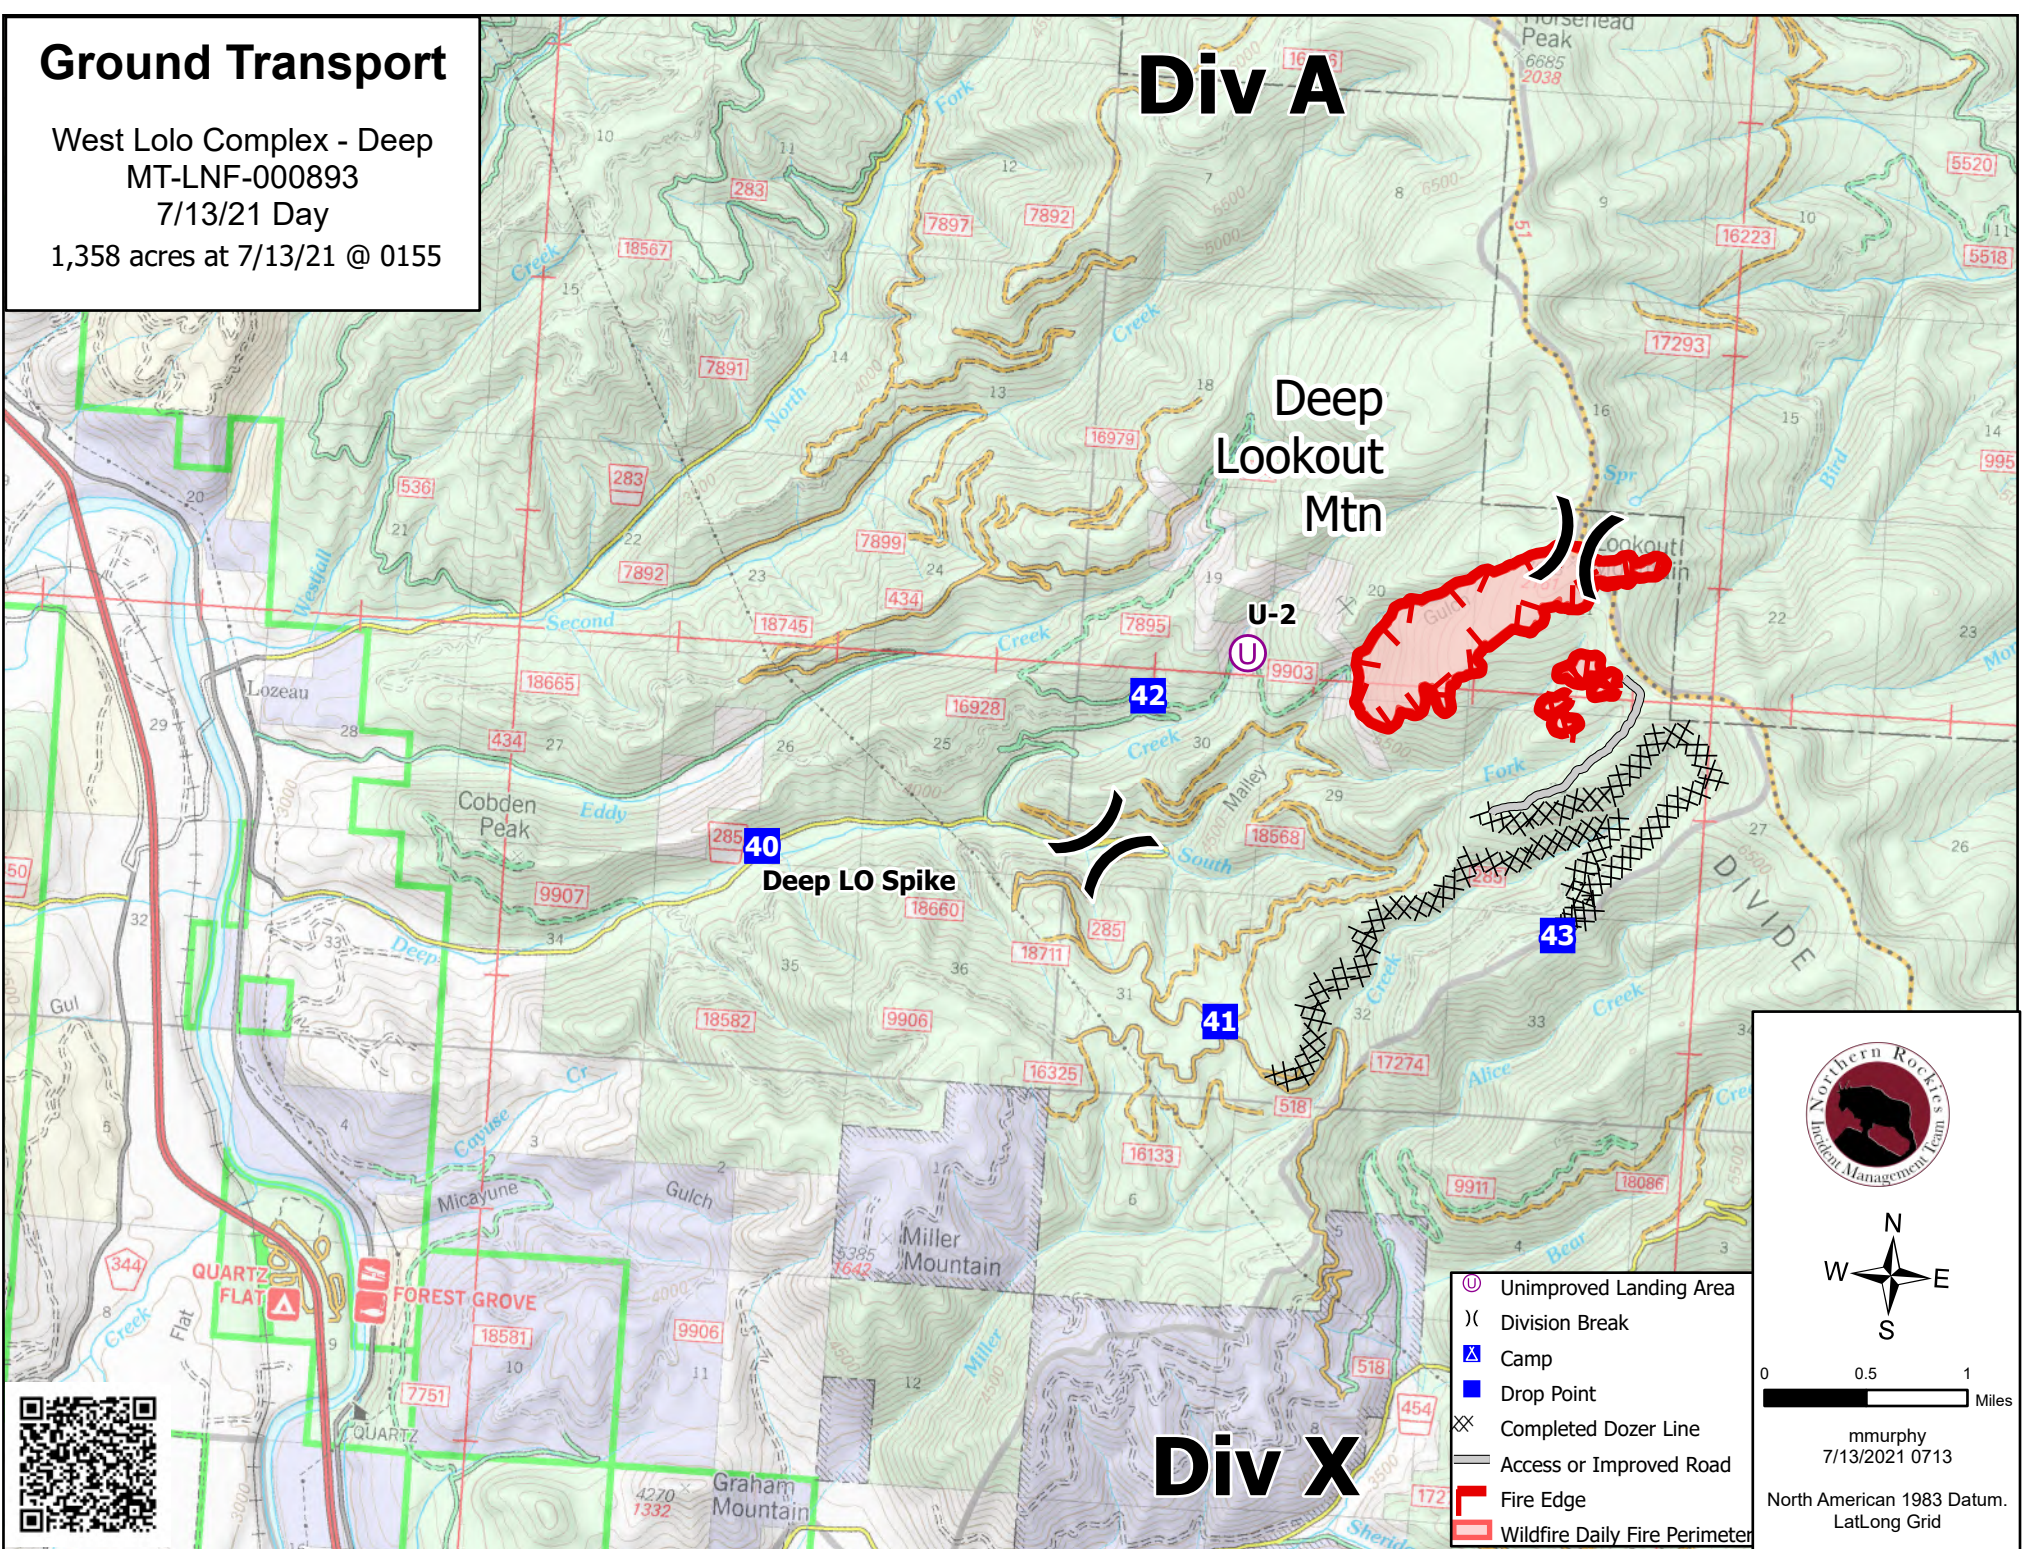

## Div A

### Deep Lookout Mtn

### Deep LO Spike

## Div X

0 0.5 1 Miles

mmurphy  
7/13/2021 0713  
North American 1983 Datum.  
Lat/Long Grid

- ⊙ Unimproved Landing Area
- ⌵ Division Break
- ▲ Camp
- Drop Point
- ⊗ Completed Dozer Line
- Access or Improved Road
- ▭ Fire Edge
- ▭ Wildfire Daily Fire Perimeter