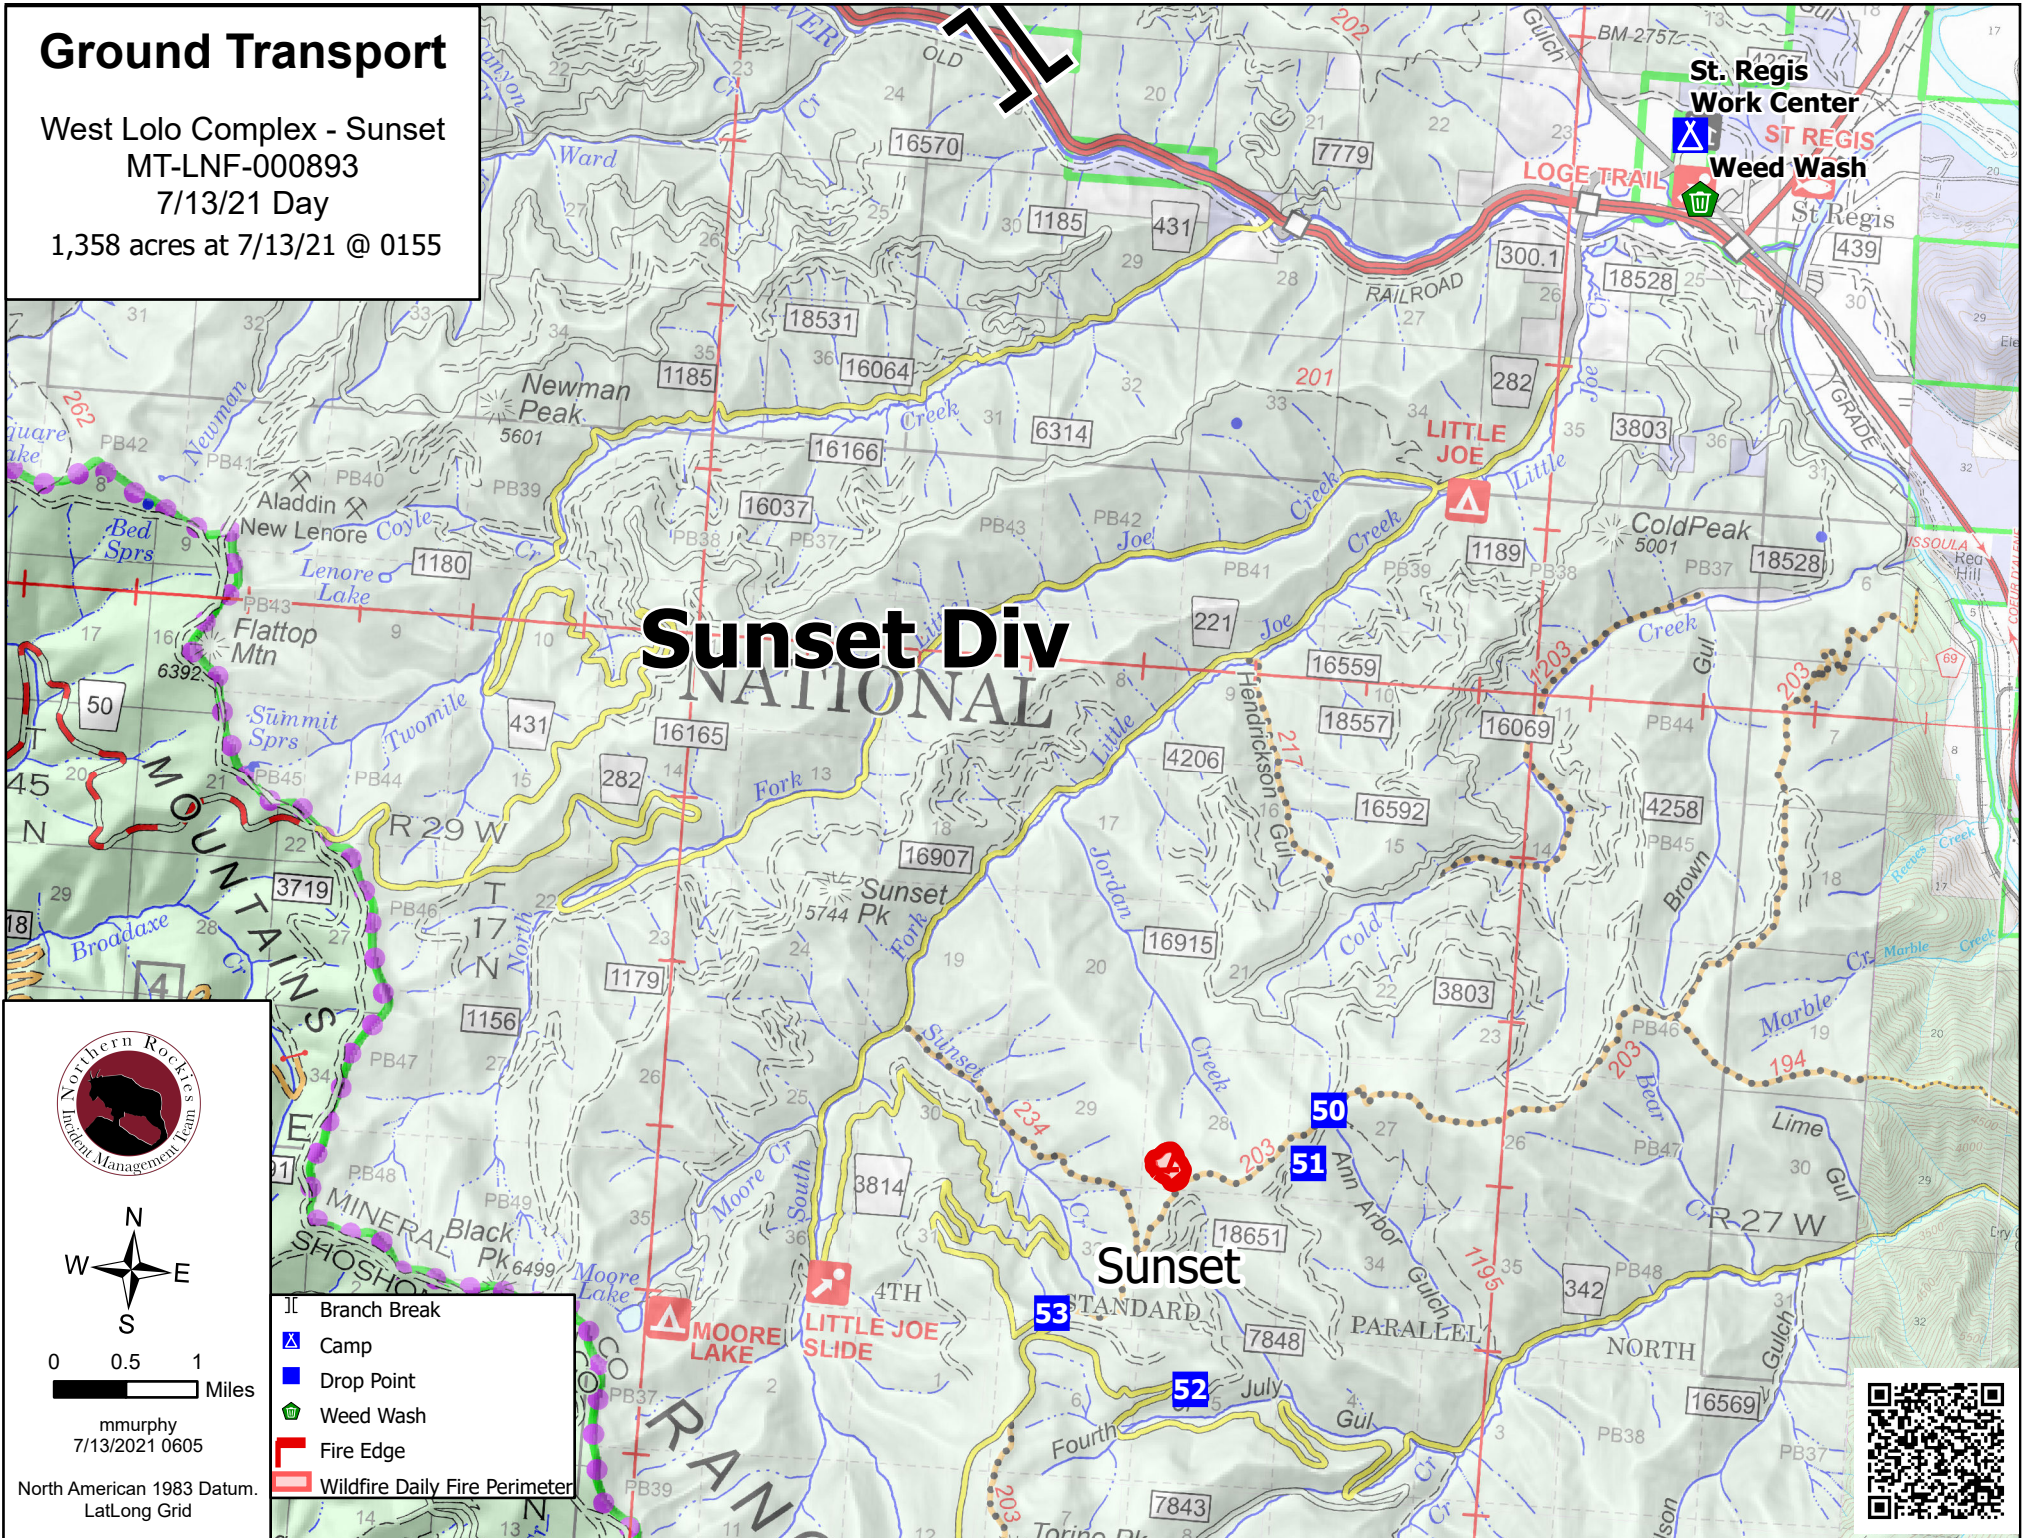

Ground Transport

West Lolo Complex - Sunset
MT-LNF-000893
7/13/21 Day
1,358 acres at 7/13/21 @ 0155

Sunset Div

NATIONAL FOREST

0 0.5 1 Miles

mmurphy
7/13/2021 0605

North American 1983 Datum.
Lat/Long Grid

- Branch Break
- Camp
- Drop Point
- Weed Wash
- Fire Edge
- Wildfire Daily Fire Perimeter