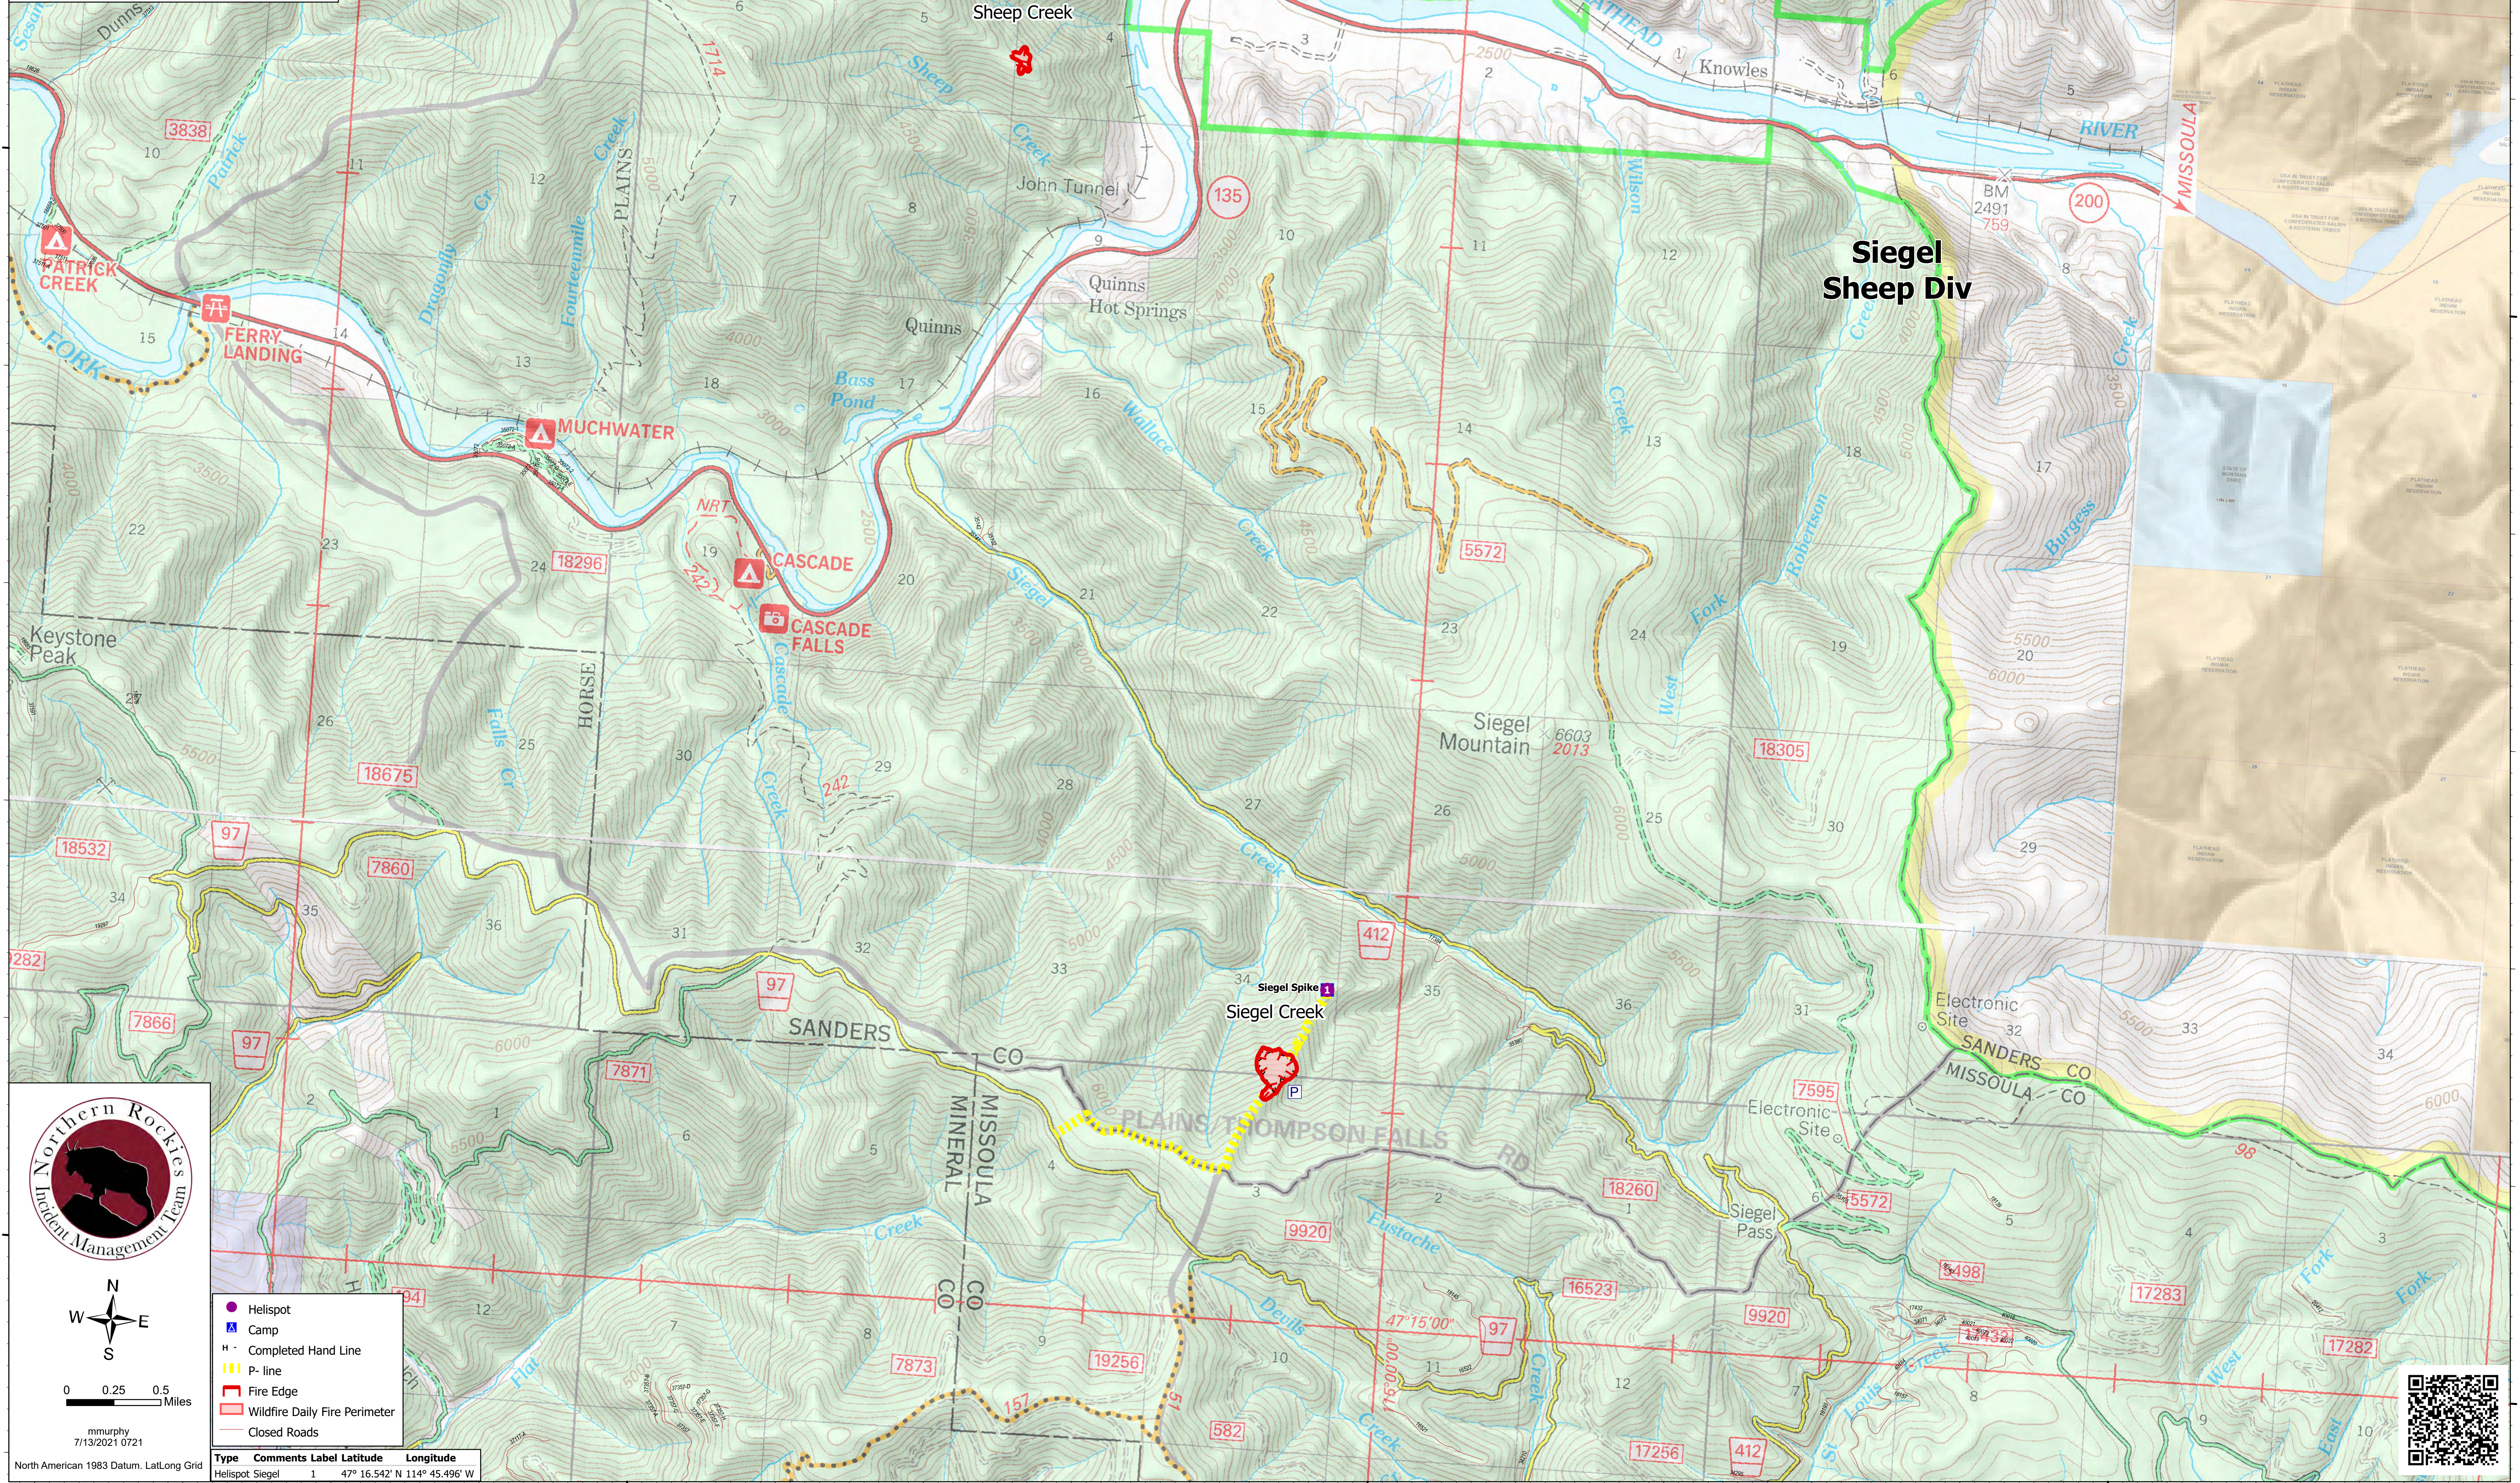

**Ops Map**  
 West Lolo Complex - Siegel/Sheep  
 MT-LNF-000893  
 7/13/21 Day  
 1,358 acres at 7/13/21 @ 0155

# Plains/Thompson Falls Branch

- Helispot
- ▲ Camp
- H Completed Hand Line
- P-line
- Fire Edge
- Wildfire Daily Fire Perimeter
- Closed Roads

Type	Comments	Label	Latitude	Longitude
Helispot	Siegel	1	47° 16.542' N	114° 45.496' W

114°50'W

114°45'W

114°40'W

47°20'N

47°20'N

47°15'N

47°15'N