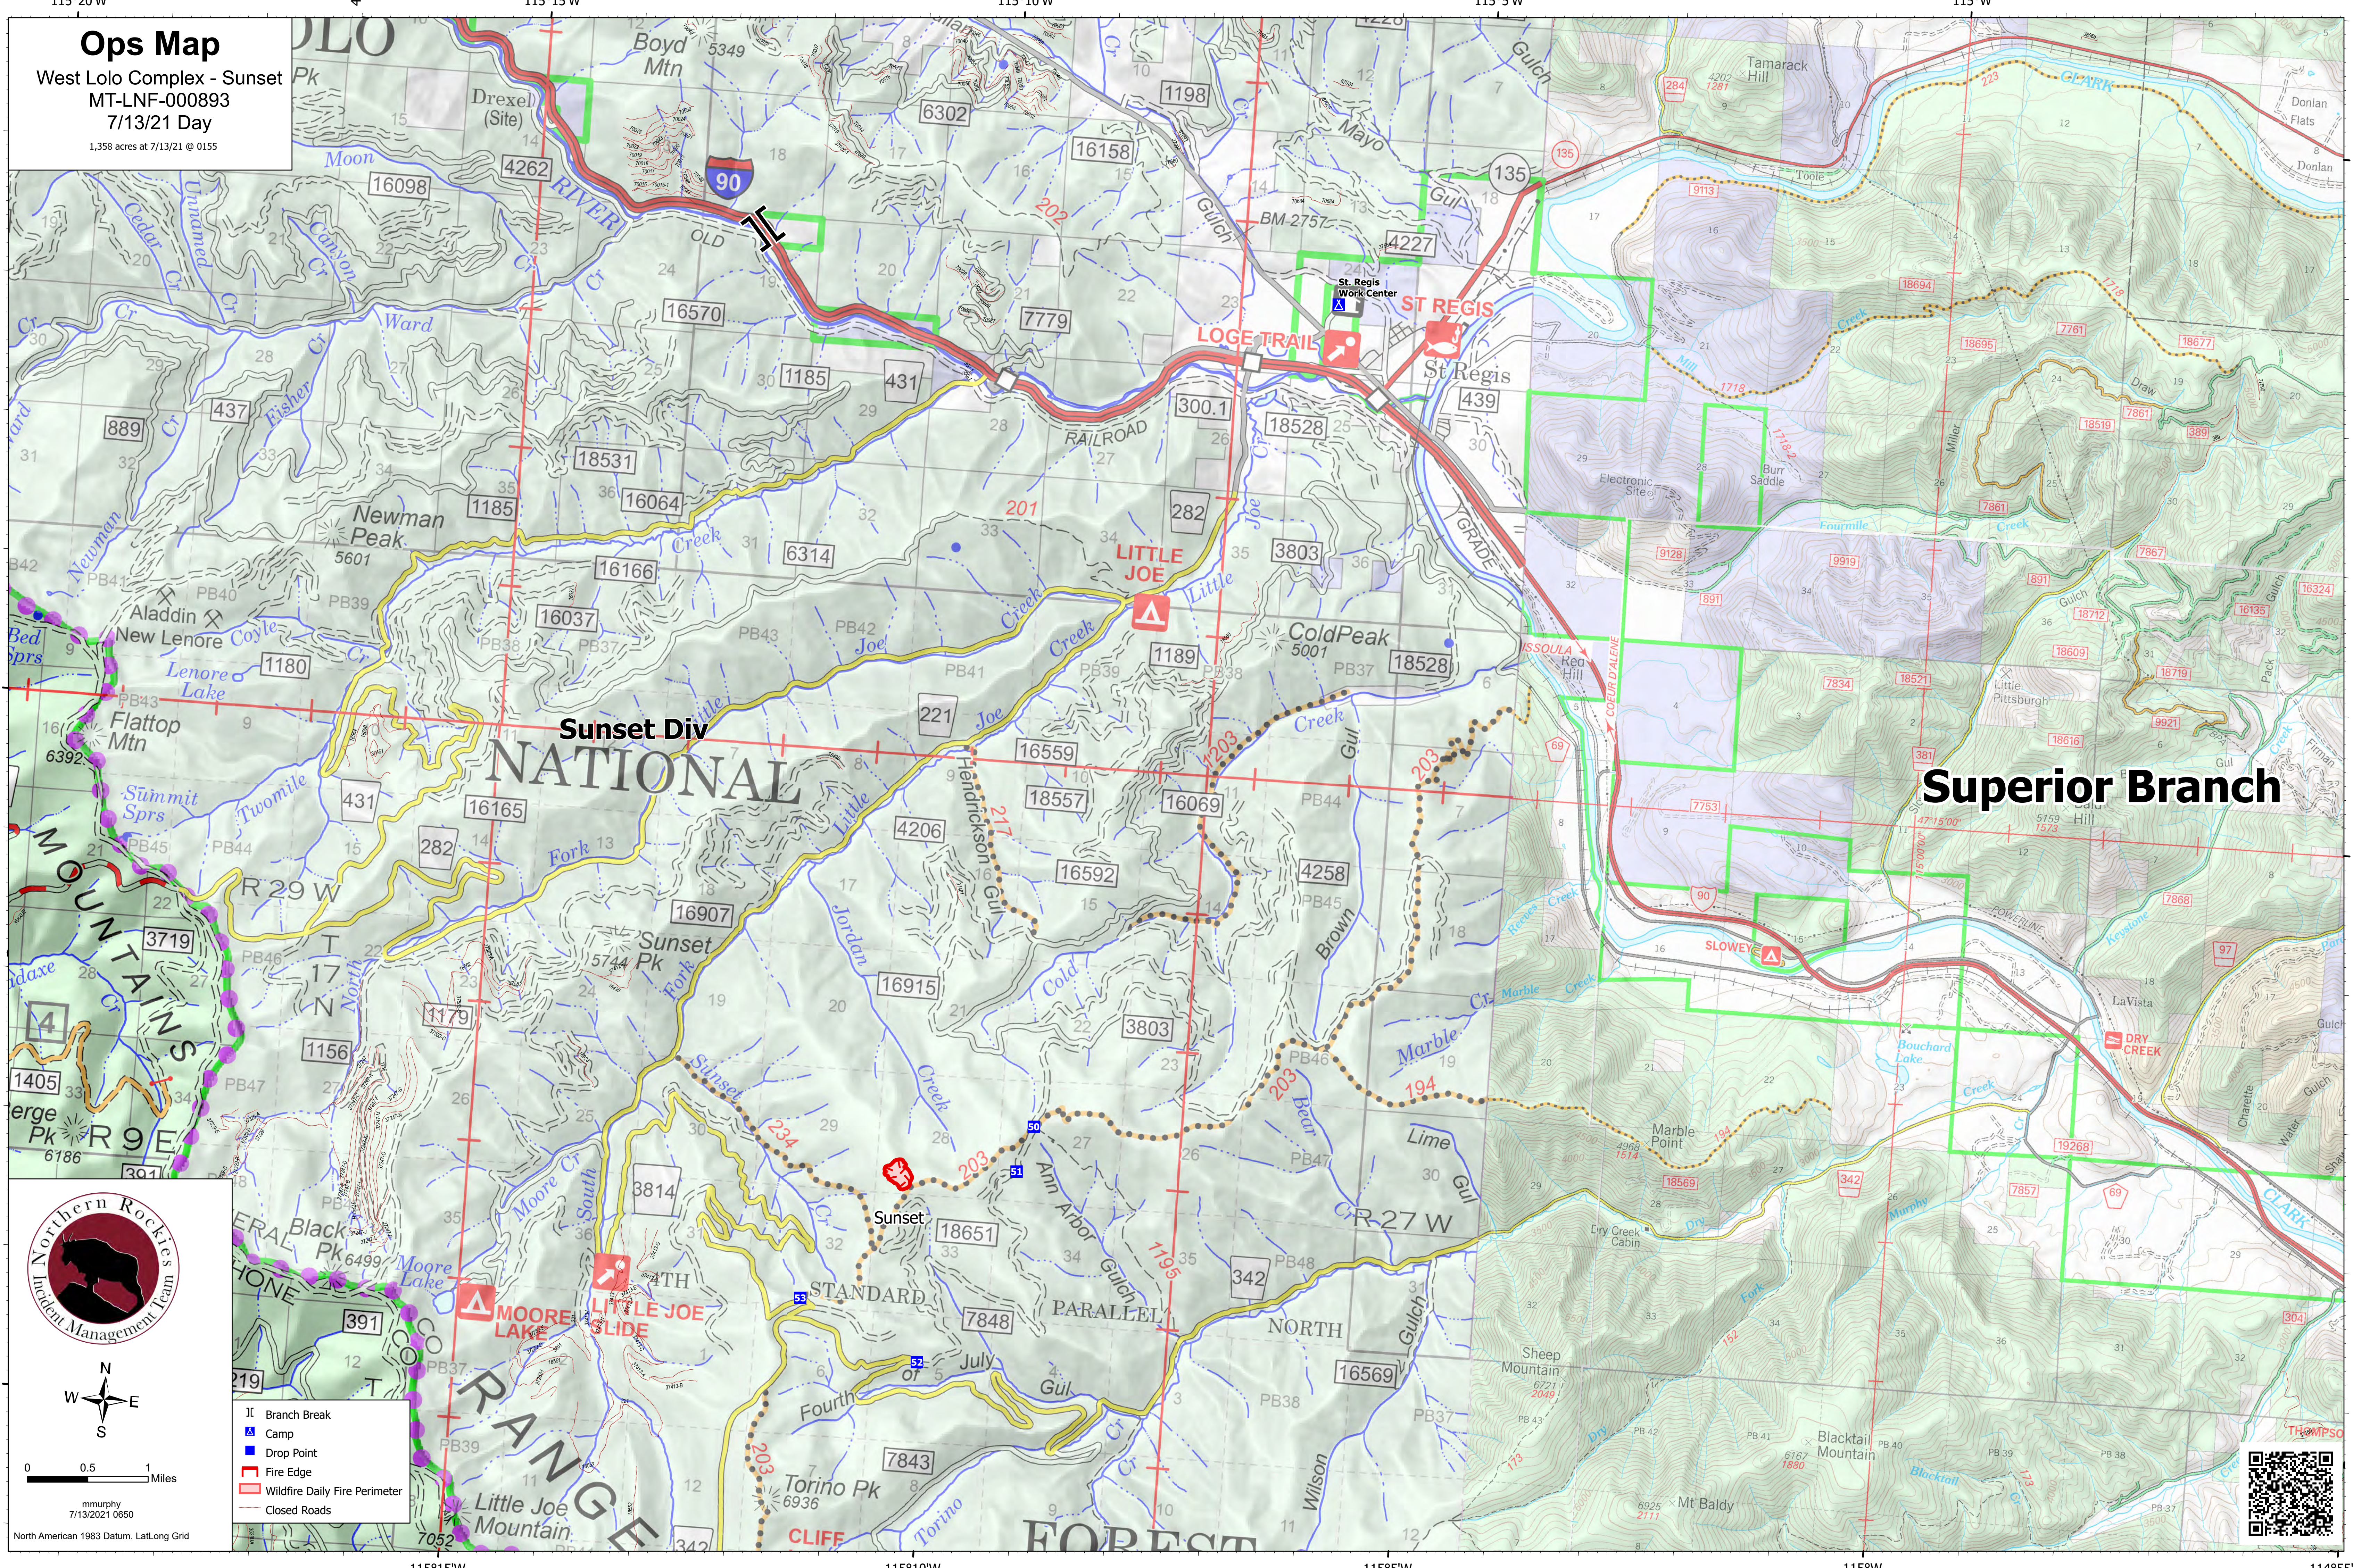

Ops Map

West Lolo Complex - Sunset
MT-LNF-000893
7/13/21 Day
1,358 acres at 7/13/21 @ 0155

North American 1983 Datum, Lat,Long Grid