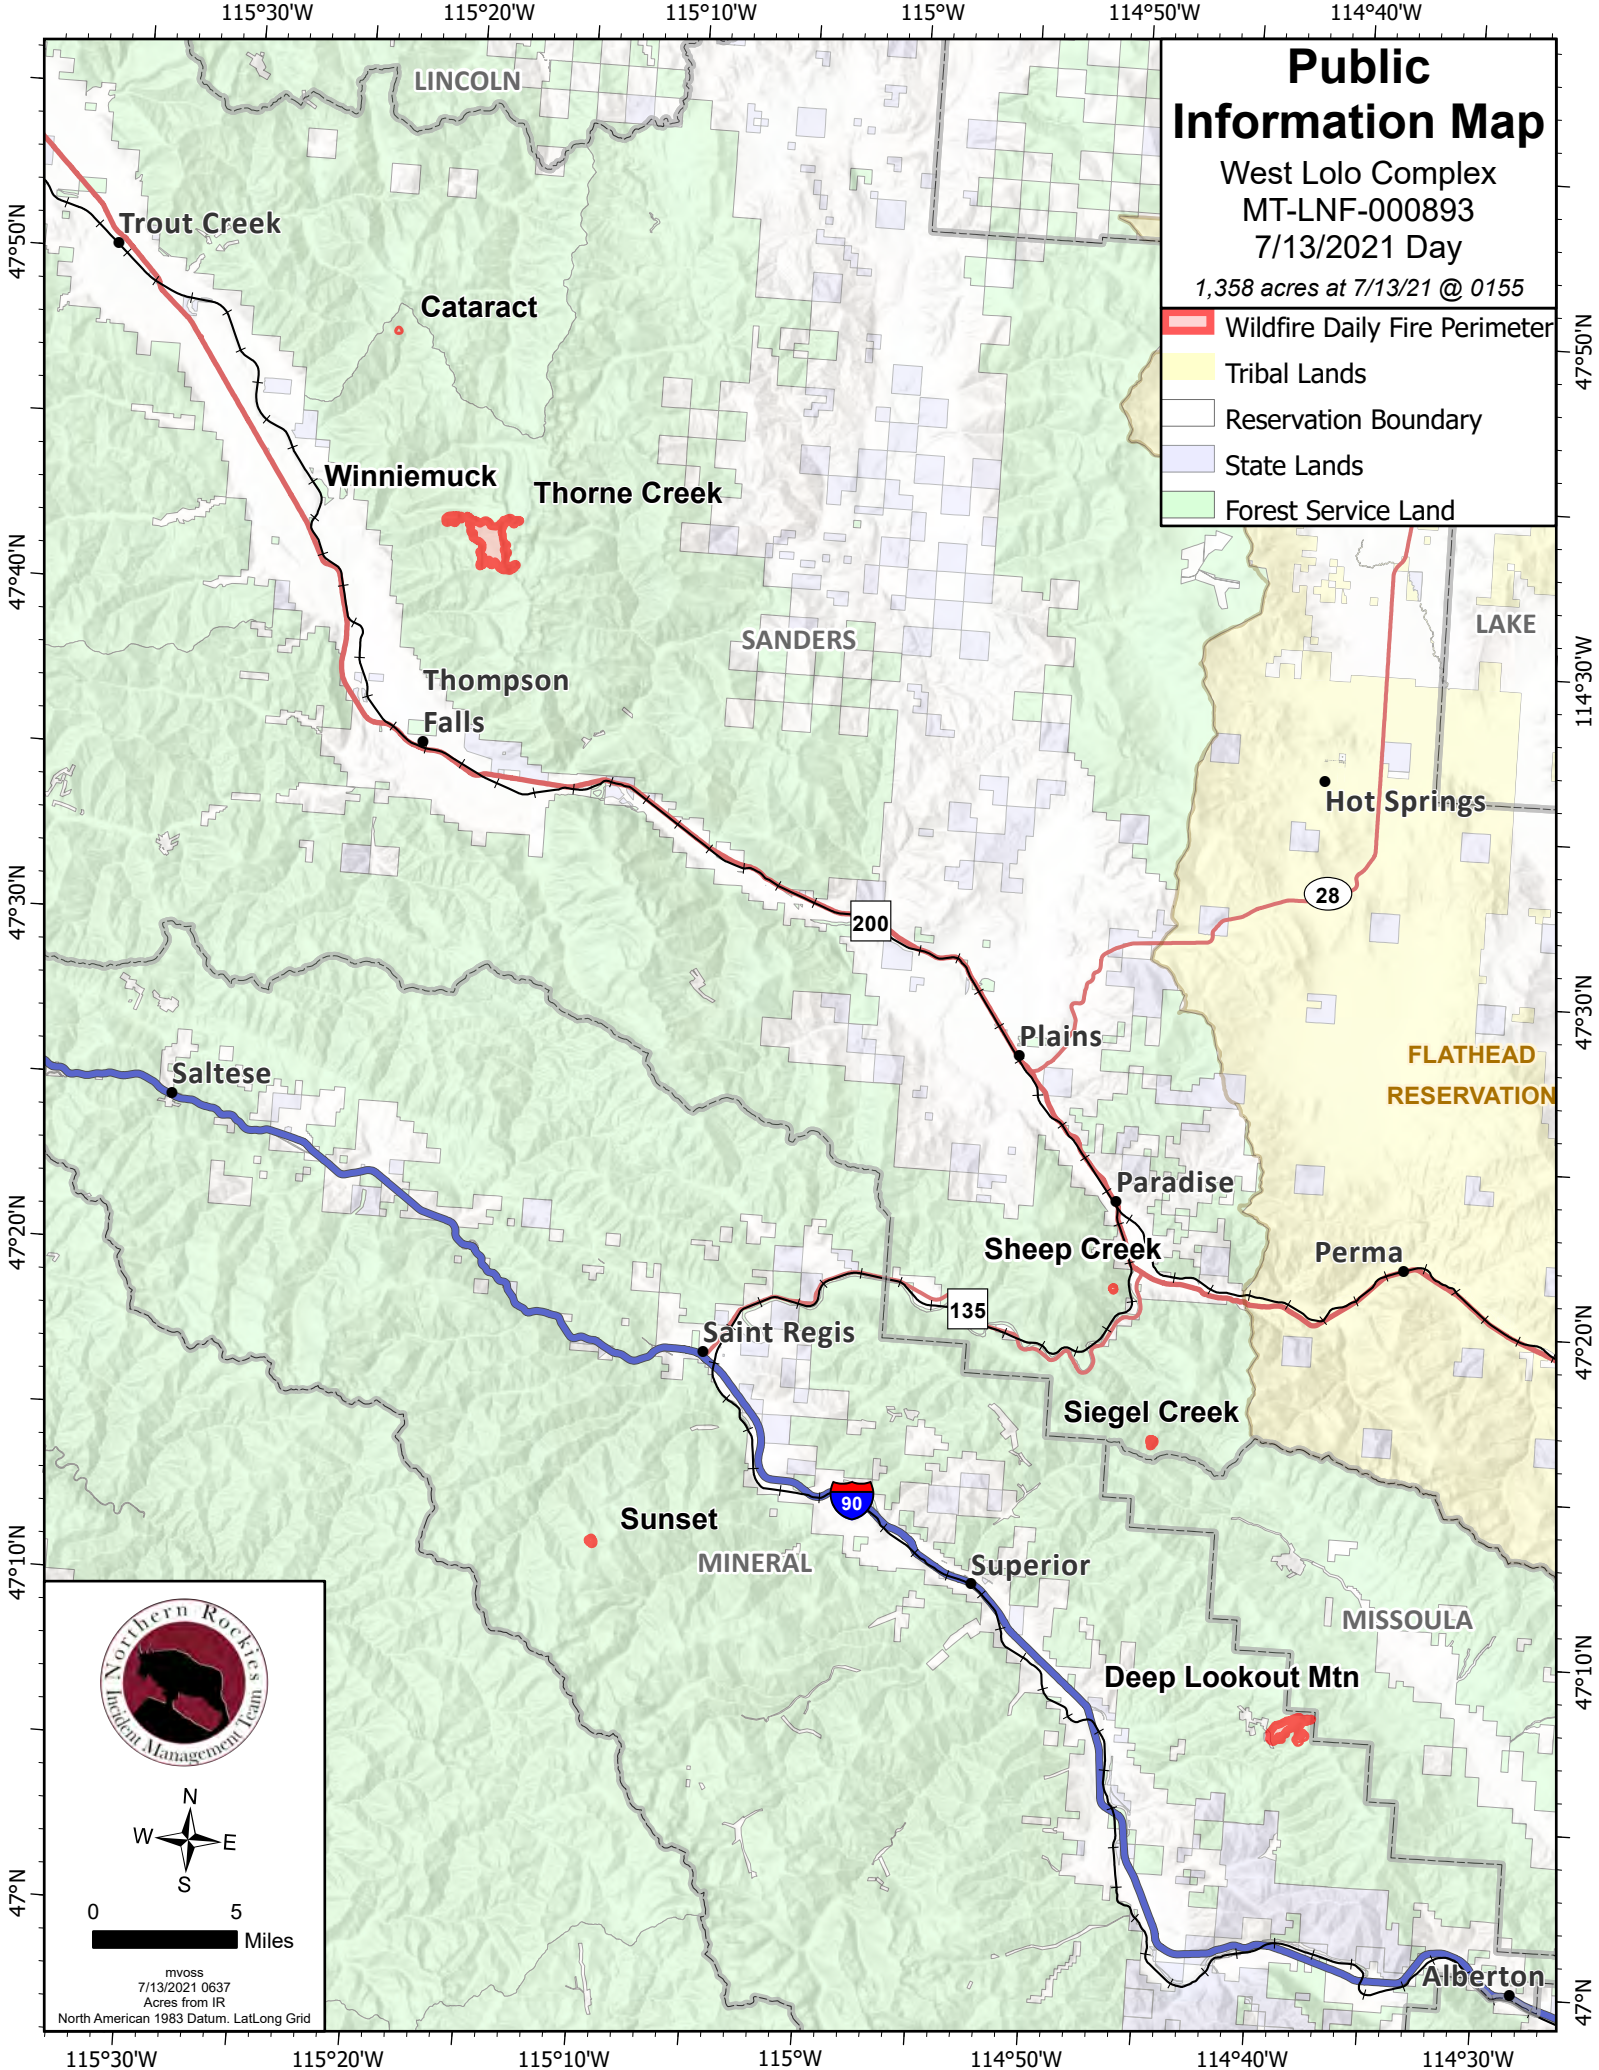

Public Information Map

West Lolo Complex
MT-LNF-000893
7/13/2021 Day

1,358 acres at 7/13/21 @ 0155

-  Wildfire Daily Fire Perimeter
-  Tribal Lands
-  Reservation Boundary
-  State Lands
-  Forest Service Land

0 5 Miles

mvoss
7/13/2021 0637
Acres from IR
North American 1983 Datum, LatLong Grid