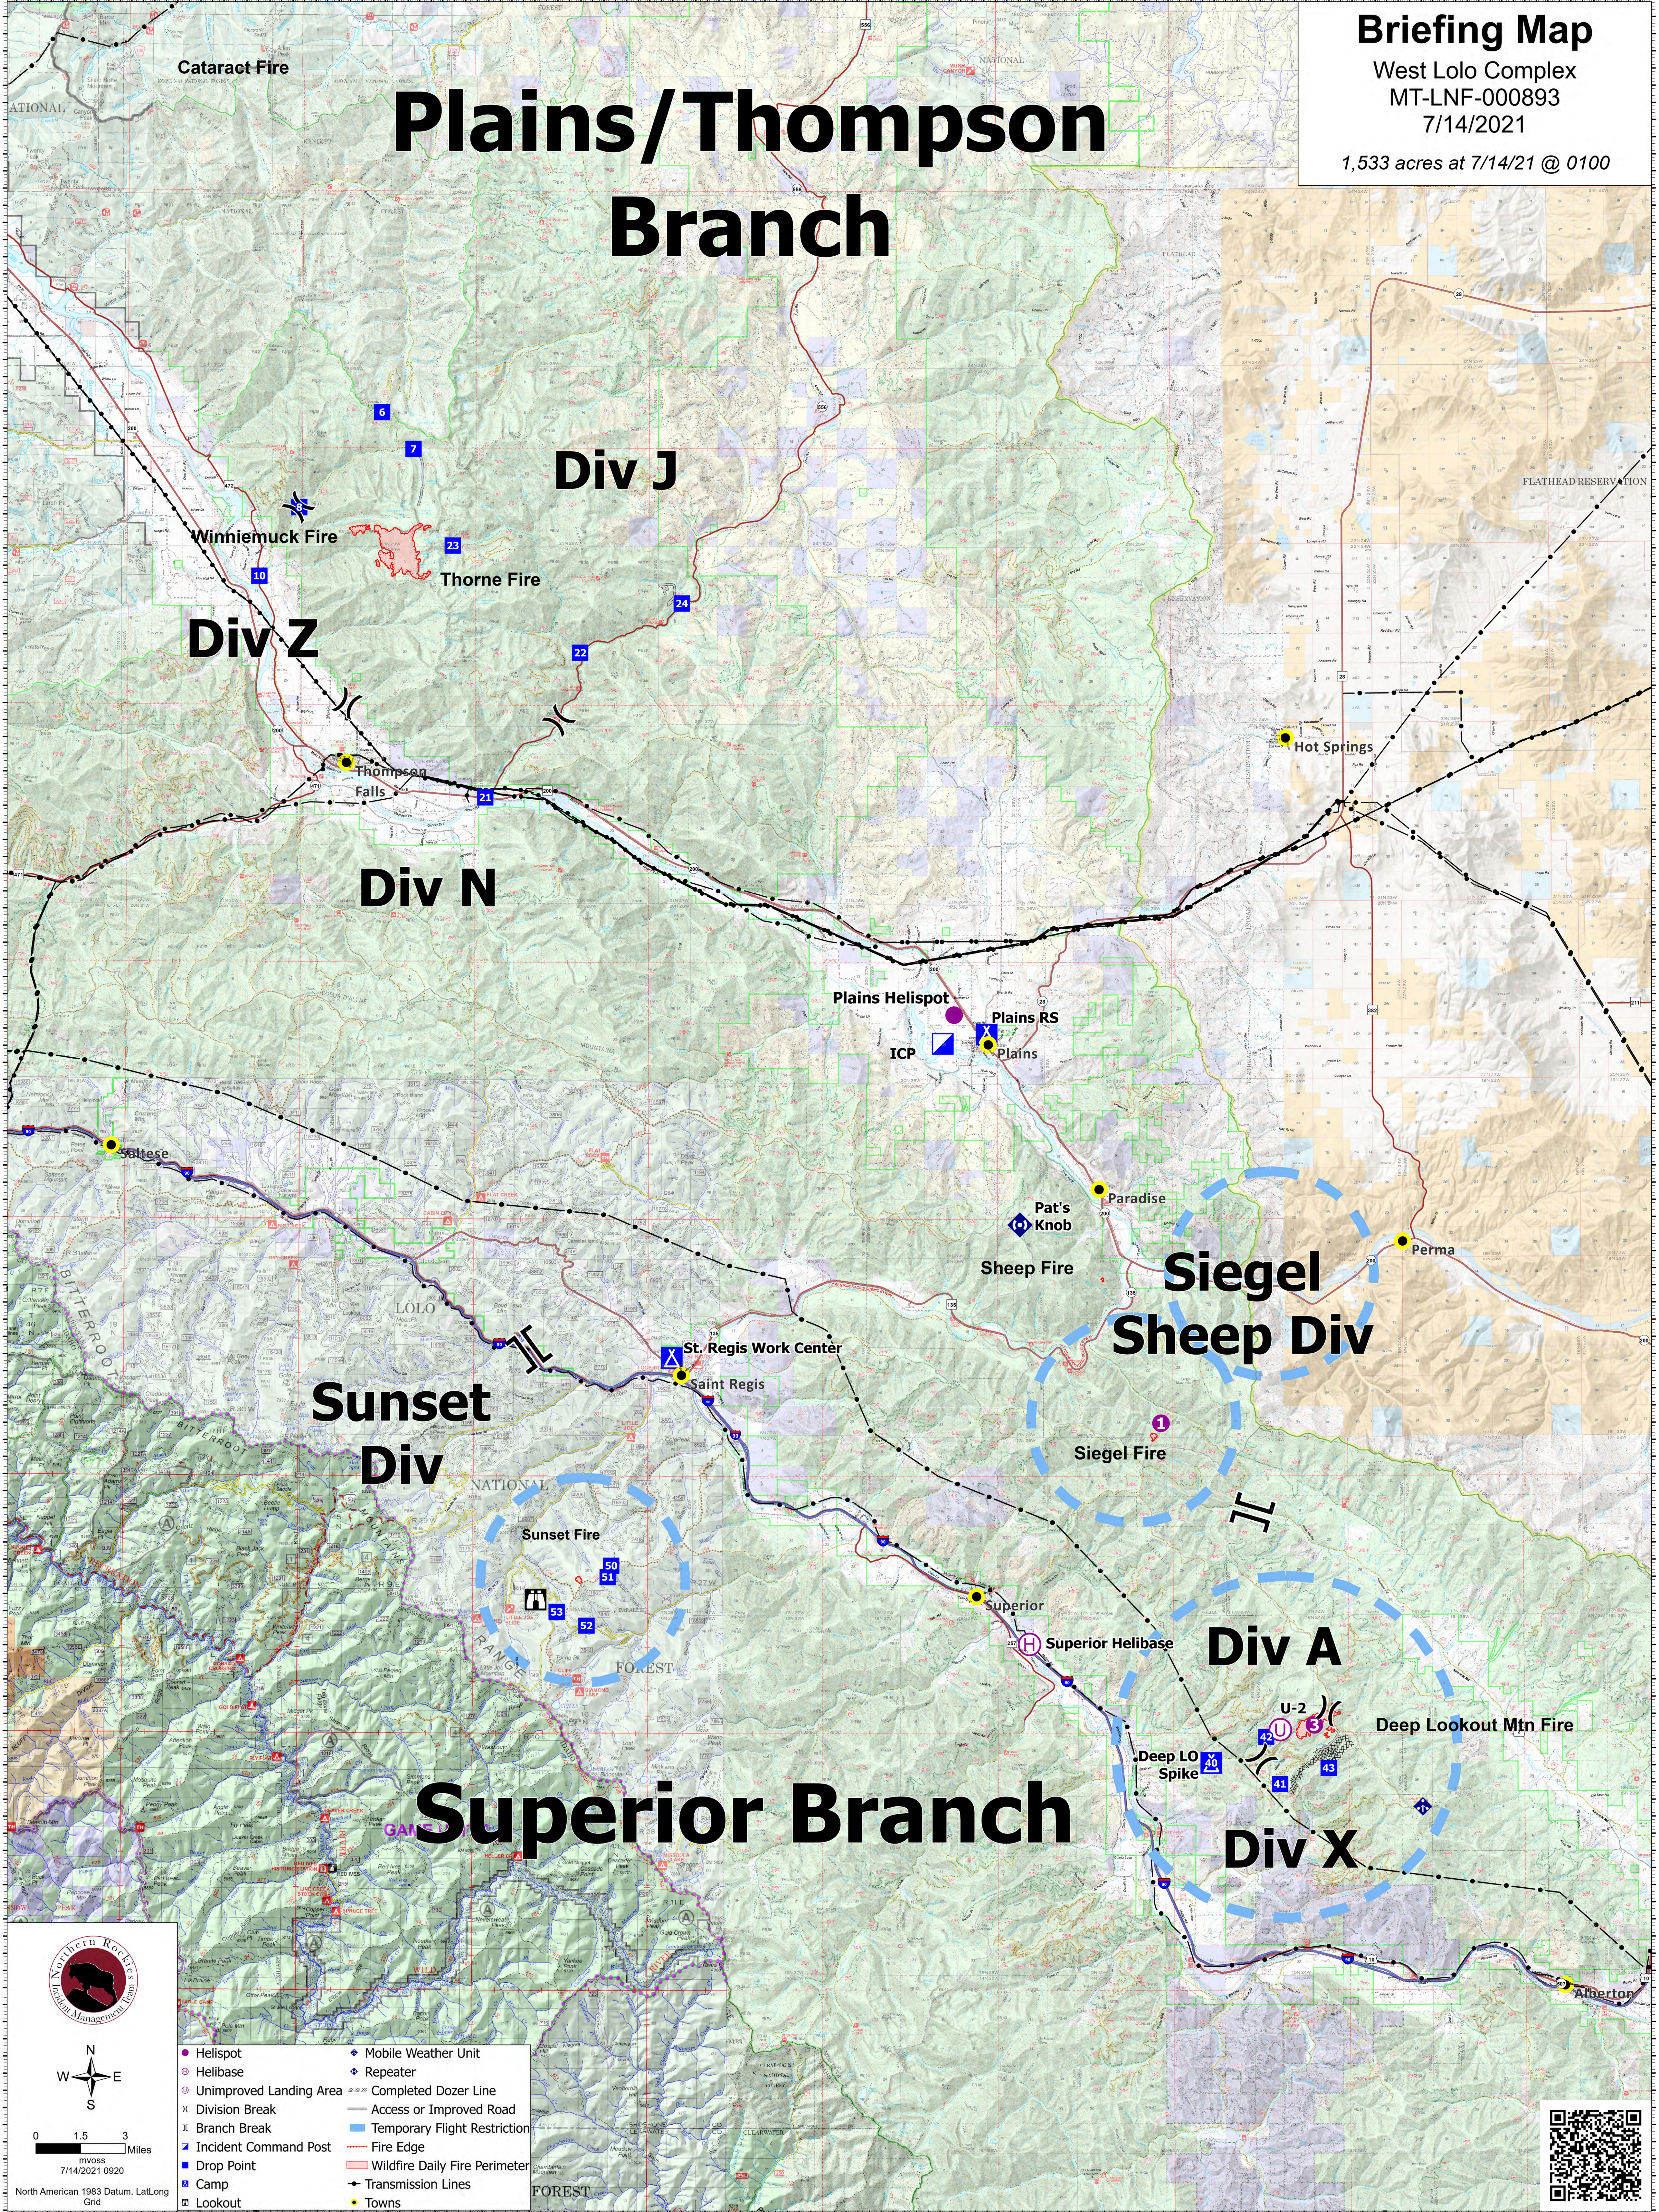

Briefing Map

West Lolo Complex
MT-LNF-000893
7/14/2021

1,533 acres at 7/14/21 @ 0100

Plains/Thompson Branch

- Helispot
- Helibase
- Unimproved Landing Area
- ✕ Division Break
- ✕ Branch Break
- Incident Command Post
- Drop Point
- Camp
- Lookout
- ◆ Mobile Weather Unit
- ◆ Repeater
- Completed Dozer Line
- Access or Improved Road
- Temporary Flight Restriction
- Fire Edge
- Wildfire Daily Fire Perimeter
- Transmission Lines
- Towns

0 1.5 3 Miles
7/14/2021 0920
North American 1983 Datum, Lat/Long Grid