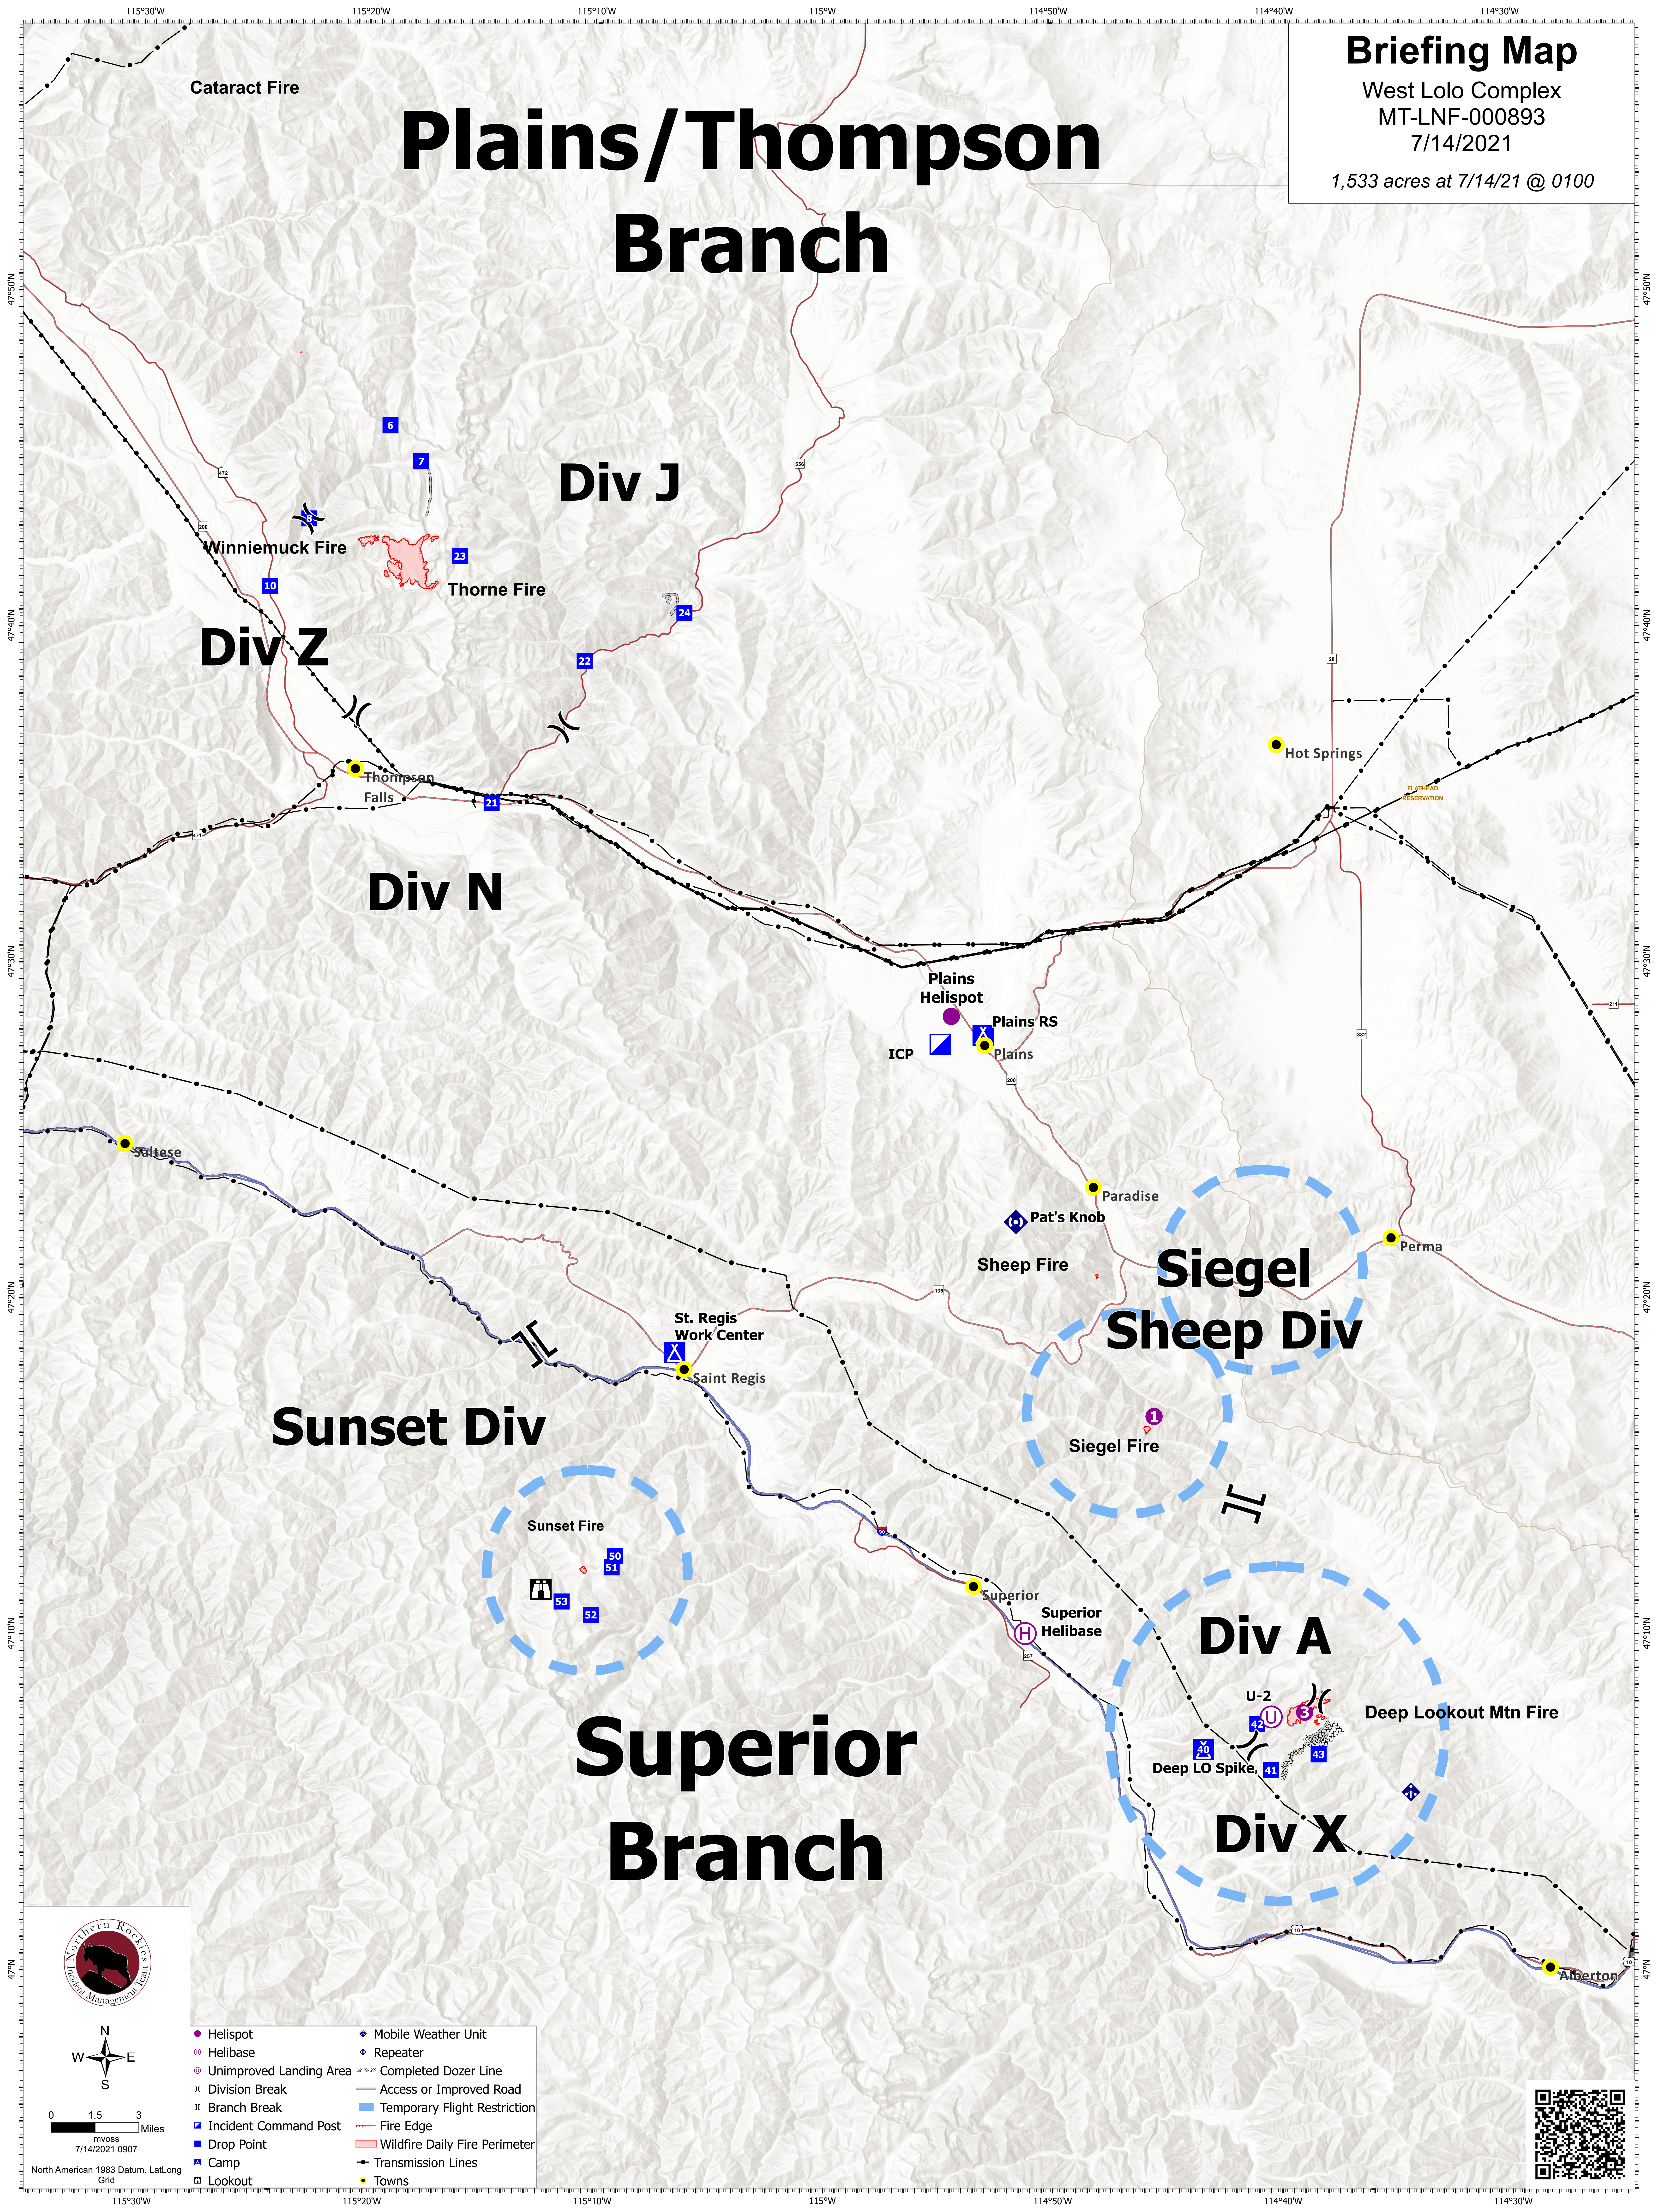

Briefing Map

West Lolo Complex
MT-LNF-000893
7/14/2021

1,533 acres at 7/14/21 @ 0100

Plains/Thompson Branch

Div J

Div Z

Div N

Sunset Div

Siegel Sheep Div

Div A

Superior Branch

Div X

0 1.5 3 Miles
NAD83
7/14/2021 0907

- | | |
|---------------------------|---------------------------------|
| ● Helispot | ◆ Mobile Weather Unit |
| ○ Helibase | ◆ Repeater |
| ○ Unimproved Landing Area | --- Completed Dozer Line |
| × Division Break | — Access or Improved Road |
| × Branch Break | — Temporary Flight Restriction |
| ■ Incident Command Post | — Fire Edge |
| ■ Drop Point | — Wildfire Daily Fire Perimeter |
| ■ Camp | — Transmission Lines |
| ■ Lookout | ● Towns |