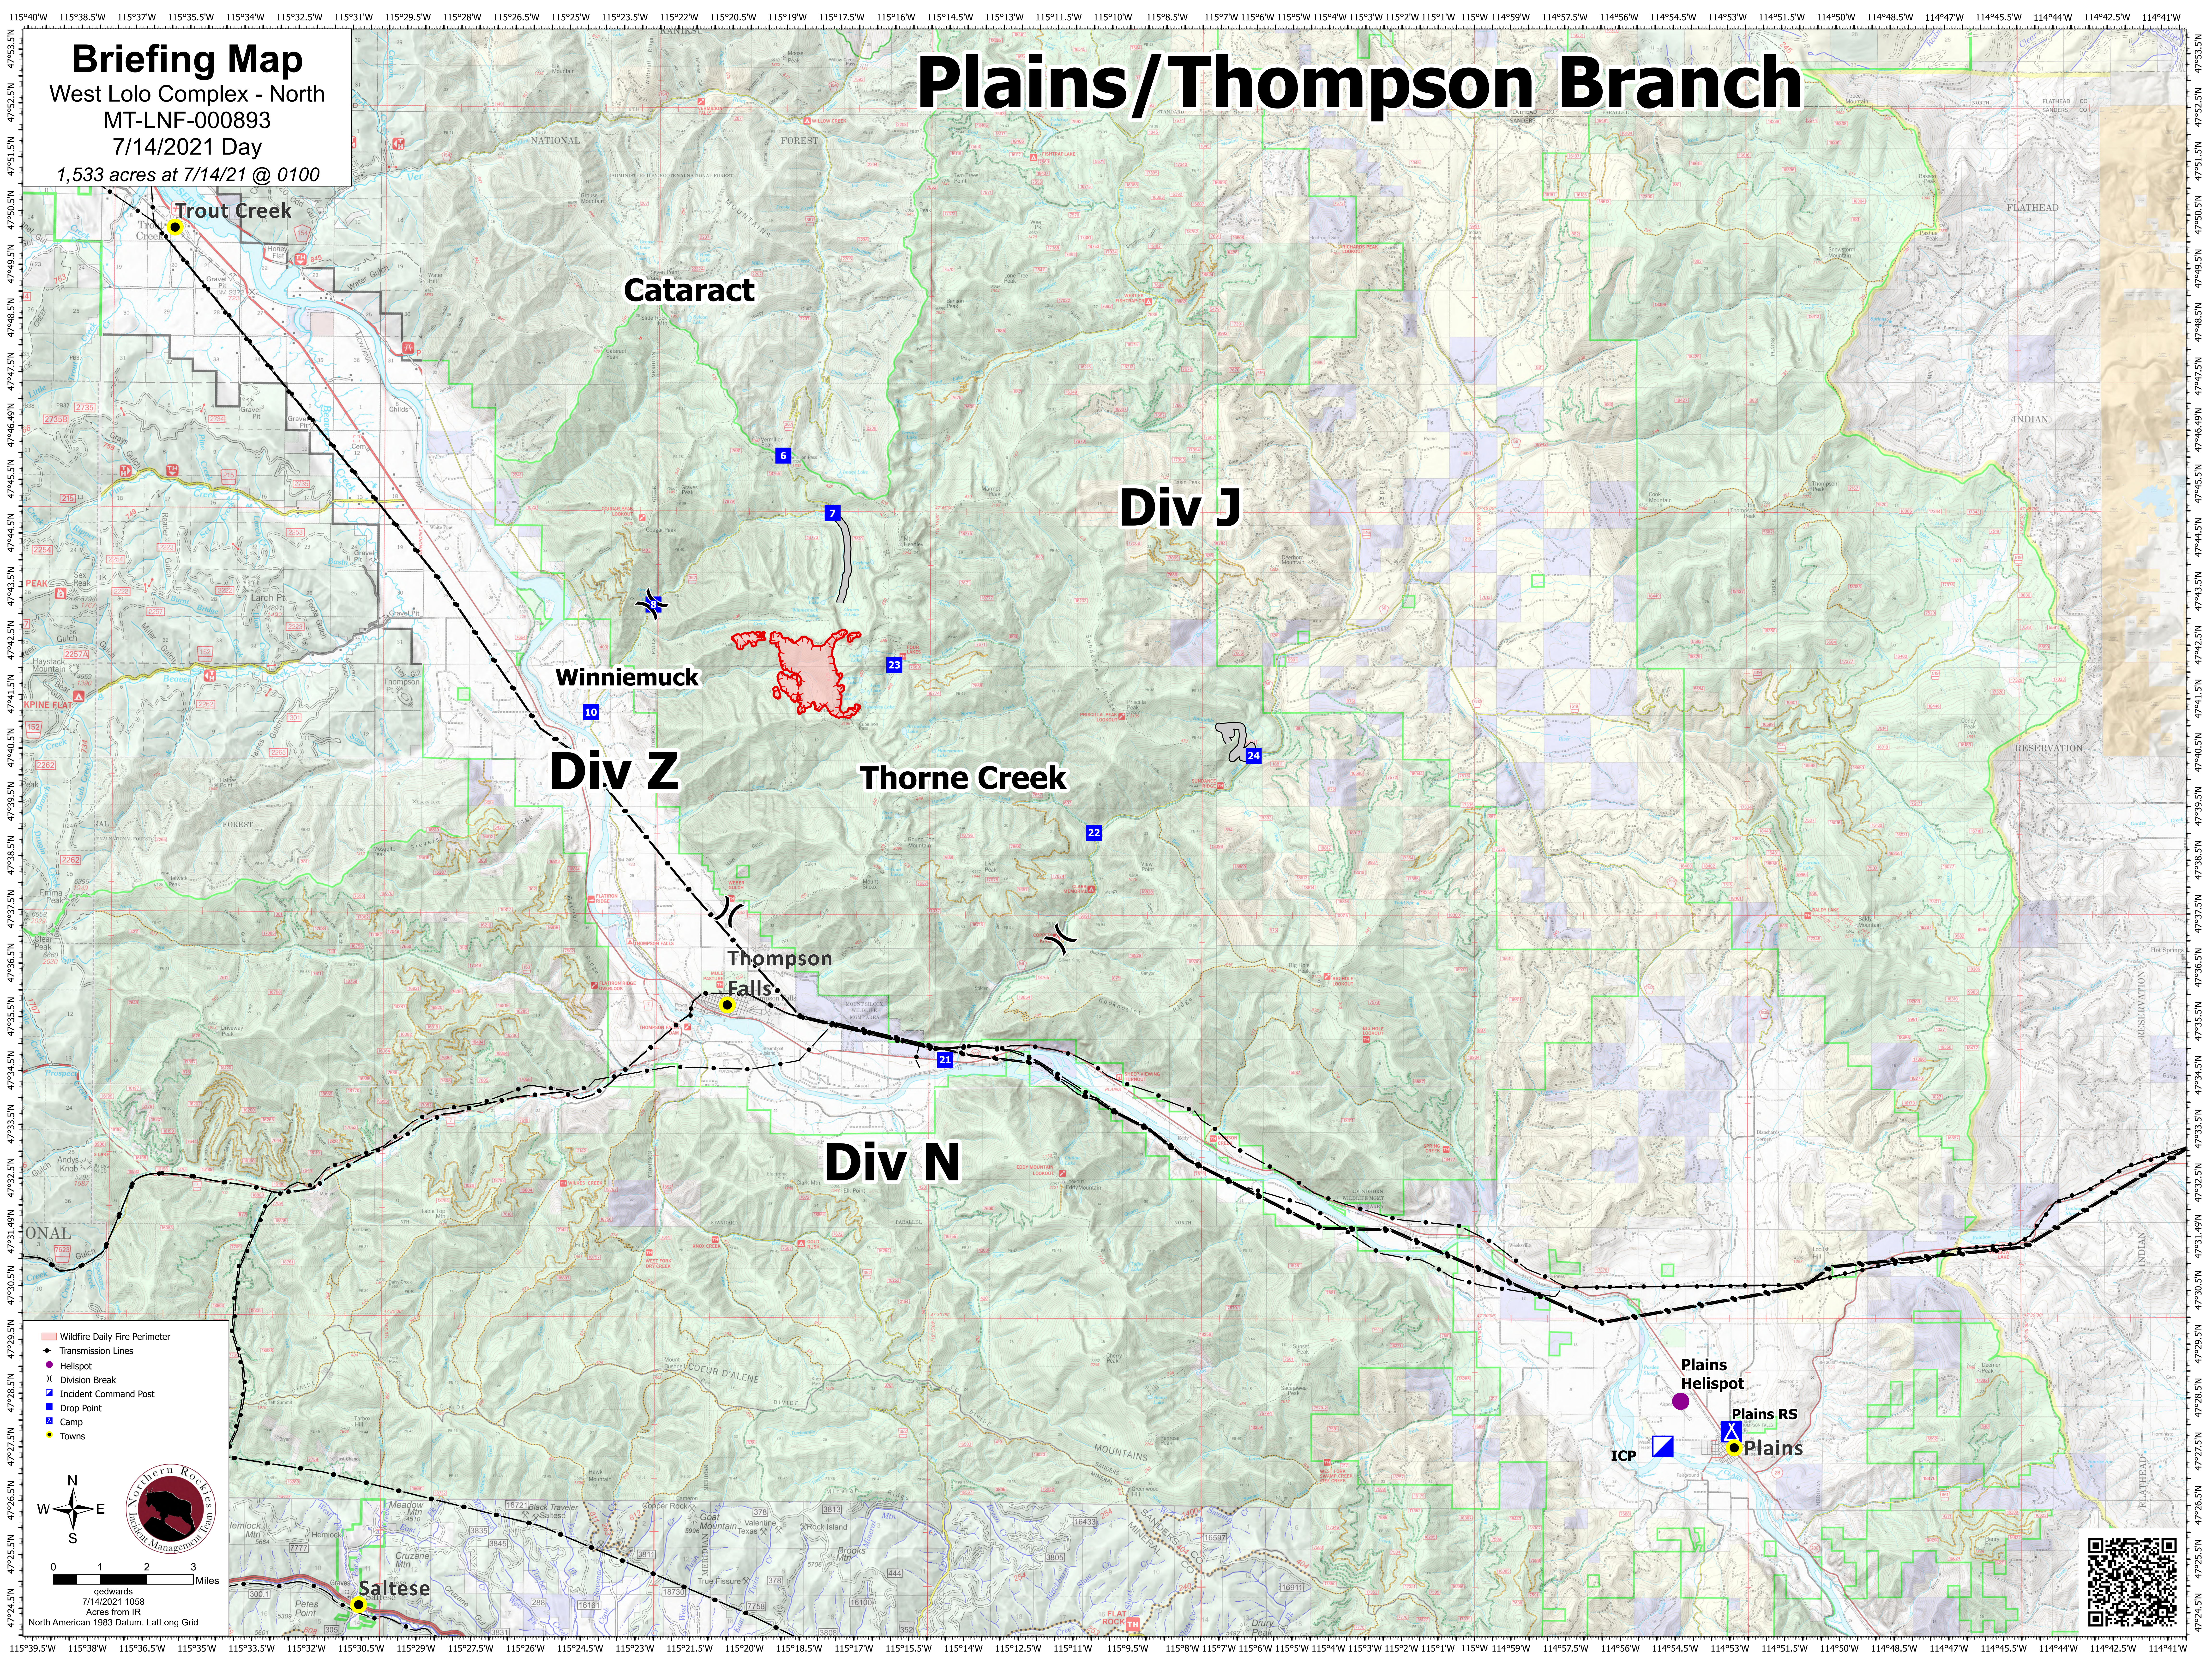

Briefing Map

West Lolo Complex - North
MT-LNF-000893
7/14/2021 Day
1,533 acres at 7/14/21 @ 0100

Plains/Thompson Branch

Legend:

- Wildfire Daily Fire Perimeter
- Transmission Lines
- Helispot
- Division Break
- Incident Command Post
- Drop Point
- Camp
- Towns

Scale: 0 1 2 3 Miles

North Arrow

North American 1983 Datum, LatLong Grid