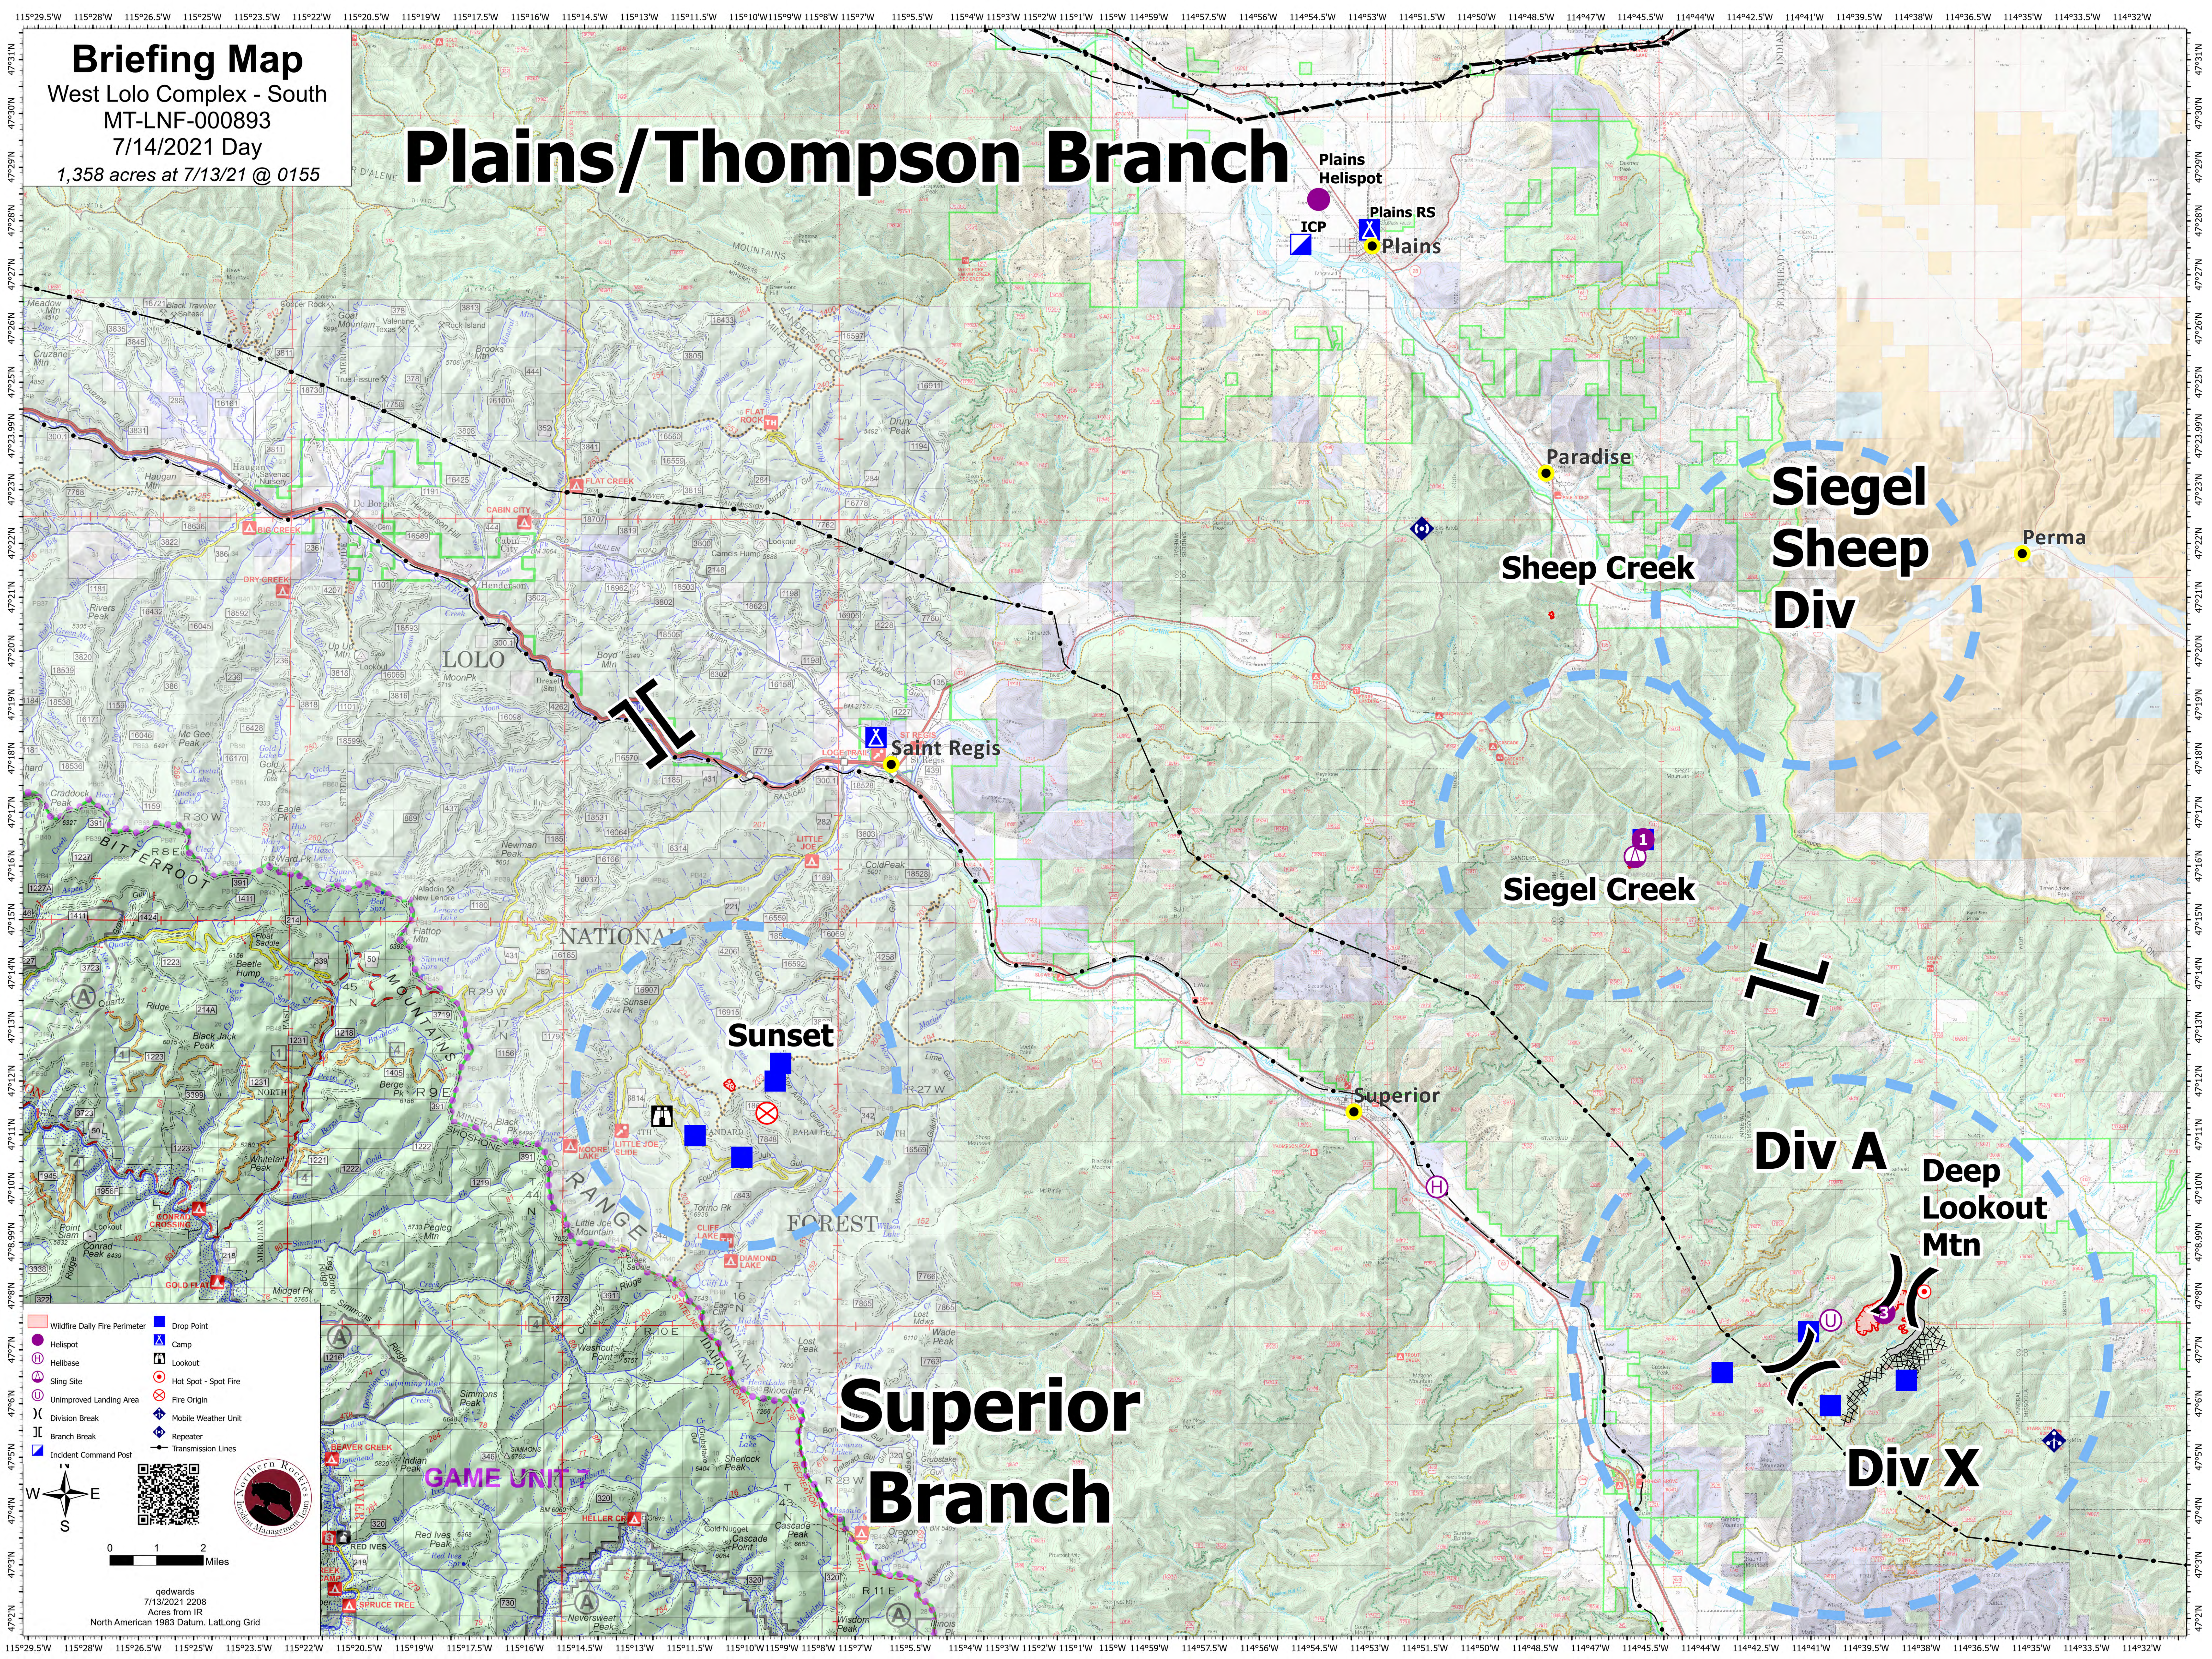

Briefing Map

West Lolo Complex - South
MT-LNF-000893
7/14/2021 Day
1,358 acres at 7/13/21 @ 0155

Plains/Thompson Branch

Plains Helispot

Plains RS
Plains

Siegel Sheep Div

Paradise

Sheep Creek

Perma

Saint Regis

Siegel Creek

Sunset

Superior

Div A

Deep Lookout Mtn

Superior Branch

Div X

Legend

- Wildfire Daily Fire Perimeter
- Helispot
- Helibase
- Sling Site
- Unimproved Landing Area
- Division Break
- Branch Break
- Incident Command Post
- Drop Point
- Camp
- Lookout
- Hot Spot - Spot Fire
- Fire Origin
- Mobile Weather Unit
- Repeater
- Transmission Lines

North Arrow

Scale: 0 1 2 Miles

gedwards
7/13/2021 2208
Acres from IR
North American 1983 Datum, Lat/Long Grid