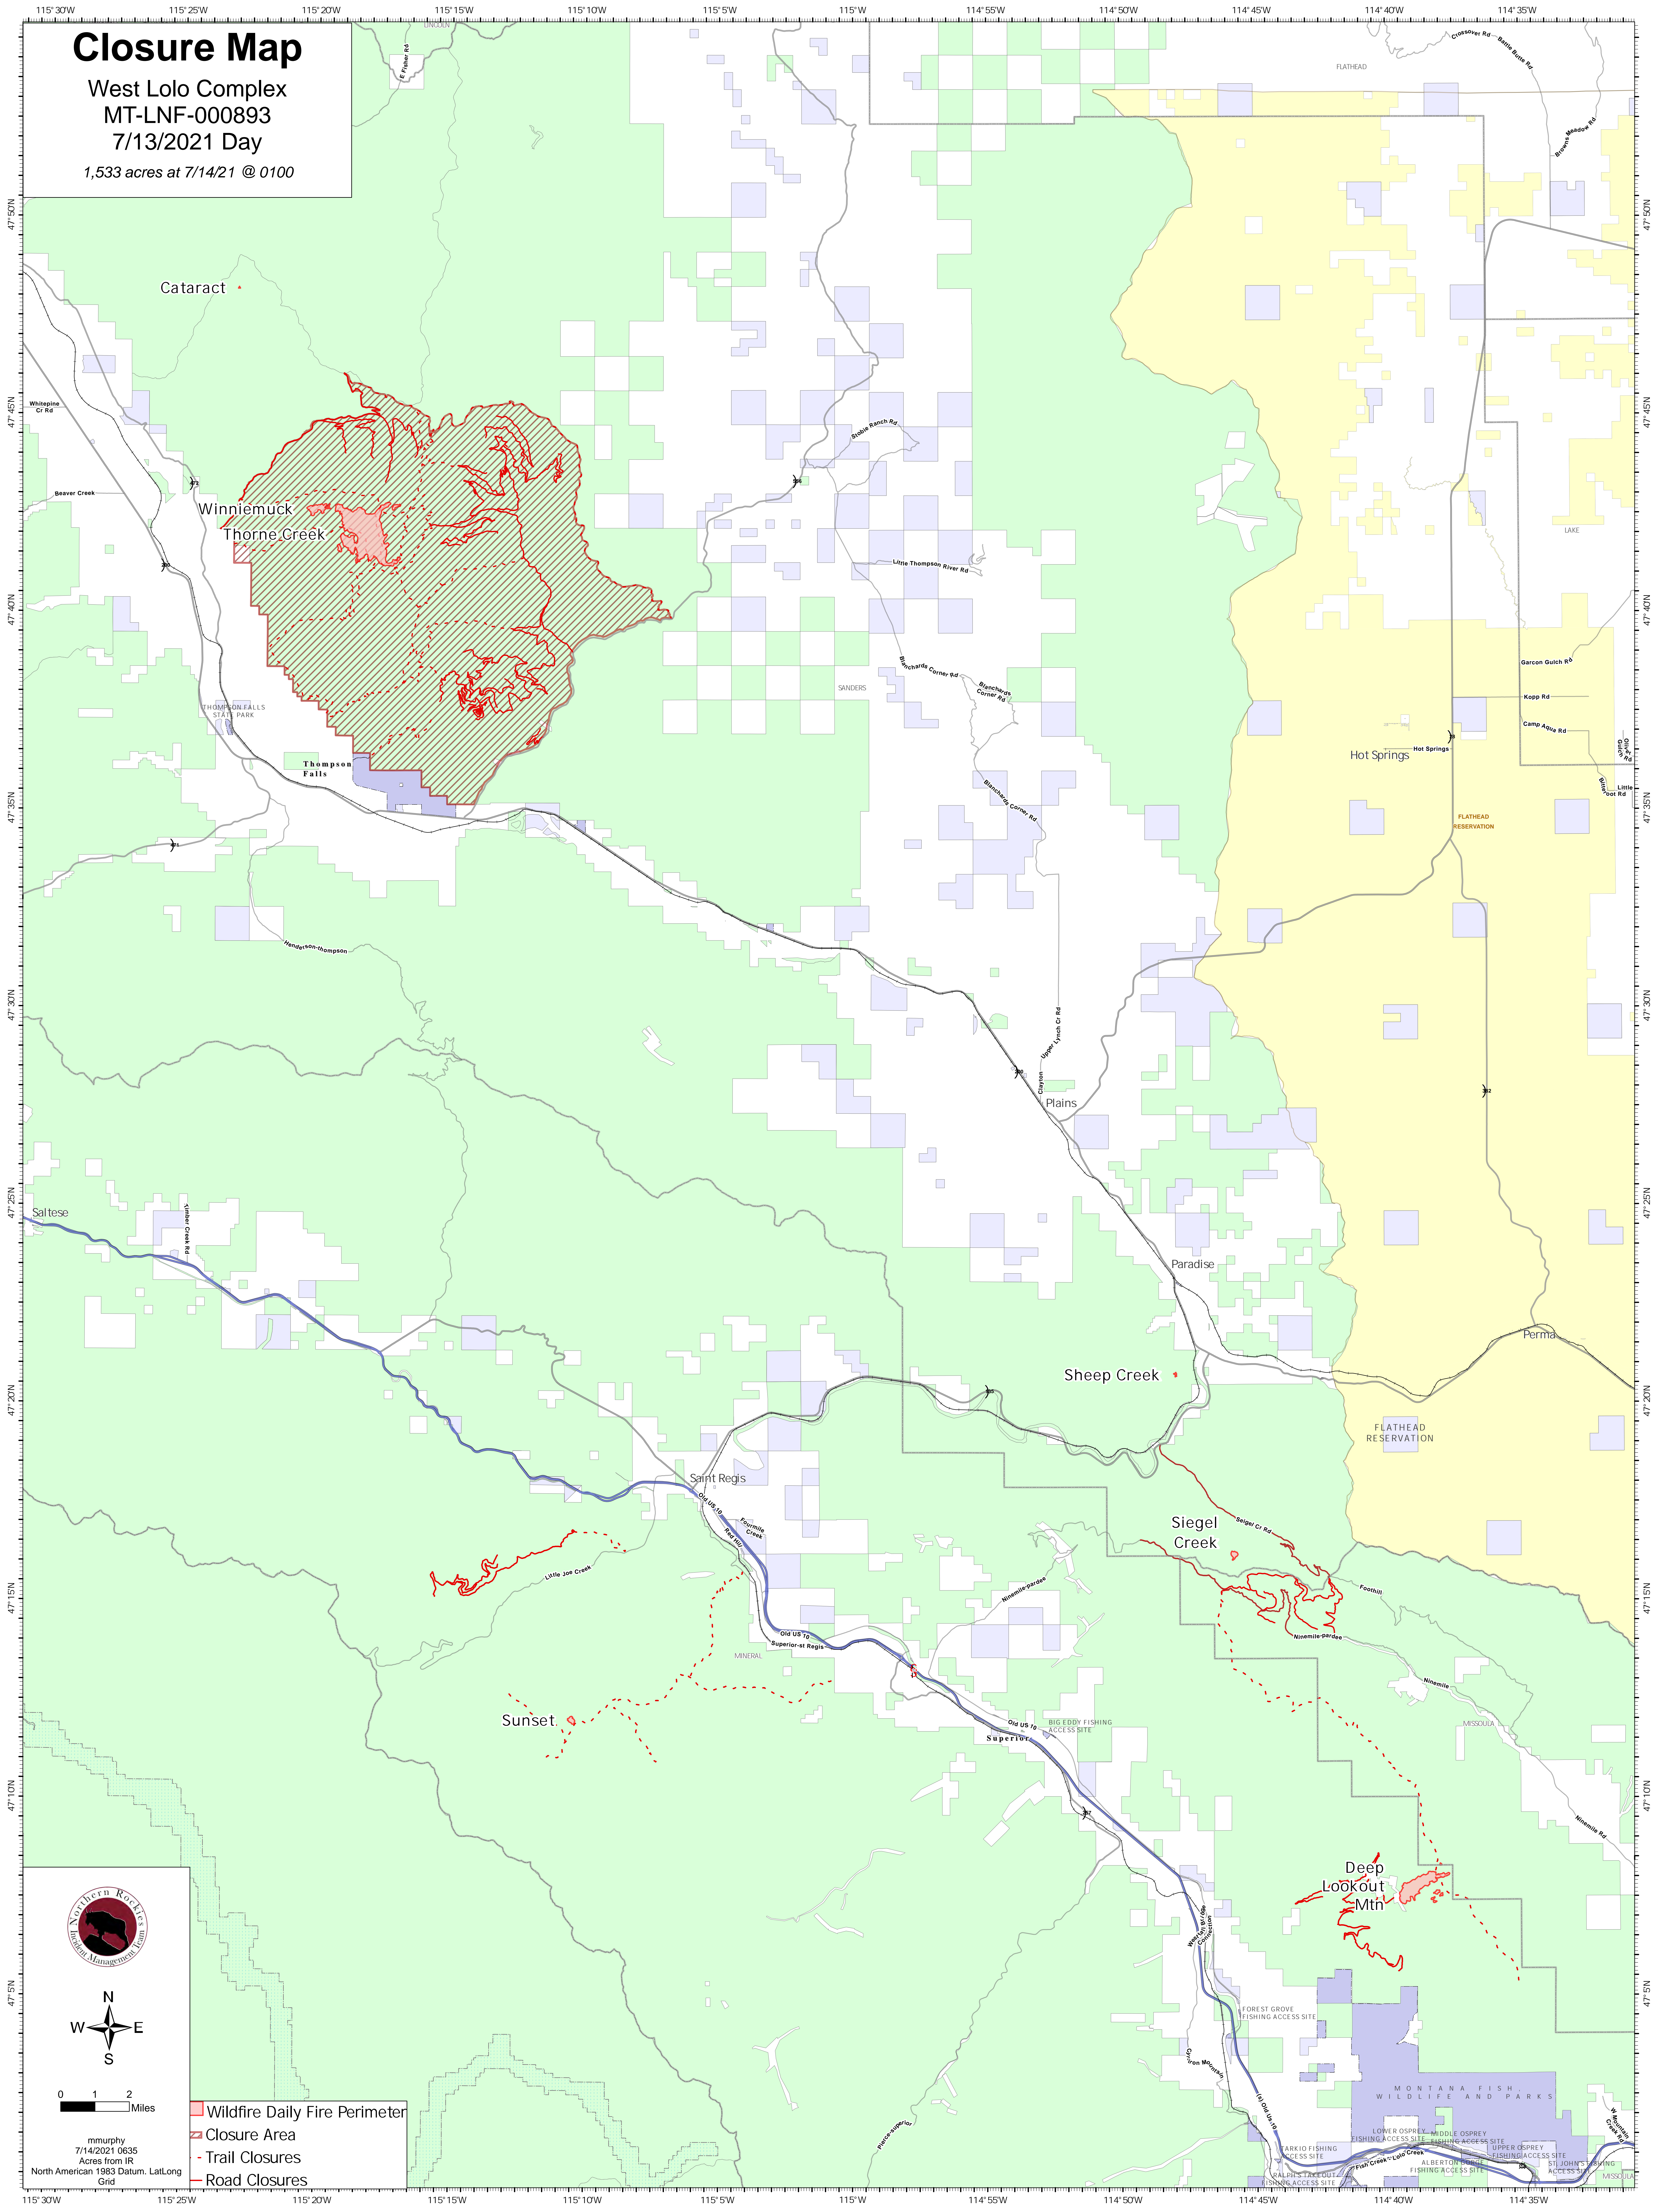

Closure Map

West Lolo Complex
MT-LNF-000893
7/13/2021 Day
1,533 acres at 7/14/21 @ 0100

0 1 2 Miles

- Wildfire Daily Fire Perimeter
- Closure Area
- Trail Closures
- Road Closures

mmurphy
7/14/2021 0635
Acres from IR
North American 1983 Datum, Lat/Long
Grid