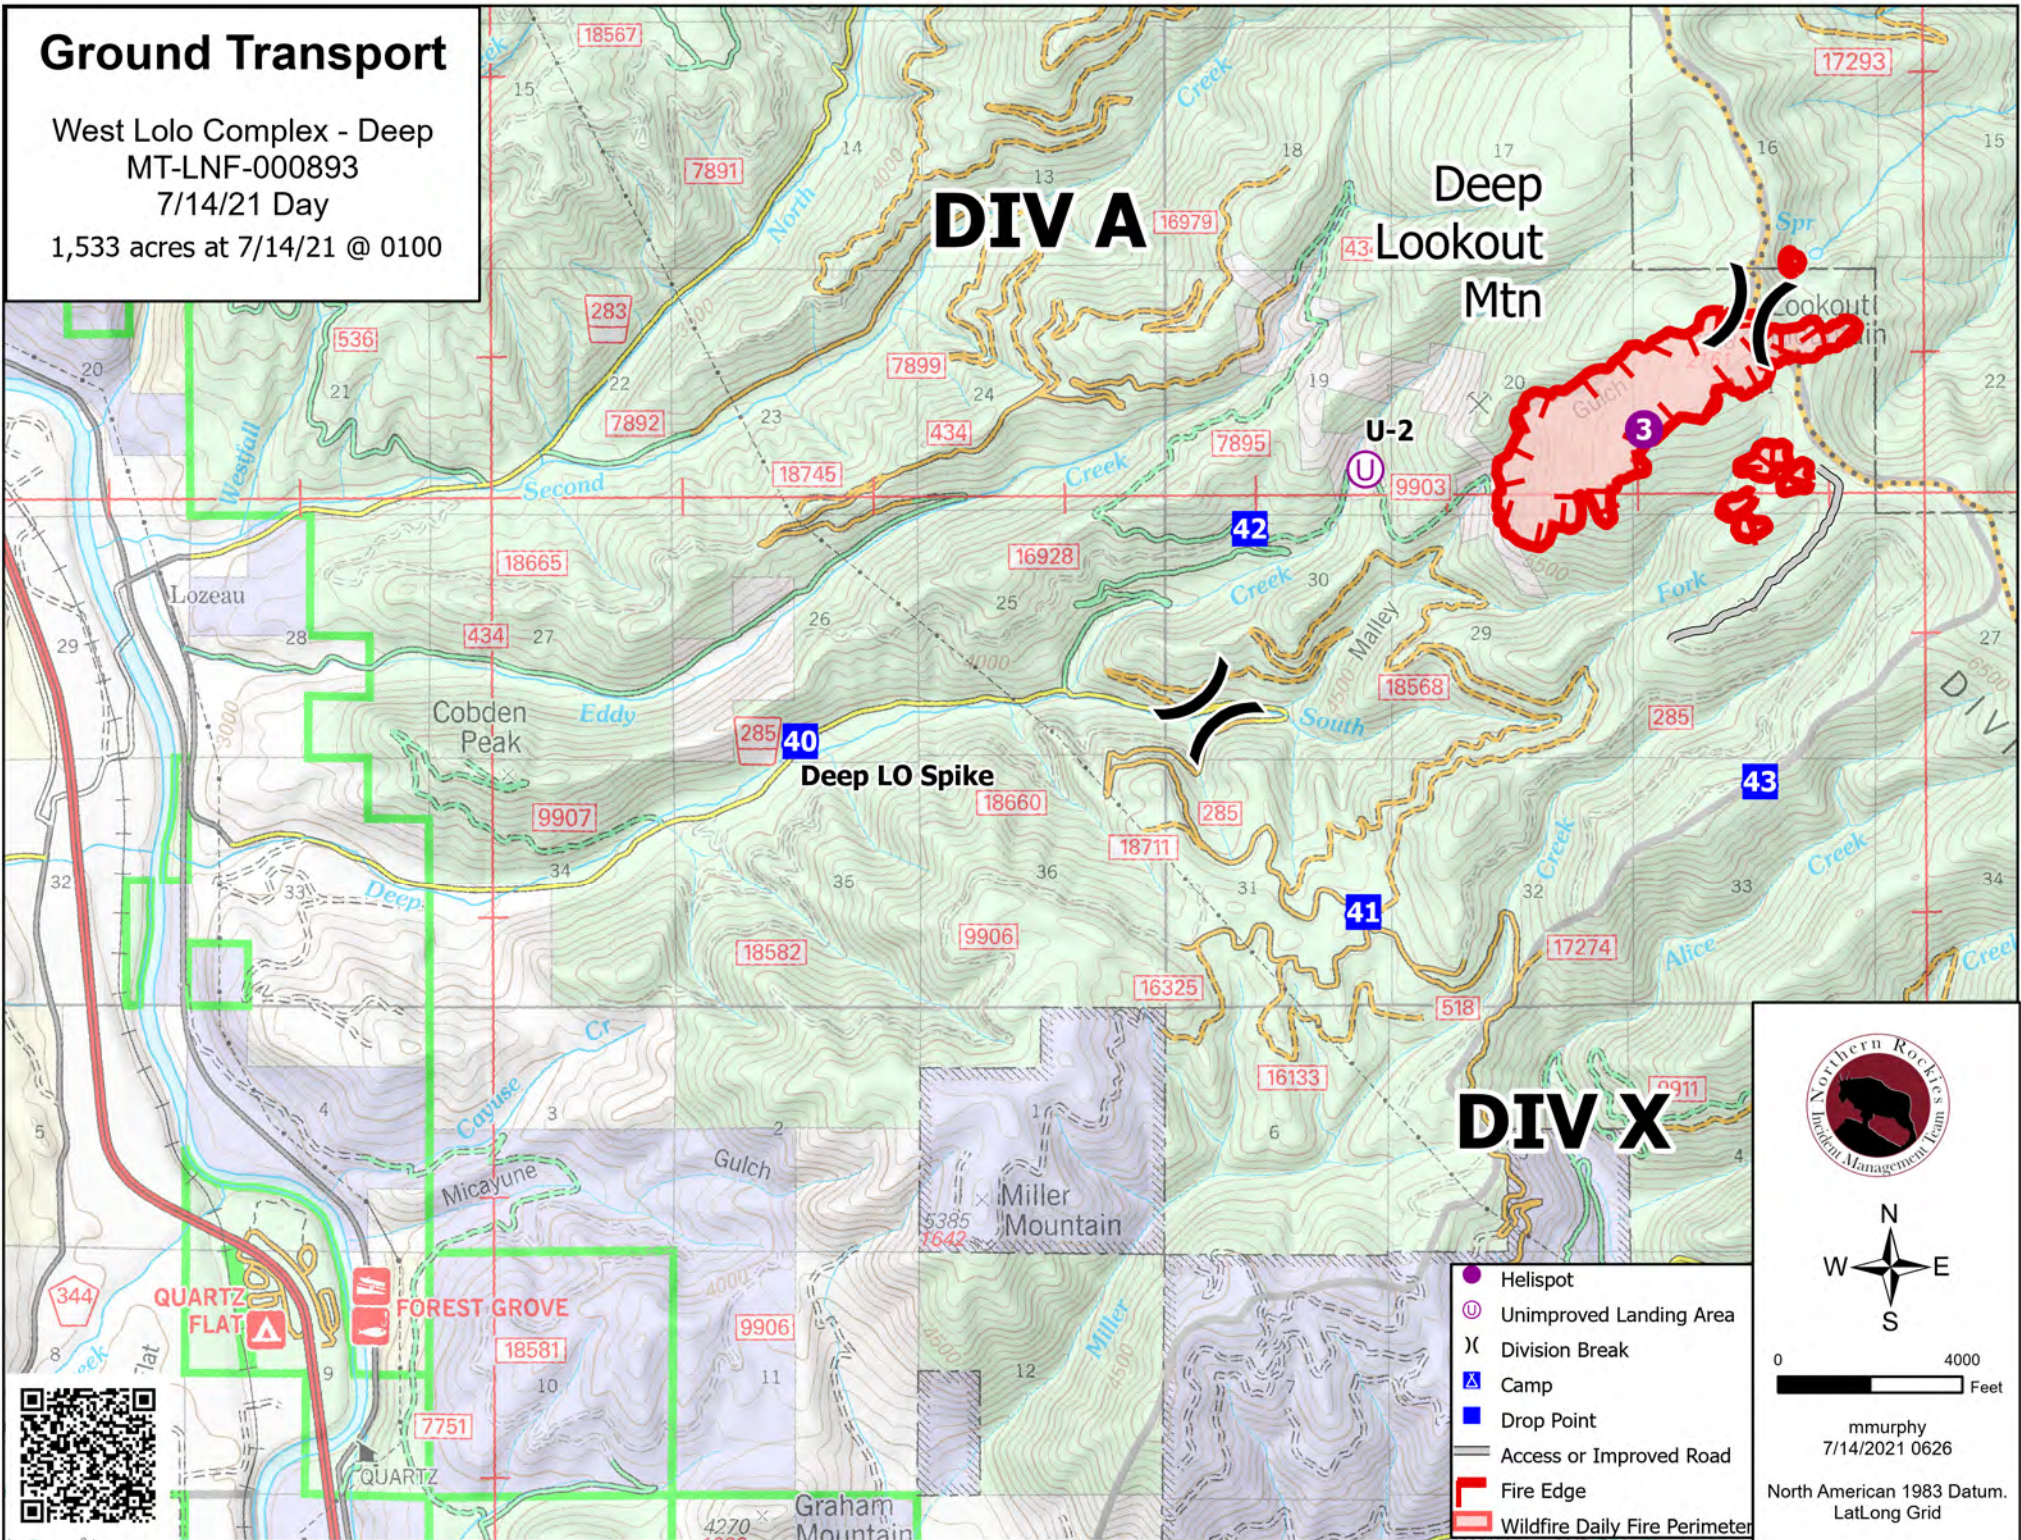

Ground Transport

West Lolo Complex - Deep
MT-LNF-000893
7/14/21 Day
1,533 acres at 7/14/21 @ 0100

0 4000 Feet

mmurphy
7/14/2021 0626
North American 1983 Datum.
Lat/Long Grid