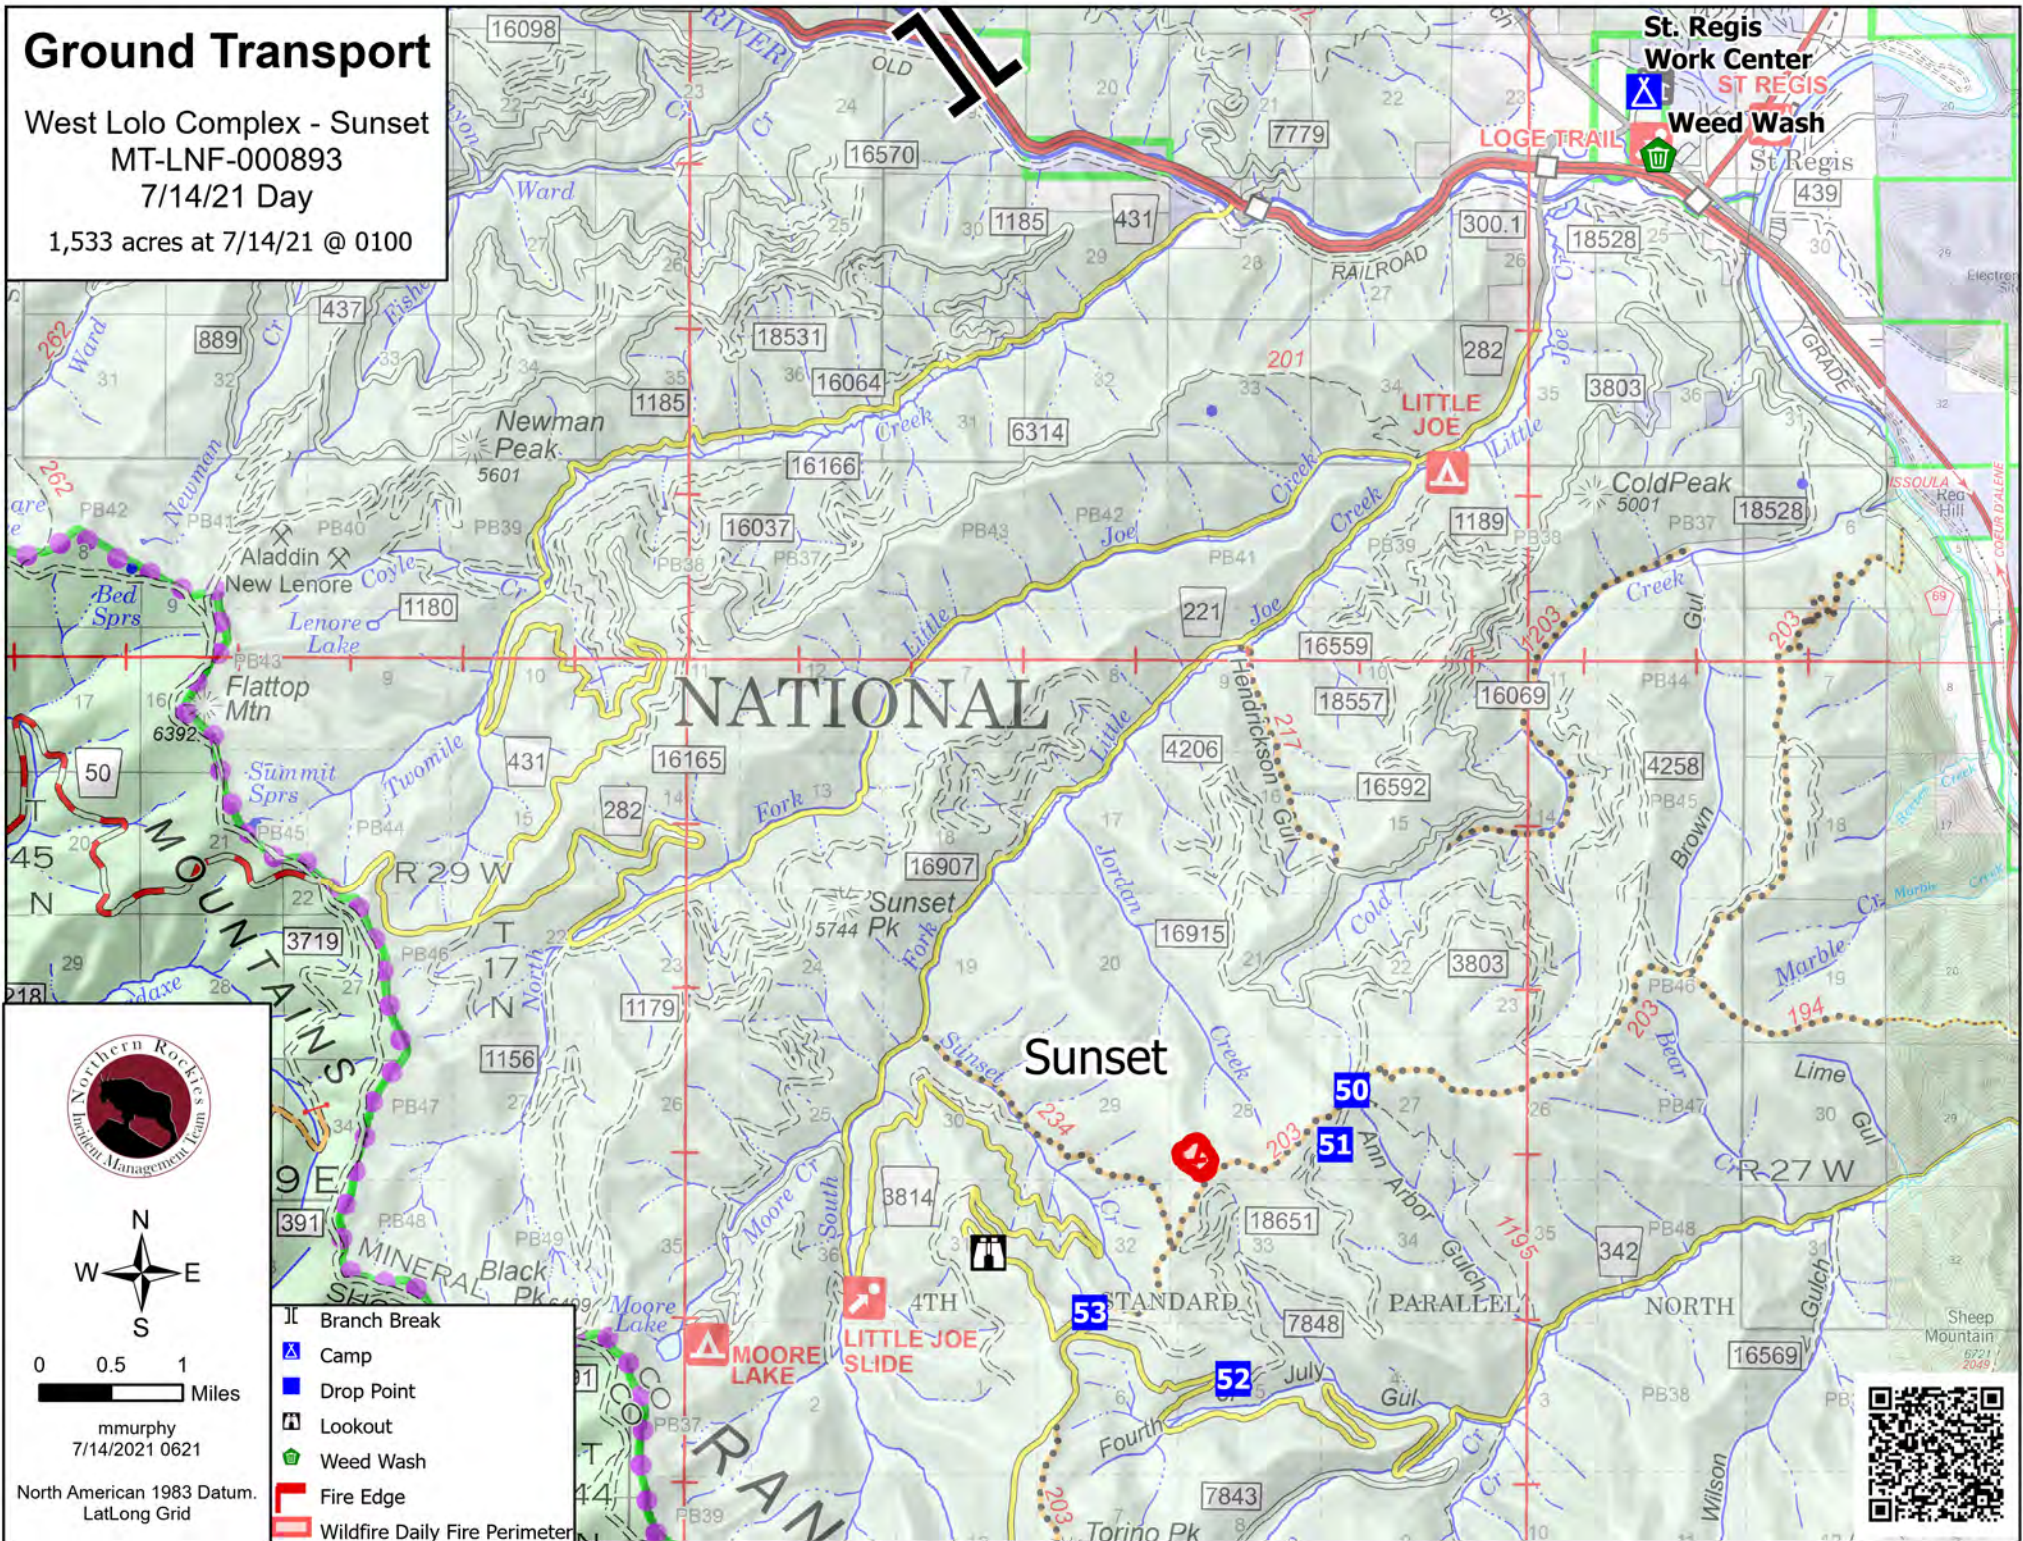

Ground Transport

West Lolo Complex - Sunset
MT-LNF-000893
7/14/21 Day
1,533 acres at 7/14/21 @ 0100

0 0.5 1 Miles

mmurphy
7/14/2021 0621

North American 1983 Datum.
Lat/Long Grid

- Branch Break
- Camp
- Drop Point
- Lookout
- Weed Wash
- Fire Edge
- Wildfire Daily Fire Perimeter