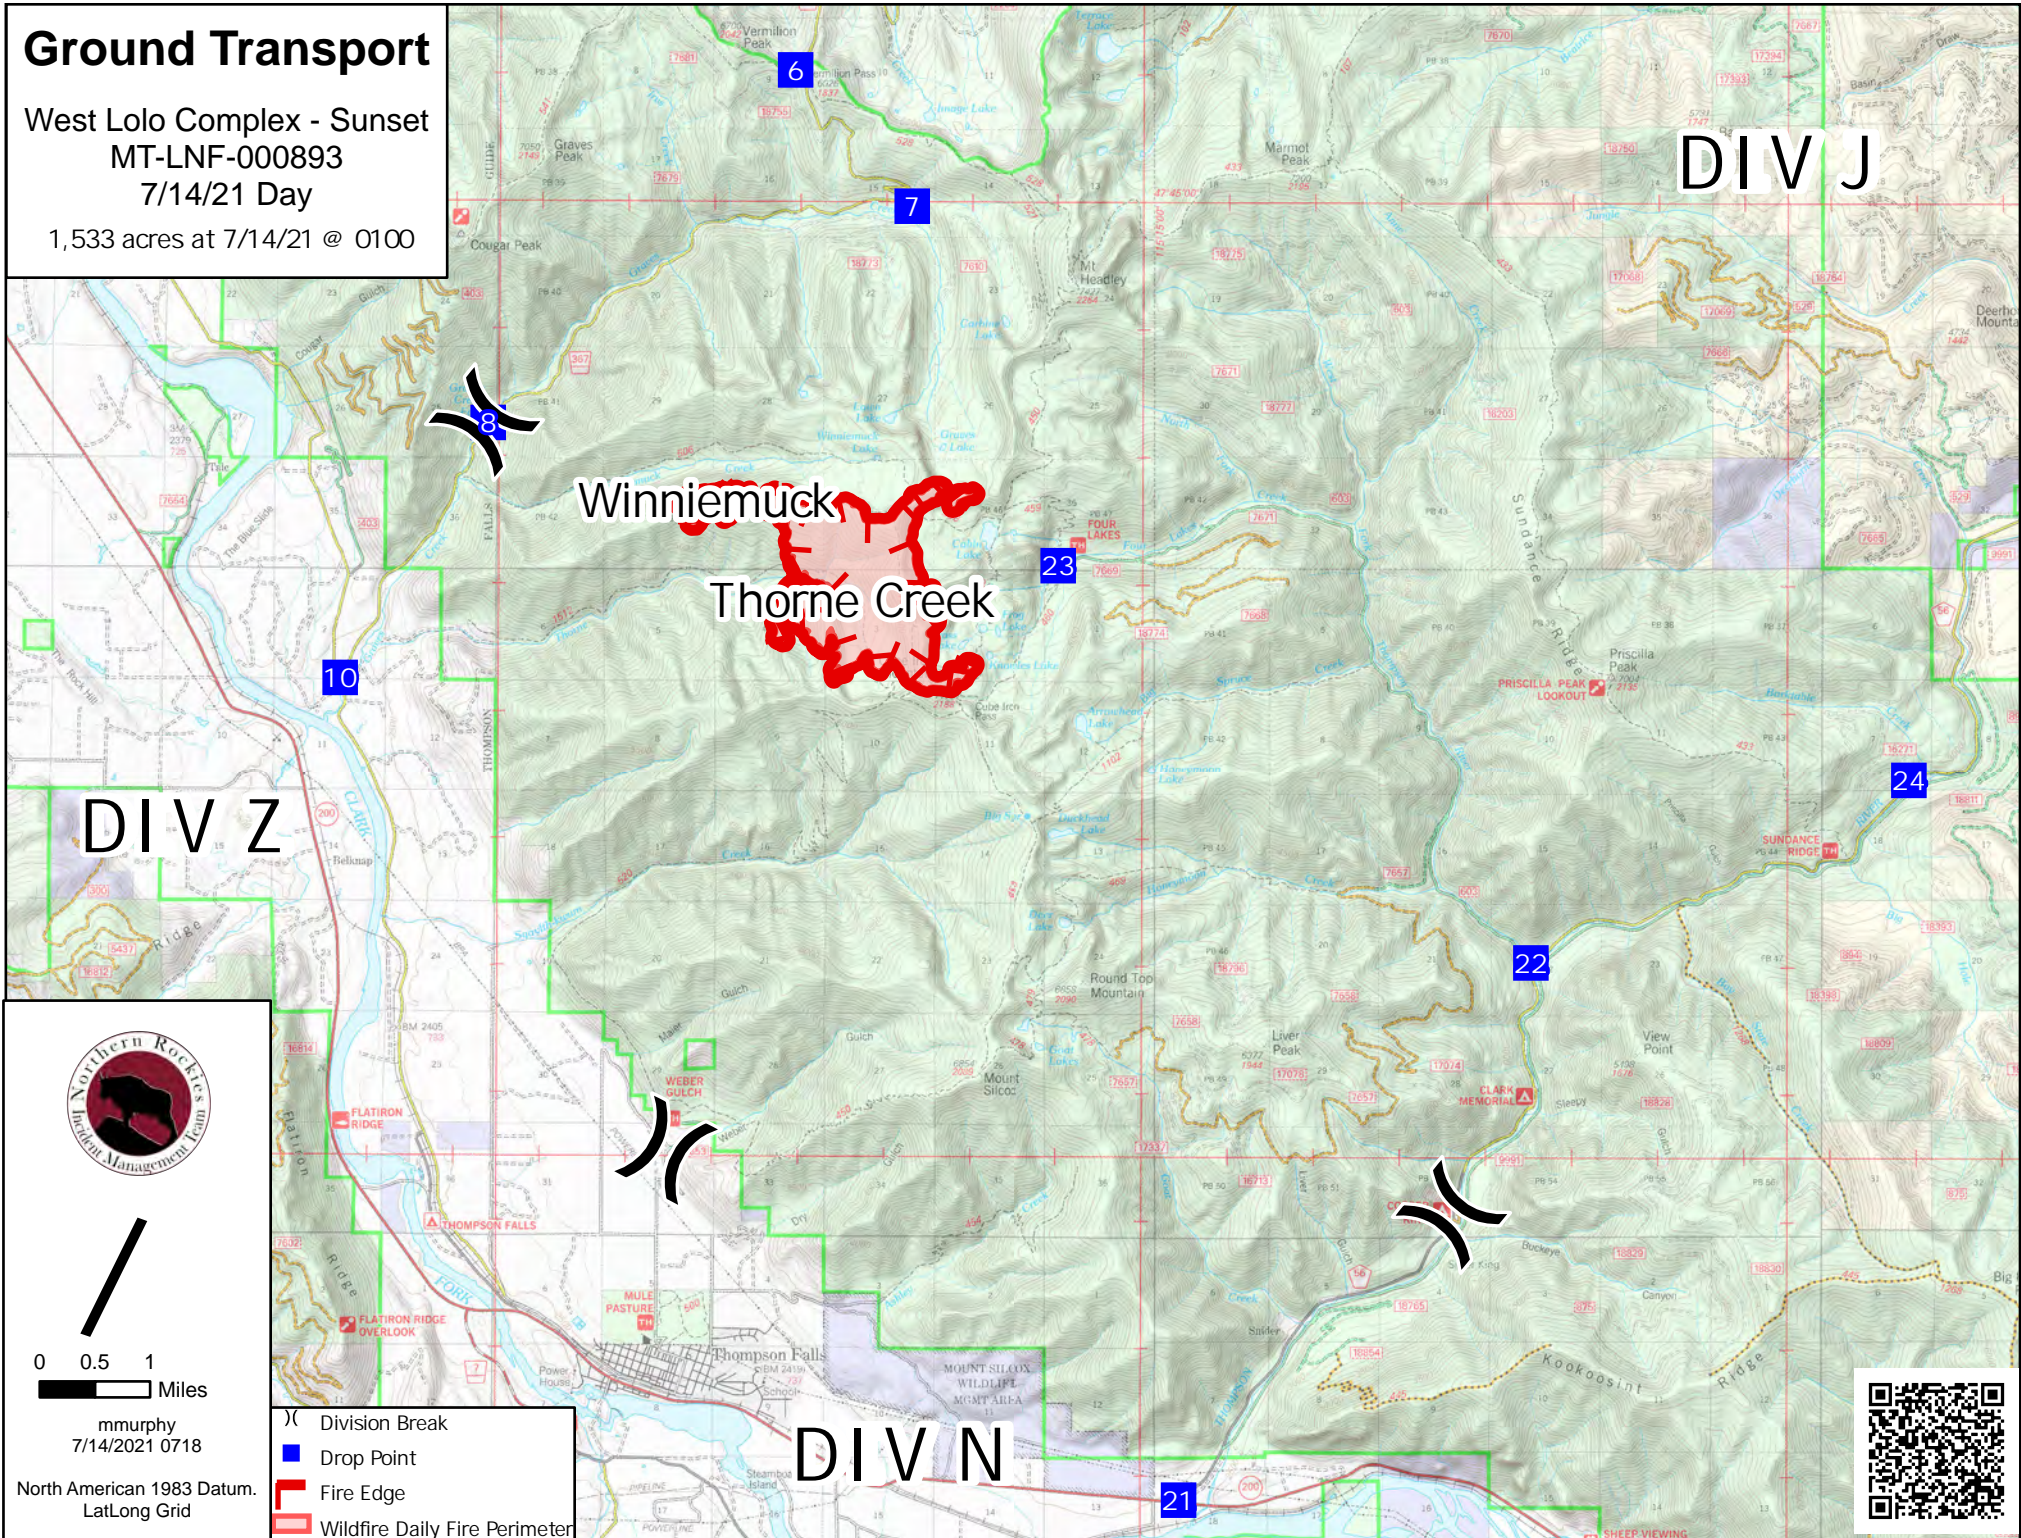

Ground Transport

West Lolo Complex - Sunset
MT-LNF-000893
7/14/21 Day
1,533 acres at 7/14/21 @ 0100

DIV J

Winniemuck
Thorne Creek

DIV Z

DIV N

- (X) Division Break
- Drop Point
- ▬ Fire Edge
- ▭ Wildfire Daily Fire Perimeter

mmurphy
7/14/2021 0718
North American 1983 Datum.
Lat/Long Grid