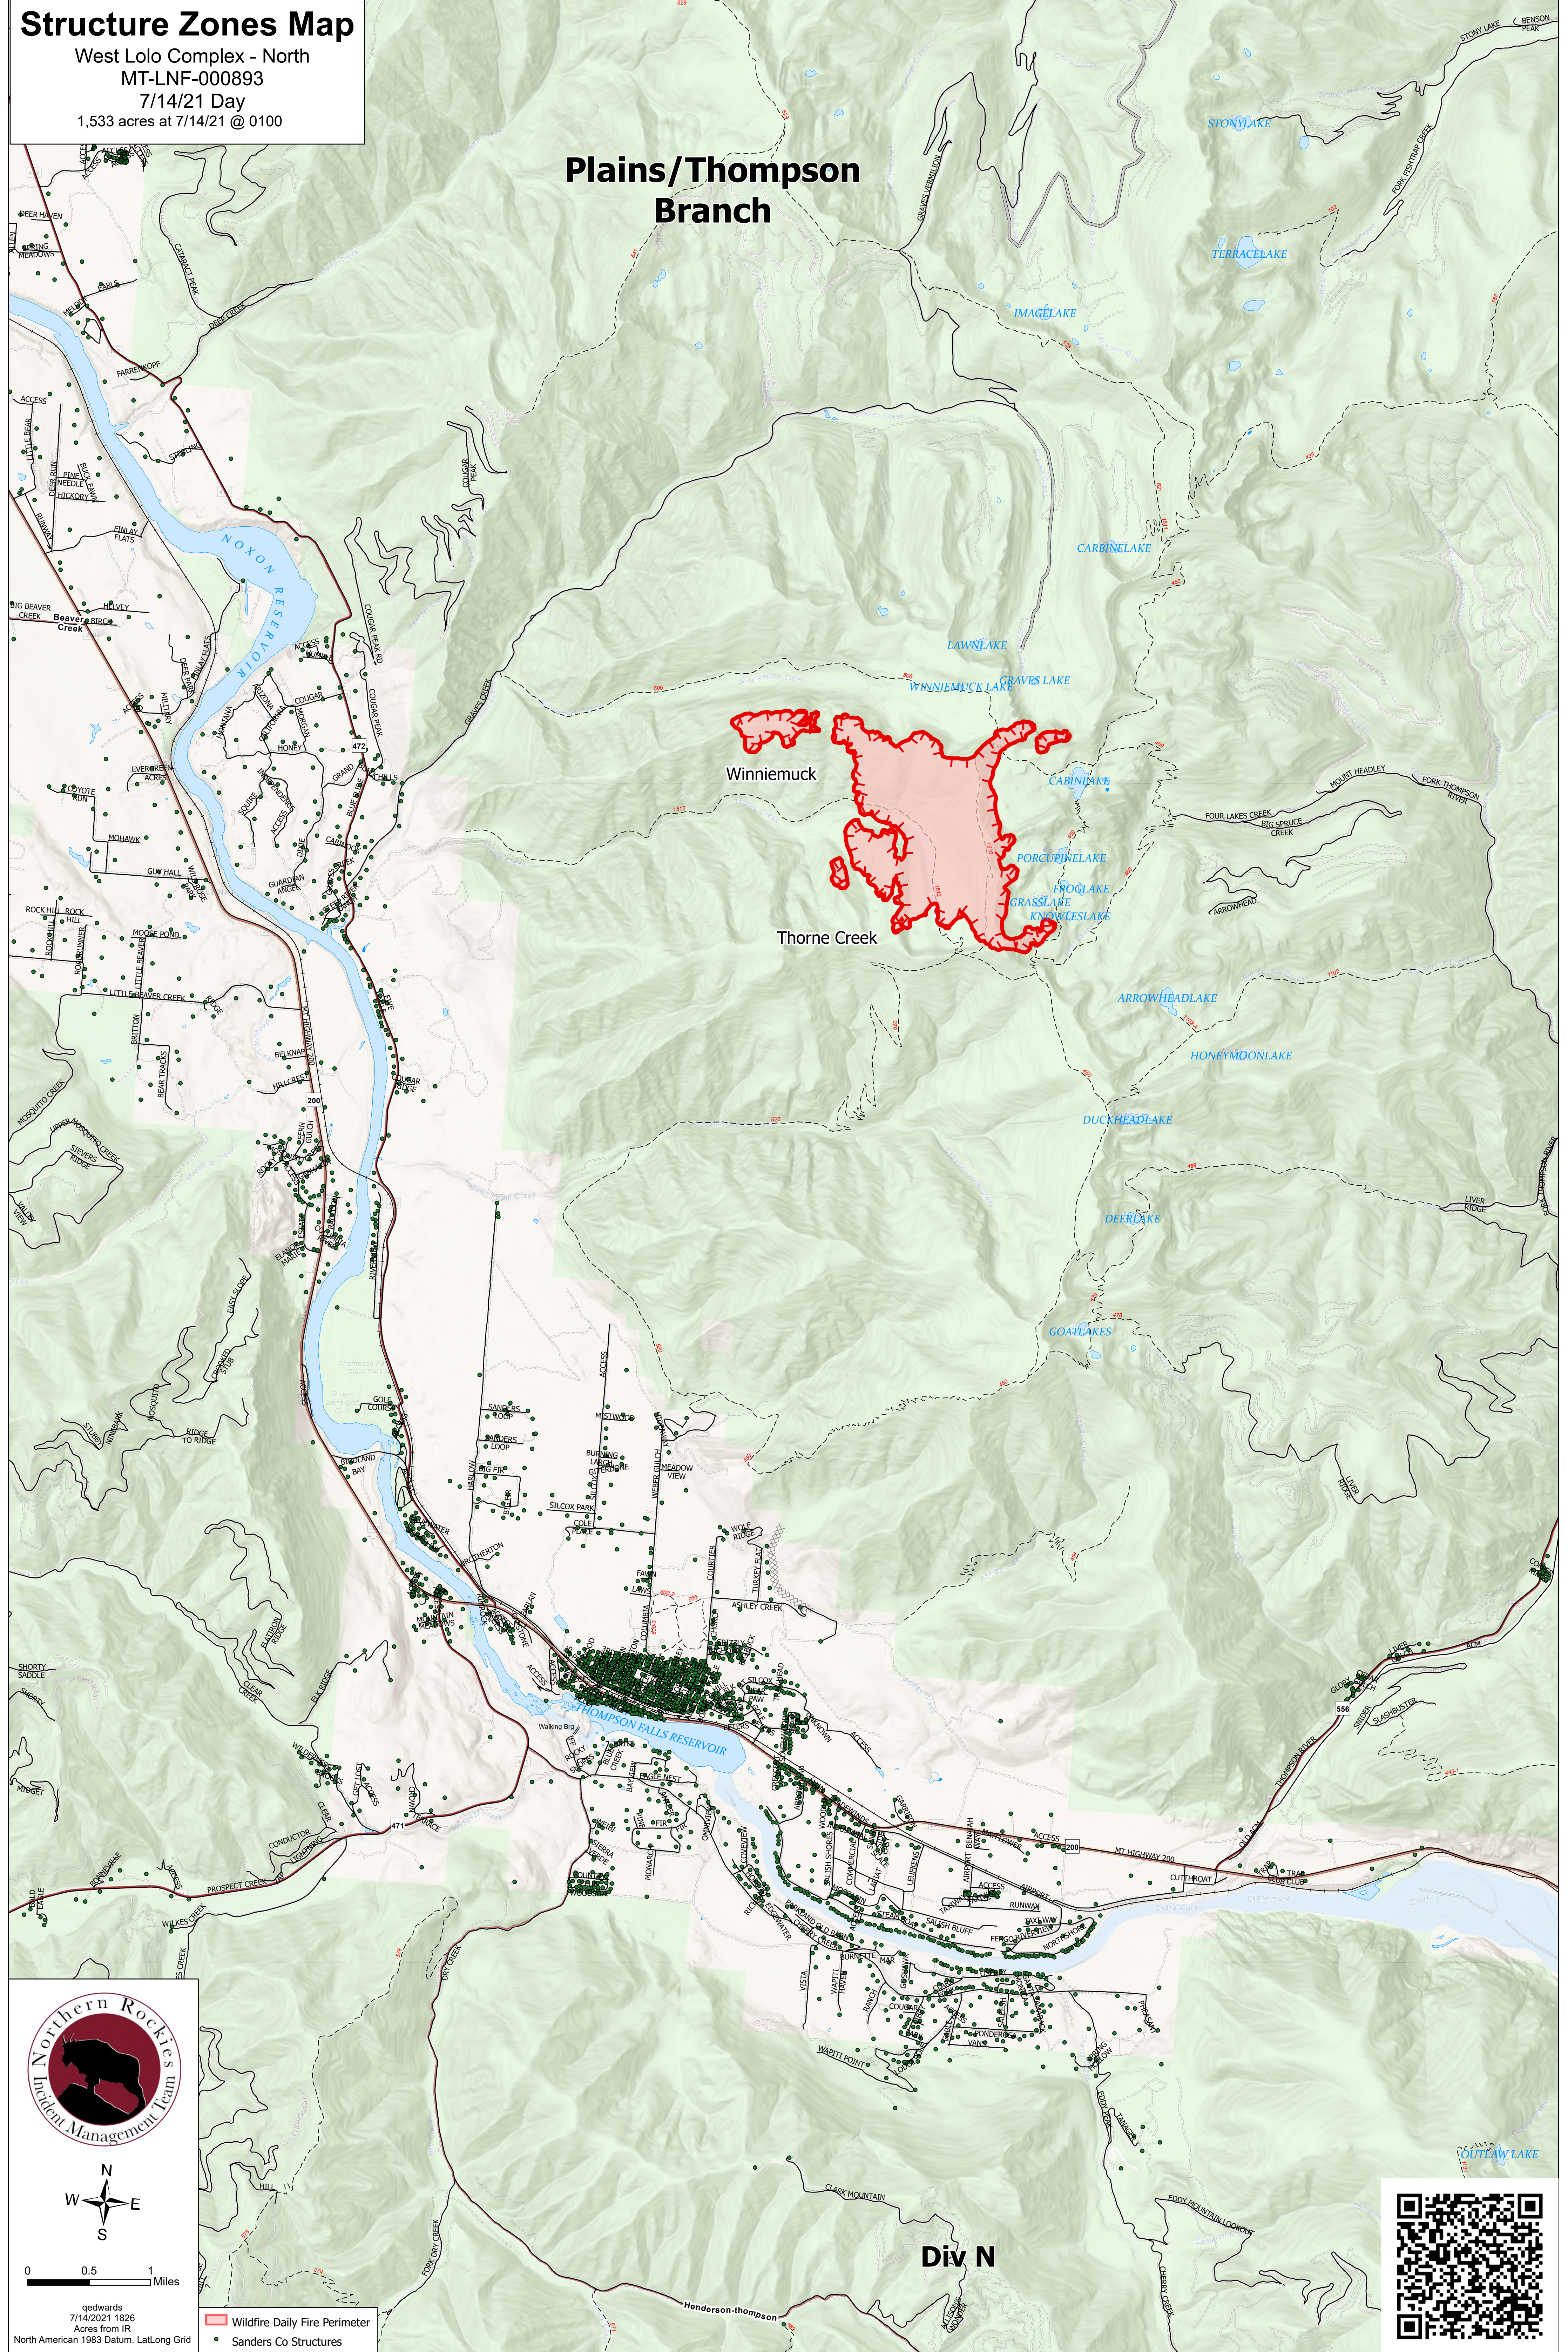

Structure Zones Map

West Lolo Complex - North
MT-LNF-000893
7/14/21 Day
1,533 acres at 7/14/21 @ 0100

Plains/Thompson Branch

gedwards
7/14/2021 1826
Acres from IR
North American 1983 Datum, LatLong Grid

- Wildfire Daily Fire Perimeter
- Sanders Co Structures

Div N