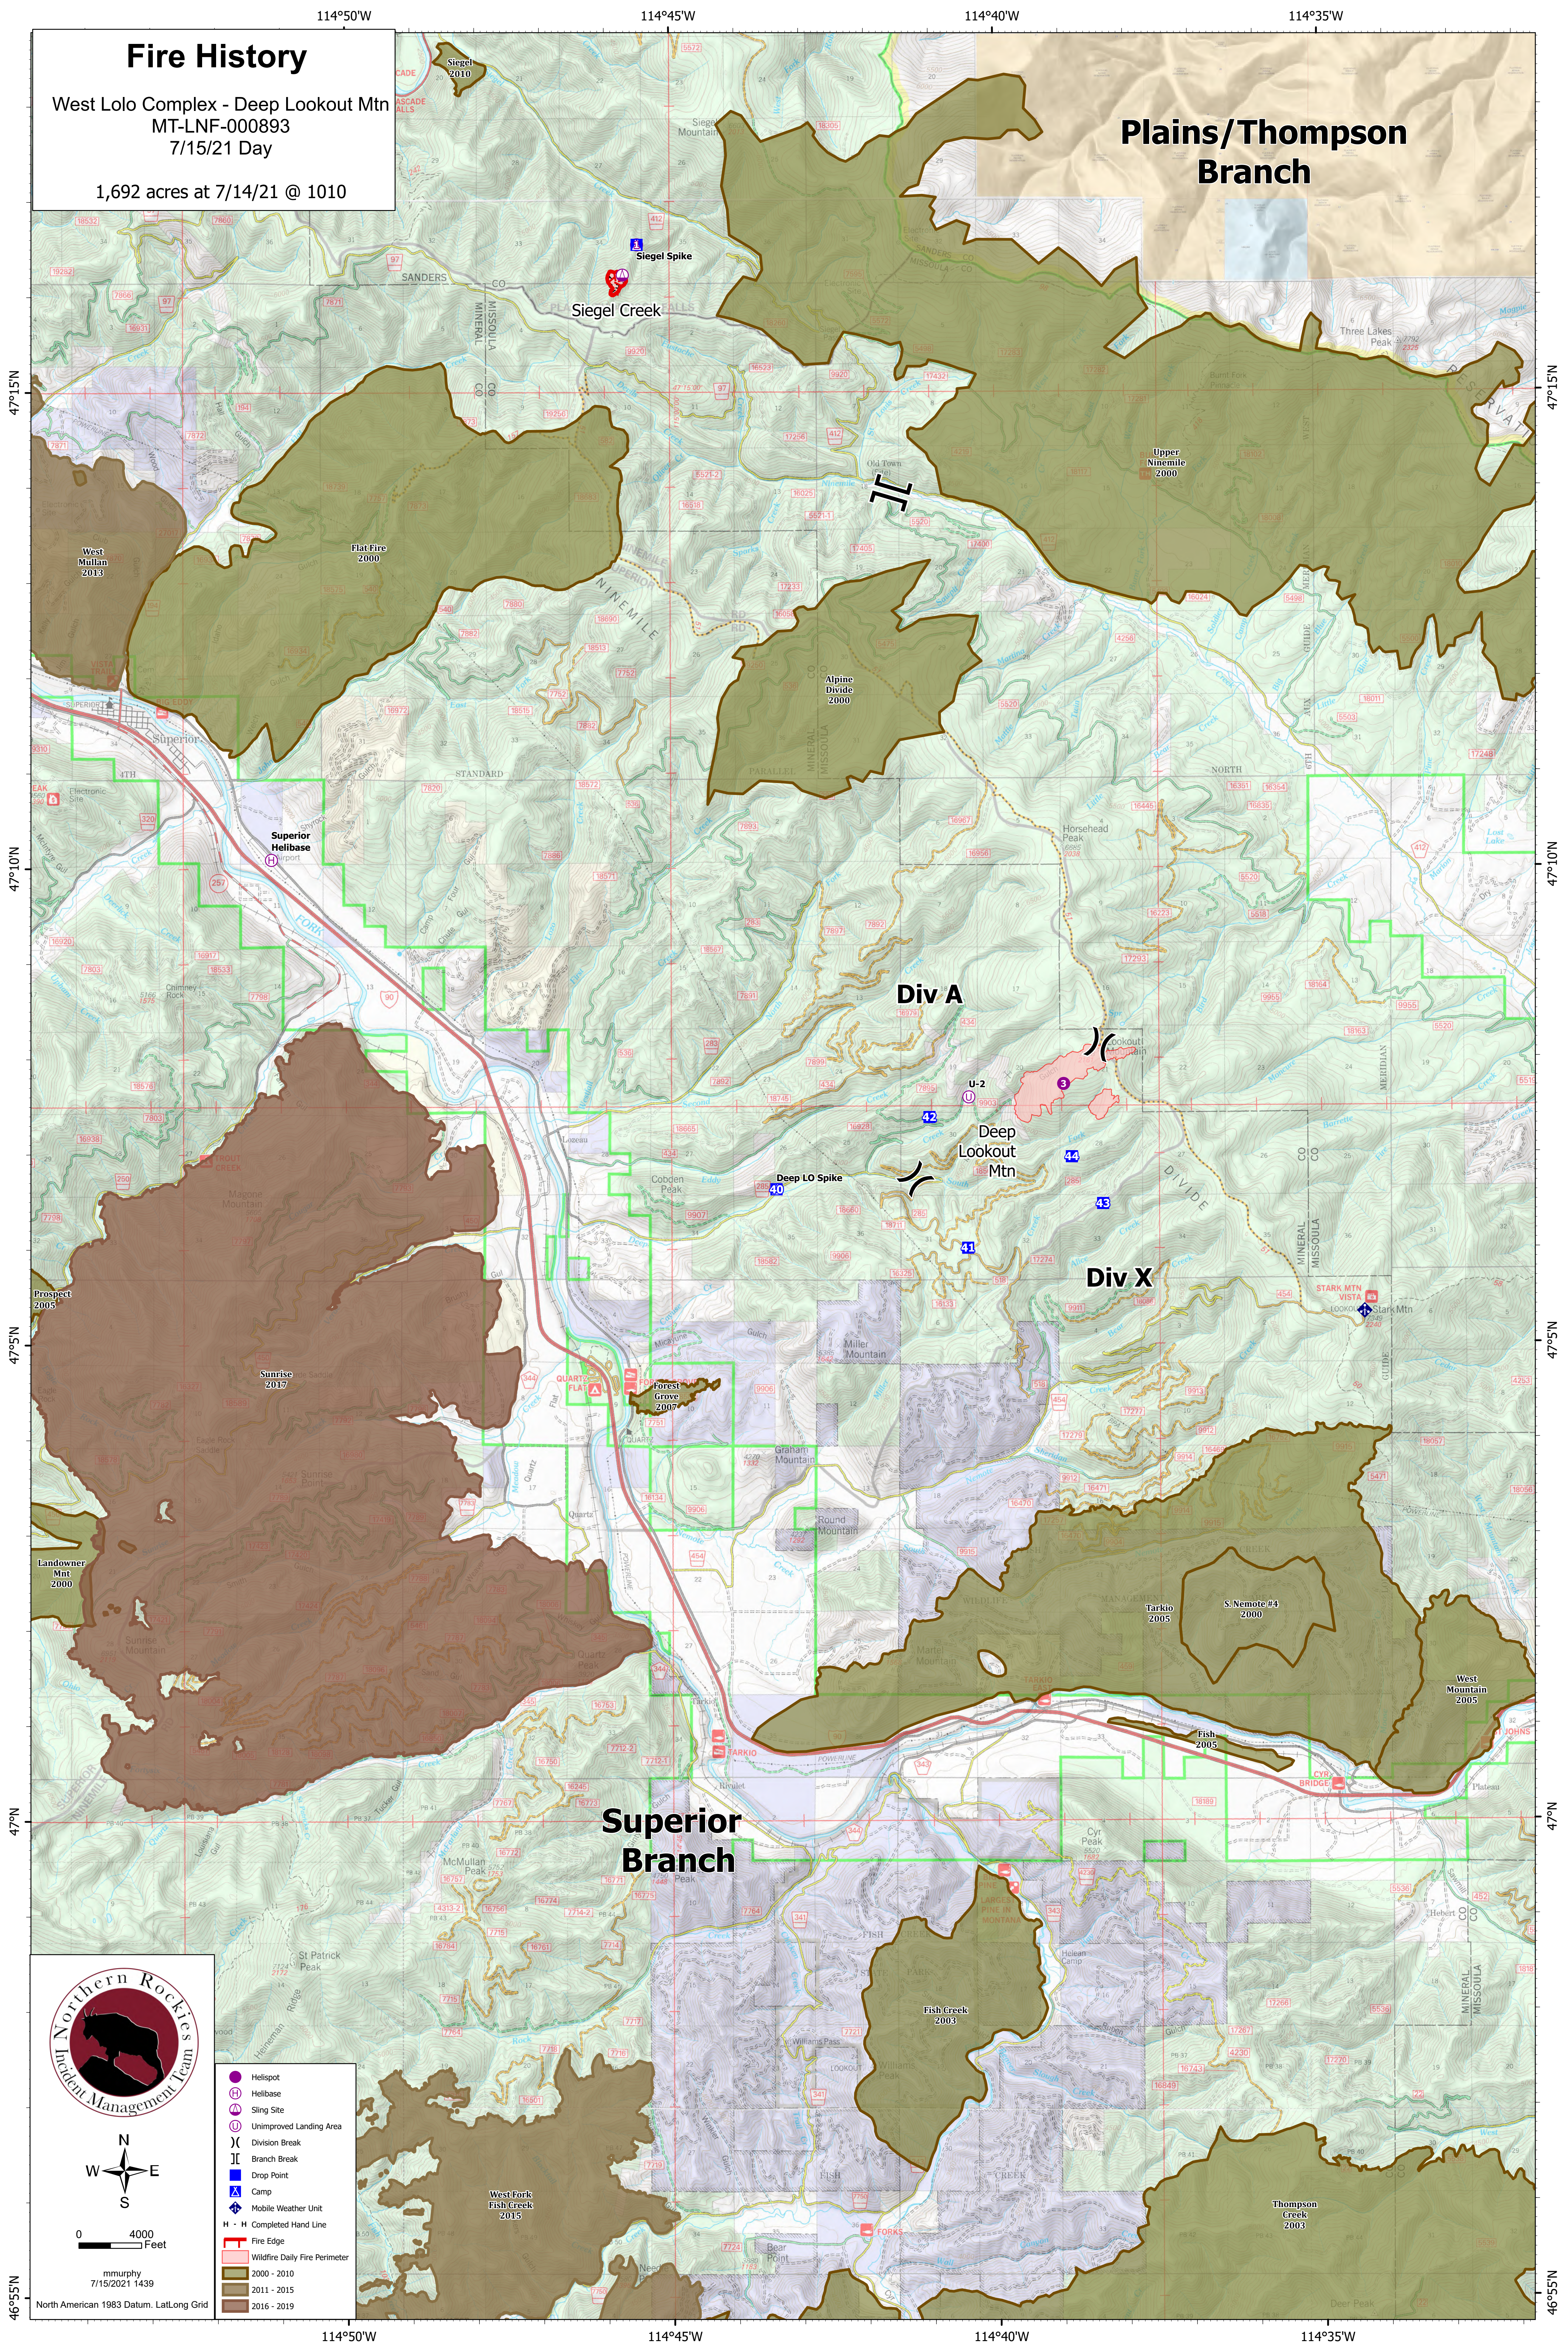

# Fire History

West Lolo Complex - Deep Lookout Mtn  
MT-LNF-000893  
7/15/21 Day

1,692 acres at 7/14/21 @ 1010

## Plains/Thompson Branch

- Helispot
- Ⓜ Helibase
- Ⓜ Sling Site
- Ⓜ Unimproved Landing Area
- ) Division Break
- || Branch Break
- Drop Point
- Ⓜ Camp
- Ⓜ Mobile Weather Unit
- H - H Completed Hand Line
- Fire Edge
- Wildfire Daily Fire Perimeter
- 2000 - 2010
- 2011 - 2015
- 2016 - 2019

mmurphy  
7/15/2021 1439  
North American 1983 Datum, LatLong Grid