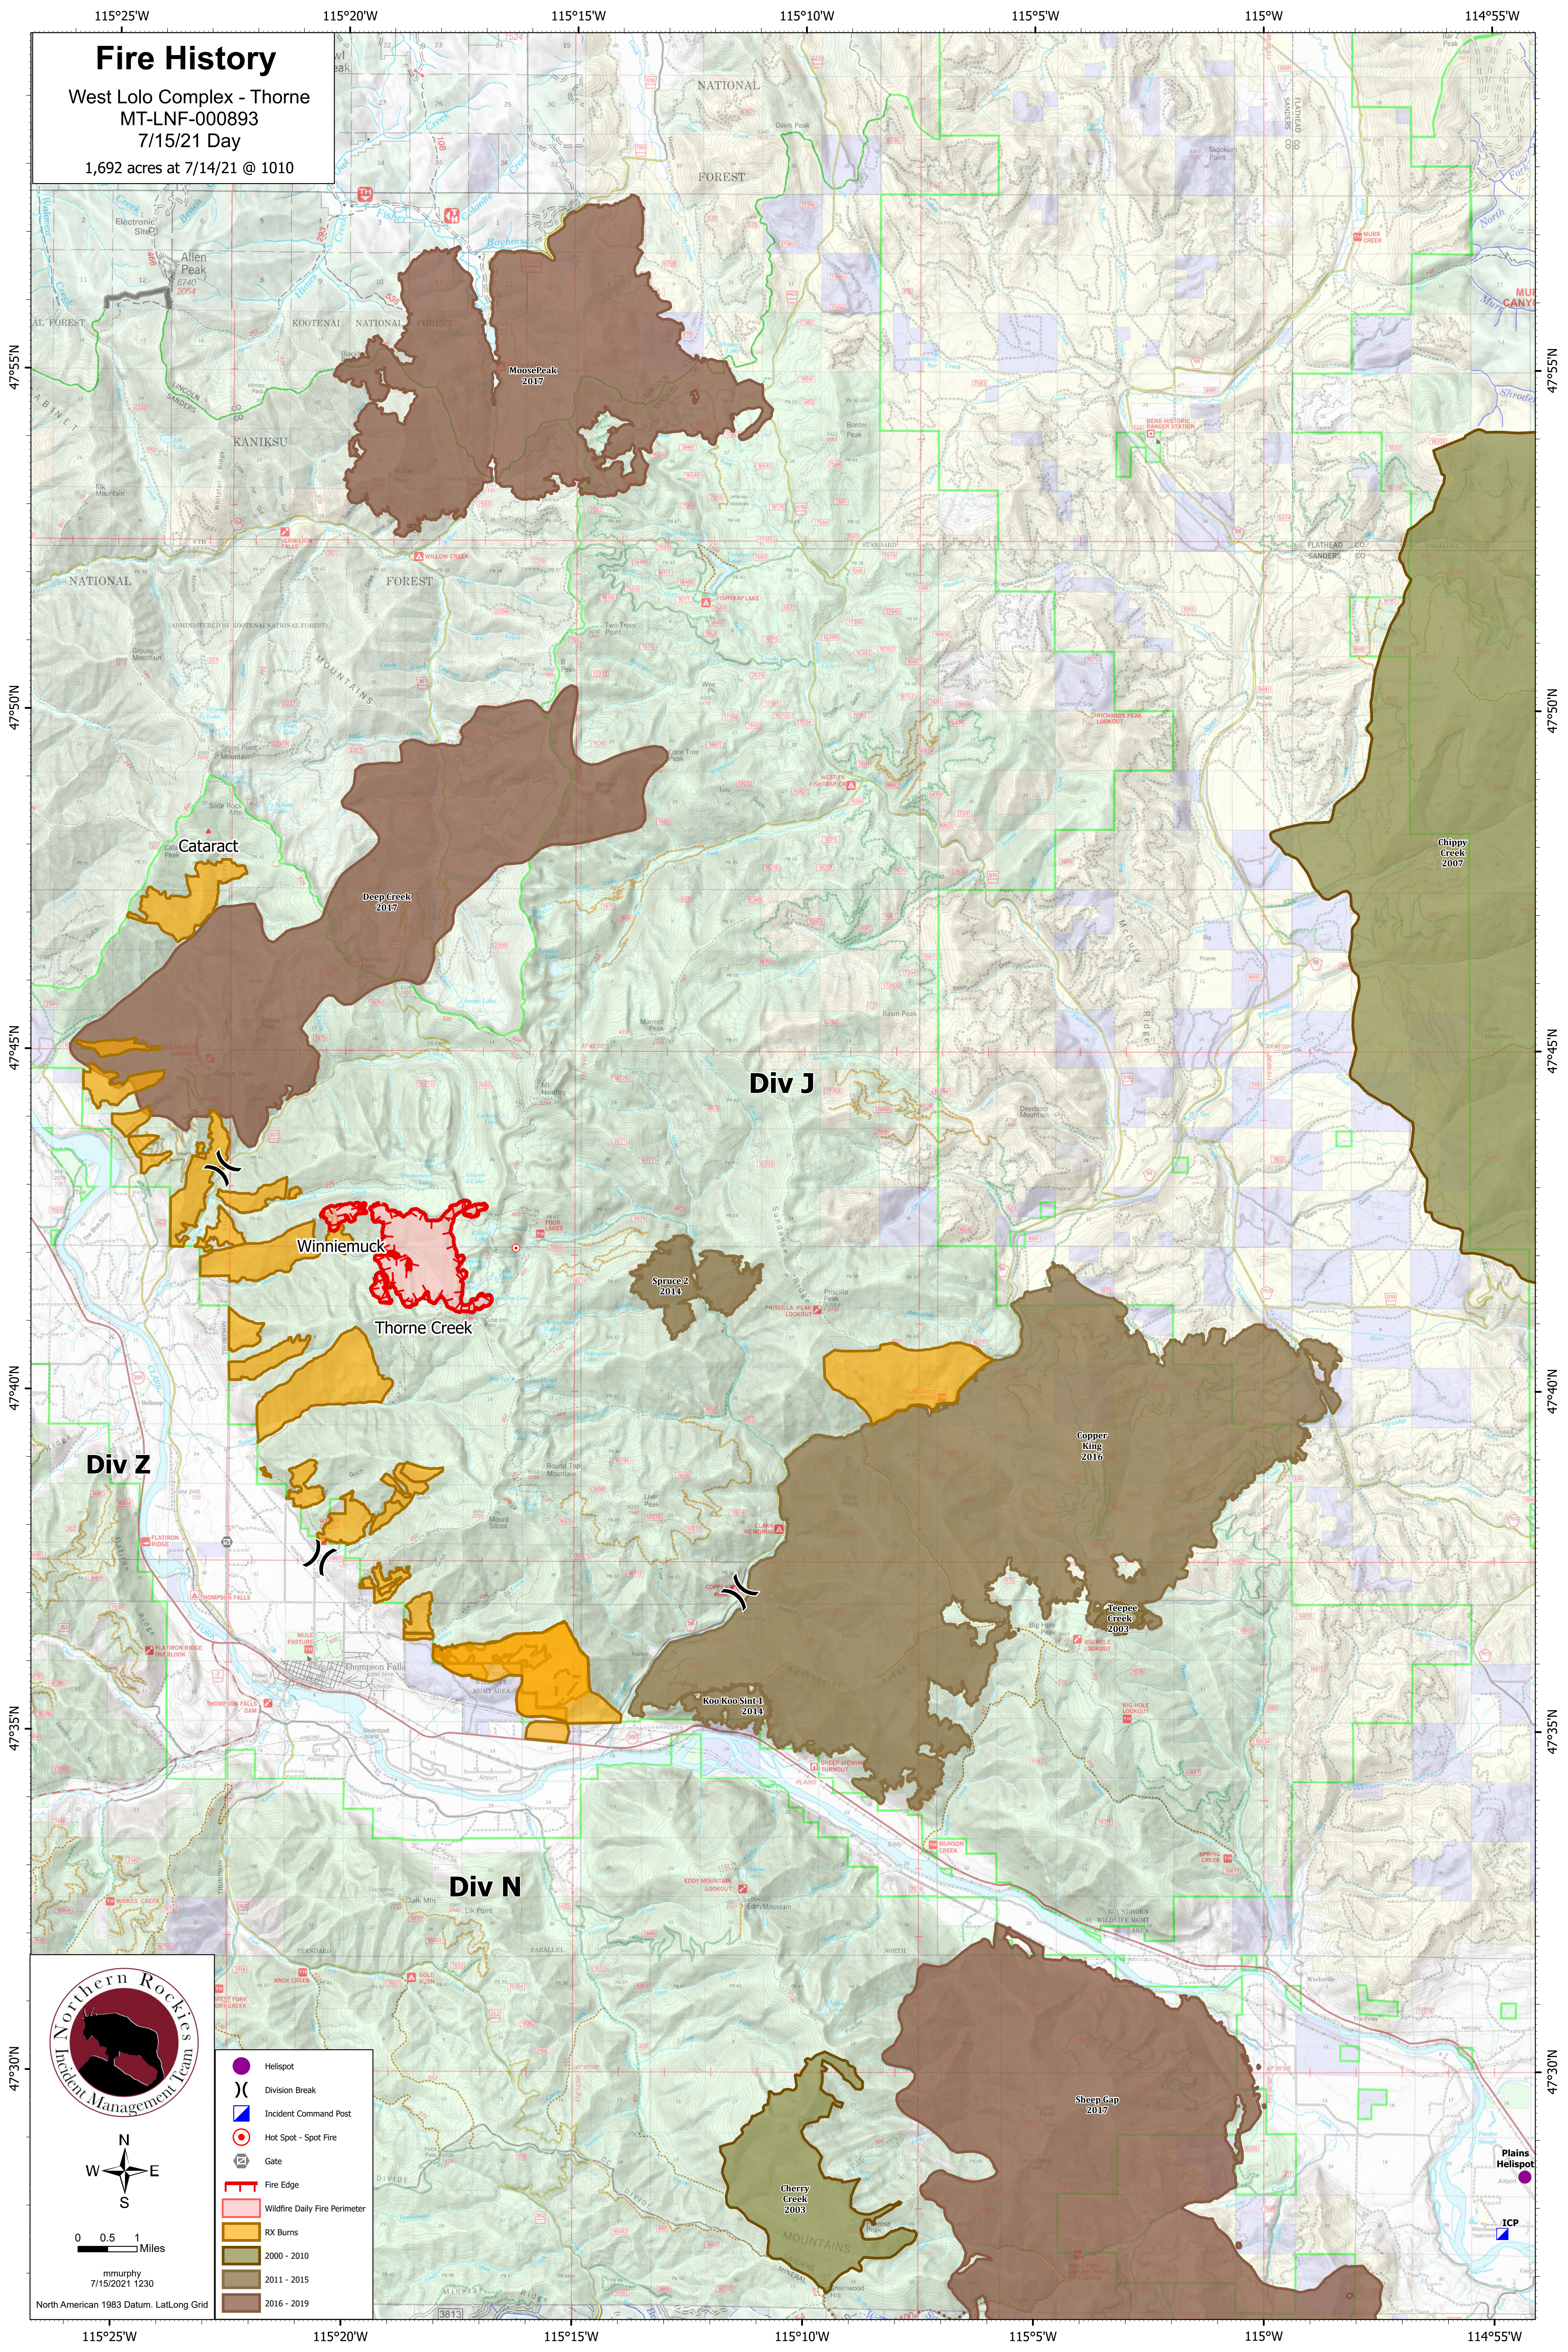

Fire History

West Lolo Complex - Thorne
MT-LNF-000893
7/15/21 Day
1,692 acres at 7/14/21 @ 1010

- Helispot
- ⌋ Division Break
- Ⓜ Incident Command Post
- Hot Spot - Spot Fire
- Ⓜ Gate
- Fire Edge
- Wildfire Daily Fire Perimeter
- RX Burns
- 2000 - 2010
- 2011 - 2015
- 2016 - 2019

mmurphy
7/15/2021 1230
North American 1983 Datum, LatLong Grid

Div J

Div Z

Div N

Moose Peak
2017

Cataract

Deep Creek
2017

Winnemuck

Thorne Creek

Spruce 2
2014

Koo Koo Sint 1
2014

Copper King
2016

Teepee Creek
2003

Cherry Creek
2003

Sheep Gap
2017

Plains Helispot