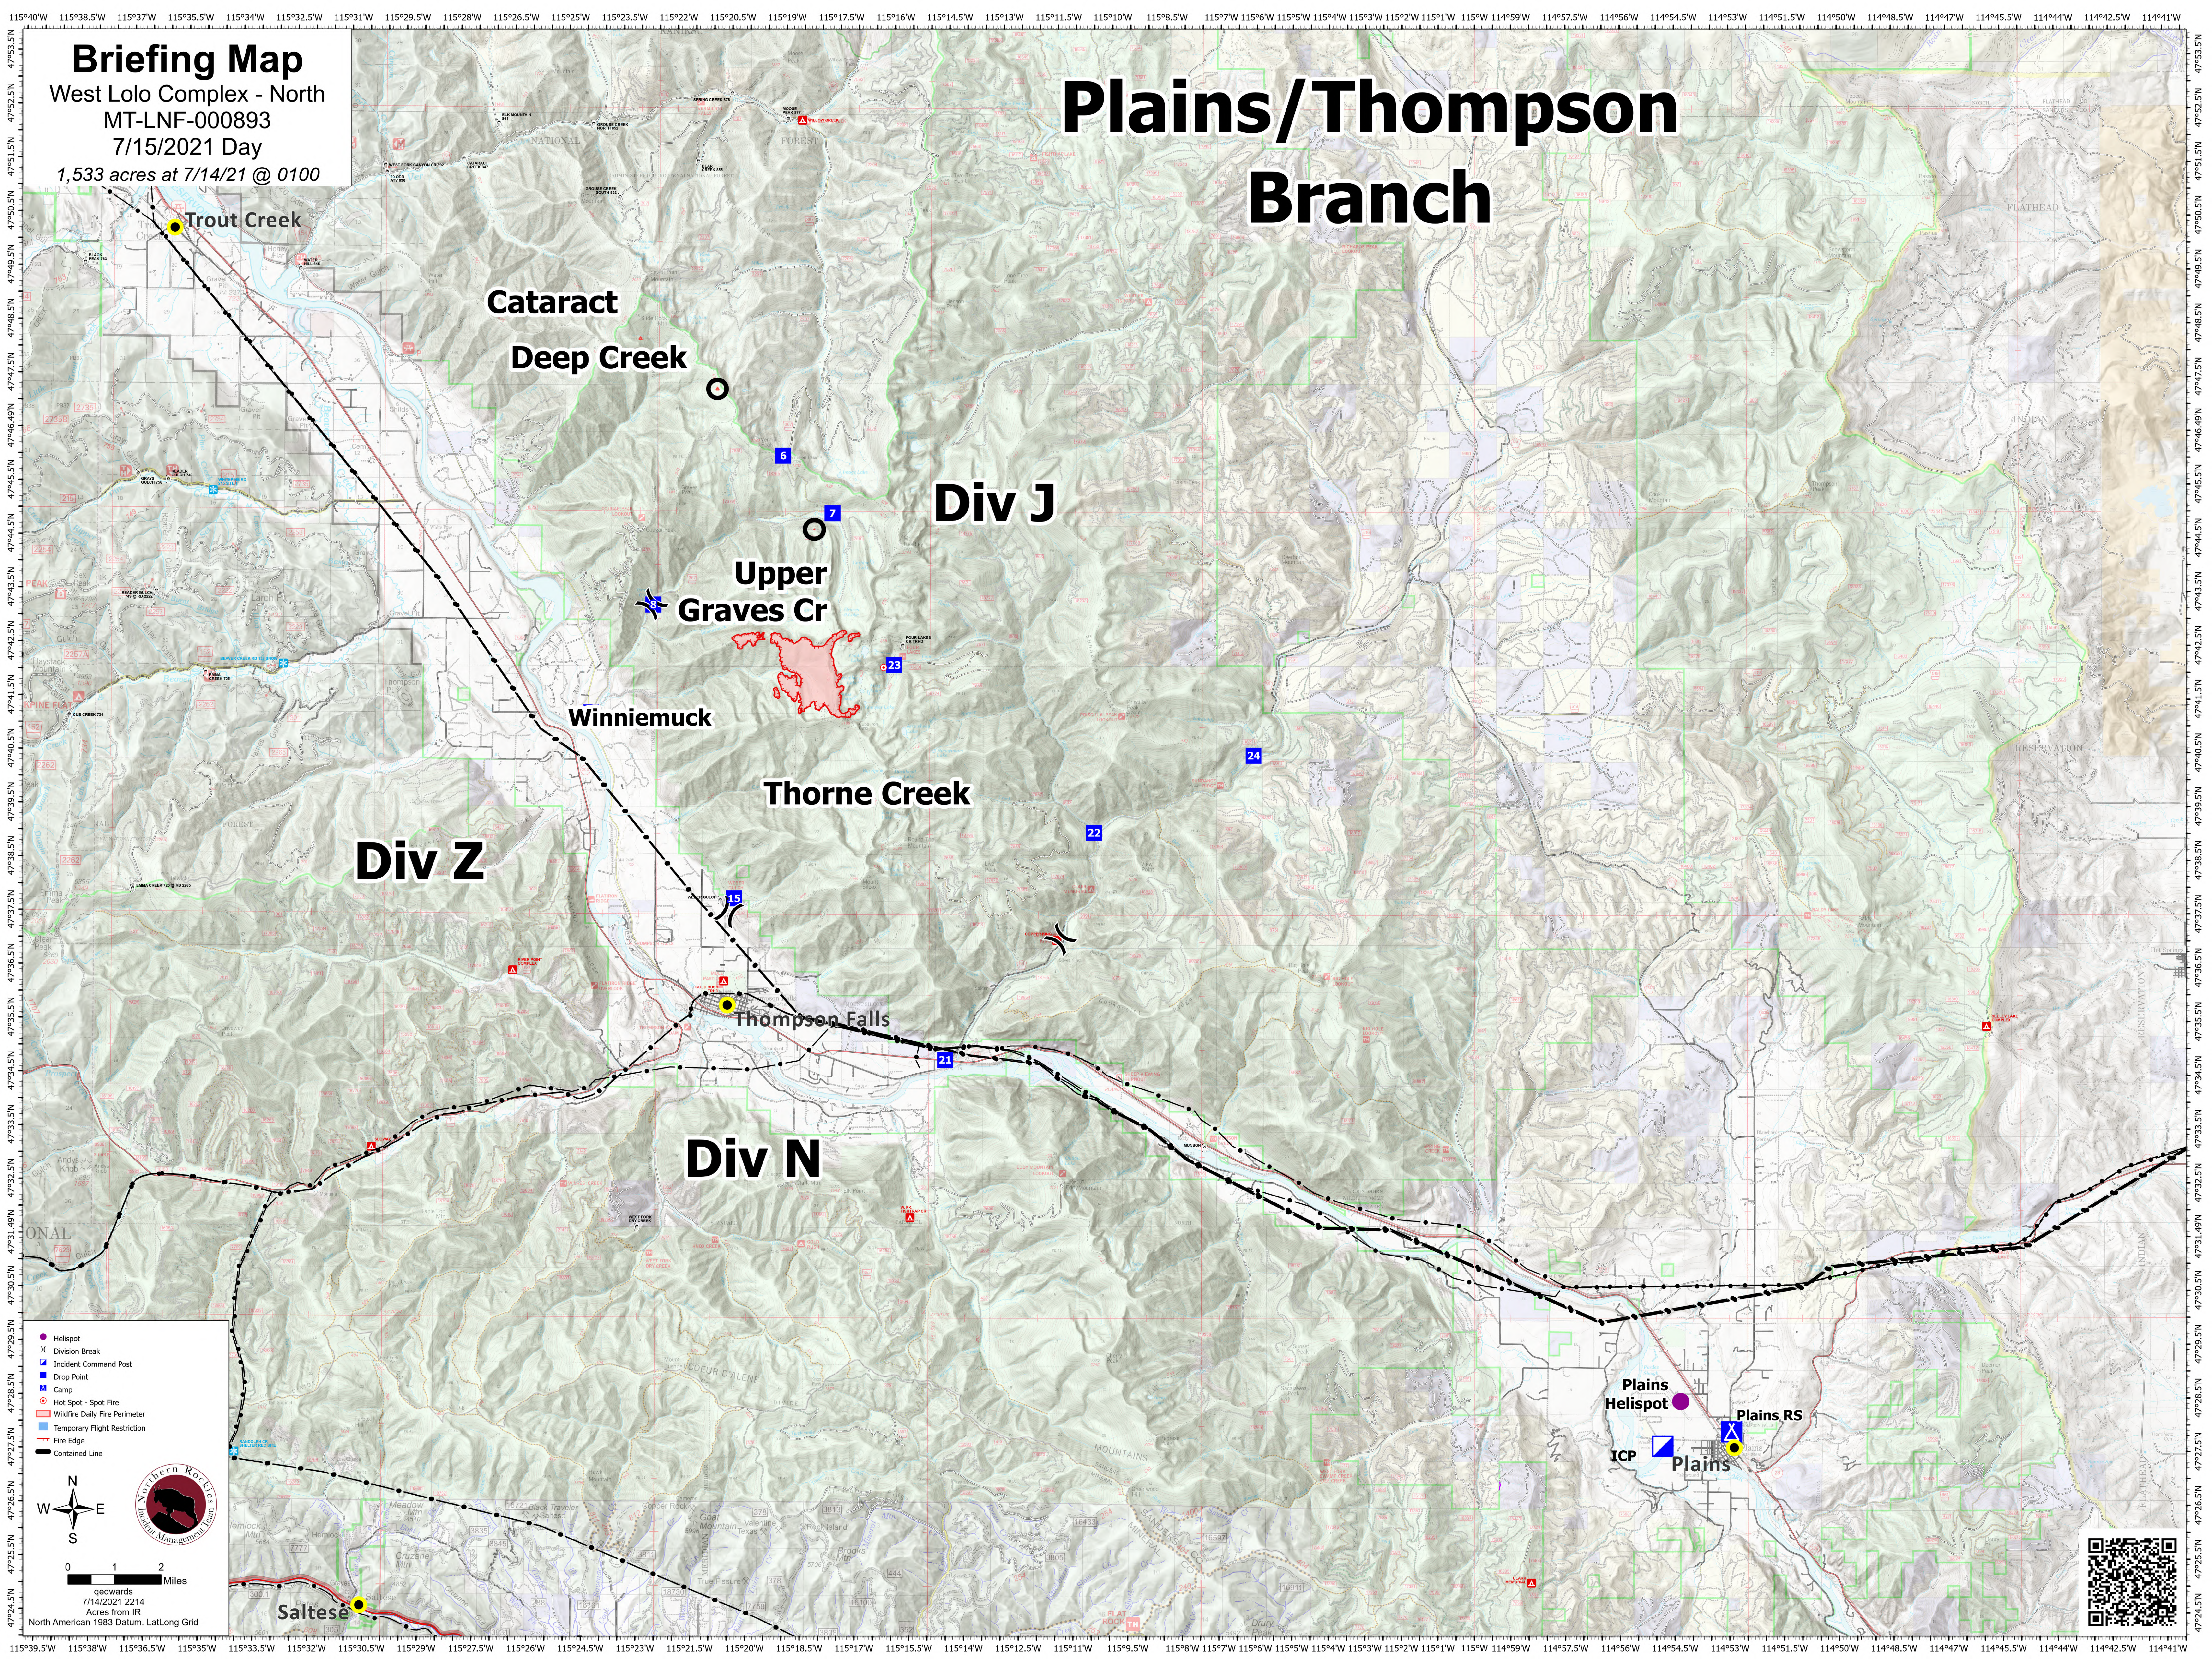

Briefing Map

West Lolo Complex - North
MT-LNF-000893
7/15/2021 Day
1,533 acres at 7/14/21 @ 0100

Plains/Thompson Branch

- Helispot
- X Division Break
- Incident Command Post
- Drop Point
- Camp
- Hot Spot - Spot Fire
- ▭ Wildfire Daily Fire Perimeter
- ▭ Temporary Flight Restriction
- Fire Edge
- Contained Line

0 1 2 Miles

7/14/2021 2214
Acres from IR
North American 1983 Datum, LatLong Grid