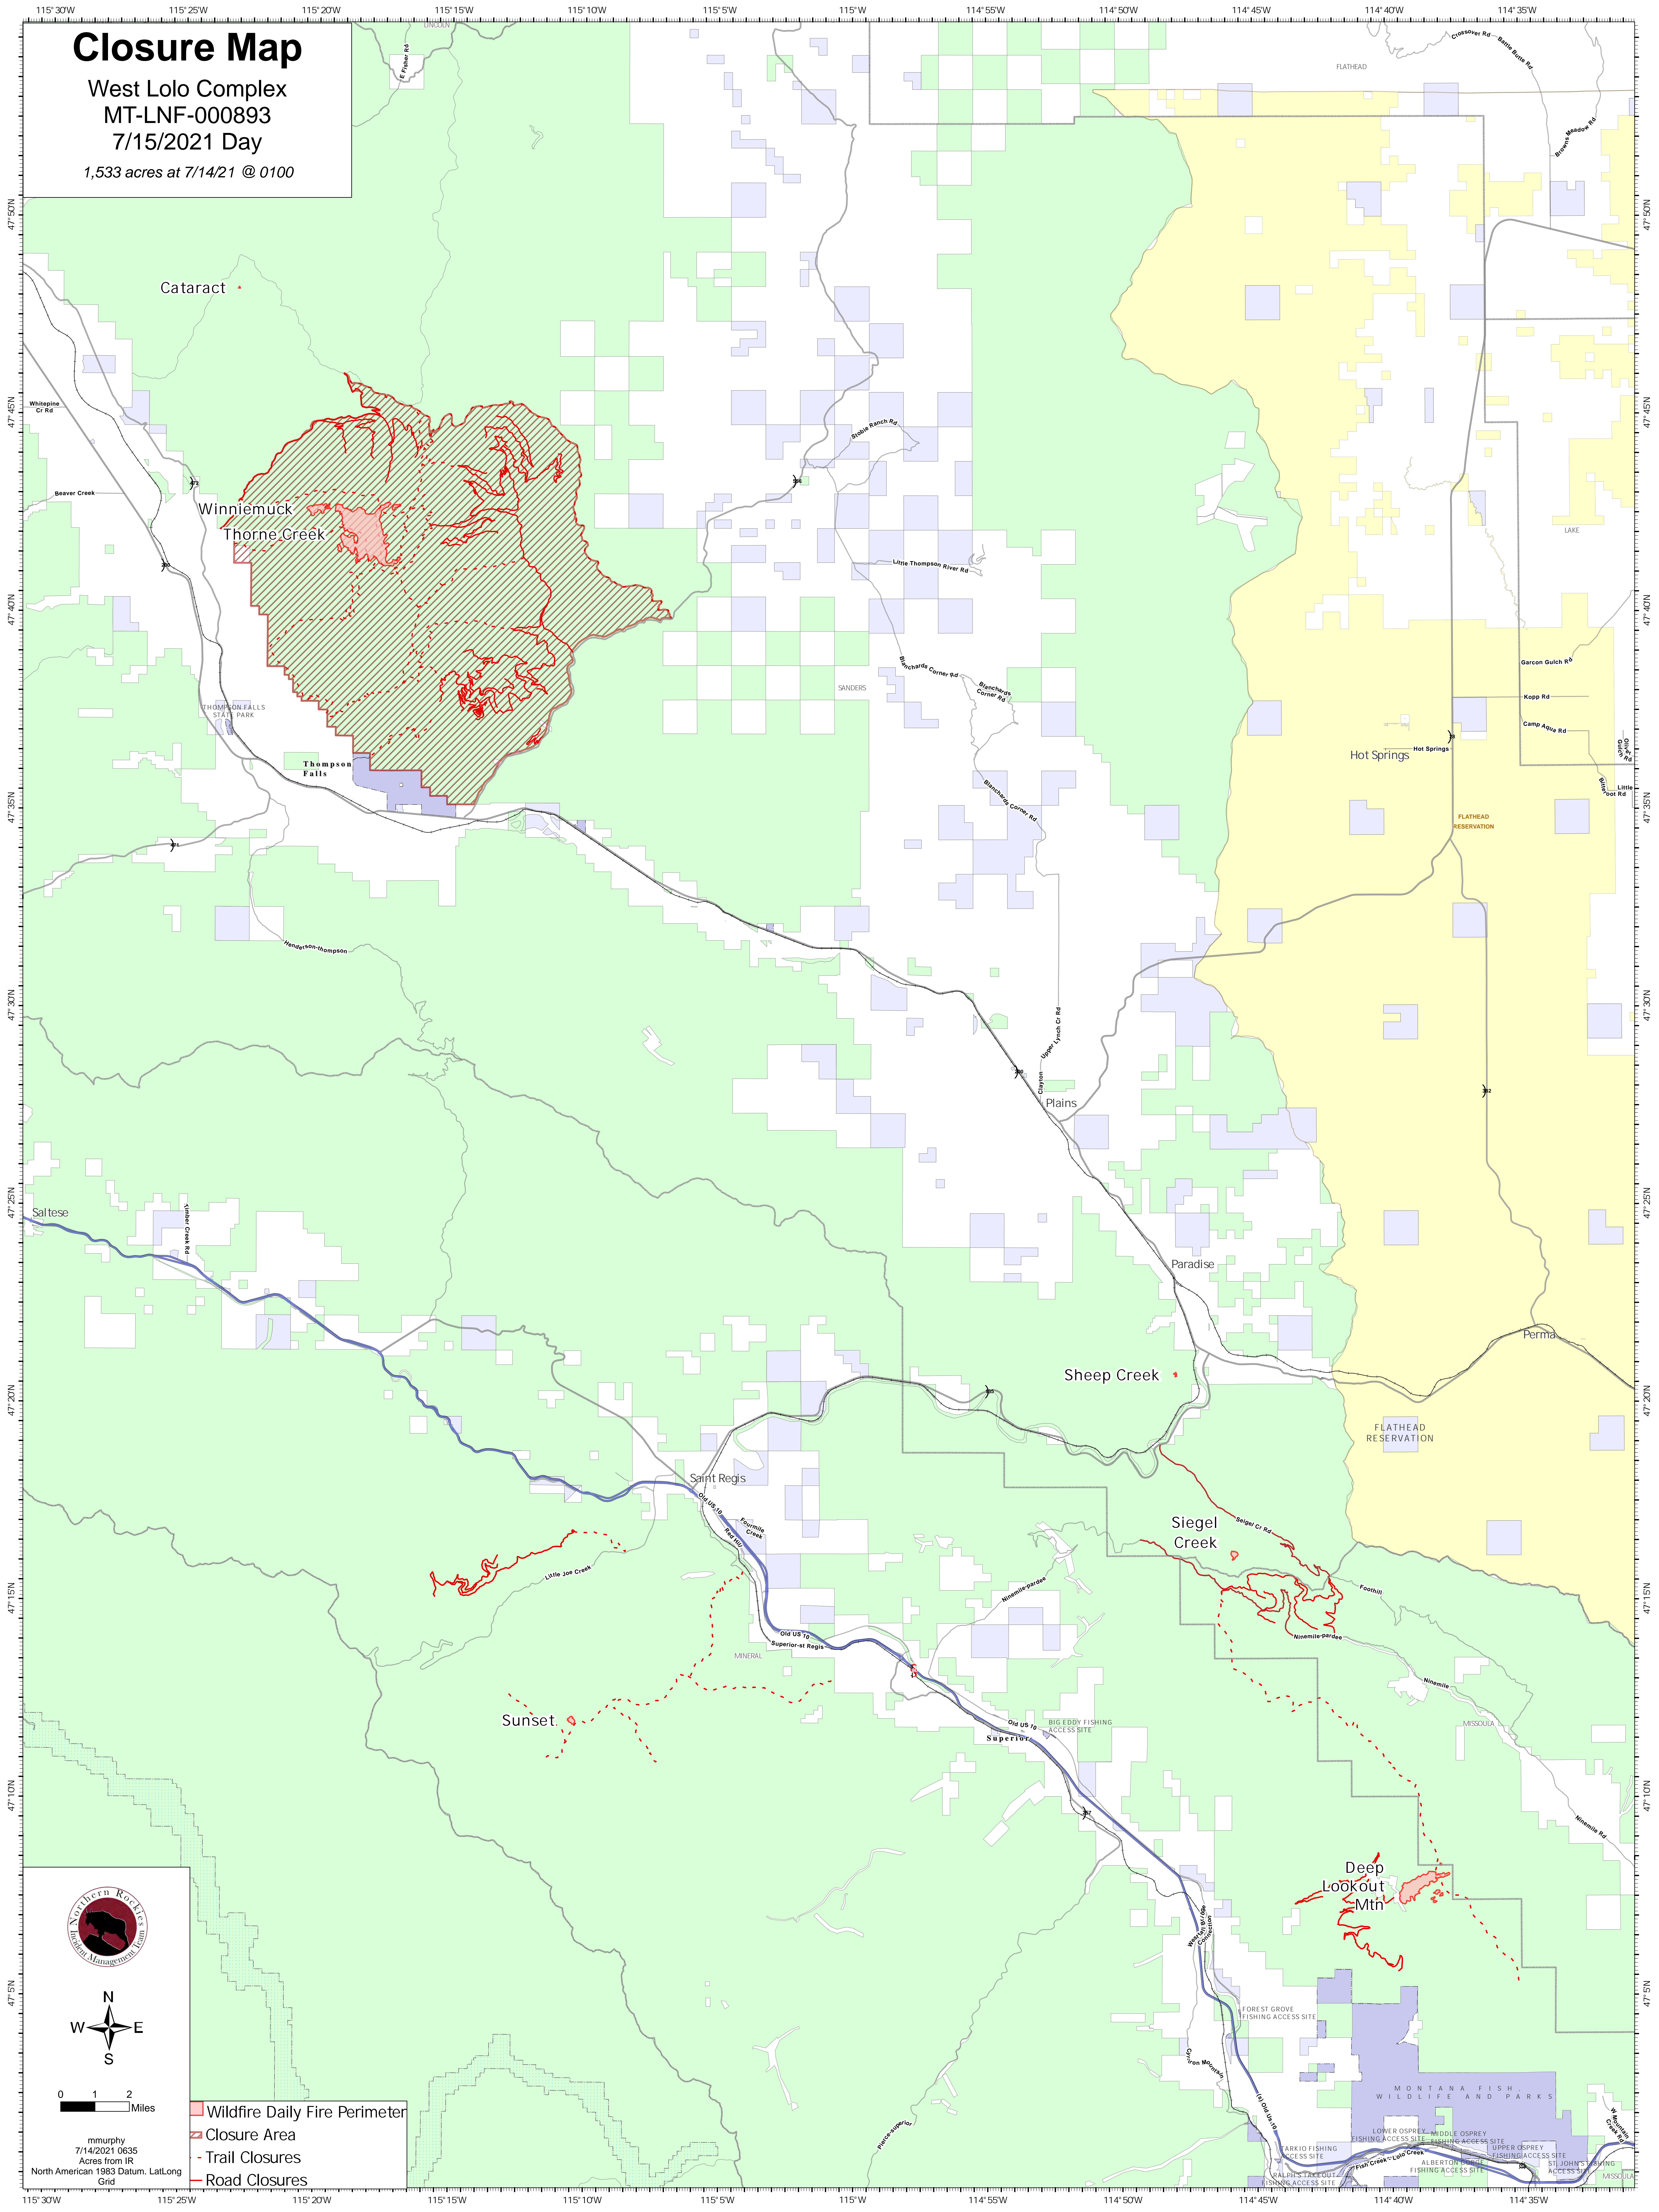

Closure Map

West Lolo Complex
MT-LNF-000893
7/15/2021 Day
1,533 acres at 7/14/21 @ 0100

0 1 2 Miles

- Wildfire Daily Fire Perimeter
- Closure Area
- Trail Closures
- Road Closures

mmurphy
7/14/2021 0635
Acres from IR
North American 1983 Datum, Lat/Long
Grid