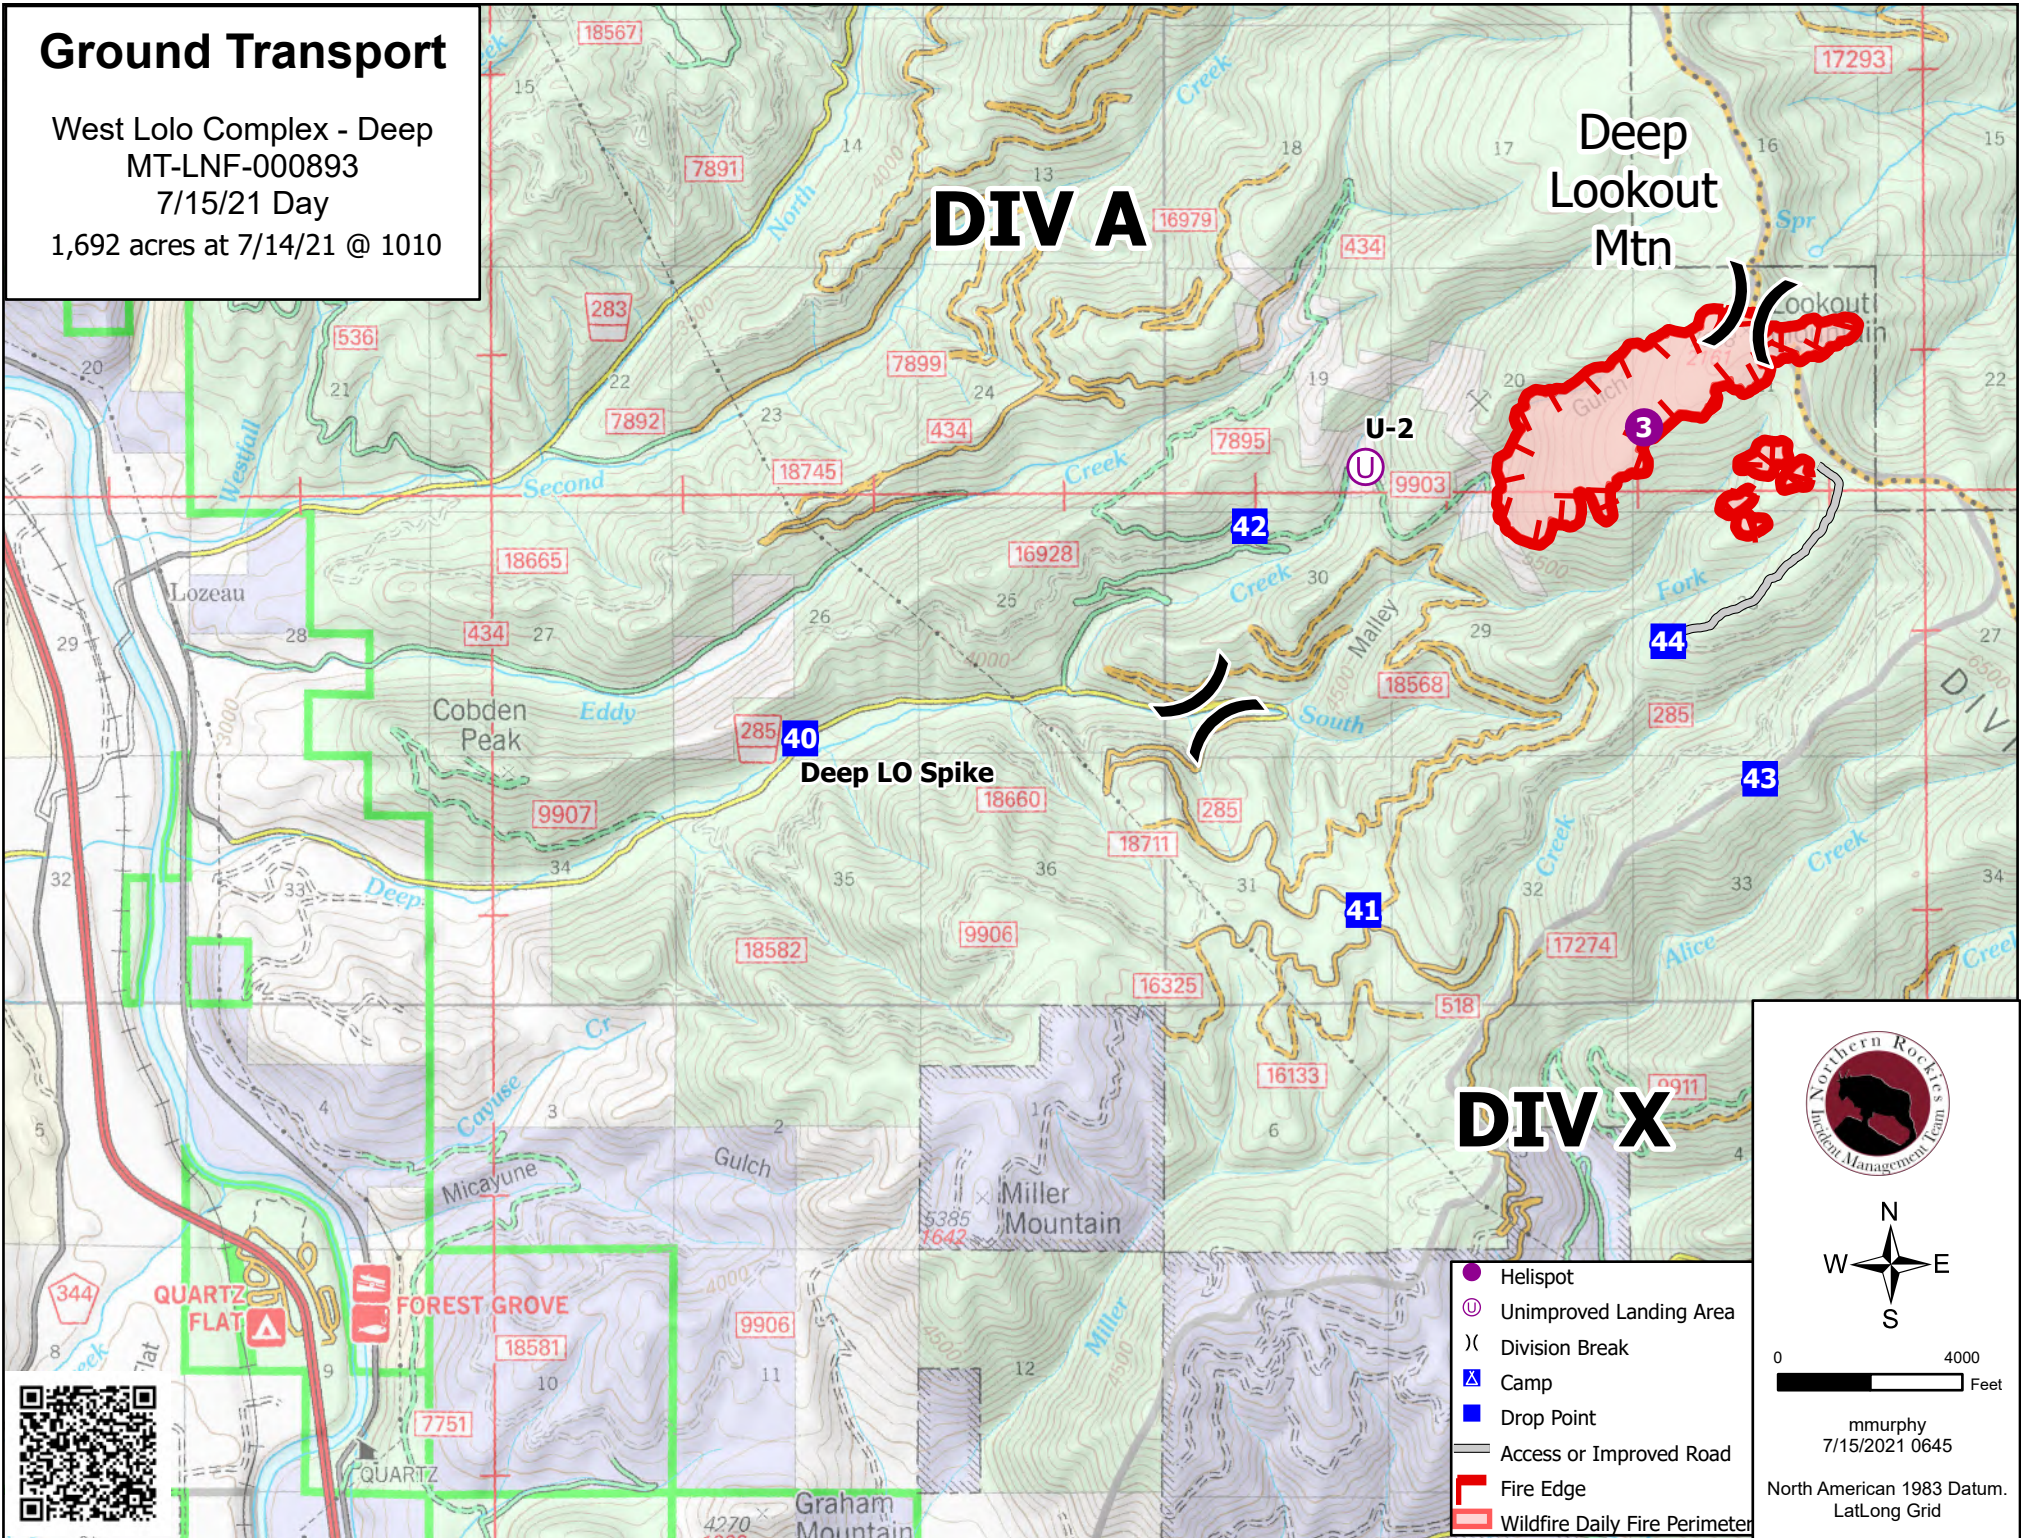

Ground Transport

West Lolo Complex - Deep
MT-LNF-000893
7/15/21 Day
1,692 acres at 7/14/21 @ 1010

DIV A

Deep Lookout Mtn

Deep LO Spike

DIV X

0 4000 Feet

mmurphy
7/15/2021 0645
North American 1983 Datum.
Lat/Long Grid

- Helispot
- Unimproved Landing Area
- Division Break
- Camp
- Drop Point
- Access or Improved Road
- Fire Edge
- Wildfire Daily Fire Perimeter