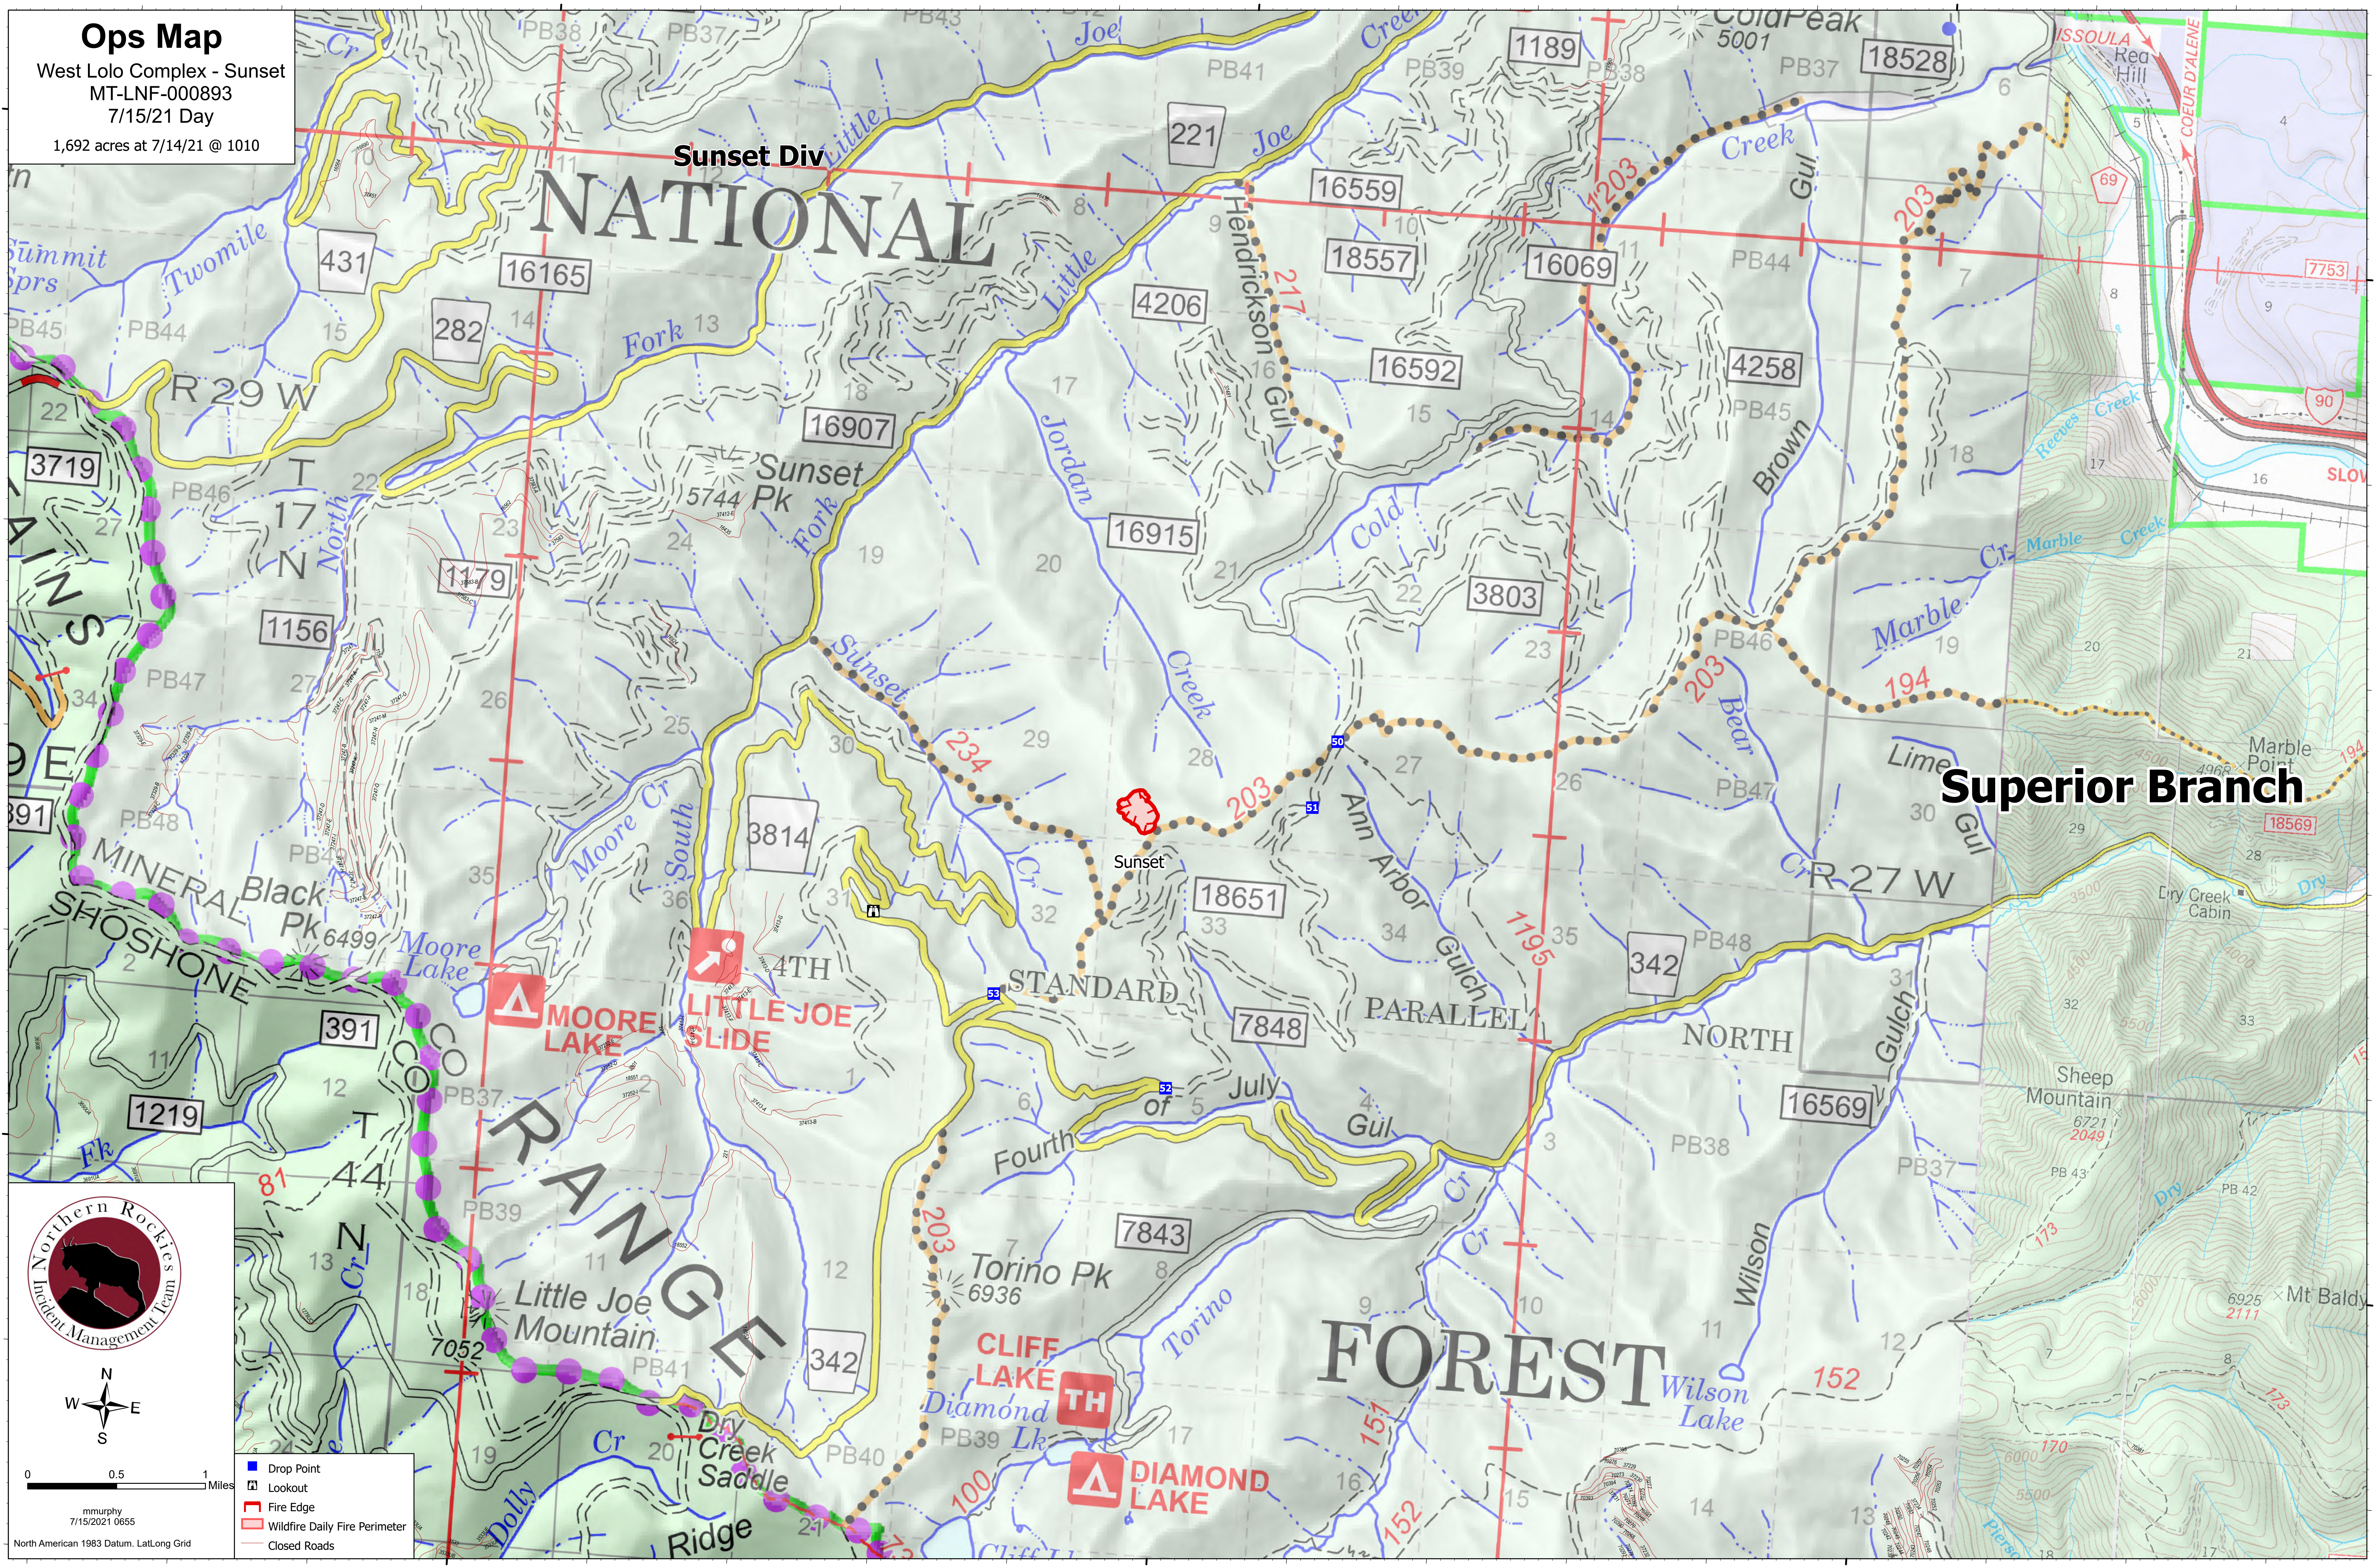

Ops Map

West Lolo Complex - Sunset
MT-LNF-000893
7/15/21 Day
1,692 acres at 7/14/21 @ 1010

- Drop Point
- Lookout
- Fire Edge
- Wildfire Daily Fire Perimeter
- Closed Roads

mmurphy
7/15/2021 0655
North American 1983 Datum, Lat,Long Grid