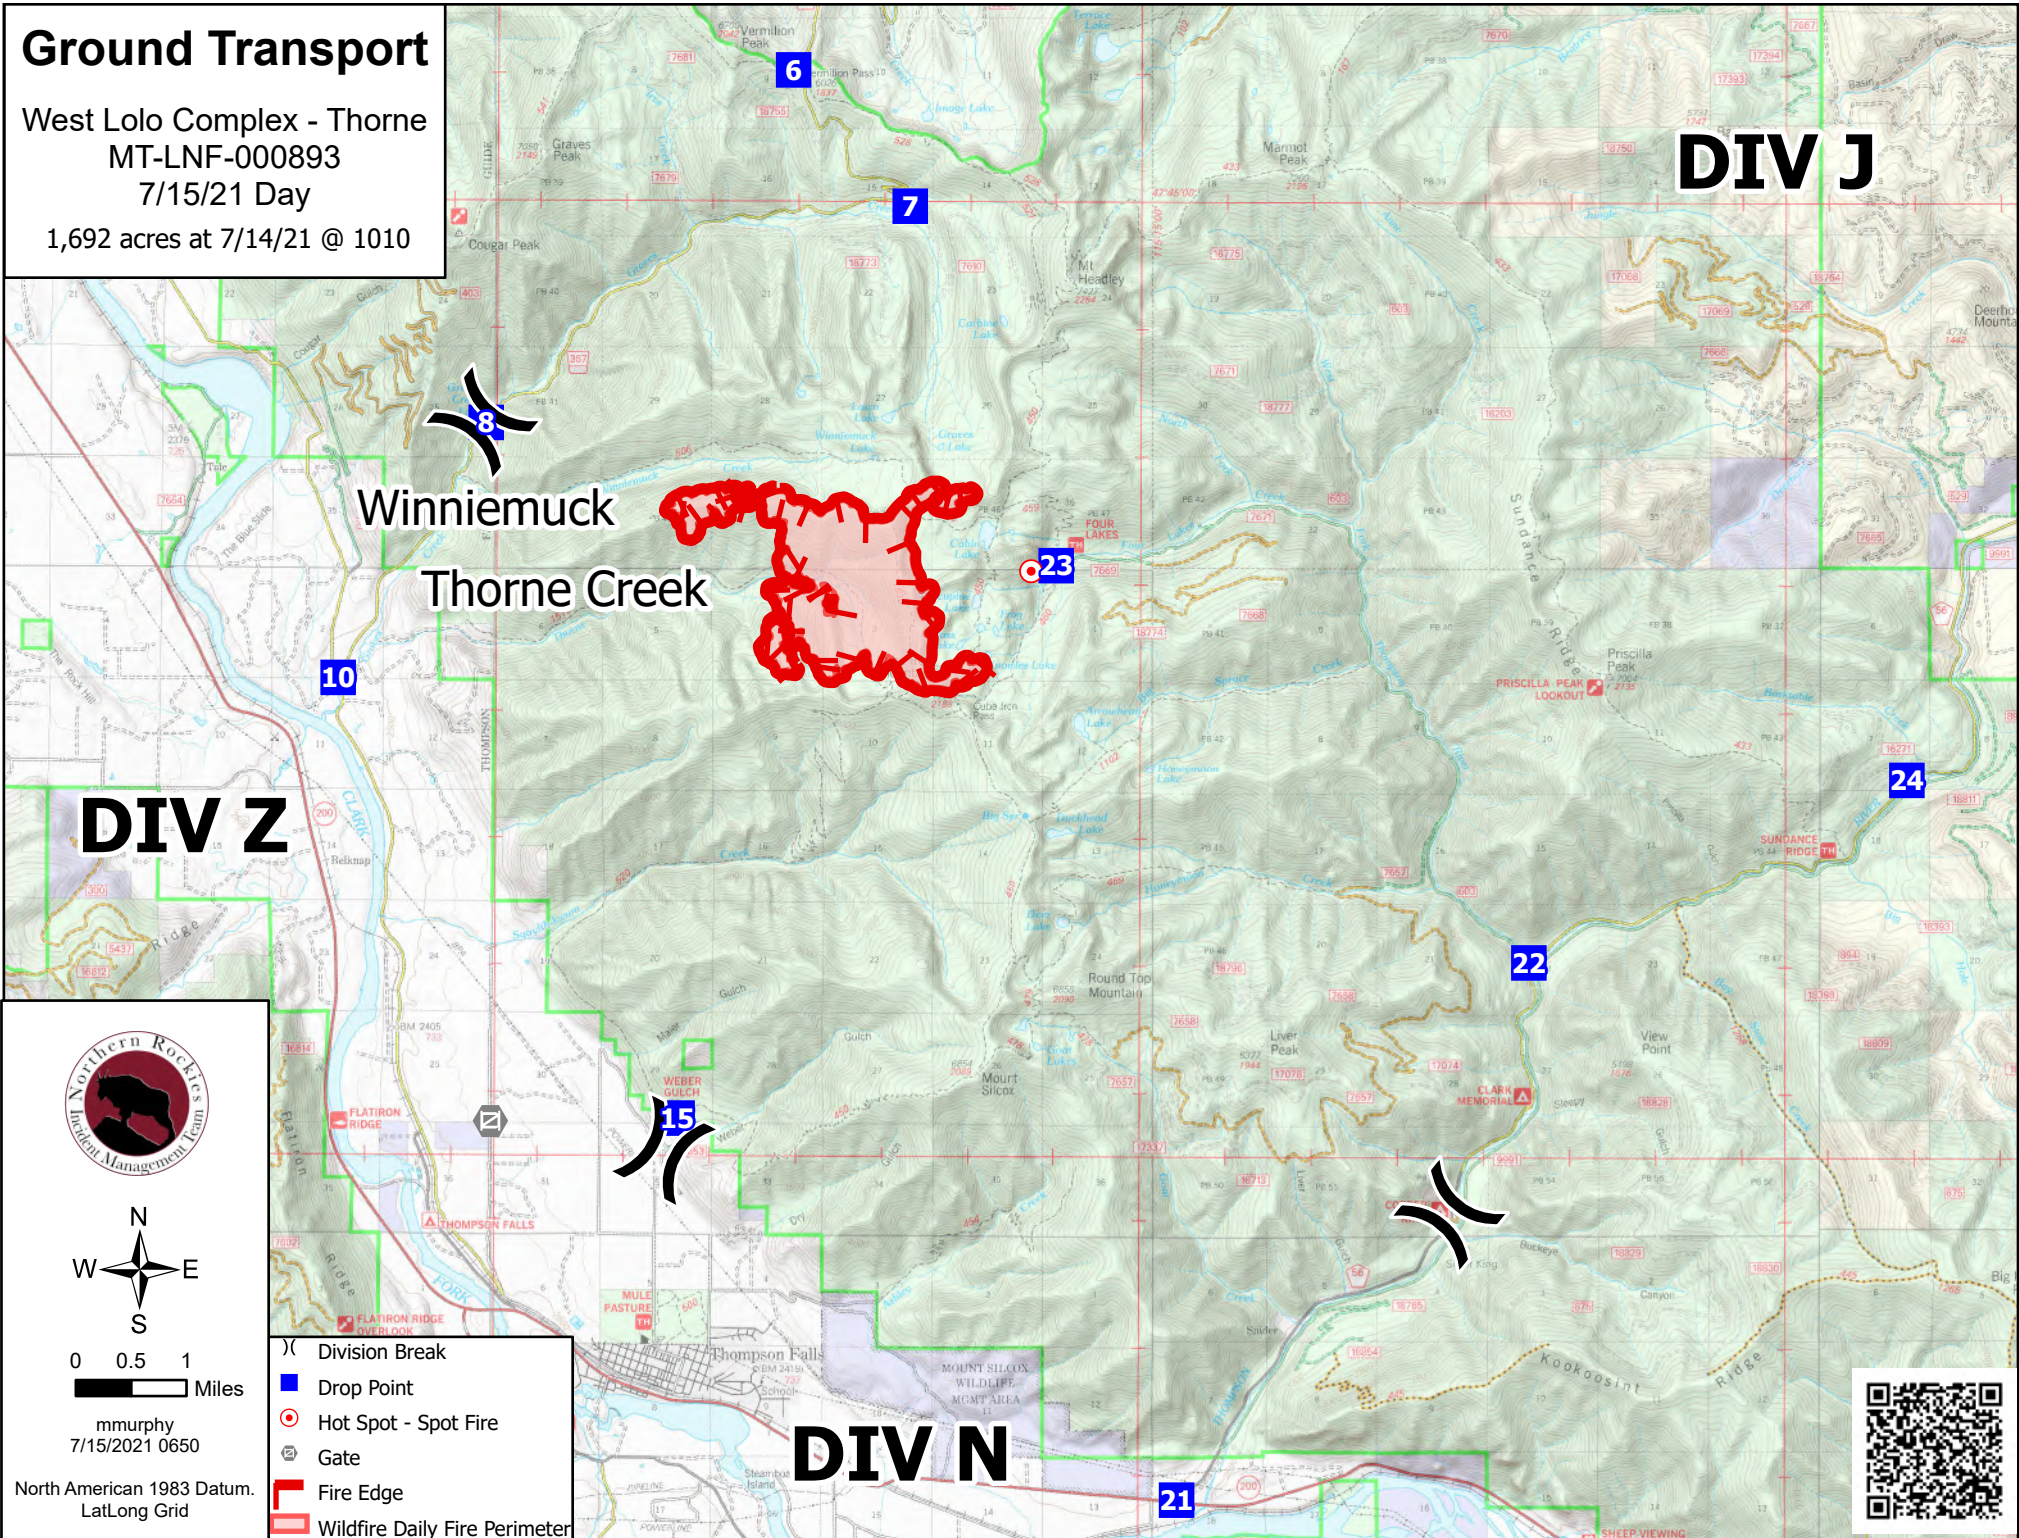

Ground Transport

West Lolo Complex - Thorne
MT-LNF-000893
7/15/21 Day
1,692 acres at 7/14/21 @ 1010

DIV J

Winniemuck

Thorne Creek

DIV Z

DIV N

0 0.5 1
Miles

mmurphy
7/15/2021 0650

North American 1983 Datum.
Lat/Long Grid

- Division Break
- Drop Point
- Hot Spot - Spot Fire
- Gate
- Fire Edge
- Wildfire Daily Fire Perimeter