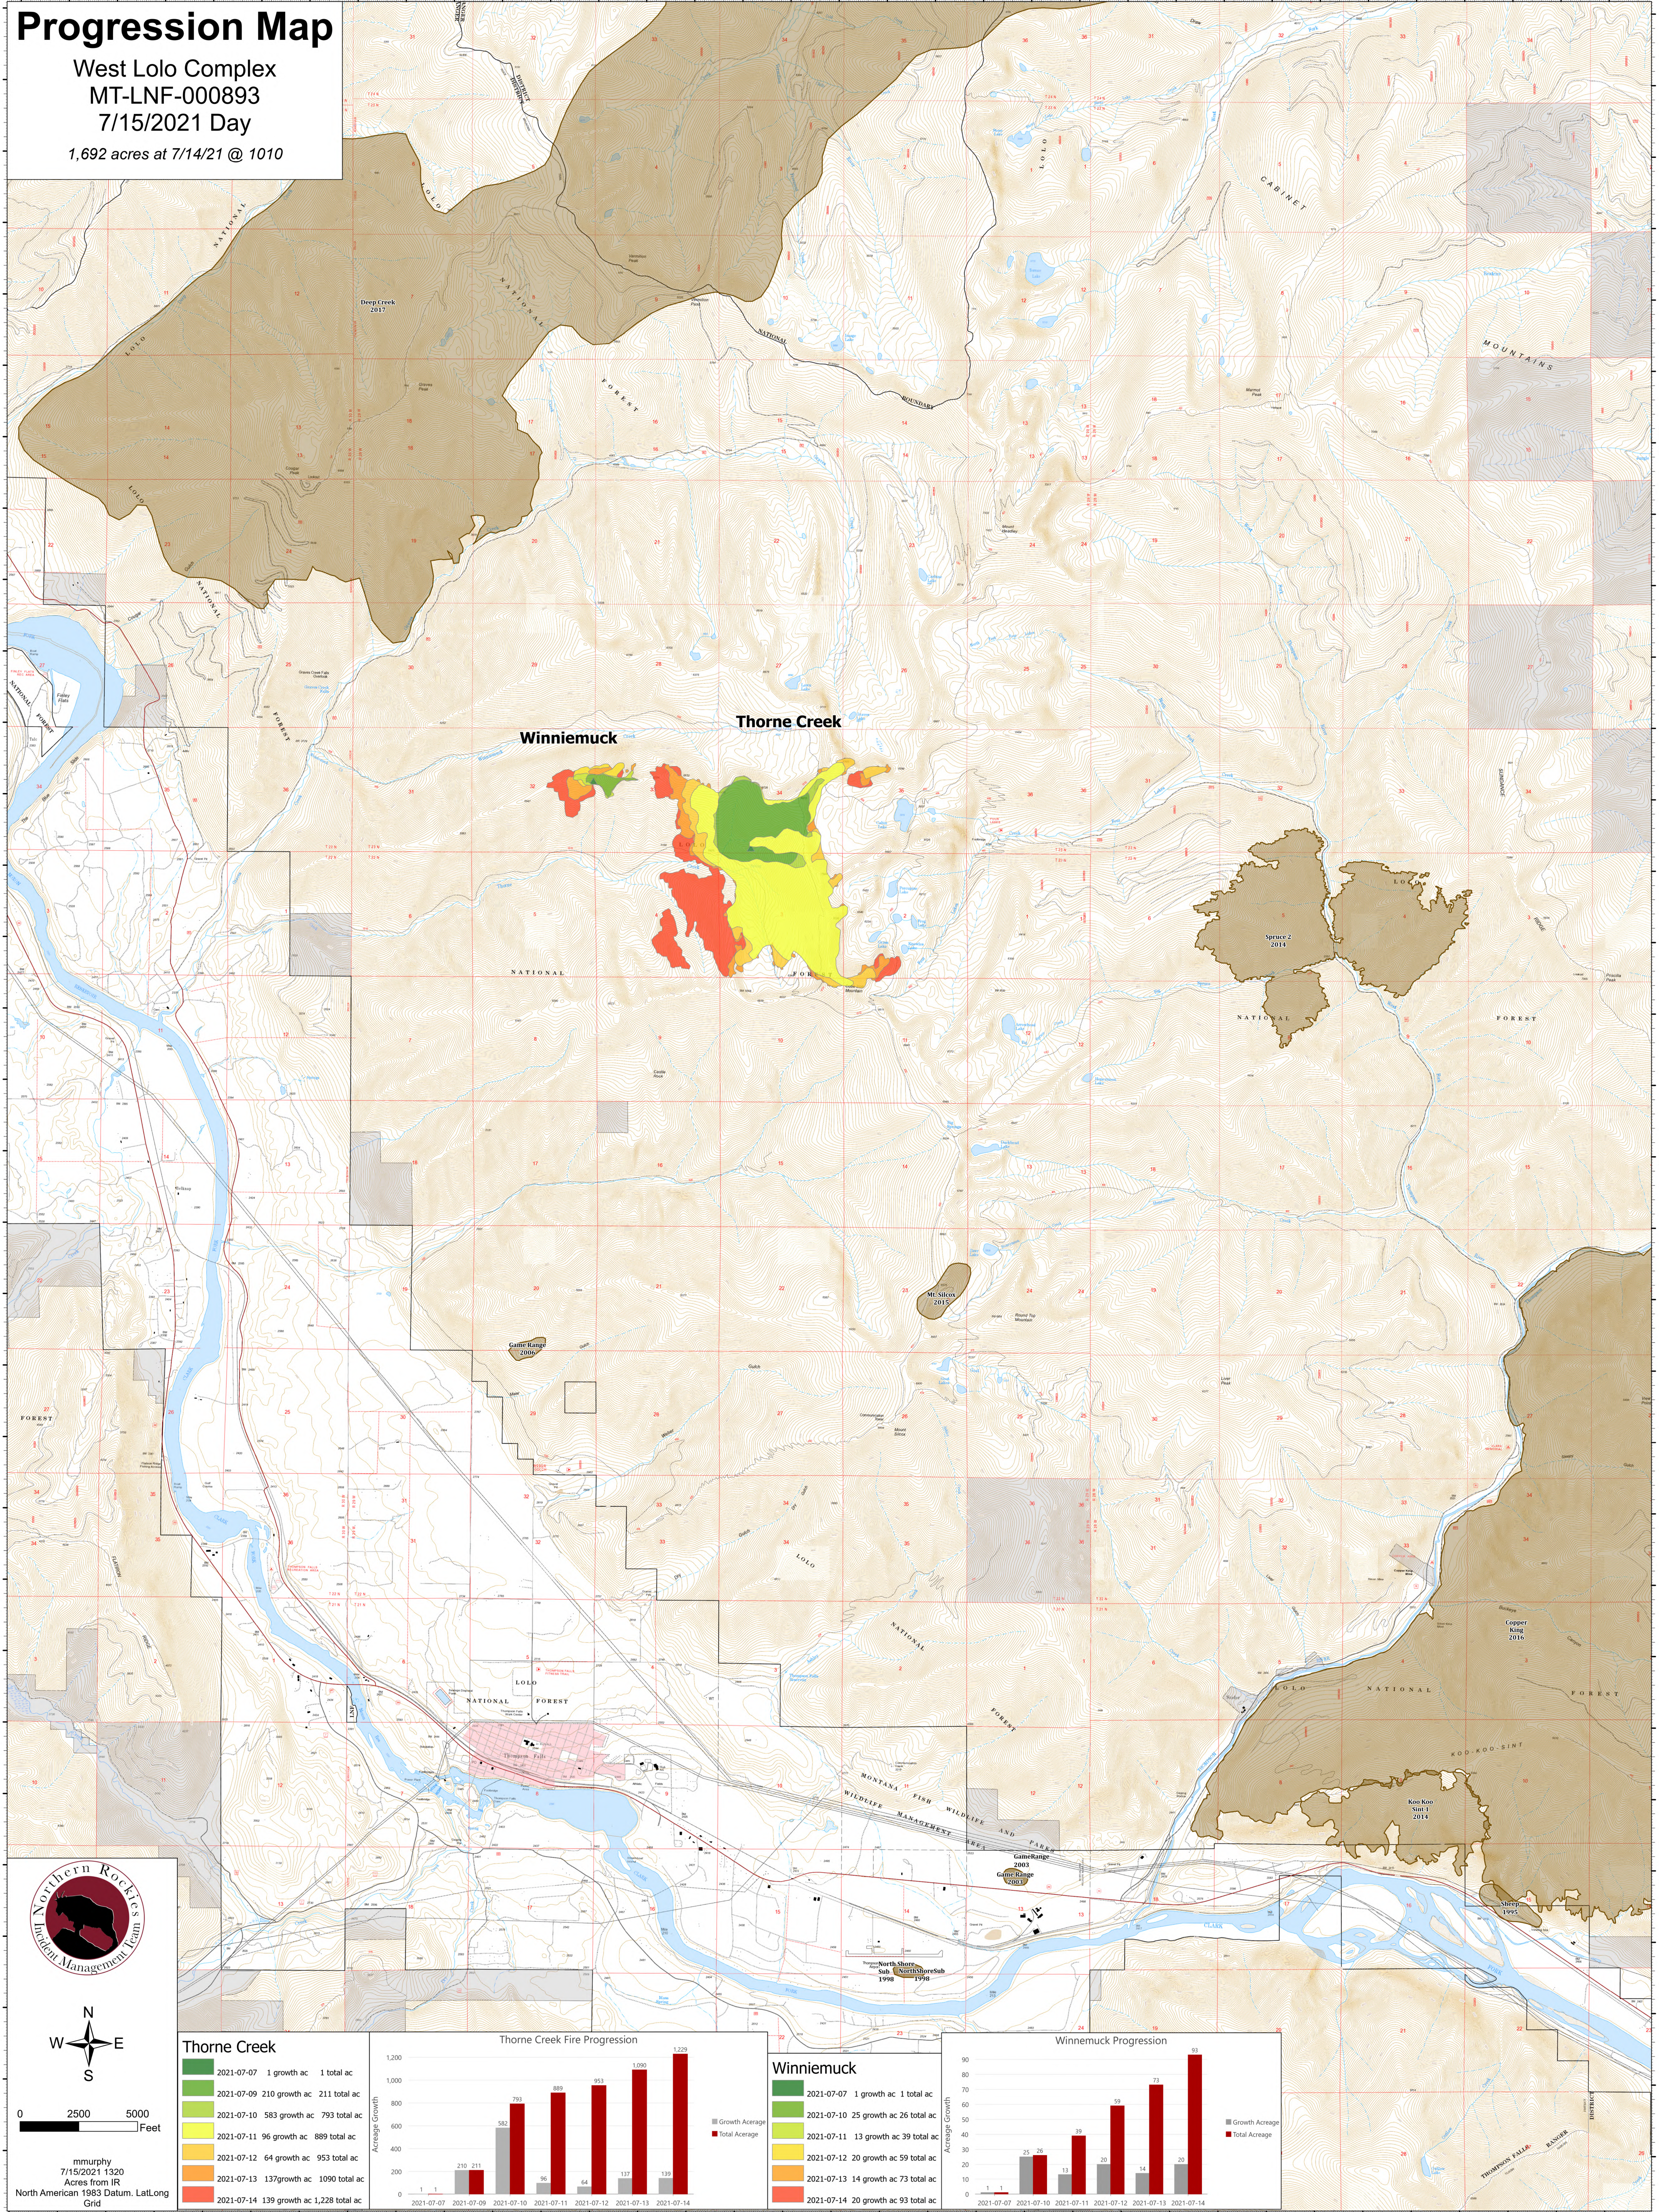

Progression Map

West Lolo Complex
 MT-LNF-000893
 7/15/2021 Day
 1,692 acres at 7/14/21 @ 1010

0 2500 5000 Feet

mmurphy
 7/15/2021 11320
 Acres from IR
 North American 1983 Datum, Lat/Long
 Grid

Thorne Creek

2021-07-07	1 growth ac	1 total ac
2021-07-09	210 growth ac	211 total ac
2021-07-10	583 growth ac	793 total ac
2021-07-11	96 growth ac	889 total ac
2021-07-12	64 growth ac	953 total ac
2021-07-13	137 growth ac	1090 total ac
2021-07-14	139 growth ac	1,228 total ac

Winnemuck

2021-07-07	1 growth ac	1 total ac
2021-07-10	25 growth ac	26 total ac
2021-07-11	13 growth ac	39 total ac
2021-07-12	20 growth ac	59 total ac
2021-07-13	14 growth ac	73 total ac
2021-07-14	20 growth ac	93 total ac