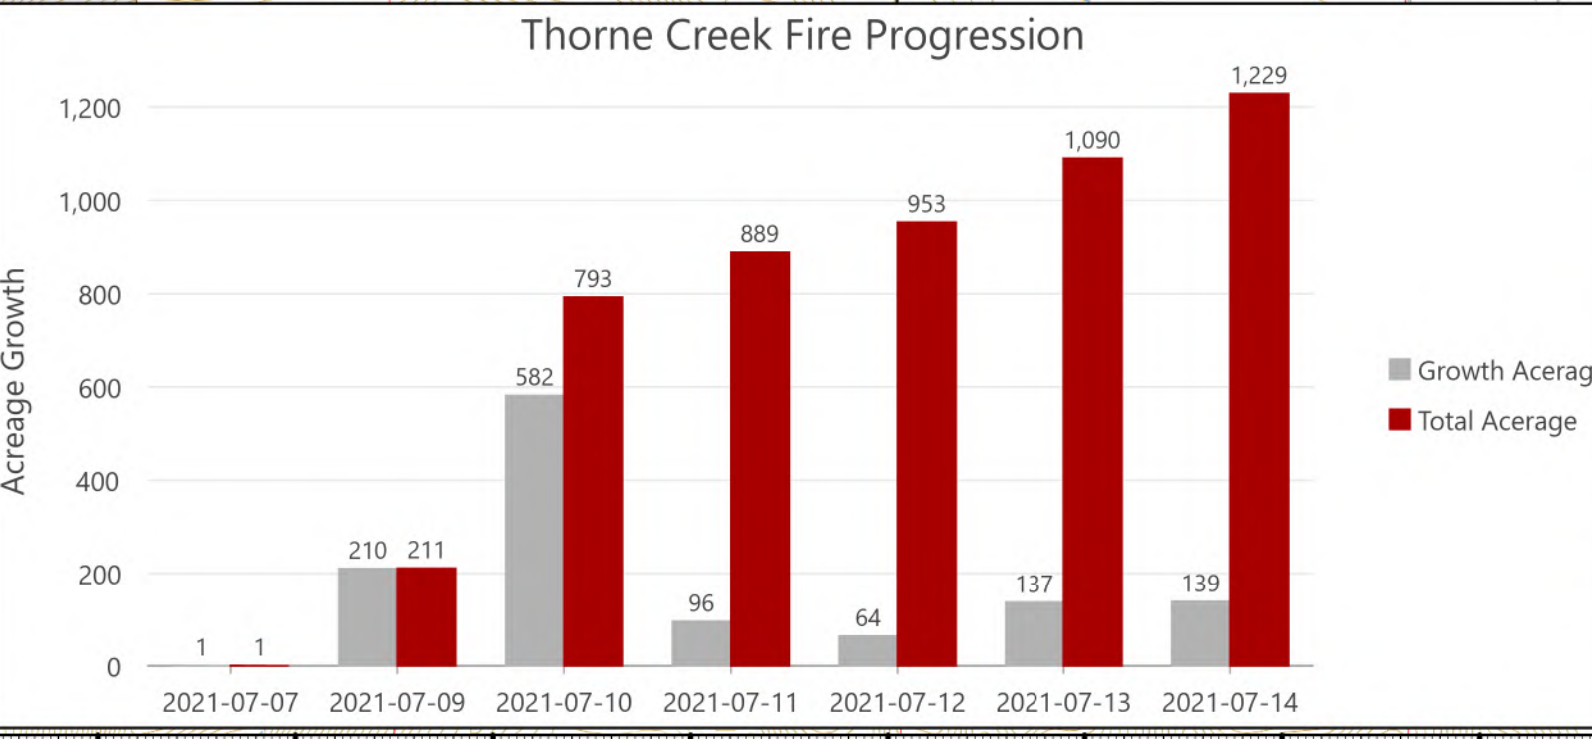

Progression Map

West Lolo Complex
 MT-LNF-000893
 7/15/2021 Day
 1,692 acres at 7/14/21 @ 1010

0 2500 5000 Feet

mmurphy
 7/15/2021 11320
 Acres from IR
 North American 1983 Datum, Lat/Long
 Grid

Thorne Creek

2021-07-07	1 growth ac	1 total ac
2021-07-09	210 growth ac	211 total ac
2021-07-10	583 growth ac	793 total ac
2021-07-11	96 growth ac	889 total ac
2021-07-12	64 growth ac	953 total ac
2021-07-13	137 growth ac	1090 total ac
2021-07-14	139 growth ac	1,228 total ac

Winnemuck

2021-07-07	1 growth ac	1 total ac
2021-07-10	25 growth ac	26 total ac
2021-07-11	13 growth ac	39 total ac
2021-07-12	20 growth ac	59 total ac
2021-07-13	14 growth ac	73 total ac
2021-07-14	20 growth ac	93 total ac