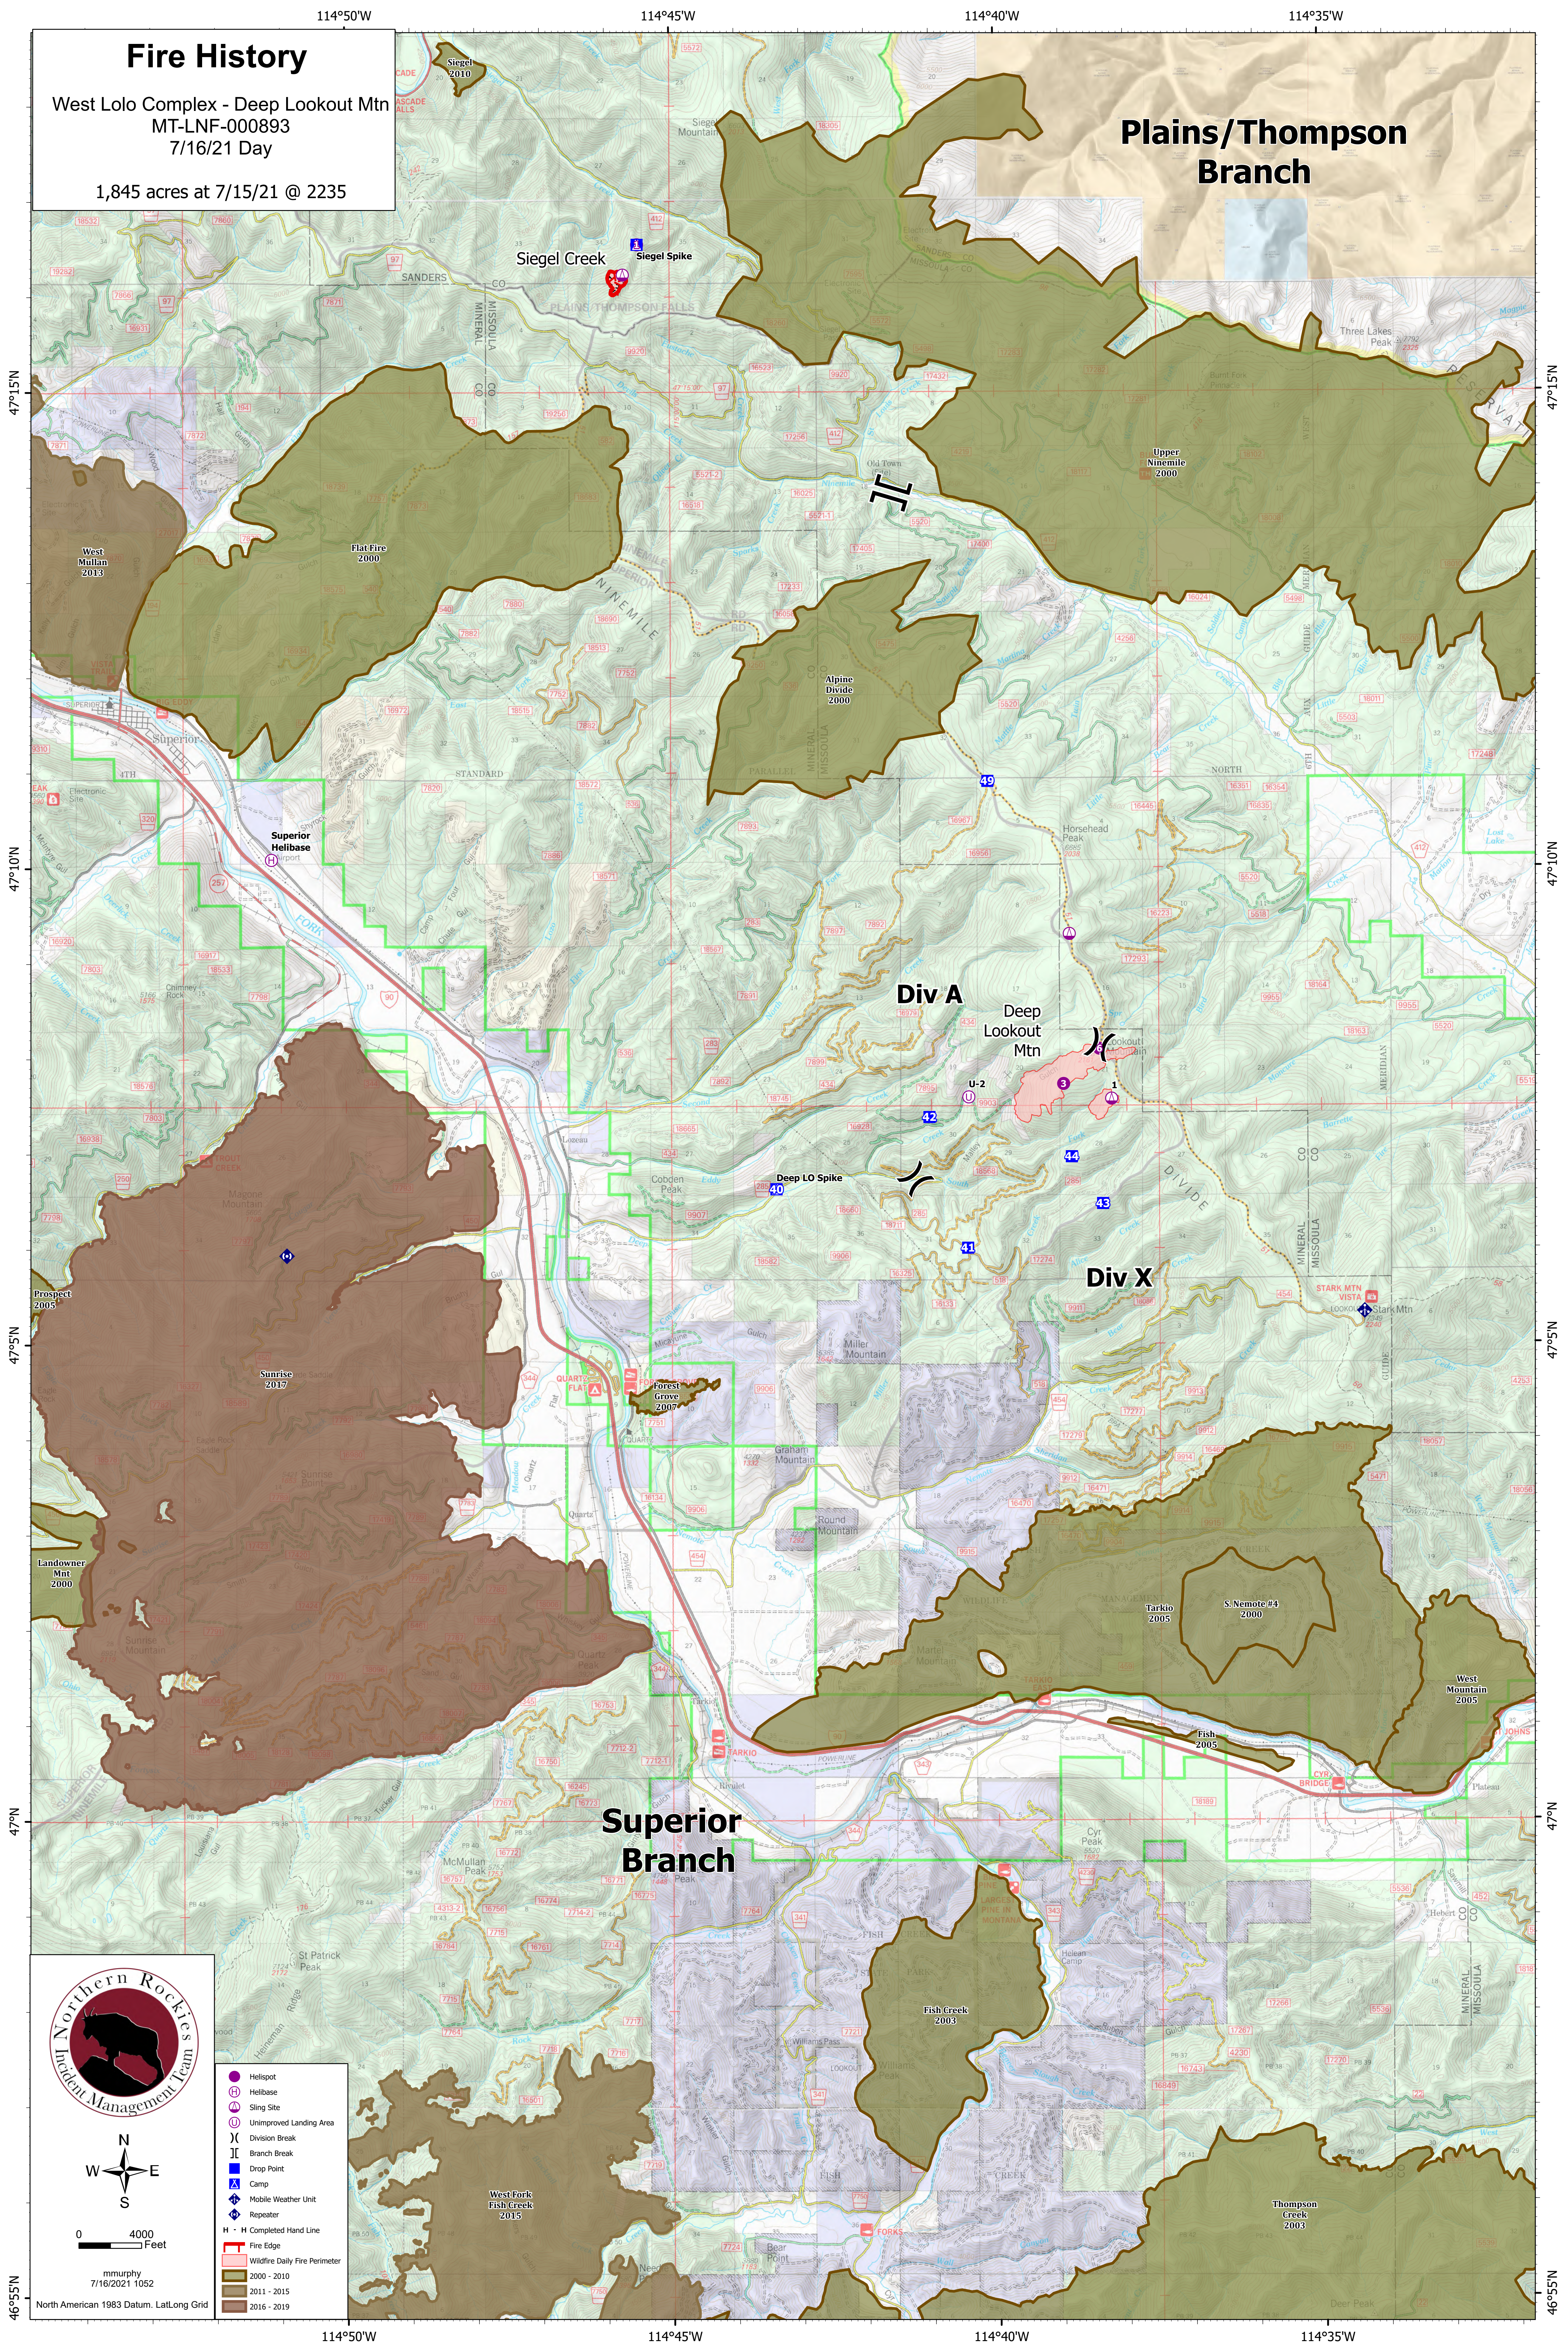

Fire History

West Lolo Complex - Deep Lookout Mtn
MT-LNF-000893
7/16/21 Day

1,845 acres at 7/15/21 @ 2235

Plains/Thompson Branch

0 4000 Feet

mmurphy
7/16/2021 1052

North American 1983 Datum, LatLong Grid

- Helispot
- Ⓜ Helibase
- Ⓜ Sling Site
- Ⓜ Unimproved Landing Area
-) (Division Break
-] [Branch Break
- Drop Point
- Ⓜ Camp
- Ⓜ Mobile Weather Unit
- Ⓜ Repeater
- H - H Completed Hand Line
- Fire Edge
- Wildfire Daily Fire Perimeter
- 2000 - 2010
- 2011 - 2015
- 2016 - 2019