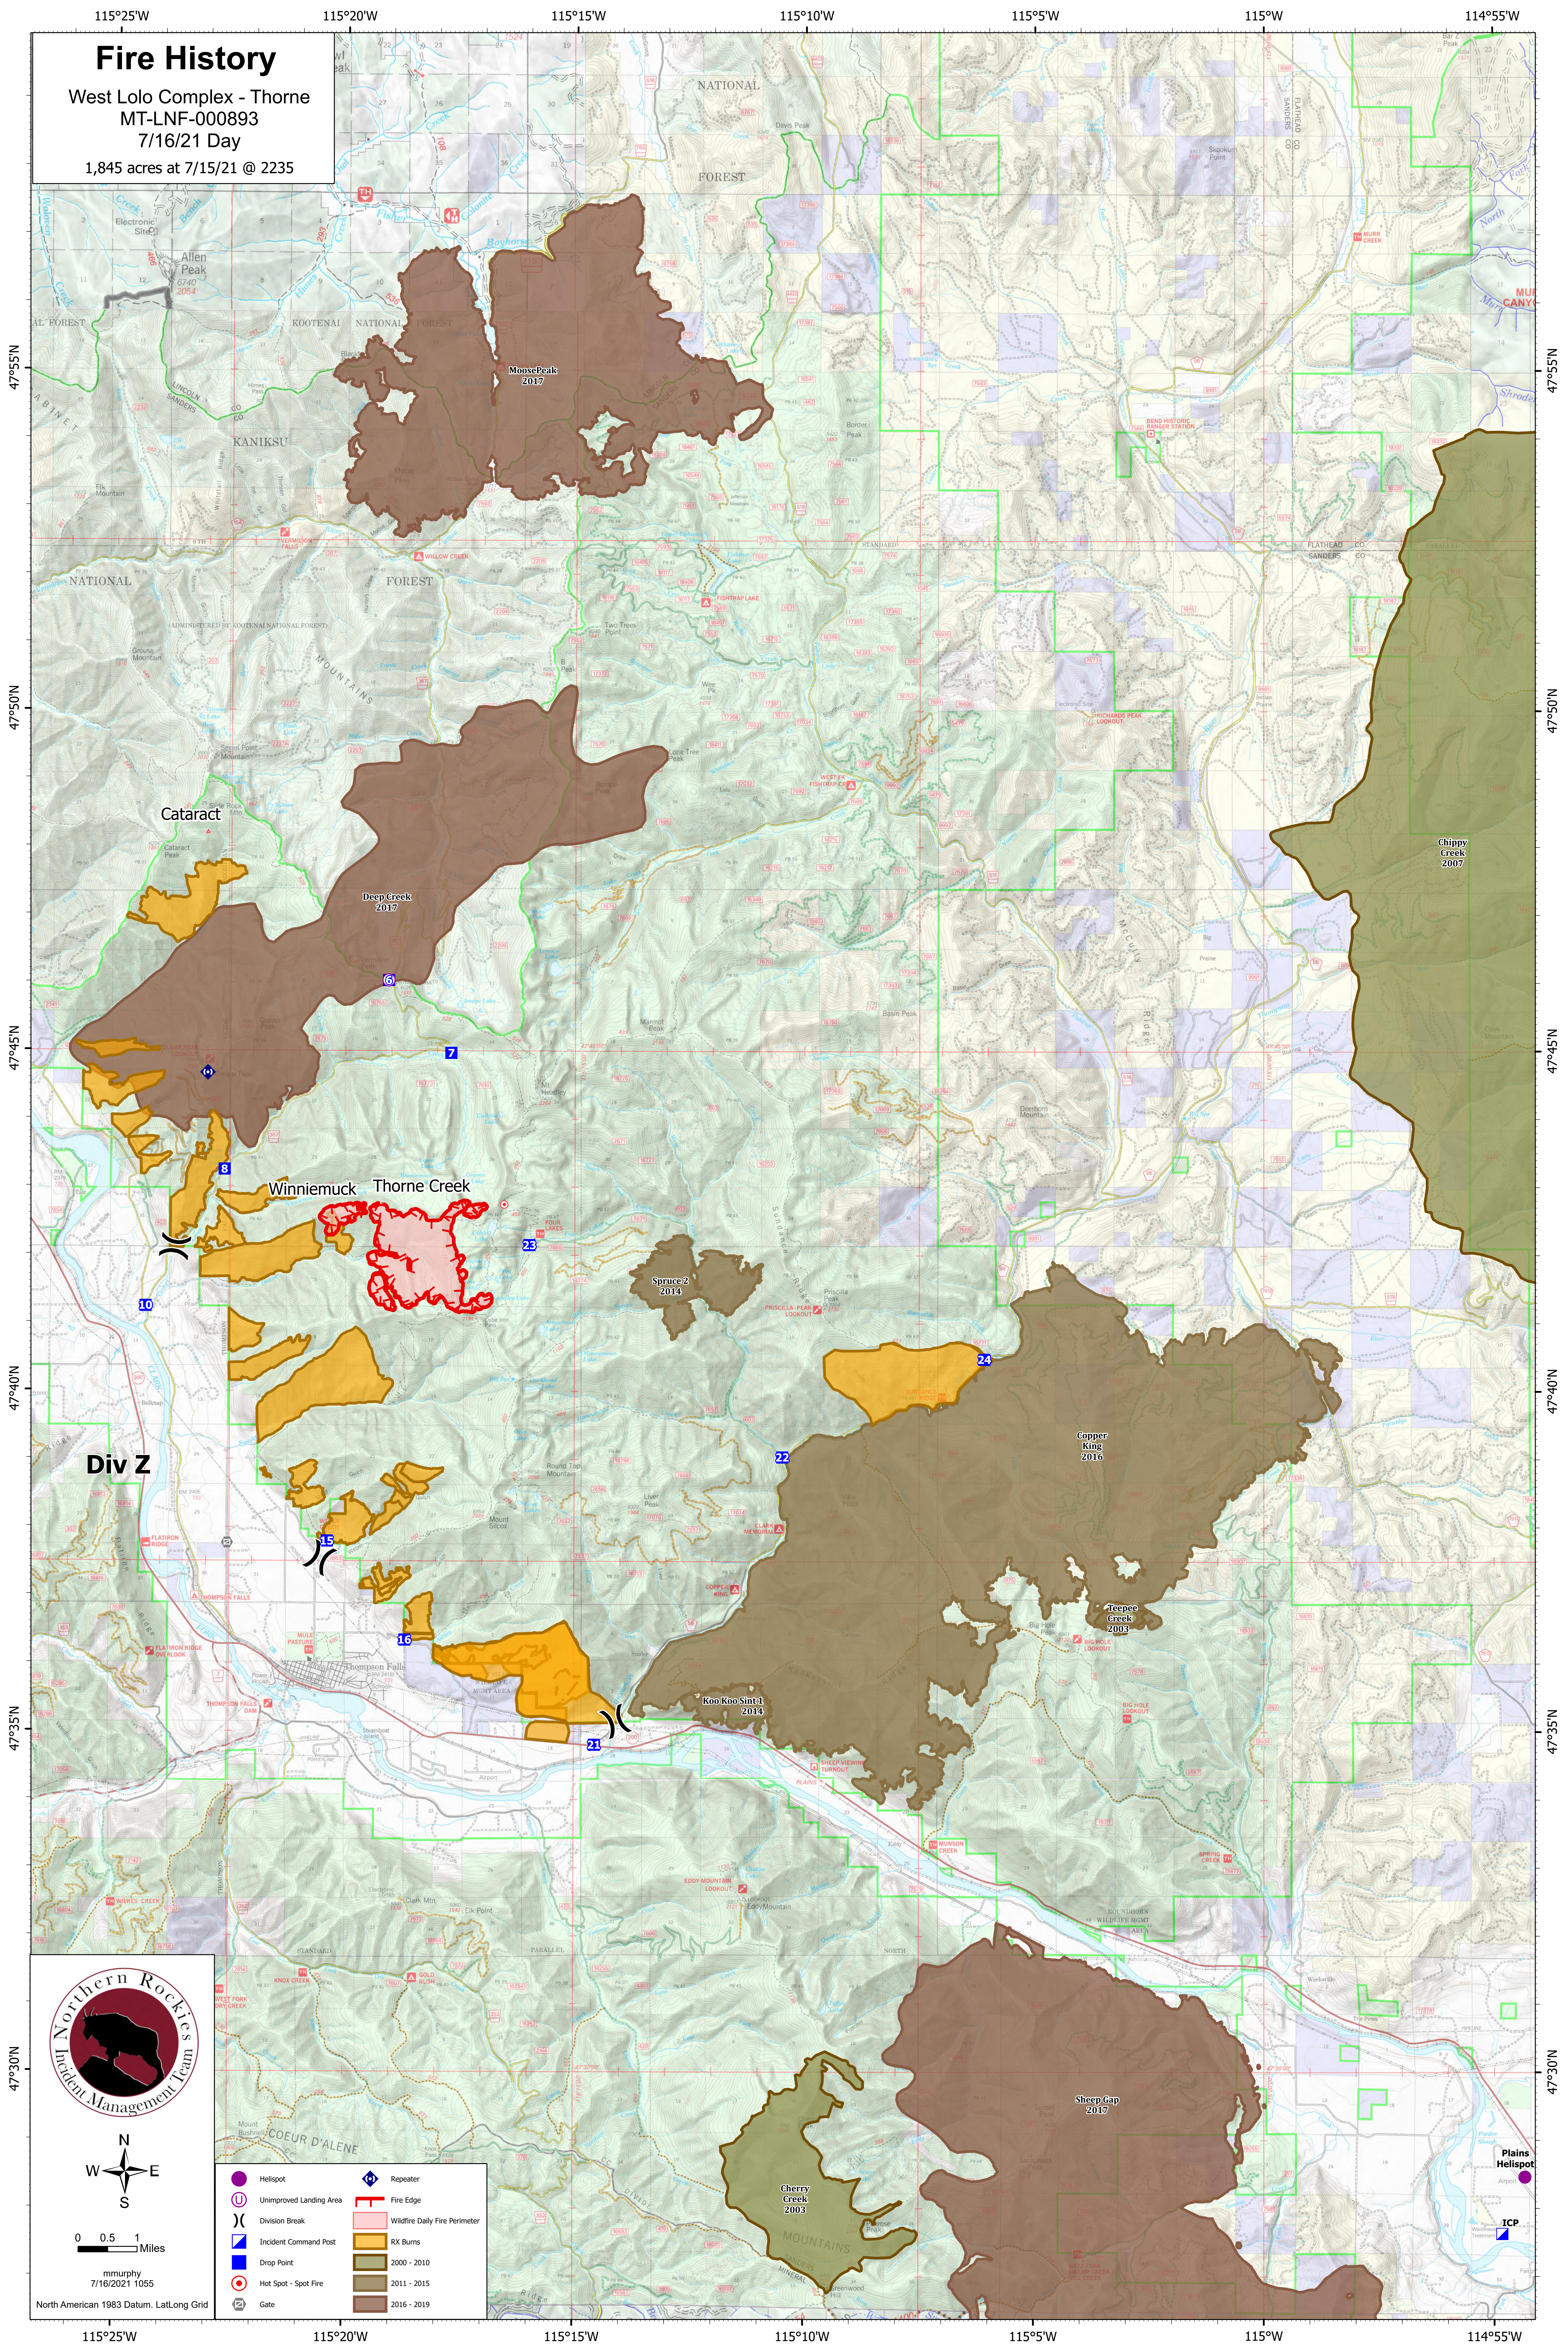

Fire History

West Lolo Complex - Thorne
MT-LNF-000893
7/16/21 Day
1,845 acres at 7/15/21 @ 2235

	Heliport		Repeater
	Unimproved Landing Area		Fire Edge
	Division Break		Wildfire Daily Fire Perimeter
	Incident Command Post		RX Burns
	Drop Point		2000 - 2010
	Hot Spot - Spot Fire		2011 - 2015
	Gate		2016 - 2019